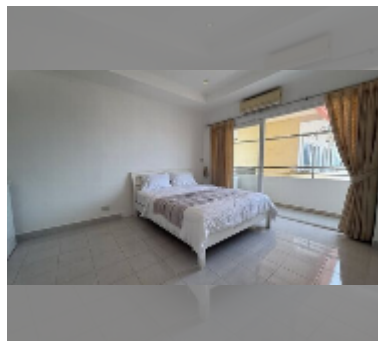

Condo for sale 1 bedroom 65 m² in Golden Pattaya Condominium, Pattaya

฿ 3,560,000

UNIT PARAMETERS:

UID	FS-242816
quota	foreign quota
type	1 bedroom
size	65m²
floor	12
view	partial sea view

PROJECT PARAMETERS:

district	Wongamat
buildings	1
floors	11
built in	2005

FACILITIES:

General information: highrise, covered parking.

Swimming pool: swimming pool.

Health zone: gym.

Other: CCTV, security.