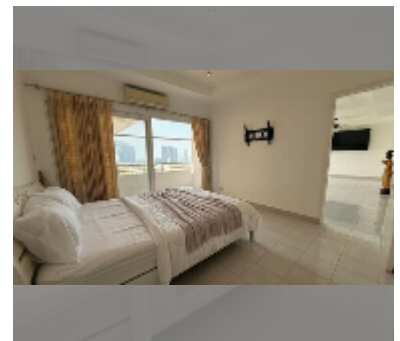

Condo for sale 1 bedroom 65 m² in Golden Pattaya Condominium, Pattaya

฿ 3,560,000

UNIT PARAMETERS:

UID	FS-242816
quota	foreign quota
type	1 bedroom
size	65m²
floor	12
view	partial sea view

PROJECT PARAMETERS:

district	Wongamat
buildings	1
floors	11
built in	2005

FACILITIES:

General information: highrise, covered parking.

Swimming pool: swimming pool.

Health zone: gym.

Other: CCTV, security.