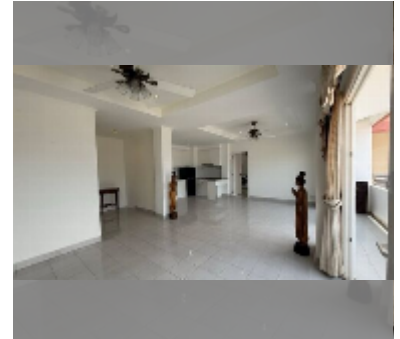

Condo for sale 1 bedroom 65 m² in Golden Pattaya Condominium, Pattaya

฿ 3,560,000

UNIT PARAMETERS:

UID	FS-242816
quota	foreign quota
type	1 bedroom
size	65m ²
floor	12
view	partial sea view

PROJECT PARAMETERS:

district	Wongamat
buildings	1
floors	11
built in	2005

FACILITIES:

General information: highrise, covered parking.

Swimming pool: swimming pool.

Health zone: gym.

Other: CCTV, security.

[details](#)