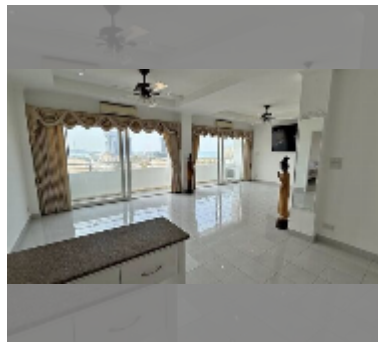

Condo for sale 1 bedroom 65 m² in Golden Pattaya Condominium, Pattaya

฿ 3,560,000

UNIT PARAMETERS:

UID	FS-242816
quota	foreign quota
type	1 bedroom
size	65m ²
floor	12
view	partial sea view

PROJECT PARAMETERS:

district	Wongamat
buildings	1
floors	11
built in	2005

FACILITIES:

General information: highrise, covered parking.

Swimming pool: swimming pool.

Health zone: gym.

Other: CCTV, security.

[details](#)