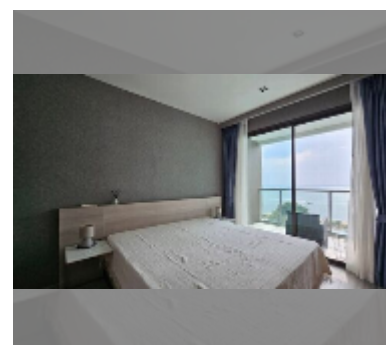

Condo for sale 1 bedroom 46.49 m² in Aeras, Pattaya

฿ 5,500,000

UNIT PARAMETERS:

UID	FS-242815
quota	foreign quota
type	1 bedroom
size	46.49m²
floor	8
view	sea view
quality	good
equipment: furniture, air conditioner, television, refrigerator	

PROJECT PARAMETERS:

district	Jomtien
buildings	2
floors	38
built in	2017
maintenance	฿ 22,315/year

FACILITIES:

General information: highrise, underground parking.

Swimming pool: swimming pool, rooftop pool.

Chill zone: chill zone, garden, rooftop chillout.

Health zone: gym.

Other: lobby, clubhouse, games room, kids playgarden, CCTV, security, minimart.