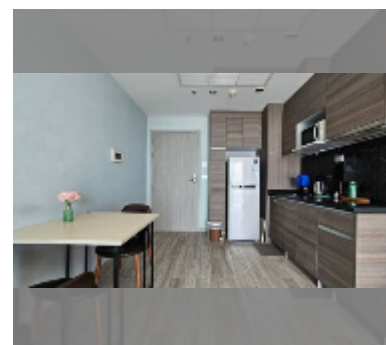

Condo for sale 1 bedroom 46.49 m² in Aeras, Pattaya

฿ 5,500,000

UNIT PARAMETERS:

UID	FS-242815
quota	foreign quota
type	1 bedroom
size	46.49m²
floor	8
view	sea view
quality	good
equipment: furniture, air conditioner, television, refrigerator	

PROJECT PARAMETERS:

district	Jomtien
buildings	2
floors	38
built in	2017
maintenance	฿ 22,315/year

FACILITIES:

General information: highrise, underground parking.

Swimming pool: swimming pool, rooftop pool.

Chill zone: chill zone, garden, rooftop chillout.

Health zone: gym.

Other: lobby, clubhouse, games room, kids playgarden, CCTV, security, minimart.