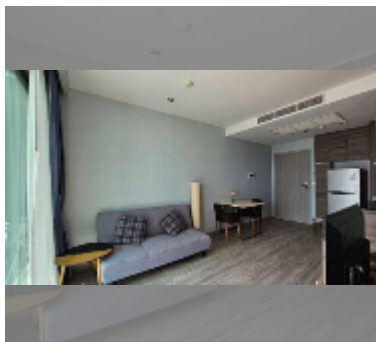

Condo for sale 1 bedroom 46.49 m² in Aeras, Pattaya

฿ 5,500,000

UNIT PARAMETERS:

UID	FS-242815
quota	foreign quota
type	1 bedroom
size	46.49m ²
floor	8
view	sea view
quality	good
equipment: furniture, air conditioner, television, refrigerator	

Chill zone: chill zone, garden, rooftop chillout.

Health zone: gym.

Other: lobby, clubhouse, games room, kids playgarden, CCTV, security, minimart.

details