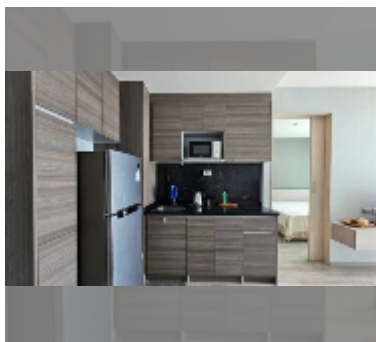

Condo for sale 1 bedroom 46.49 m² in Aeras, Pattaya

฿ 5,500,000

UNIT PARAMETERS:

UID	FS-242815
quota	foreign quota
type	1 bedroom
size	46.49m²
floor	8
view	sea view
quality	good
equipment: furniture, air conditioner, television, refrigerator	

PROJECT PARAMETERS:

district	Jomtien
buildings	2
floors	38
built in	2017
maintenance	฿ 22,315/year

FACILITIES:

General information: highrise, underground parking.

Swimming pool: swimming pool, rooftop pool.

Chill zone: chill zone, garden, rooftop chillout.

Health zone: gym.

Other: lobby, clubhouse, games room, kids playgarden, CCTV, security, minimart.