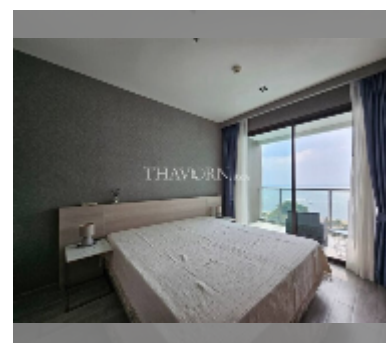

Condo for sale 1 bedroom 46.49 m² in Aeras, Pattaya

฿ 5,500,000

UNIT PARAMETERS:

UID	FS-242815
quota	foreign quota
type	1 bedroom
size	46.49m²
floor	8
view	sea view
quality	good
equipment: furniture, air conditioner, television, refrigerator	

PROJECT PARAMETERS:

district	Jomtien
buildings	2
floors	38
built in	2017
maintenance	฿ 22,315/year

FACILITIES:

General information: highrise, underground parking.

Swimming pool: swimming pool, rooftop pool.

Chill zone: chill zone, garden, rooftop chillout.

Health zone: gym.

Other: lobby, clubhouse, games room, kids playgarden, CCTV, security, minimart.