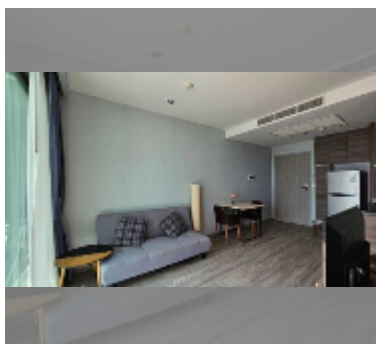

Condo for sale 1 bedroom 46.49 m² in Aeras, Pattaya

฿ 5,500,000

UNIT PARAMETERS:

UID	FS-242815
quota	foreign quota
type	1 bedroom
size	46.49m ²
floor	8
view	sea view
quality	good
equipment: furniture, air conditioner, television, refrigerator	

Chill zone: chill zone, garden, rooftop chillout.

Health zone: gym.

Other: lobby, clubhouse, games room, kids playgarden, CCTV, security, minimart.

details