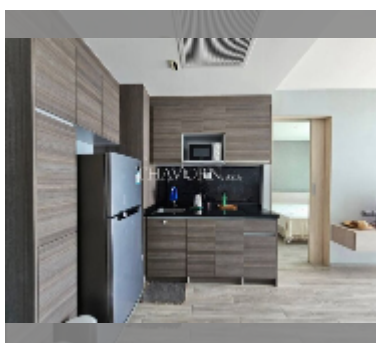

Condo for sale 1 bedroom 46.49 m² in Aeras, Pattaya

฿ 5,500,000

UNIT PARAMETERS:

UID	FS-242815
quota	foreign quota
type	1 bedroom
size	46.49m²
floor	8
view	sea view
quality	good
equipment: furniture, air conditioner, television, refrigerator	

PROJECT PARAMETERS:

district	Jomtien
buildings	2
floors	38
built in	2017
maintenance	฿ 22,315/year

FACILITIES:

General information: highrise, underground parking.

Swimming pool: swimming pool, rooftop pool.

Chill zone: chill zone, garden, rooftop chillout.

Health zone: gym.

Other: lobby, clubhouse, games room, kids playgarden, CCTV, security, minimart.