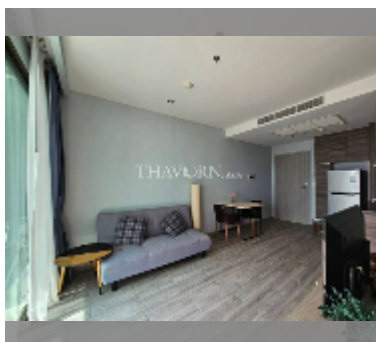

Condo for sale 1 bedroom 46.49 m² in Aeras, Pattaya

฿ 5,500,000

UNIT PARAMETERS:

UID	FS-242815
quota	foreign quota
type	1 bedroom
size	46.49m ²
floor	8
view	sea view
quality	good
equipment: furniture, air conditioner, television, refrigerator	

Chill zone: chill zone, garden, rooftop chillout.

Health zone: gym.

Other: lobby, clubhouse, games room, kids playgarden, CCTV, security, minimart.

[details](#)