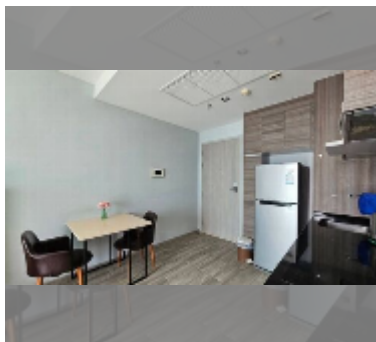

Condo for sale 1 bedroom 46.49 m² in Aeras, Pattaya

฿ 5,500,000

UNIT PARAMETERS:

UID	FS-242815
quota	foreign quota
type	1 bedroom
size	46.49m²
floor	8
view	sea view
quality	good
equipment: furniture, air conditioner, television, refrigerator	

PROJECT PARAMETERS:

district	Jomtien
buildings	2
floors	38
built in	2017
maintenance	฿ 22,315/year

FACILITIES:

General information: highrise, underground parking.

Swimming pool: swimming pool, rooftop pool.

Chill zone: chill zone, garden, rooftop chillout.

Health zone: gym.

Other: lobby, clubhouse, games room, kids playgarden, CCTV, security, minimart.