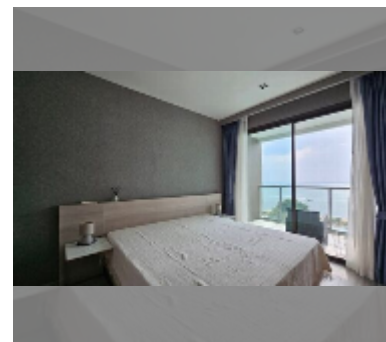

Condo for sale 1 bedroom 46.49 m² in Aeras, Pattaya

฿ 5,500,000

UNIT PARAMETERS:

UID	FS-242815
quota	foreign quota
type	1 bedroom
size	46.49m²
floor	8
view	sea view
quality	good
equipment: furniture, air conditioner, television, refrigerator	

PROJECT PARAMETERS:

district	Jomtien
buildings	2
floors	38
built in	2017
maintenance	฿ 22,315/year

FACILITIES:

General information: highrise, underground parking.

Swimming pool: swimming pool, rooftop pool.

Chill zone: chill zone, garden, rooftop chillout.

Health zone: gym.

Other: lobby, clubhouse, games room, kids playgarden, CCTV, security, minimart.