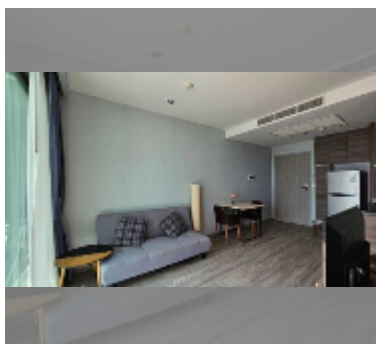

Condo for sale 1 bedroom 46.49 m² in Aeras, Pattaya

฿ 5,500,000

UNIT PARAMETERS:

UID	FS-242815
quota	foreign quota
type	1 bedroom
size	46.49m²
floor	8
view	sea view
quality	good
equipment: furniture, air conditioner, television, refrigerator	

PROJECT PARAMETERS:

district	Jomtien
buildings	2
floors	38
built in	2017
maintenance	฿ 22,315/year

FACILITIES:

General information: highrise, underground parking.

Swimming pool: swimming pool, rooftop pool.

Chill zone: chill zone, garden, rooftop chillout.

Health zone: gym.

Other: lobby, clubhouse, games room, kids playgarden, CCTV, security, minimart.