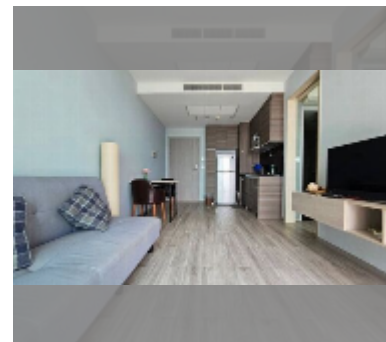

Condo for sale 1 bedroom 46.49 m² in Aeras, Pattaya

฿ 5,500,000

UNIT PARAMETERS:

UID	FS-242815
quota	foreign quota
type	1 bedroom
size	46.49m²
floor	8
view	sea view
quality	good
equipment: furniture, air conditioner, television, refrigerator	

PROJECT PARAMETERS:

district	Jomtien
buildings	2
floors	38
built in	2017
maintenance	฿ 22,315/year

FACILITIES:

General information: highrise, underground parking.

Swimming pool: swimming pool, rooftop pool.

Chill zone: chill zone, garden, rooftop chillout.

Health zone: gym.

Other: lobby, clubhouse, games room, kids playgarden, CCTV, security, minimart.