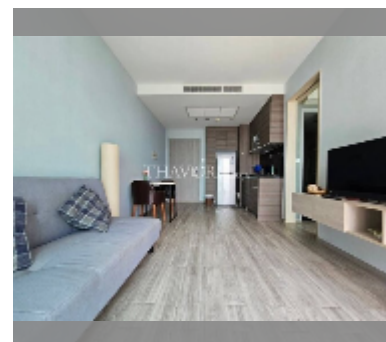

Condo for sale 1 bedroom 46.49 m² in Aeras, Pattaya

฿ 5,500,000

UNIT PARAMETERS:

UID	FS-242815
quota	foreign quota
type	1 bedroom
size	46.49m²
floor	8
view	sea view
quality	good
equipment: furniture, air conditioner, television, refrigerator	

PROJECT PARAMETERS:

district	Jomtien
buildings	2
floors	38
built in	2017
maintenance	฿ 22,315/year

FACILITIES:

General information: highrise, underground parking.

Swimming pool: swimming pool, rooftop pool.

Chill zone: chill zone, garden, rooftop chillout.

Health zone: gym.

Other: lobby, clubhouse, games room, kids playgarden, CCTV, security, minimart.