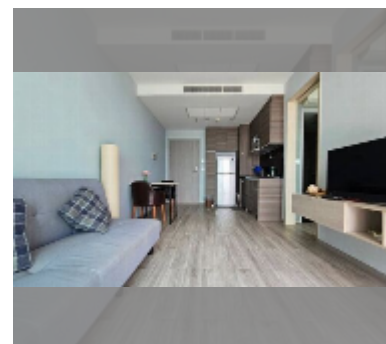

Condo for sale 1 bedroom 46.49 m² in Aeras, Pattaya

฿ 5,500,000

UNIT PARAMETERS:

UID	FS-242815
quota	foreign quota
type	1 bedroom
size	46.49m²
floor	8
view	sea view
quality	good
equipment: furniture, air conditioner, television, refrigerator	

PROJECT PARAMETERS:

district	Jomtien
buildings	2
floors	38
built in	2017
maintenance	฿ 22,315/year

FACILITIES:

General information: highrise, underground parking.

Swimming pool: swimming pool, rooftop pool.

Chill zone: chill zone, garden, rooftop chillout.

Health zone: gym.

Other: lobby, clubhouse, games room, kids playgarden, CCTV, security, minimart.