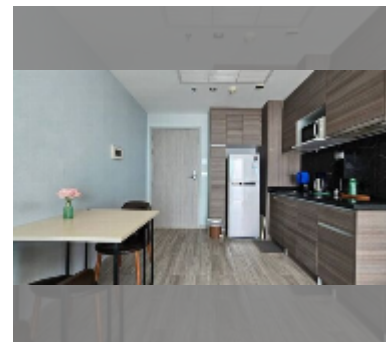

Condo for sale 1 bedroom 46.49 m² in Aeras, Pattaya

฿ 5,500,000

UNIT PARAMETERS:

UID	FS-242815
quota	foreign quota
type	1 bedroom
size	46.49m²
floor	8
view	sea view
quality	good
equipment: furniture, air conditioner, television, refrigerator	

PROJECT PARAMETERS:

district	Jomtien
buildings	2
floors	38
built in	2017
maintenance	฿ 22,315/year

FACILITIES:

General information: highrise, underground parking.

Swimming pool: swimming pool, rooftop pool.

Chill zone: chill zone, garden, rooftop chillout.

Health zone: gym.

Other: lobby, clubhouse, games room, kids playgarden, CCTV, security, minimart.