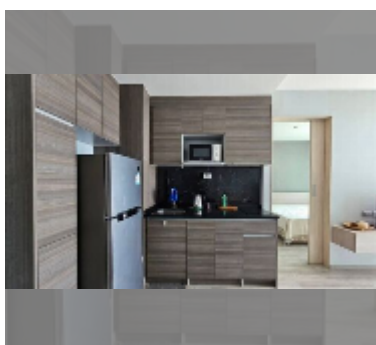

Condo for sale 1 bedroom 46.49 m² in Aeras, Pattaya

฿ 5,500,000

UNIT PARAMETERS:

UID	FS-242815
quota	foreign quota
type	1 bedroom
size	46.49m²
floor	8
view	sea view
quality	good
equipment: furniture, air conditioner, television, refrigerator	

PROJECT PARAMETERS:

district	Jomtien
buildings	2
floors	38
built in	2017
maintenance	฿ 22,315/year

FACILITIES:

General information: highrise, underground parking.

Swimming pool: swimming pool, rooftop pool.

Chill zone: chill zone, garden, rooftop chillout.

Health zone: gym.

Other: lobby, clubhouse, games room, kids playgarden, CCTV, security, minimart.