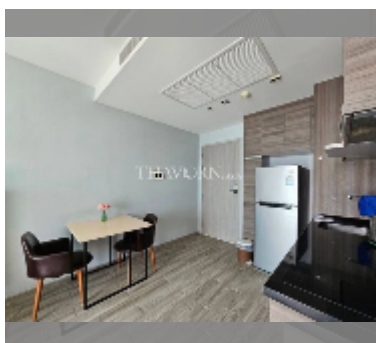

Condo for sale 1 bedroom 46.49 m² in Aeras, Pattaya

฿ 5,500,000

UNIT PARAMETERS:

UID	FS-242815
quota	foreign quota
type	1 bedroom
size	46.49m²
floor	8
view	sea view
quality	good
equipment: furniture, air conditioner, television, refrigerator	

PROJECT PARAMETERS:

district	Jomtien
buildings	2
floors	38
built in	2017
maintenance	฿ 22,315/year

FACILITIES:

General information: highrise, underground parking.

Swimming pool: swimming pool, rooftop pool.

Chill zone: chill zone, garden, rooftop chillout.

Health zone: gym.

Other: lobby, clubhouse, games room, kids playgarden, CCTV, security, minimart.