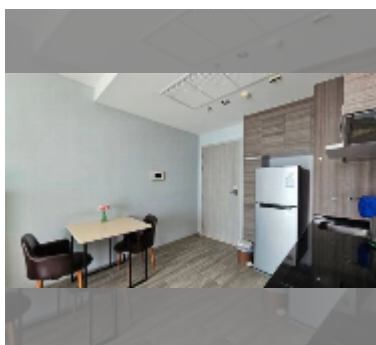

Condo for sale 1 bedroom 46.49 m² in Aeras, Pattaya

฿ 5,500,000

UNIT PARAMETERS:

UID	FS-242815
quota	foreign quota
type	1 bedroom
size	46.49m²
floor	8
view	sea view
quality	good
equipment: furniture, air conditioner, television, refrigerator	

PROJECT PARAMETERS:

district	Jomtien
buildings	2
floors	38
built in	2017
maintenance	฿ 22,315/year

FACILITIES:

General information: highrise, underground parking.

Swimming pool: swimming pool, rooftop pool.

Chill zone: chill zone, garden, rooftop chillout.

Health zone: gym.

Other: lobby, clubhouse, games room, kids playgarden, CCTV, security, minimart.