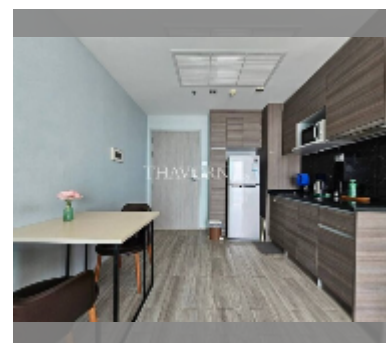

Condo for sale 1 bedroom 46.49 m² in Aeras, Pattaya

฿ 5,500,000

UNIT PARAMETERS:

UID	FS-242815
quota	foreign quota
type	1 bedroom
size	46.49m²
floor	8
view	sea view
quality	good
equipment: furniture, air conditioner, television, refrigerator	

PROJECT PARAMETERS:

district	Jomtien
buildings	2
floors	38
built in	2017
maintenance	฿ 22,315/year

FACILITIES:

General information: highrise, underground parking.

Swimming pool: swimming pool, rooftop pool.

Chill zone: chill zone, garden, rooftop chillout.

Health zone: gym.

Other: lobby, clubhouse, games room, kids playgarden, CCTV, security, minimart.