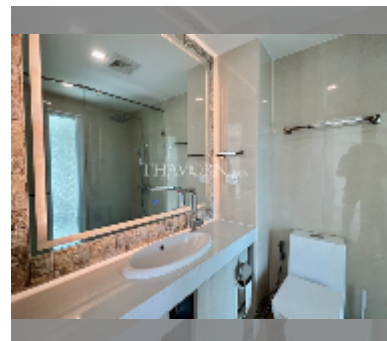

Condo for sale 1 bedroom 26.5 m² in City Garden Olympus, Pattaya

฿ 1,500,000

UNIT PARAMETERS:

UID	FS-242813
quota	thai quota
type	1 bedroom
size	26.5m²
floor	5
view	city view
quality	good
equipment: air conditioner	

PROJECT PARAMETERS:

district	Central Pattaya
buildings	6
floors	8
built in	2022
maintenance	฿ 12,720/year

FACILITIES:

General information: resort, underground parking.

Swimming pool: swimming pool, kids pool, jacuzzi, pool bar .

Chill zone: chill zone, rooftop chillout.

Health zone: gym, sauna.

Other: lobby, CCTV, security, minimart.