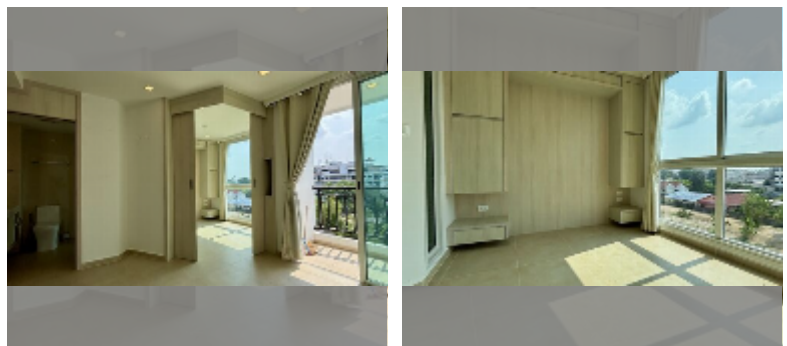

Condo for sale 1 bedroom 26.5 m² in City Garden Olympus, Pattaya

฿ 1,500,000

UNIT PARAMETERS:

UID	FS-242813
quota	thai quota
type	1 bedroom
size	26.5m ²
floor	5
view	city view
quality	good
equipment: air conditioner	

PROJECT PARAMETERS:

district	Central Pattaya
buildings	6
floors	8
built in	2022
maintenance	฿ 12,720/year

FACILITIES:

General information: resort, underground parking.

Swimming pool: swimming pool, kids pool, jacuzzi, pool bar .

Chill zone: chill zone, rooftop chillout.

Health zone: gym, sauna.

Other: lobby, CCTV, security, minimart.

[details](#)