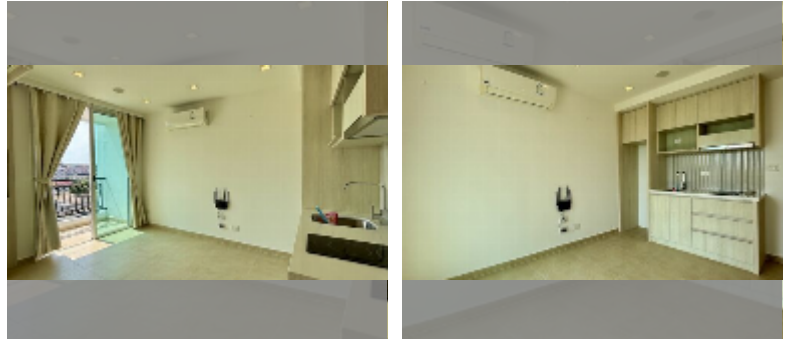

Condo for sale 1 bedroom 26.5 m² in City Garden Olympus, Pattaya

฿ 1,500,000

UNIT PARAMETERS:

UID	FS-242813
quota	thai quota
type	1 bedroom
size	26.5m ²
floor	5
view	city view
quality	good
equipment: air conditioner	

PROJECT PARAMETERS:

district	Central Pattaya
buildings	6
floors	8
built in	2022
maintenance	฿ 12,720/year

FACILITIES:

General information: resort, underground parking.

Swimming pool: swimming pool, kids pool, jacuzzi, pool bar .

Chill zone: chill zone, rooftop chillout.

Health zone: gym, sauna.

Other: lobby, CCTV, security, minimart.

[details](#)