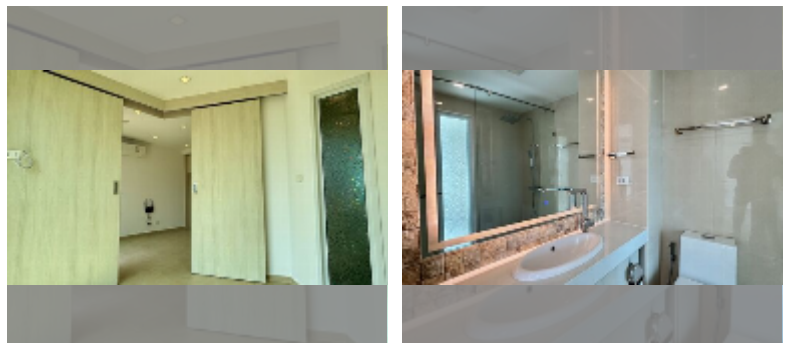

Condo for sale 1 bedroom 26.5 m² in City Garden Olympus, Pattaya

฿ 1,500,000

UNIT PARAMETERS:

UID	FS-242813
quota	thai quota
type	1 bedroom
size	26.5m ²
floor	5
view	city view
quality	good
equipment: air conditioner	

PROJECT PARAMETERS:

district	Central Pattaya
buildings	6
floors	8
built in	2022
maintenance	฿ 12,720/year

FACILITIES:

General information: resort, underground parking.

Swimming pool: swimming pool, kids pool, jacuzzi, pool bar .

Chill zone: chill zone, rooftop chillout.

Health zone: gym, sauna.

Other: lobby, CCTV, security, minimart.

[details](#)