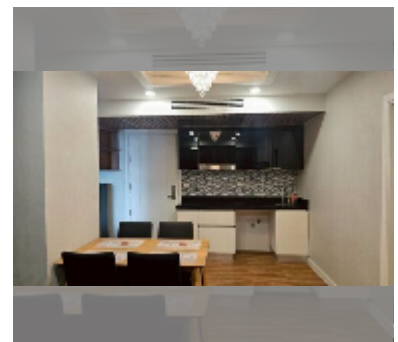

Condo for sale 2 bedroom 64 m² in Dusit Grand Park, Pattaya

฿ 3,960,000

UNIT PARAMETERS:

UID	FS-242811
quota	foreign quota
type	2 bedroom
size	64m²
floor	8
view	city view
quality	good
equipment: furniture, air conditioner, television, refrigerator	

PROJECT PARAMETERS:

district	Jomtien
buildings	6
floors	8
built in	2015
maintenance	฿ 26,880/year

FACILITIES:

General information: resort, meters to beach: 500, minutes to beach: 10, underground parking, open parking.

Swimming pool: swimming pool, kids pool, water slides, waterfall, jacuzzi.

Chill zone: chill zone, garden.

Health zone: gym, sauna.

Other: lobby, clubhouse, CCTV, security, room service.