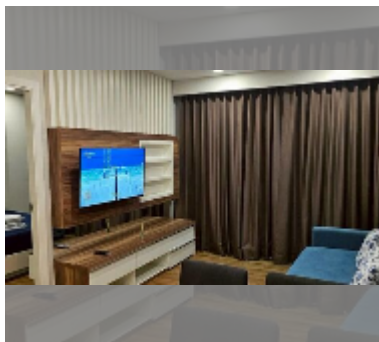

Condo for sale 2 bedroom 64 m² in Dusit Grand Park, Pattaya

฿ 3,960,000

UNIT PARAMETERS:

UID	FS-242811
quota	foreign quota
type	2 bedroom
size	64m ²
floor	8
view	city view
quality	good
equipment: furniture, air conditioner, television, refrigerator	

Swimming pool: swimming pool, kids pool, water slides, waterfall, jacuzzi.

Chill zone: chill zone, garden.

Health zone: gym, sauna.

Other: lobby, clubhouse, CCTV, security, room service.

[details](#)