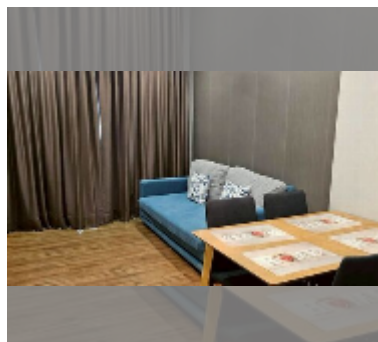

Condo for sale 2 bedroom 64 m² in Dusit Grand Park, Pattaya

฿ 3,960,000

UNIT PARAMETERS:

UID	FS-242811
quota	foreign quota
type	2 bedroom
size	64m ²
floor	8
view	city view
quality	good
equipment: furniture, air conditioner, television, refrigerator	

PROJECT PARAMETERS:

district	Jomtien
buildings	6
floors	8
built in	2015
maintenance	฿ 26,880/year

FACILITIES:

General information: resort, meters to beach: 500, minutes to beach: 10, underground parking, open parking.
Swimming pool: swimming pool, kids pool, water slides, waterfall, jacuzzi.
Chill zone: chill zone, garden.
Health zone: gym, sauna.
Other: lobby, clubhouse, CCTV, security, room service.