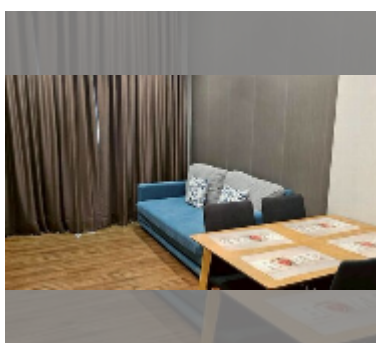

Condo for sale 2 bedroom 64 m² in Dusit Grand Park, Pattaya

฿ 3,960,000

UNIT PARAMETERS:

UID	FS-242811
quota	foreign quota
type	2 bedroom
size	64m²
floor	8
view	city view
quality	good
equipment: furniture, air conditioner, television, refrigerator	

PROJECT PARAMETERS:

district	Jomtien
buildings	6
floors	8
built in	2015
maintenance	฿ 26,880/year

FACILITIES:

General information: resort, meters to beach: 500, minutes to beach: 10, underground parking, open parking.

Swimming pool: swimming pool, kids pool, water slides, waterfall, jacuzzi.

Chill zone: chill zone, garden.

Health zone: gym, sauna.

Other: lobby, clubhouse, CCTV, security, room service.