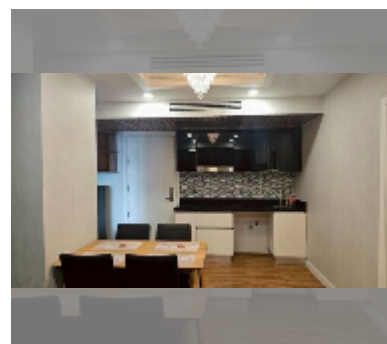

Condo for sale 2 bedroom 64 m² in Dusit Grand Park, Pattaya

฿ 3,960,000

UNIT PARAMETERS:

UID	FS-242811
quota	foreign quota
type	2 bedroom
size	64m²
floor	8
view	city view
quality	good
equipment: furniture, air conditioner, television, refrigerator	

PROJECT PARAMETERS:

district	Jomtien
buildings	6
floors	8
built in	2015
maintenance	฿ 26,880/year

FACILITIES:

General information: resort, meters to beach: 500, minutes to beach: 10, underground parking, open parking.

Swimming pool: swimming pool, kids pool, water slides, waterfall, jacuzzi.

Chill zone: chill zone, garden.

Health zone: gym, sauna.

Other: lobby, clubhouse, CCTV, security, room service.