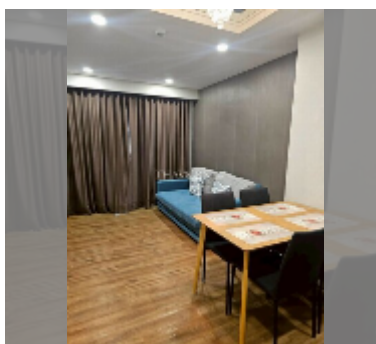

Condo for sale 2 bedroom 64 m² in Dusit Grand Park, Pattaya

฿ 3,960,000

UNIT PARAMETERS:

UID	FS-242811
quota	foreign quota
type	2 bedroom
size	64m²
floor	8
view	city view
quality	good
equipment: furniture, air conditioner, television, refrigerator	

PROJECT PARAMETERS:

district	Jomtien
buildings	6
floors	8
built in	2015
maintenance	฿ 26,880/year

FACILITIES:

General information: resort, meters to beach: 500, minutes to beach: 10, underground parking, open parking.

Swimming pool: swimming pool, kids pool, water slides, waterfall, jacuzzi.

Chill zone: chill zone, garden.

Health zone: gym, sauna.

Other: lobby, clubhouse, CCTV, security, room service.