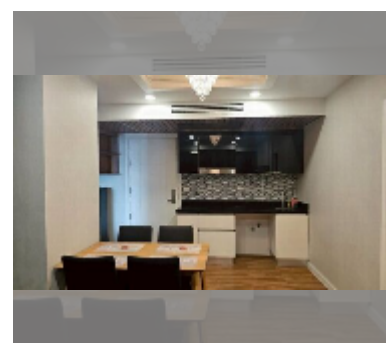

Condo for sale 2 bedroom 64 m² in Dusit Grand Park, Pattaya

฿ 3,960,000

UNIT PARAMETERS:

UID	FS-242811
quota	foreign quota
type	2 bedroom
size	64m²
floor	8
view	city view
quality	good
equipment: furniture, air conditioner, television, refrigerator	

PROJECT PARAMETERS:

district	Jomtien
buildings	6
floors	8
built in	2015
maintenance	฿ 26,880/year

FACILITIES:

General information: resort, meters to beach: 500, minutes to beach: 10, underground parking, open parking.

Swimming pool: swimming pool, kids pool, water slides, waterfall, jacuzzi.

Chill zone: chill zone, garden.

Health zone: gym, sauna.

Other: lobby, clubhouse, CCTV, security, room service.