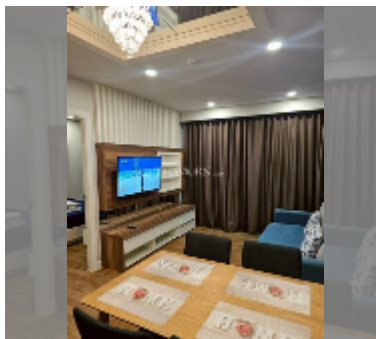

## Condo for sale 2 bedroom 64 m<sup>2</sup> in Dusit Grand Park, Pattaya

**฿ 3,960,000**

**UNIT PARAMETERS:**

UID	FS-242811
quota	foreign quota
type	2 bedroom
size	64m <sup>2</sup>
floor	8
view	city view
quality	good
equipment: furniture, air conditioner, television, refrigerator	

**Swimming pool:** swimming pool, kids pool, water slides, waterfall, jacuzzi.

**Chill zone:** chill zone, garden.

**Health zone:** gym, sauna.

**Other:** lobby, clubhouse, CCTV, security, room service.

[details](#)