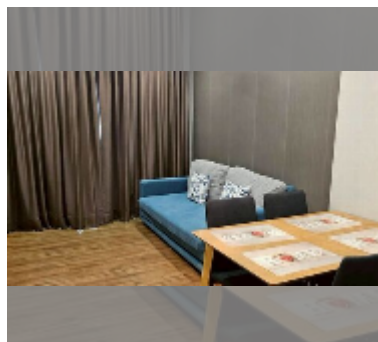

Condo for sale 2 bedroom 64 m² in Dusit Grand Park, Pattaya

฿ 3,960,000

UNIT PARAMETERS:

UID	FS-242811
quota	foreign quota
type	2 bedroom
size	64m²
floor	8
view	city view
quality	good
equipment: furniture, air conditioner, television, refrigerator	

PROJECT PARAMETERS:

district	Jomtien
buildings	6
floors	8
built in	2015
maintenance	฿ 26,880/year

FACILITIES:

General information: resort, meters to beach: 500, minutes to beach: 10, underground parking, open parking.

Swimming pool: swimming pool, kids pool, water slides, waterfall, jacuzzi.

Chill zone: chill zone, garden.

Health zone: gym, sauna.

Other: lobby, clubhouse, CCTV, security, room service.