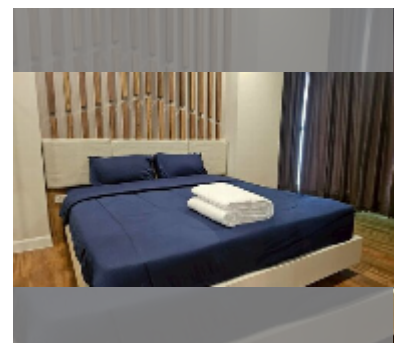

Condo for sale 2 bedroom 64 m² in Dusit Grand Park, Pattaya

฿ 3,960,000

UNIT PARAMETERS:

UID	FS-242811
quota	foreign quota
type	2 bedroom
size	64m ²
floor	8
view	city view
quality	good
equipment: furniture, air conditioner, television, refrigerator	

PROJECT PARAMETERS:

district	Jomtien
buildings	6
floors	8
built in	2015
maintenance	฿ 26,880/year

FACILITIES:

General information: resort, meters to beach: 500, minutes to beach: 10, underground parking, open parking.
Swimming pool: swimming pool, kids pool, water slides, waterfall, jacuzzi.
Chill zone: chill zone, garden.
Health zone: gym, sauna.
Other: lobby, clubhouse, CCTV, security, room service.