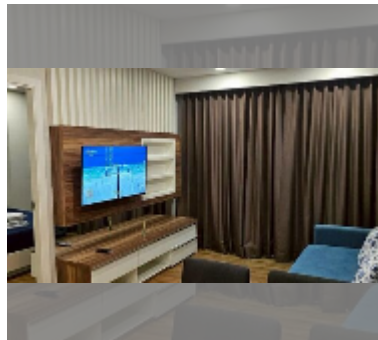

Condo for sale 2 bedroom 64 m² in Dusit Grand Park, Pattaya

฿ 3,960,000

UNIT PARAMETERS:

UID	FS-242811
quota	foreign quota
type	2 bedroom
size	64m ²
floor	8
view	city view
quality	good
equipment: furniture, air conditioner, television, refrigerator	

Swimming pool: swimming pool, kids pool, water slides, waterfall, jacuzzi.

Chill zone: chill zone, garden.

Health zone: gym, sauna.

Other: lobby, clubhouse, CCTV, security, room service.

[details](#)