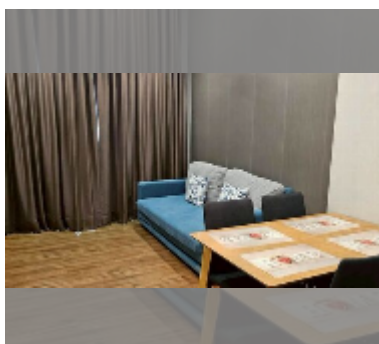

Condo for sale 2 bedroom 64 m² in Dusit Grand Park, Pattaya

฿ 3,960,000

UNIT PARAMETERS:

UID	FS-242811
quota	foreign quota
type	2 bedroom
size	64m²
floor	8
view	city view
quality	good
equipment: furniture, air conditioner, television, refrigerator	

PROJECT PARAMETERS:

district	Jomtien
buildings	6
floors	8
built in	2015
maintenance	฿ 26,880/year

FACILITIES:

General information: resort, meters to beach: 500, minutes to beach: 10, underground parking, open parking.

Swimming pool: swimming pool, kids pool, water slides, waterfall, jacuzzi.

Chill zone: chill zone, garden.

Health zone: gym, sauna.

Other: lobby, clubhouse, CCTV, security, room service.