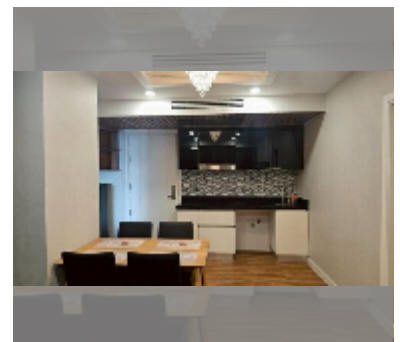

Condo for sale 2 bedroom 64 m² in Dusit Grand Park, Pattaya

฿ 3,960,000

UNIT PARAMETERS:

UID	FS-242811
quota	foreign quota
type	2 bedroom
size	64m ²
floor	8
view	city view
quality	good
equipment: furniture, air conditioner, television, refrigerator	

PROJECT PARAMETERS:

district	Jomtien
buildings	6
floors	8
built in	2015
maintenance	฿ 26,880/year

FACILITIES:

General information: resort, meters to beach: 500, minutes to beach: 10, underground parking, open parking.
Swimming pool: swimming pool, kids pool, water slides, waterfall, jacuzzi.
Chill zone: chill zone, garden.
Health zone: gym, sauna.
Other: lobby, clubhouse, CCTV, security, room service.