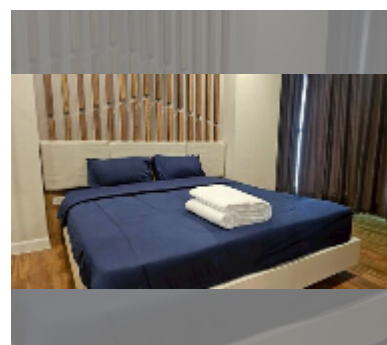

Condo for sale 2 bedroom 64 m² in Dusit Grand Park, Pattaya

฿ 3,960,000

UNIT PARAMETERS:

UID	FS-242811
quota	foreign quota
type	2 bedroom
size	64m²
floor	8
view	city view
quality	good
equipment: furniture, air conditioner, television, refrigerator	

PROJECT PARAMETERS:

district	Jomtien
buildings	6
floors	8
built in	2015
maintenance	฿ 26,880/year

FACILITIES:

General information: resort, meters to beach: 500, minutes to beach: 10, underground parking, open parking.

Swimming pool: swimming pool, kids pool, water slides, waterfall, jacuzzi.

Chill zone: chill zone, garden.

Health zone: gym, sauna.

Other: lobby, clubhouse, CCTV, security, room service.