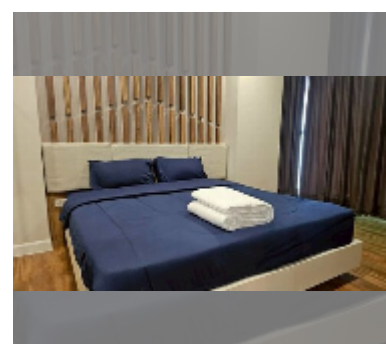

Condo for sale 2 bedroom 64 m² in Dusit Grand Park, Pattaya

฿ 3,960,000

UNIT PARAMETERS:

UID	FS-242811
quota	foreign quota
type	2 bedroom
size	64m²
floor	8
view	city view
quality	good
equipment: furniture, air conditioner, television, refrigerator	

PROJECT PARAMETERS:

district	Jomtien
buildings	6
floors	8
built in	2015
maintenance	฿ 26,880/year

FACILITIES:

General information: resort, meters to beach: 500, minutes to beach: 10, underground parking, open parking.

Swimming pool: swimming pool, kids pool, water slides, waterfall, jacuzzi.

Chill zone: chill zone, garden.

Health zone: gym, sauna.

Other: lobby, clubhouse, CCTV, security, room service.