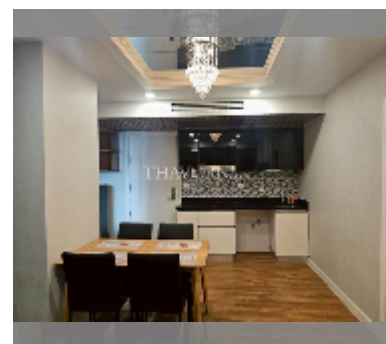

Condo for sale 2 bedroom 64 m² in Dusit Grand Park, Pattaya

฿ 3,960,000

UNIT PARAMETERS:

UID	FS-242811
quota	foreign quota
type	2 bedroom
size	64m²
floor	8
view	city view
quality	good
equipment: furniture, air conditioner, television, refrigerator	

PROJECT PARAMETERS:

district	Jomtien
buildings	6
floors	8
built in	2015
maintenance	฿ 26,880/year

FACILITIES:

General information: resort, meters to beach: 500, minutes to beach: 10, underground parking, open parking.

Swimming pool: swimming pool, kids pool, water slides, waterfall, jacuzzi.

Chill zone: chill zone, garden.

Health zone: gym, sauna.

Other: lobby, clubhouse, CCTV, security, room service.