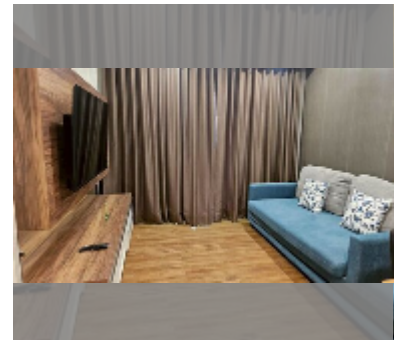

Condo for sale 2 bedroom 64 m² in Dusit Grand Park, Pattaya

฿ 3,960,000

UNIT PARAMETERS:

UID	FS-242811
quota	foreign quota
type	2 bedroom
size	64m²
floor	8
view	city view
quality	good
equipment: furniture, air conditioner, television, refrigerator	

PROJECT PARAMETERS:

district	Jomtien
buildings	6
floors	8
built in	2015
maintenance	฿ 26,880/year

FACILITIES:

General information: resort, meters to beach: 500, minutes to beach: 10, underground parking, open parking.

Swimming pool: swimming pool, kids pool, water slides, waterfall, jacuzzi.

Chill zone: chill zone, garden.

Health zone: gym, sauna.

Other: lobby, clubhouse, CCTV, security, room service.