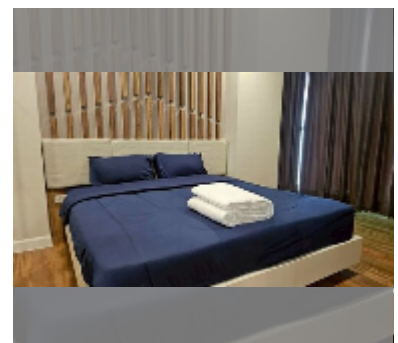

Condo for sale 2 bedroom 64 m² in Dusit Grand Park, Pattaya

฿ 3,960,000

UNIT PARAMETERS:

UID	FS-242811
quota	foreign quota
type	2 bedroom
size	64m²
floor	8
view	city view
quality	good
equipment: furniture, air conditioner, television, refrigerator	

PROJECT PARAMETERS:

district	Jomtien
buildings	6
floors	8
built in	2015
maintenance	฿ 26,880/year

FACILITIES:

General information: resort, meters to beach: 500, minutes to beach: 10, underground parking, open parking.

Swimming pool: swimming pool, kids pool, water slides, waterfall, jacuzzi.

Chill zone: chill zone, garden.

Health zone: gym, sauna.

Other: lobby, clubhouse, CCTV, security, room service.