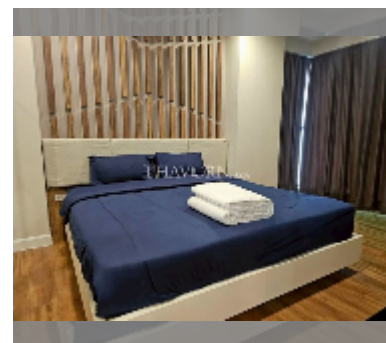

Condo for sale 2 bedroom 64 m² in Dusit Grand Park, Pattaya

฿ 3,960,000

UNIT PARAMETERS:

UID	FS-242811
quota	foreign quota
type	2 bedroom
size	64m²
floor	8
view	city view
quality	good
equipment: furniture, air conditioner, television, refrigerator	

PROJECT PARAMETERS:

district	Jomtien
buildings	6
floors	8
built in	2015
maintenance	฿ 26,880/year

FACILITIES:

General information: resort, meters to beach: 500, minutes to beach: 10, underground parking, open parking.

Swimming pool: swimming pool, kids pool, water slides, waterfall, jacuzzi.

Chill zone: chill zone, garden.

Health zone: gym, sauna.

Other: lobby, clubhouse, CCTV, security, room service.