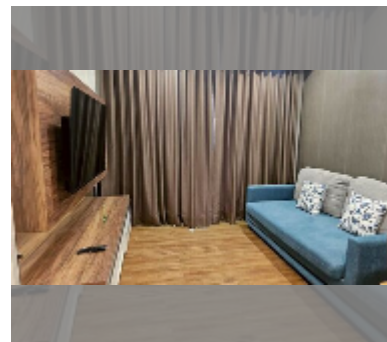

Condo for sale 2 bedroom 64 m² in Dusit Grand Park, Pattaya

฿ 3,960,000

UNIT PARAMETERS:

UID	FS-242811
quota	foreign quota
type	2 bedroom
size	64m²
floor	8
view	city view
quality	good
equipment: furniture, air conditioner, television, refrigerator	

PROJECT PARAMETERS:

district	Jomtien
buildings	6
floors	8
built in	2015
maintenance	฿ 26,880/year

FACILITIES:

General information: resort, meters to beach: 500, minutes to beach: 10, underground parking, open parking.

Swimming pool: swimming pool, kids pool, water slides, waterfall, jacuzzi.

Chill zone: chill zone, garden.

Health zone: gym, sauna.

Other: lobby, clubhouse, CCTV, security, room service.