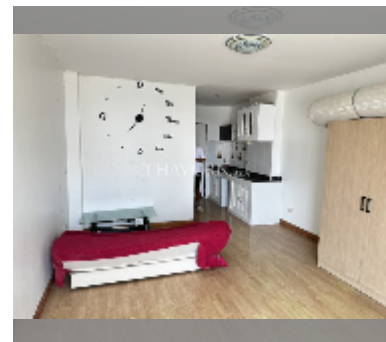

Condo for sale studio 28.79 m² in View Talay 1, Pattaya

฿ 1,040,000

UNIT PARAMETERS:

UID	FS-242809
quota	thai quota
type	studio
size	28.79m²
floor	6
view	city view
online viewing	yes

PROJECT PARAMETERS:

district	Thappraya
buildings	2
floors	15
built in	1997
maintenance	฿ 6,910/year

FACILITIES:

General information: highrise, meters to beach: 600, minutes to beach: 10, open parking.

Swimming pool: swimming pool, kids pool.

Chill zone: garden.

Health zone: massage.

Other: lobby, CCTV, security, minimart, laundry, room service.