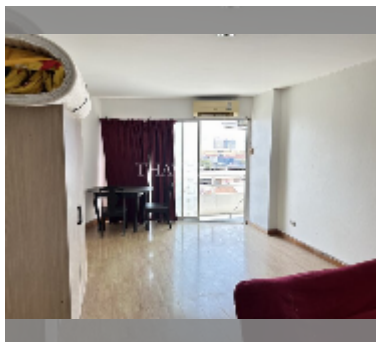

Condo for sale studio 28.79 m² in View Talay 1, Pattaya

฿ 1,040,000

UNIT PARAMETERS:

UID	FS-242809
quota	thai quota
type	studio
size	28.79m²
floor	6
view	city view
online viewing	yes

PROJECT PARAMETERS:

district	Thappraya
buildings	2
floors	15
built in	1997
maintenance	฿ 6,910/year

FACILITIES:

General information: highrise, meters to beach: 600, minutes to beach: 10, open parking.

Swimming pool: swimming pool, kids pool.

Chill zone: garden.

Health zone: massage.

Other: lobby, CCTV, security, minimart, laundry, room service.