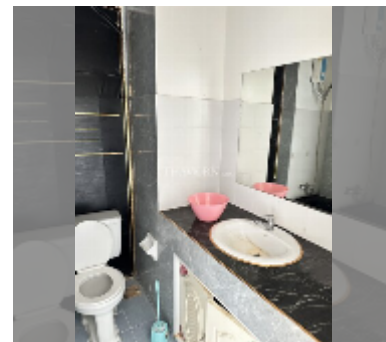

Condo for sale studio 28.79 m² in View Talay 1, Pattaya

฿ 1,040,000

UNIT PARAMETERS:

UID	FS-242809
quota	thai quota
type	studio
size	28.79m²
floor	6
view	city view
online viewing	yes

PROJECT PARAMETERS:

district	Thappraya
buildings	2
floors	15
built in	1997
maintenance	฿ 6,910/year

FACILITIES:

General information: highrise, meters to beach: 600, minutes to beach: 10, open parking.

Swimming pool: swimming pool, kids pool.

Chill zone: garden.

Health zone: massage.

Other: lobby, CCTV, security, minimart, laundry, room service.