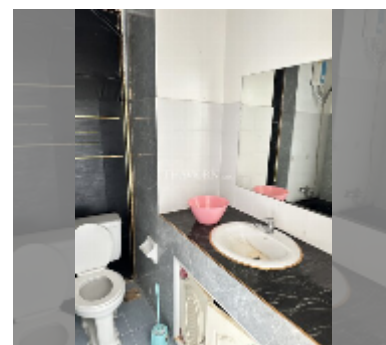

Condo for sale studio 28.79 m² in View Talay 1, Pattaya

฿ 1,040,000

UNIT PARAMETERS:

UID	FS-242809
quota	thai quota
type	studio
size	28.79m²
floor	6
view	city view
online viewing	yes

PROJECT PARAMETERS:

district	Thappraya
buildings	2
floors	15
built in	1997
maintenance	฿ 6,910/year

FACILITIES:

General information: highrise, meters to beach: 600, minutes to beach: 10, open parking.

Swimming pool: swimming pool, kids pool.

Chill zone: garden.

Health zone: massage.

Other: lobby, CCTV, security, minimart, laundry, room service.