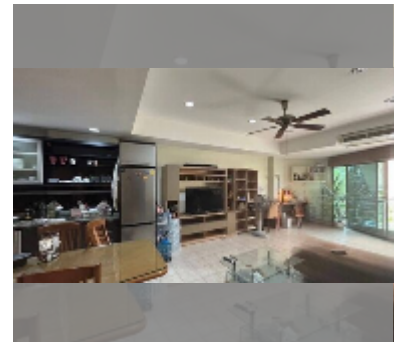

Condo for sale 1 bedroom 58 m² in View Talay 2, Pattaya

฿ 3,490,000

UNIT PARAMETERS:

UID	FS-242808
quota	foreign quota
type	1 bedroom
size	58m ²
floor	3
view	city view
online viewing	yes

PROJECT PARAMETERS:

district	Jomtien
buildings	2
floors	20
built in	2002

FACILITIES:

General information: highrise, open parking, covered parking.

Swimming pool: swimming pool, kids pool.

Other: lobby, CCTV, security, minimart, laundry, room service.