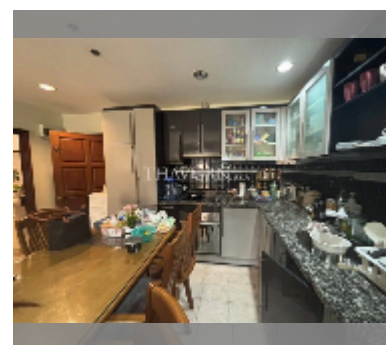

Condo for sale 1 bedroom 58 m² in View Talay 2, Pattaya

฿ 3,490,000

UNIT PARAMETERS:

UID	FS-242808
quota	foreign quota
type	1 bedroom
size	58m ²
floor	3
view	city view
online viewing	yes

PROJECT PARAMETERS:

district	Jomtien
buildings	2
floors	20
built in	2002

FACILITIES:

General information: highrise, open parking, covered parking.

Swimming pool: swimming pool, kids pool.

Other: lobby, CCTV, security, minimart, laundry, room service.