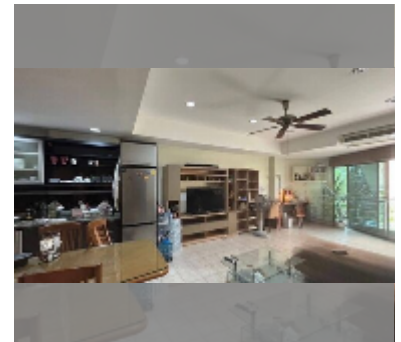

Condo for sale 1 bedroom 58 m² in View Talay 2, Pattaya

฿ 3,490,000

UNIT PARAMETERS:

UID	FS-242808
quota	foreign quota
type	1 bedroom
size	58m²
floor	3
view	city view
online viewing	yes

PROJECT PARAMETERS:

district	Jomtien
buildings	2
floors	20
built in	2002

FACILITIES:

General information: highrise, open parking, covered parking.

Swimming pool: swimming pool, kids pool.

Other: lobby, CCTV, security, minimart, laundry, room service.