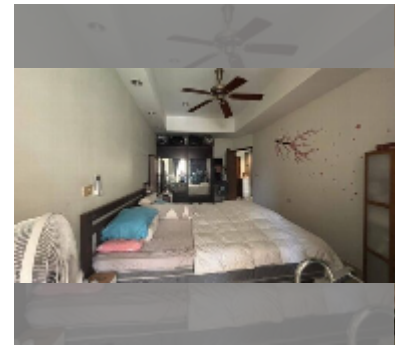

Condo for sale 1 bedroom 58 m² in View Talay 2, Pattaya

฿ 3,490,000

UNIT PARAMETERS:

UID	FS-242808
quota	foreign quota
type	1 bedroom
size	58m²
floor	3
view	city view
online viewing	yes

PROJECT PARAMETERS:

district	Jomtien
buildings	2
floors	20
built in	2002

FACILITIES:

General information: highrise, open parking, covered parking.

Swimming pool: swimming pool, kids pool.

Other: lobby, CCTV, security, minimart, laundry, room service.