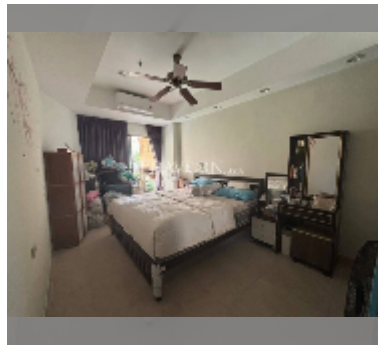

Condo for sale 1 bedroom 58 m² in View Talay 2, Pattaya

฿ 3,490,000

UNIT PARAMETERS:

UID	FS-242808
quota	foreign quota
type	1 bedroom
size	58m ²
floor	3
view	city view
online viewing	yes

PROJECT PARAMETERS:

district	Jomtien
buildings	2
floors	20
built in	2002

FACILITIES:

General information: highrise, open parking, covered parking.

Swimming pool: swimming pool, kids pool.

Other: lobby, CCTV, security, minimart, laundry, room service.