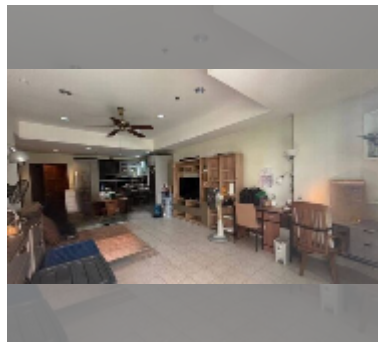

Condo for sale 1 bedroom 58 m² in View Talay 2, Pattaya

฿ 3,490,000

UNIT PARAMETERS:

UID	FS-242808
quota	foreign quota
type	1 bedroom
size	58m ²
floor	3
view	city view
online viewing	yes

PROJECT PARAMETERS:

district	Jomtien
buildings	2
floors	20
built in	2002

FACILITIES:

General information: highrise, open parking, covered parking.

Swimming pool: swimming pool, kids pool.

Other: lobby, CCTV, security, minimart, laundry, room service.