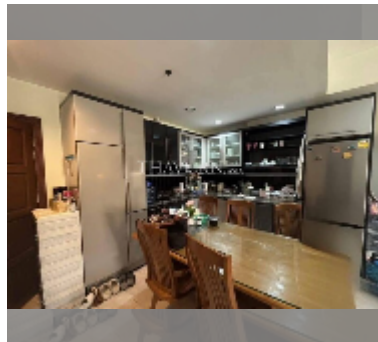

Condo for sale 1 bedroom 58 m² in View Talay 2, Pattaya

฿ 3,490,000

UNIT PARAMETERS:

UID	FS-242808
quota	foreign quota
type	1 bedroom
size	58m ²
floor	3
view	city view
online viewing	yes

PROJECT PARAMETERS:

district	Jomtien
buildings	2
floors	20
built in	2002

FACILITIES:

General information: highrise, open parking, covered parking.

Swimming pool: swimming pool, kids pool.

Other: lobby, CCTV, security, minimart, laundry, room service.