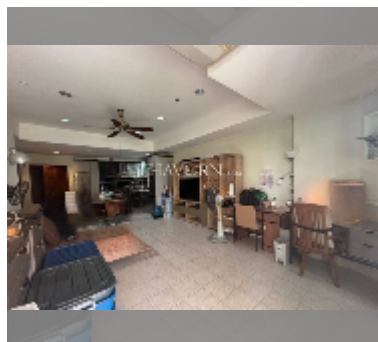

Condo for sale 1 bedroom 58 m² in View Talay 2, Pattaya

฿ 3,490,000

UNIT PARAMETERS:

UID	FS-242808
quota	foreign quota
type	1 bedroom
size	58m ²
floor	3
view	city view
online viewing	yes

PROJECT PARAMETERS:

district	Jomtien
buildings	2
floors	20
built in	2002

FACILITIES:

General information: highrise, open parking, covered parking.

Swimming pool: swimming pool, kids pool.

Other: lobby, CCTV, security, minimart, laundry, room service.