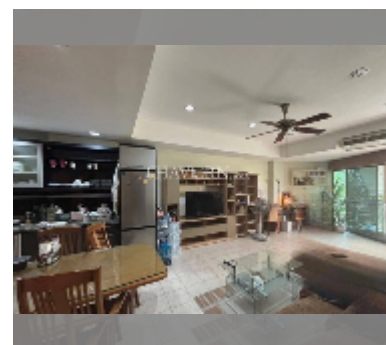

Condo for sale 1 bedroom 58 m² in View Talay 2, Pattaya

฿ 3,490,000

UNIT PARAMETERS:

UID	FS-242808
quota	foreign quota
type	1 bedroom
size	58m ²
floor	3
view	city view
online viewing	yes

PROJECT PARAMETERS:

district	Jomtien
buildings	2
floors	20
built in	2002

FACILITIES:

General information: highrise, open parking, covered parking.

Swimming pool: swimming pool, kids pool.

Other: lobby, CCTV, security, minimart, laundry, room service.