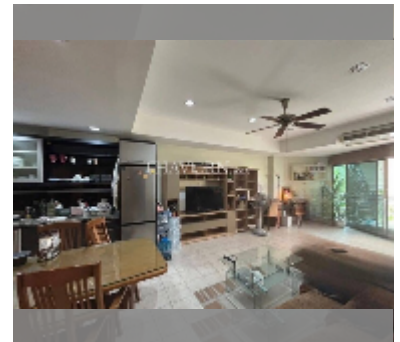

Condo for sale 1 bedroom 58 m² in View Talay 2, Pattaya

฿ 3,490,000

UNIT PARAMETERS:

UID	FS-242808
quota	foreign quota
type	1 bedroom
size	58m ²
floor	3
view	city view
online viewing	yes

PROJECT PARAMETERS:

district	Jomtien
buildings	2
floors	20
built in	2002

FACILITIES:

General information: highrise, open parking, covered parking.

Swimming pool: swimming pool, kids pool.

Other: lobby, CCTV, security, minimart, laundry, room service.