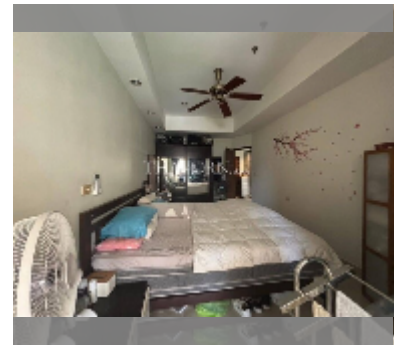

Condo for sale 1 bedroom 58 m² in View Talay 2, Pattaya

฿ 3,490,000

UNIT PARAMETERS:

UID	FS-242808
quota	foreign quota
type	1 bedroom
size	58m ²
floor	3
view	city view
online viewing	yes

PROJECT PARAMETERS:

district	Jomtien
buildings	2
floors	20
built in	2002

FACILITIES:

General information: highrise, open parking, covered parking.

Swimming pool: swimming pool, kids pool.

Other: lobby, CCTV, security, minimart, laundry, room service.