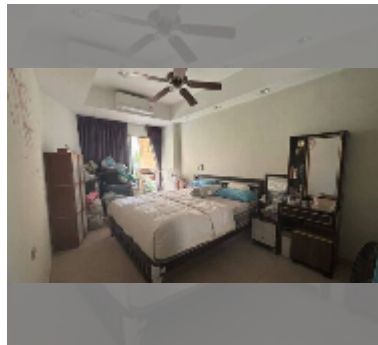

Condo for sale 1 bedroom 58 m² in View Talay 2, Pattaya

฿ 3,490,000

UNIT PARAMETERS:

UID	FS-242808
quota	foreign quota
type	1 bedroom
size	58m²
floor	3
view	city view
online viewing	yes

PROJECT PARAMETERS:

district	Jomtien
buildings	2
floors	20
built in	2002

FACILITIES:

General information: highrise, open parking, covered parking.

Swimming pool: swimming pool, kids pool.

Other: lobby, CCTV, security, minimart, laundry, room service.