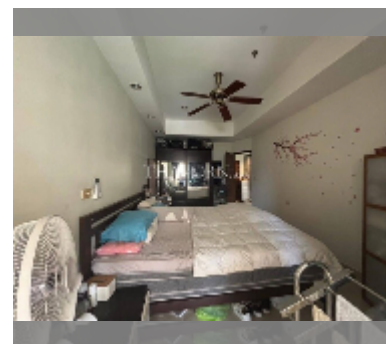

Condo for sale 1 bedroom 58 m² in View Talay 2, Pattaya

฿ 3,490,000

UNIT PARAMETERS:

UID	FS-242808
quota	foreign quota
type	1 bedroom
size	58m ²
floor	3
view	city view
online viewing	yes

PROJECT PARAMETERS:

district	Jomtien
buildings	2
floors	20
built in	2002

FACILITIES:

General information: highrise, open parking, covered parking.

Swimming pool: swimming pool, kids pool.

Other: lobby, CCTV, security, minimart, laundry, room service.