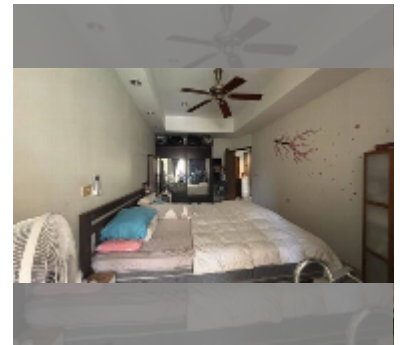

Condo for sale 1 bedroom 58 m² in View Talay 2, Pattaya

฿ 3,490,000

UNIT PARAMETERS:

UID	FS-242808
quota	foreign quota
type	1 bedroom
size	58m ²
floor	3
view	city view
online viewing	yes

PROJECT PARAMETERS:

district	Jomtien
buildings	2
floors	20
built in	2002

FACILITIES:

General information: highrise, open parking, covered parking.

Swimming pool: swimming pool, kids pool.

Other: lobby, CCTV, security, minimart, laundry, room service.