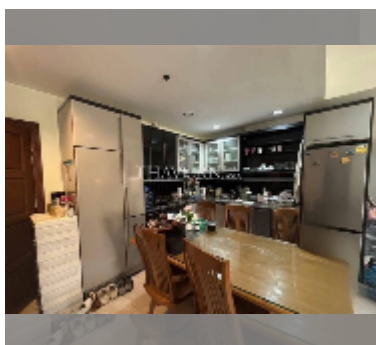

Condo for sale 1 bedroom 58 m² in View Talay 2, Pattaya

฿ 3,490,000

UNIT PARAMETERS:

UID	FS-242808
quota	foreign quota
type	1 bedroom
size	58m ²
floor	3
view	city view
online viewing	yes

PROJECT PARAMETERS:

district	Jomtien
buildings	2
floors	20
built in	2002

FACILITIES:

General information: highrise, open parking, covered parking.

Swimming pool: swimming pool, kids pool.

Other: lobby, CCTV, security, minimart, laundry, room service.