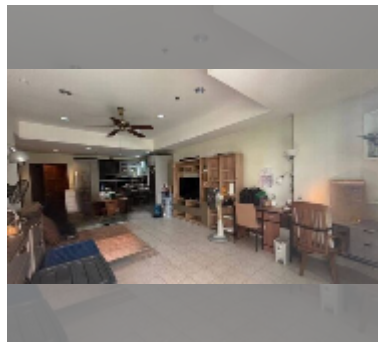

Condo for sale 1 bedroom 58 m² in View Talay 2, Pattaya

฿ 3,490,000

UNIT PARAMETERS:

UID	FS-242808
quota	foreign quota
type	1 bedroom
size	58m²
floor	3
view	city view
online viewing	yes

PROJECT PARAMETERS:

district	Jomtien
buildings	2
floors	20
built in	2002

FACILITIES:

General information: highrise, open parking, covered parking.

Swimming pool: swimming pool, kids pool.

Other: lobby, CCTV, security, minimart, laundry, room service.