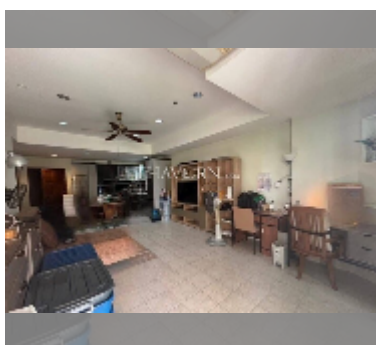

Condo for sale 1 bedroom 58 m² in View Talay 2, Pattaya

฿ 3,490,000

UNIT PARAMETERS:

UID	FS-242808
quota	foreign quota
type	1 bedroom
size	58m ²
floor	3
view	city view
online viewing	yes

PROJECT PARAMETERS:

district	Jomtien
buildings	2
floors	20
built in	2002

FACILITIES:

General information: highrise, open parking, covered parking.

Swimming pool: swimming pool, kids pool.

Other: lobby, CCTV, security, minimart, laundry, room service.