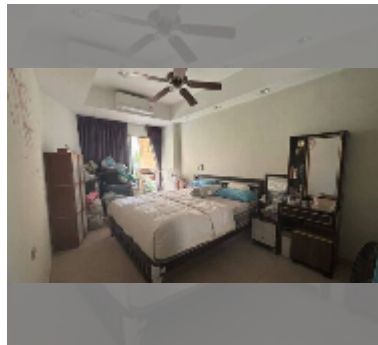

Condo for sale 1 bedroom 58 m² in View Talay 2, Pattaya

฿ 3,490,000

UNIT PARAMETERS:

UID	FS-242808
quota	foreign quota
type	1 bedroom
size	58m ²
floor	3
view	city view
online viewing	yes

PROJECT PARAMETERS:

district	Jomtien
buildings	2
floors	20
built in	2002

FACILITIES:

General information: highrise, open parking, covered parking.

Swimming pool: swimming pool, kids pool.

Other: lobby, CCTV, security, minimart, laundry, room service.