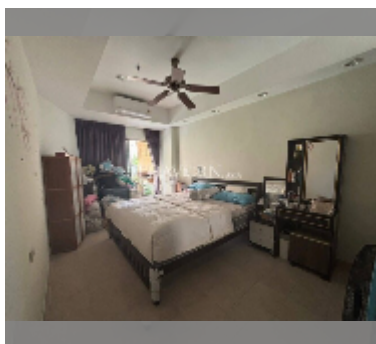

Condo for sale 1 bedroom 58 m² in View Talay 2, Pattaya

฿ 3,490,000

UNIT PARAMETERS:

UID	FS-242808
quota	foreign quota
type	1 bedroom
size	58m ²
floor	3
view	city view
online viewing	yes

PROJECT PARAMETERS:

district	Jomtien
buildings	2
floors	20
built in	2002

FACILITIES:

General information: highrise, open parking, covered parking.

Swimming pool: swimming pool, kids pool.

Other: lobby, CCTV, security, minimart, laundry, room service.