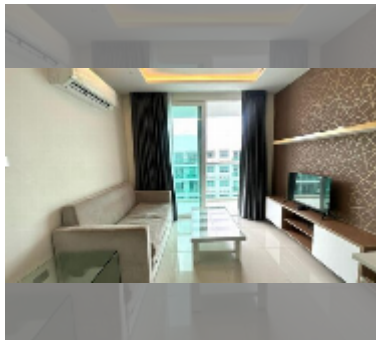

Condo for sale 1 bedroom 35.37 m² in Amazon Residence, Pattaya

฿ 1,750,000

UNIT PARAMETERS:

UID	FS-242798
quota	thai quota
type	1 bedroom
size	35.37m²
floor	8
view	pool view
equipment: furniture, air conditioner, television, refrigerator	

PROJECT PARAMETERS:

district	Jomtien
buildings	4
floors	8
built in	2014
maintenance	฿ 14,855/year

FACILITIES:

General information: resort, shuttle bus, open parking.

Swimming pool: swimming pool, kids pool, water slides, waterfall, jacuzzi.

Chill zone: chill zone, garden.

Health zone: gym, sauna, hamam.

Other: reception, lobby, games room, CCTV, security, minimart, laundry.