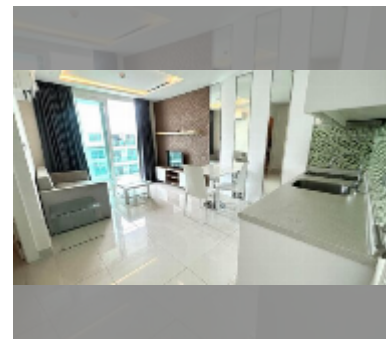

Condo for sale 1 bedroom 35.37 m² in Amazon Residence, Pattaya

฿ 1,750,000

UNIT PARAMETERS:

UID	FS-242798
quota	thai quota
type	1 bedroom
size	35.37m²
floor	8
view	pool view
equipment: furniture, air conditioner, television, refrigerator	

PROJECT PARAMETERS:

district	Jomtien
buildings	4
floors	8
built in	2014
maintenance	฿ 14,855/year

FACILITIES:

General information: resort, shuttle bus, open parking.

Swimming pool: swimming pool, kids pool, water slides, waterfall, jacuzzi.

Chill zone: chill zone, garden.

Health zone: gym, sauna, hamam.

Other: reception, lobby, games room, CCTV, security, minimart, laundry.