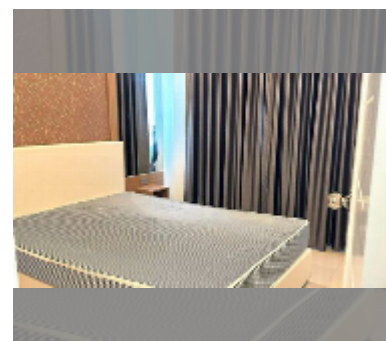

Condo for sale 1 bedroom 35.37 m² in Amazon Residence, Pattaya

฿ 1,750,000

UNIT PARAMETERS:

UID	FS-242798
quota	thai quota
type	1 bedroom
size	35.37m²
floor	8
view	pool view
equipment: furniture, air conditioner, television, refrigerator	

PROJECT PARAMETERS:

district	Jomtien
buildings	4
floors	8
built in	2014
maintenance	฿ 14,855/year

FACILITIES:

General information: resort, shuttle bus, open parking.

Swimming pool: swimming pool, kids pool, water slides, waterfall, jacuzzi.

Chill zone: chill zone, garden.

Health zone: gym, sauna, hamam.

Other: reception, lobby, games room, CCTV, security, minimart, laundry.