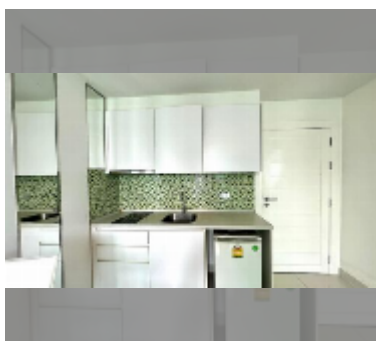

Condo for sale 1 bedroom 35.37 m² in Amazon Residence, Pattaya

฿ 1,750,000

UNIT PARAMETERS:

UID	FS-242798
quota	thai quota
type	1 bedroom
size	35.37m²
floor	8
view	pool view
equipment: furniture, air conditioner, television, refrigerator	

PROJECT PARAMETERS:

district	Jomtien
buildings	4
floors	8
built in	2014
maintenance	฿ 14,855/year

FACILITIES:

General information: resort, shuttle bus, open parking.

Swimming pool: swimming pool, kids pool, water slides, waterfall, jacuzzi.

Chill zone: chill zone, garden.

Health zone: gym, sauna, hamam.

Other: reception, lobby, games room, CCTV, security, minimart, laundry.