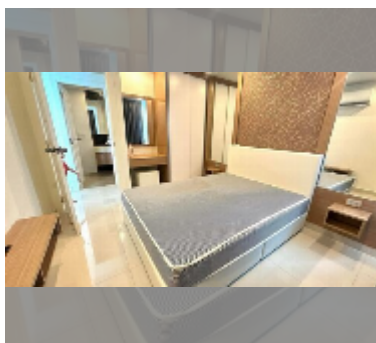

Condo for sale 1 bedroom 35.37 m² in Amazon Residence, Pattaya

฿ 1,750,000

UNIT PARAMETERS:

UID	FS-242798
quota	thai quota
type	1 bedroom
size	35.37m²
floor	8
view	pool view
equipment: furniture, air conditioner, television, refrigerator	

PROJECT PARAMETERS:

district	Jomtien
buildings	4
floors	8
built in	2014
maintenance	฿ 14,855/year

FACILITIES:

General information: resort, shuttle bus, open parking.

Swimming pool: swimming pool, kids pool, water slides, waterfall, jacuzzi.

Chill zone: chill zone, garden.

Health zone: gym, sauna, hamam.

Other: reception, lobby, games room, CCTV, security, minimart, laundry.