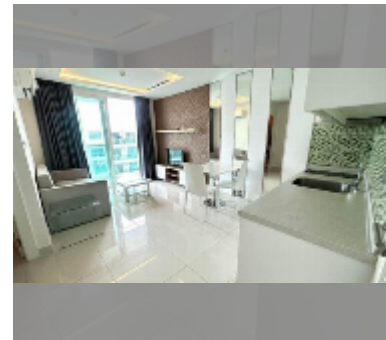

Condo for sale 1 bedroom 35.37 m² in Amazon Residence, Pattaya

฿ 1,750,000

UNIT PARAMETERS:

UID	FS-242798
quota	thai quota
type	1 bedroom
size	35.37m²
floor	8
view	pool view
equipment: furniture, air conditioner, television, refrigerator	

PROJECT PARAMETERS:

district	Jomtien
buildings	4
floors	8
built in	2014
maintenance	฿ 14,855/year

FACILITIES:

General information: resort, shuttle bus, open parking.

Swimming pool: swimming pool, kids pool, water slides, waterfall, jacuzzi.

Chill zone: chill zone, garden.

Health zone: gym, sauna, hamam.

Other: reception, lobby, games room, CCTV, security, minimart, laundry.