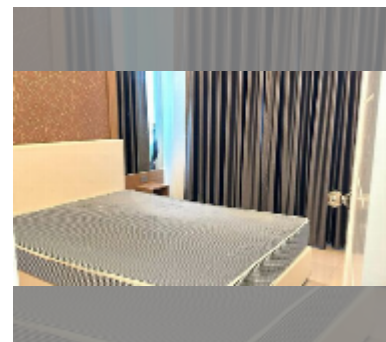

Condo for sale 1 bedroom 35.37 m² in Amazon Residence, Pattaya

฿ 1,750,000

UNIT PARAMETERS:

UID	FS-242798
quota	thai quota
type	1 bedroom
size	35.37m²
floor	8
view	pool view
equipment: furniture, air conditioner, television, refrigerator	

PROJECT PARAMETERS:

district	Jomtien
buildings	4
floors	8
built in	2014
maintenance	฿ 14,855/year

FACILITIES:

General information: resort, shuttle bus, open parking.

Swimming pool: swimming pool, kids pool, water slides, waterfall, jacuzzi.

Chill zone: chill zone, garden.

Health zone: gym, sauna, hamam.

Other: reception, lobby, games room, CCTV, security, minimart, laundry.