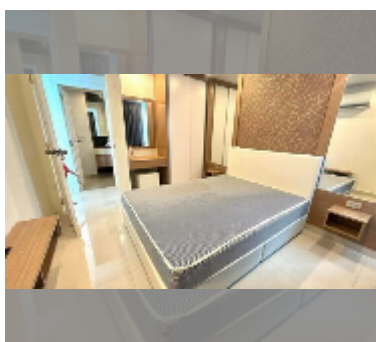

Condo for sale 1 bedroom 35.37 m² in Amazon Residence, Pattaya

฿ 1,750,000

UNIT PARAMETERS:

UID	FS-242798
quota	thai quota
type	1 bedroom
size	35.37m²
floor	8
view	pool view
equipment: furniture, air conditioner, television, refrigerator	

PROJECT PARAMETERS:

district	Jomtien
buildings	4
floors	8
built in	2014
maintenance	฿ 14,855/year

FACILITIES:

General information: resort, shuttle bus, open parking.

Swimming pool: swimming pool, kids pool, water slides, waterfall, jacuzzi.

Chill zone: chill zone, garden.

Health zone: gym, sauna, hamam.

Other: reception, lobby, games room, CCTV, security, minimart, laundry.