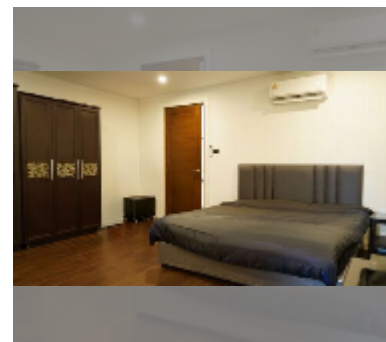

Condo for sale 1 bedroom 75 m² in Jomtien Beach Penthouses, Pattaya

฿ 4,200,000

UNIT PARAMETERS:

UID	FS-242796
quota	foreign quota
type	1 bedroom
size	75m²
floor	3
view	city view
quality	good
equipment: furniture, air conditioner, television, refrigerator	

PROJECT PARAMETERS:

district	Jomtien
buildings	1
floors	7
built in	2010
maintenance	฿ 40,500/year

FACILITIES:

General information: lowrise, meters to beach: 400, minutes to beach: 1, open parking, covered parking.

Swimming pool: swimming pool.

Chill zone: garden.

Health zone: gym.

Other: CCTV, security, room service.