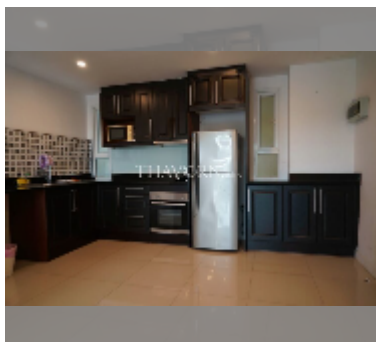

Condo for sale 1 bedroom 75 m² in Jomtien Beach Penthouses, Pattaya

฿ 4,200,000

UNIT PARAMETERS:

UID	FS-242796
quota	foreign quota
type	1 bedroom
size	75m²
floor	3
view	city view
quality	good
equipment: furniture, air conditioner, television, refrigerator	

PROJECT PARAMETERS:

district	Jomtien
buildings	1
floors	7
built in	2010
maintenance	฿ 40,500/year

FACILITIES:

General information: lowrise, meters to beach: 400, minutes to beach: 1, open parking, covered parking.

Swimming pool: swimming pool.

Chill zone: garden.

Health zone: gym.

Other: CCTV, security, room service.