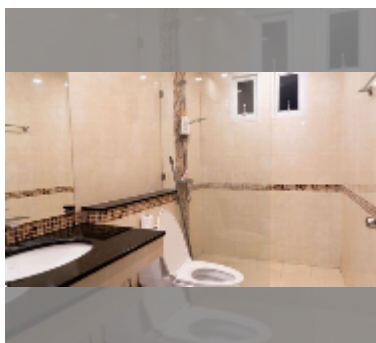

Condo for sale 1 bedroom 75 m² in Jomtien Beach Penthouses, Pattaya

฿ 4,200,000

UNIT PARAMETERS:

UID	FS-242796
quota	foreign quota
type	1 bedroom
size	75m²
floor	3
view	city view
quality	good
equipment: furniture, air conditioner, television, refrigerator	

PROJECT PARAMETERS:

district	Jomtien
buildings	1
floors	7
built in	2010
maintenance	฿ 40,500/year

FACILITIES:

General information: lowrise, meters to beach: 400, minutes to beach: 1, open parking, covered parking.

Swimming pool: swimming pool.

Chill zone: garden.

Health zone: gym.

Other: CCTV, security, room service.