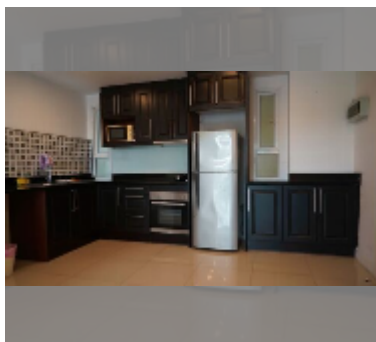

Condo for sale 1 bedroom 75 m² in Jomtien Beach Penthouses, Pattaya

฿ 4,200,000

UNIT PARAMETERS:

UID	FS-242796
quota	foreign quota
type	1 bedroom
size	75m²
floor	3
view	city view
quality	good
equipment: furniture, air conditioner, television, refrigerator	

PROJECT PARAMETERS:

district	Jomtien
buildings	1
floors	7
built in	2010
maintenance	฿ 40,500/year

FACILITIES:

General information: lowrise, meters to beach: 400, minutes to beach: 1, open parking, covered parking.

Swimming pool: swimming pool.

Chill zone: garden.

Health zone: gym.

Other: CCTV, security, room service.