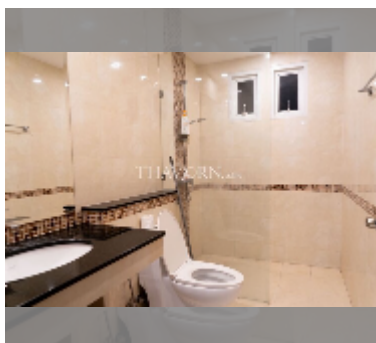

Condo for sale 1 bedroom 75 m² in Jomtien Beach Penthouses, Pattaya

฿ 4,200,000

UNIT PARAMETERS:

UID	FS-242796
quota	foreign quota
type	1 bedroom
size	75m²
floor	3
view	city view
quality	good
equipment: furniture, air conditioner, television, refrigerator	

PROJECT PARAMETERS:

district	Jomtien
buildings	1
floors	7
built in	2010
maintenance	฿ 40,500/year

FACILITIES:

General information: lowrise, meters to beach: 400, minutes to beach: 1, open parking, covered parking.

Swimming pool: swimming pool.

Chill zone: garden.

Health zone: gym.

Other: CCTV, security, room service.