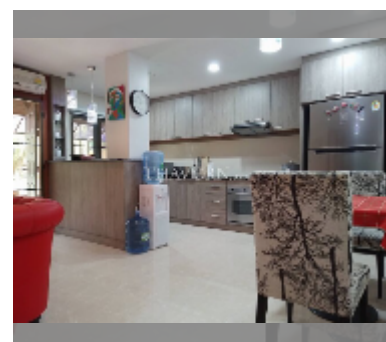

Condo for sale 1 bedroom 87 m² in Chateau Dale Thabali Condo, Pattaya

฿ 4,750,000

UNIT PARAMETERS:

UID	FS-242795
quota	company ownership
type	1 bedroom
size	87m²
floor	1
view	garden view
quality	good
equipment: furniture, air conditioner, television, refrigerator	

PROJECT PARAMETERS:

district	Thappraya
buildings	4
floors	6
built in	2007

FACILITIES:

- General information: resort, covered parking.
- Swimming pool: swimming pool.
- Chill zone: chill zone, garden.
- Health zone: massage, SPA.
- Other: CCTV, security.