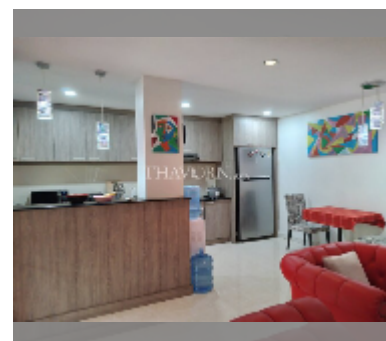

Condo for sale 1 bedroom 87 m² in Chateau Dale Thabali Condo, Pattaya

฿ 4,750,000

UNIT PARAMETERS:

UID	FS-242795
quota	company ownership
type	1 bedroom
size	87m²
floor	1
view	garden view
quality	good
equipment: furniture, air conditioner, television, refrigerator	

PROJECT PARAMETERS:

district	Thappraya
buildings	4
floors	6
built in	2007

FACILITIES:

- General information: resort, covered parking.
- Swimming pool: swimming pool.
- Chill zone: chill zone, garden.
- Health zone: massage, SPA.
- Other: CCTV, security.