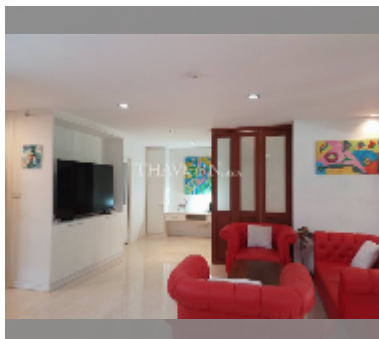

Condo for sale 1 bedroom 87 m² in Chateau Dale Thabali Condo, Pattaya

฿ 4,750,000

UNIT PARAMETERS:

UID	FS-242795
quota	company ownership
type	1 bedroom
size	87m ²
floor	1
view	garden view
quality	good
equipment: furniture, air conditioner, television, refrigerator	

PROJECT PARAMETERS:

district	Thappraya
buildings	4
floors	6
built in	2007

FACILITIES:

- General information: resort, covered parking.
- Swimming pool: swimming pool.
- Chill zone: chill zone, garden.
- Health zone: massage, SPA.
- Other: CCTV, security.