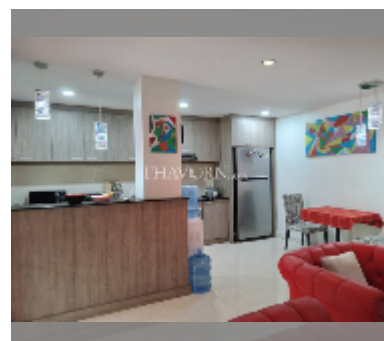

Condo for sale 1 bedroom 87 m² in Chateau Dale Thabali Condo, Pattaya

฿ 4,500,000

UNIT PARAMETERS:

UID	FS-242795
quota	company ownership
type	1 bedroom
size	87m²
floor	1
view	garden view
quality	good
equipment: furniture, air conditioner, television, refrigerator	

PROJECT PARAMETERS:

district	Thappraya
buildings	4
floors	6
built in	2007

FACILITIES:

- General information: resort, covered parking.
- Swimming pool: swimming pool.
- Chill zone: chill zone, garden.
- Health zone: massage, SPA.
- Other: CCTV, security.