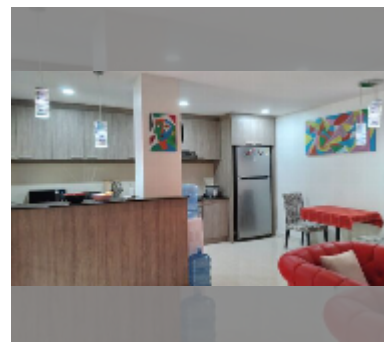

Condo for sale 1 bedroom 87 m² in Chateau Dale Thabali Condo, Pattaya

฿ 4,500,000

UNIT PARAMETERS:

UID	FS-242795
quota	company ownership
type	1 bedroom
size	87m²
floor	1
view	garden view
quality	good
equipment: furniture, air conditioner, television, refrigerator	

PROJECT PARAMETERS:

district	Thappraya
buildings	4
floors	6
built in	2007

FACILITIES:

- General information: resort, covered parking.
- Swimming pool: swimming pool.
- Chill zone: chill zone, garden.
- Health zone: massage, SPA.
- Other: CCTV, security.