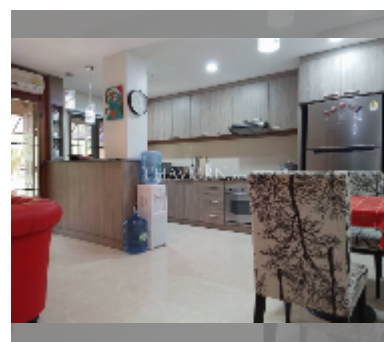

Condo for sale 1 bedroom 87 m² in Chateau Dale Thabali Condo, Pattaya

฿ 4,500,000

UNIT PARAMETERS:

UID	FS-242795
quota	company ownership
type	1 bedroom
size	87m²
floor	1
view	garden view
quality	good
equipment: furniture, air conditioner, television, refrigerator	

PROJECT PARAMETERS:

district	Thappraya
buildings	4
floors	6
built in	2007

FACILITIES:

- General information: resort, covered parking.
- Swimming pool: swimming pool.
- Chill zone: chill zone, garden.
- Health zone: massage, SPA.
- Other: CCTV, security.