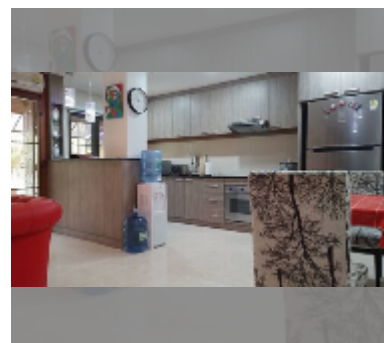

Condo for sale 1 bedroom 87 m² in Chateau Dale Thabali Condo, Pattaya

฿ 4,500,000

UNIT PARAMETERS:

UID	FS-242795
quota	company ownership
type	1 bedroom
size	87m²
floor	1
view	garden view
quality	good
equipment: furniture, air conditioner, television, refrigerator	

PROJECT PARAMETERS:

district	Thappraya
buildings	4
floors	6
built in	2007

FACILITIES:

- General information: resort, covered parking.
- Swimming pool: swimming pool.
- Chill zone: chill zone, garden.
- Health zone: massage, SPA.
- Other: CCTV, security.