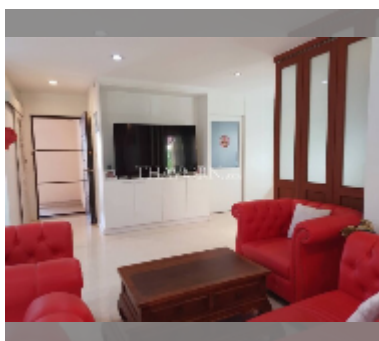

Condo for sale 1 bedroom 87 m² in Chateau Dale Thabali Condo, Pattaya

฿ 4,500,000

UNIT PARAMETERS:

UID	FS-242795
quota	company ownership
type	1 bedroom
size	87m²
floor	1
view	garden view
quality	good
equipment: furniture, air conditioner, television, refrigerator	

PROJECT PARAMETERS:

district	Thappraya
buildings	4
floors	6
built in	2007

FACILITIES:

- General information: resort, covered parking.
- Swimming pool: swimming pool.
- Chill zone: chill zone, garden.
- Health zone: massage, SPA.
- Other: CCTV, security.