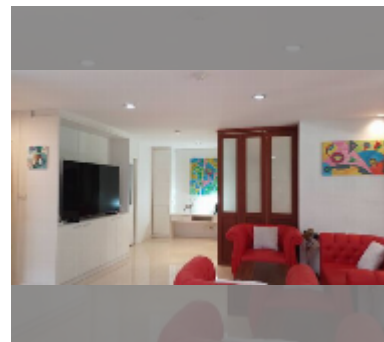

Condo for sale 1 bedroom 87 m² in Chateau Dale Thabali Condo, Pattaya

฿ 4,500,000

UNIT PARAMETERS:

UID	FS-242795
quota	company ownership
type	1 bedroom
size	87m²
floor	1
view	garden view
quality	good
equipment: furniture, air conditioner, television, refrigerator	

PROJECT PARAMETERS:

district	Thappraya
buildings	4
floors	6
built in	2007

FACILITIES:

- General information: resort, covered parking.
- Swimming pool: swimming pool.
- Chill zone: chill zone, garden.
- Health zone: massage, SPA.
- Other: CCTV, security.