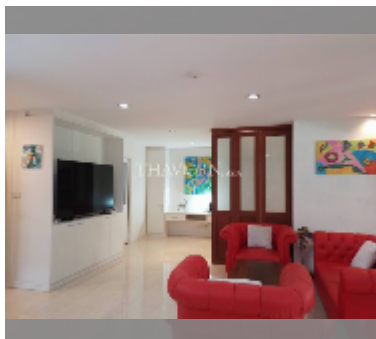

Condo for sale 1 bedroom 87 m² in Chateau Dale Thabali Condo, Pattaya

฿ 4,750,000

UNIT PARAMETERS:

UID	FS-242795
quota	company ownership
type	1 bedroom
size	87m ²
floor	1
view	garden view
quality	good
equipment: furniture, air conditioner, television, refrigerator	

PROJECT PARAMETERS:

district	Thappraya
buildings	4
floors	6
built in	2007

FACILITIES:

- General information: resort, covered parking.
- Swimming pool: swimming pool.
- Chill zone: chill zone, garden.
- Health zone: massage, SPA.
- Other: CCTV, security.