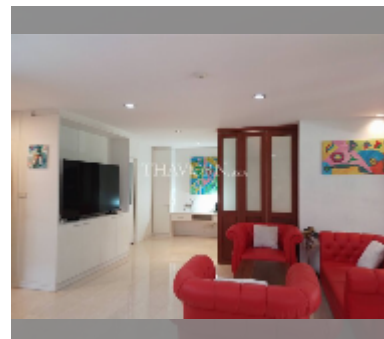

Condo for sale 1 bedroom 87 m² in Chateau Dale Thabali Condo, Pattaya

฿ 4,500,000

UNIT PARAMETERS:

UID	FS-242795
quota	company ownership
type	1 bedroom
size	87m ²
floor	1
view	garden view
quality	good
equipment: furniture, air conditioner, television, refrigerator	

PROJECT PARAMETERS:

district	Thappraya
buildings	4
floors	6
built in	2007

FACILITIES:

- General information: resort, covered parking.
- Swimming pool: swimming pool.
- Chill zone: chill zone, garden.
- Health zone: massage, SPA.
- Other: CCTV, security.