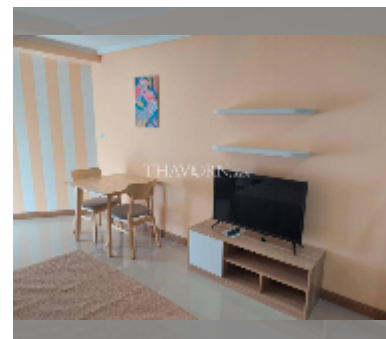

Condo for sale studio 30 m² in Jomtien beach condominium, Pattaya

฿ 1,370,000

UNIT PARAMETERS:

UID	FS-242793
quota	foreign quota
type	studio
size	30m²
floor	7
view	city view
quality	good
equipment: furniture, household appliances, kitchen appliances, air conditioner, television, refrigerator	
online viewing	yes

PROJECT PARAMETERS:

district	Jomtien
buildings	5
floors	18
built in	1993

FACILITIES:

- General information: highrise, open parking.
- Swimming pool: swimming pool.
- Chill zone: chill zone.
- Health zone: gym.
- Other: CCTV, security, minimart.