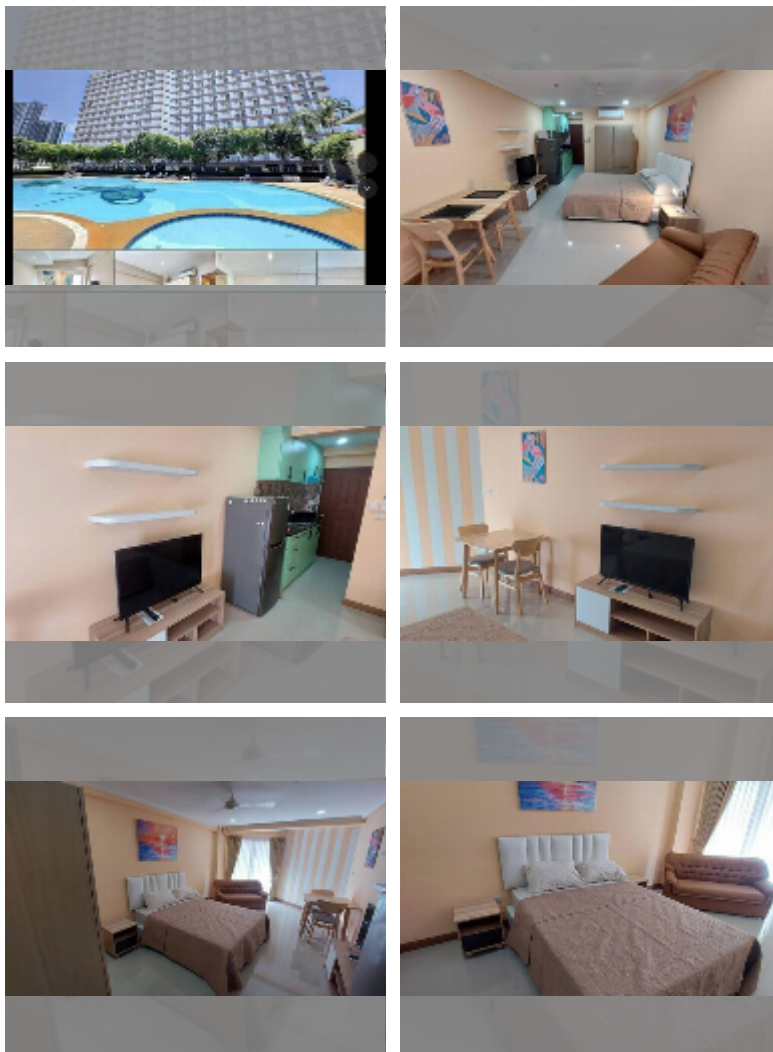

Condo for sale studio 30 m² in Jomtien beach condominium, Pattaya

฿ 1,370,000

UNIT PARAMETERS:

UID	FS-242793
quota	foreign quota
type	studio
size	30m²
floor	7
view	city view
quality	good
equipment: furniture, household appliances, kitchen appliances, air conditioner, television, refrigerator	
online viewing	yes

PROJECT PARAMETERS:

district	Jomtien
buildings	5
floors	18
built in	1993

FACILITIES:

- General information: highrise, open parking.
- Swimming pool: swimming pool.
- Chill zone: chill zone.
- Health zone: gym.
- Other: CCTV, security, minimart.