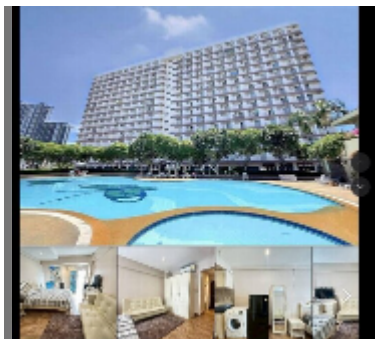

## Condo for sale studio 30 m<sup>2</sup> in Jomtien beach condominium, Pattaya

**฿ 1,370,000**

**UNIT PARAMETERS:**

UID	FS-242793
quota	foreign quota
type	studio
size	30m <sup>2</sup>
floor	7
view	city view
quality	good
equipment: furniture, household appliances, kitchen appliances, air conditioner, television, refrigerator	
online viewing	yes

**PROJECT PARAMETERS:**

district	Jomtien
buildings	5
floors	18
built in	1993

**FACILITIES:**

- General information: highrise, open parking.
- Swimming pool: swimming pool.
- Chill zone: chill zone.
- Health zone: gym.
- Other: CCTV, security, minimart.