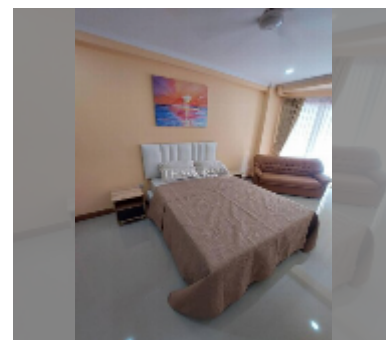

Condo for sale studio 30 m² in Jomtien beach condominium, Pattaya

฿ 1,370,000

UNIT PARAMETERS:

UID	FS-242793
quota	foreign quota
type	studio
size	30m²
floor	7
view	city view
quality	good
equipment: furniture, household appliances, kitchen appliances, air conditioner, television, refrigerator	
online viewing	yes

PROJECT PARAMETERS:

district	Jomtien
buildings	5
floors	18
built in	1993

FACILITIES:

- General information: highrise, open parking.
- Swimming pool: swimming pool.
- Chill zone: chill zone.
- Health zone: gym.
- Other: CCTV, security, minimart.