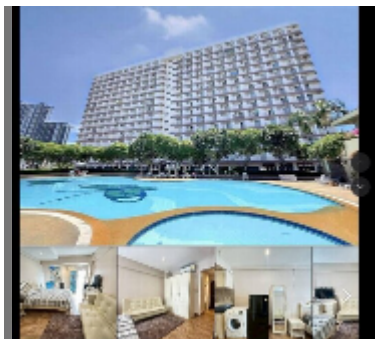

Condo for sale studio 30 m² in Jomtien beach condominium, Pattaya

฿ 1,370,000

UNIT PARAMETERS:

UID	FS-242793
quota	foreign quota
type	studio
size	30m ²
floor	7
view	city view
quality	good
equipment: furniture, household appliances, kitchen appliances, air conditioner, television, refrigerator	
online viewing	yes

PROJECT PARAMETERS:

district	Jomtien
buildings	5
floors	18
built in	1993

FACILITIES:

- General information: highrise, open parking.
- Swimming pool: swimming pool.
- Chill zone: chill zone.
- Health zone: gym.
- Other: CCTV, security, minimart.