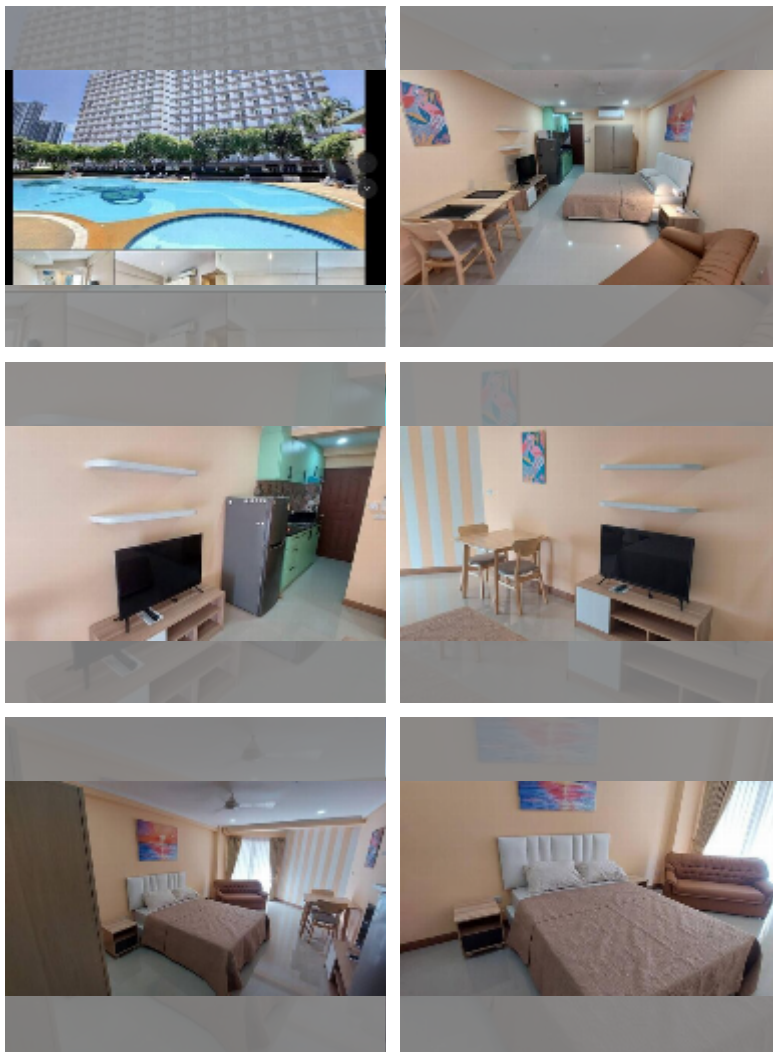

Condo for sale studio 30 m² in Jomtien beach condominium, Pattaya

฿ 1,370,000

UNIT PARAMETERS:

UID	FS-242793
quota	foreign quota
type	studio
size	30m ²
floor	7
view	city view
quality	good
equipment: furniture, household appliances, kitchen appliances, air conditioner, television, refrigerator	
online viewing	yes

PROJECT PARAMETERS:

district	Jomtien
buildings	5
floors	18
built in	1993

FACILITIES:

- General information: highrise, open parking.
- Swimming pool: swimming pool.
- Chill zone: chill zone.
- Health zone: gym.
- Other: CCTV, security, minimart.