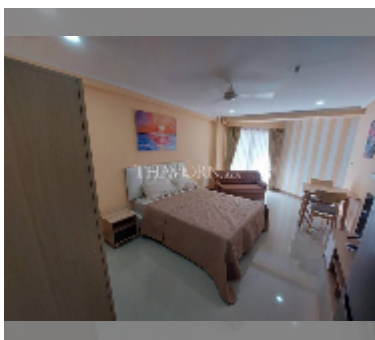

Condo for sale studio 30 m² in Jomtien beach condominium, Pattaya

฿ 1,370,000

UNIT PARAMETERS:

UID	FS-242793
quota	foreign quota
type	studio
size	30m²
floor	7
view	city view
quality	good
equipment: furniture, household appliances, kitchen appliances, air conditioner, television, refrigerator	
online viewing	yes

PROJECT PARAMETERS:

district	Jomtien
buildings	5
floors	18
built in	1993

FACILITIES:

- General information: highrise, open parking.
- Swimming pool: swimming pool.
- Chill zone: chill zone.
- Health zone: gym.
- Other: CCTV, security, minimart.