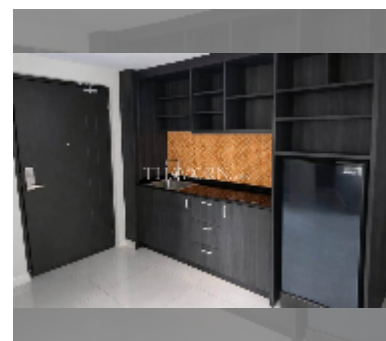

Condo for sale 1 bedroom 45 m² in New Nordic Club 2, Pattaya

฿ 2,300,000

UNIT PARAMETERS:

UID	FS-242792
quota	foreign quota
type	1 bedroom
size	45m²
floor	4
view	city view
quality	good
equipment: furniture, air conditioner, television, refrigerator	

PROJECT PARAMETERS:

district	Pratumnak
buildings	1
floors	7

FACILITIES:

General information: lowrise, meters to beach: 600, minutes to beach: 5, pets are allowed, open parking.
Swimming pool: swimming pool.
Other: lobby, CCTV, security.