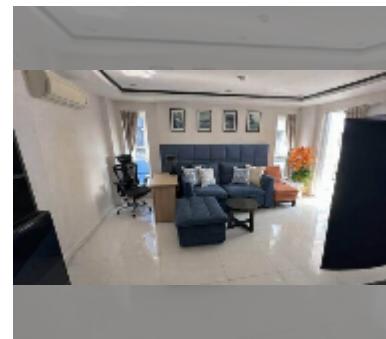

Condo for sale 1 bedroom 45 m² in New Nordic Club 2, Pattaya

฿ 2,300,000

UNIT PARAMETERS:

UID	FS-242792
quota	foreign quota
type	1 bedroom
size	45m²
floor	4
view	city view
quality	good
equipment: furniture, air conditioner, television, refrigerator	

PROJECT PARAMETERS:

district	Pratumnak
buildings	1
floors	7

FACILITIES:

General information: lowrise, meters to beach: 600, minutes to beach: 5, pets are allowed, open parking.
Swimming pool: swimming pool.
Other: lobby, CCTV, security.