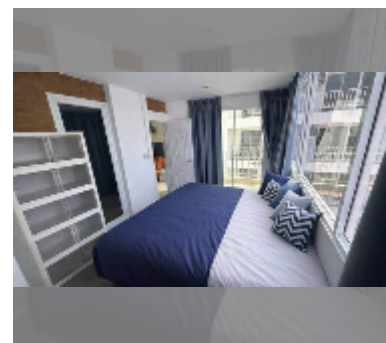

Condo for sale 1 bedroom 45 m² in New Nordic Club 2, Pattaya

฿ 2,300,000

UNIT PARAMETERS:

UID	FS-242792
quota	foreign quota
type	1 bedroom
size	45m²
floor	4
view	city view
quality	good
equipment: furniture, air conditioner, television, refrigerator	

PROJECT PARAMETERS:

district	Pratumnak
buildings	1
floors	7

FACILITIES:

General information: lowrise, meters to beach: 600, minutes to beach: 5, pets are allowed, open parking.
Swimming pool: swimming pool.
Other: lobby, CCTV, security.