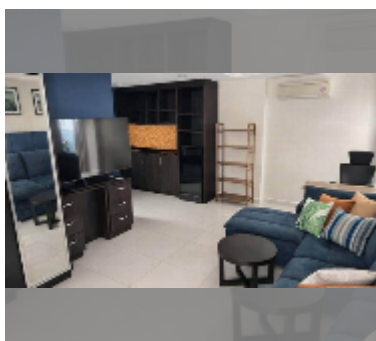

Condo for sale 1 bedroom 45 m² in New Nordic Club 2, Pattaya

฿ 2,300,000

UNIT PARAMETERS:

UID	FS-242792
quota	foreign quota
type	1 bedroom
size	45m²
floor	4
view	city view
quality	good
equipment: furniture, air conditioner, television, refrigerator	

PROJECT PARAMETERS:

district	Pratumnak
buildings	1
floors	7

FACILITIES:

General information: lowrise, meters to beach: 600, minutes to beach: 5, pets are allowed, open parking.
Swimming pool: swimming pool.
Other: lobby, CCTV, security.