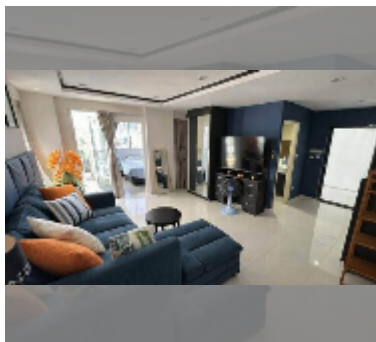

Condo for sale 1 bedroom 45 m² in New Nordic Club 2, Pattaya

฿ 2,300,000

UNIT PARAMETERS:

UID	FS-242792
quota	foreign quota
type	1 bedroom
size	45m²
floor	4
view	city view
quality	good
equipment: furniture, air conditioner, television, refrigerator	

PROJECT PARAMETERS:

district	Pratumnak
buildings	1
floors	7

FACILITIES:

General information: lowrise, meters to beach: 600, minutes to beach: 5, pets are allowed, open parking.
Swimming pool: swimming pool.
Other: lobby, CCTV, security.