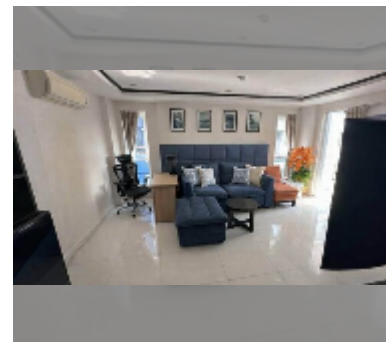

Condo for sale 1 bedroom 45 m² in New Nordic Club 2, Pattaya

฿ 2,300,000

UNIT PARAMETERS:

UID	FS-242792
quota	foreign quota
type	1 bedroom
size	45m ²
floor	4
view	city view
quality	good
equipment: furniture, air conditioner, television, refrigerator	

PROJECT PARAMETERS:

district	Pratumnak
buildings	1
floors	7

FACILITIES:

General information: lowrise, meters to beach: 600, minutes to beach: 5, pets are allowed, open parking.
 Swimming pool: swimming pool.
 Other: lobby, CCTV, security.