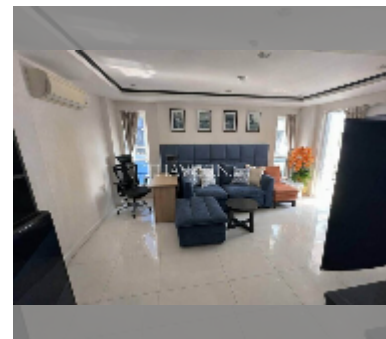

Condo for sale 1 bedroom 45 m² in New Nordic Club 2, Pattaya

฿ 2,300,000

UNIT PARAMETERS:

UID	FS-242792
quota	foreign quota
type	1 bedroom
size	45m²
floor	4
view	city view
quality	good
equipment: furniture, air conditioner, television, refrigerator	

PROJECT PARAMETERS:

district	Pratumnak
buildings	1
floors	7

FACILITIES:

General information: lowrise, meters to beach: 600, minutes to beach: 5, pets are allowed, open parking.
Swimming pool: swimming pool.
Other: lobby, CCTV, security.