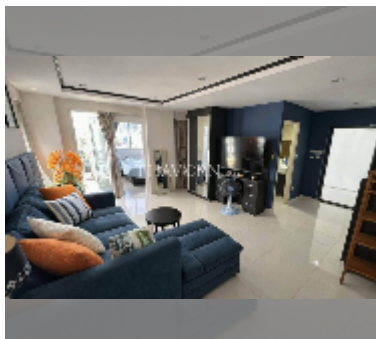

Condo for sale 1 bedroom 45 m² in New Nordic Club 2, Pattaya

฿ 2,300,000

UNIT PARAMETERS:

UID	FS-242792
quota	foreign quota
type	1 bedroom
size	45m ²
floor	4
view	city view
quality	good
equipment: furniture, air conditioner, television, refrigerator	

PROJECT PARAMETERS:

district	Pratumnak
buildings	1
floors	7

FACILITIES:

General information: lowrise, meters to beach: 600, minutes to beach: 5, pets are allowed, open parking.
 Swimming pool: swimming pool.
 Other: lobby, CCTV, security.