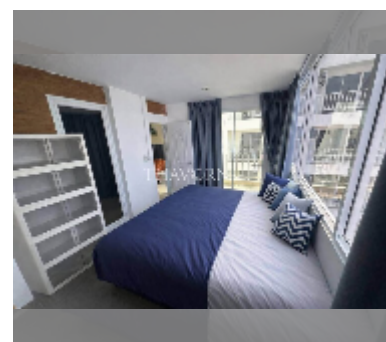

Condo for sale 1 bedroom 45 m² in New Nordic Club 2, Pattaya

฿ 2,300,000

UNIT PARAMETERS:

UID	FS-242792
quota	foreign quota
type	1 bedroom
size	45m²
floor	4
view	city view
quality	good
equipment: furniture, air conditioner, television, refrigerator	

PROJECT PARAMETERS:

district	Pratumnak
buildings	1
floors	7

FACILITIES:

General information: lowrise, meters to beach: 600, minutes to beach: 5, pets are allowed, open parking.
Swimming pool: swimming pool.
Other: lobby, CCTV, security.