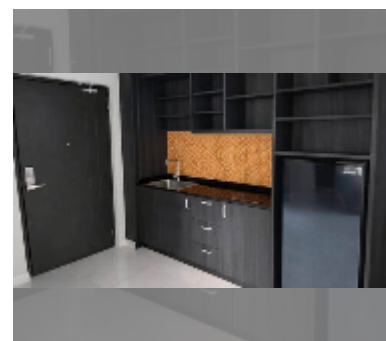

Condo for sale 1 bedroom 45 m² in New Nordic Club 2, Pattaya

฿ 2,300,000

UNIT PARAMETERS:

UID	FS-242792
quota	foreign quota
type	1 bedroom
size	45m²
floor	4
view	city view
quality	good
equipment: furniture, air conditioner, television, refrigerator	

PROJECT PARAMETERS:

district	Pratumnak
buildings	1
floors	7

FACILITIES:

General information: lowrise, meters to beach: 600, minutes to beach: 5, pets are allowed, open parking.
Swimming pool: swimming pool.
Other: lobby, CCTV, security.