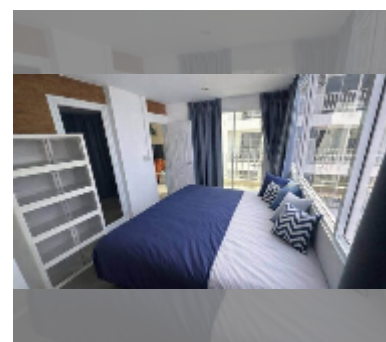

Condo for sale 1 bedroom 45 m² in New Nordic Club 2, Pattaya

฿ 2,300,000

UNIT PARAMETERS:

UID	FS-242792
quota	foreign quota
type	1 bedroom
size	45m²
floor	4
view	city view
quality	good
equipment: furniture, air conditioner, television, refrigerator	

PROJECT PARAMETERS:

district	Pratumnak
buildings	1
floors	7

FACILITIES:

General information: lowrise, meters to beach: 600, minutes to beach: 5, pets are allowed, open parking.
Swimming pool: swimming pool.
Other: lobby, CCTV, security.