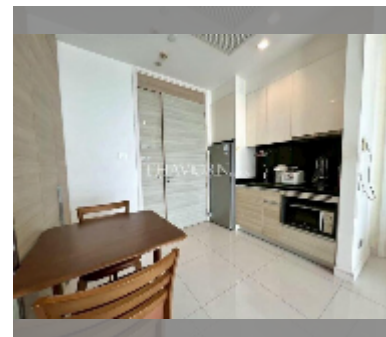

Condo for sale 1 bedroom 60 m² in Reflection Jomtien, Pattaya

฿ 6,290,000

UNIT PARAMETERS:

UID	FS-242791
quota	foreign quota
type	1 bedroom
size	60m ²
floor	30
view	sea view
equipment: furniture, air conditioner, refrigerator	

Swimming pool: swimming pool, kids pool, infinity view, water slides, waterfall, jacuzzi.

Chill zone: chill zone, garden, rooftop chillout, barbeque areas.

Health zone: gym, sauna, hamam, massage.

Other: reception, lobby, clubhouse, meeting room, games room, kids playgarden, CCTV, security, laundry, room service.