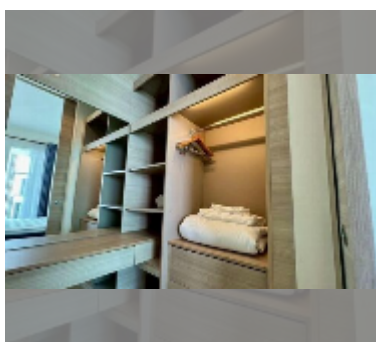

Condo for sale 1 bedroom 60 m² in Reflection Jomtien, Pattaya

฿ 5,990,000

UNIT PARAMETERS:

UID	FS-242791
quota	foreign quota
type	1 bedroom
size	60m²
floor	30
view	sea view
equipment: furniture, air conditioner, refrigerator	

PROJECT PARAMETERS:

district	Jomtien
buildings	2
floors	55
built in	2013

FACILITIES:

General information: highrise, meters to beach: 100, minutes to beach: 1, pets are allowed, underground parking, open parking, multy-level parking, covered parking.

Swimming pool: swimming pool, kids pool, infinity view, water slides, waterfall, jacuzzi.

Chill zone: chill zone, garden, rooftop chillout, barbeque areas.

Health zone: gym, sauna, hamam, massage.

Other: reception, lobby, clubhouse, meeting room, games room, kids playgarden, CCTV, security, laundry, room service.