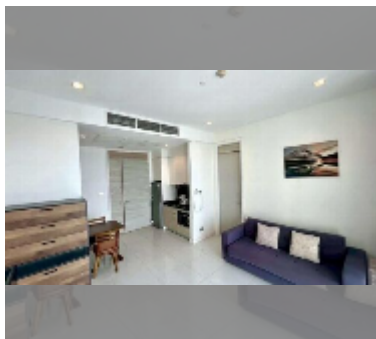

Condo for sale 1 bedroom 60 m² in Reflection Jomtien, Pattaya

฿ 5,990,000

UNIT PARAMETERS:

UID	FS-242791
quota	foreign quota
type	1 bedroom
size	60m²
floor	30
view	sea view
equipment: furniture, air conditioner, refrigerator	

PROJECT PARAMETERS:

district	Jomtien
buildings	2
floors	55
built in	2013

FACILITIES:

General information: highrise, meters to beach: 100, minutes to beach: 1, pets are allowed, underground parking, open parking, multy-level parking, covered parking.

Swimming pool: swimming pool, kids pool, infinity view, water slides, waterfall, jacuzzi.

Chill zone: chill zone, garden, rooftop chillout, barbeque areas.

Health zone: gym, sauna, hamam, massage.

Other: reception, lobby, clubhouse, meeting room, games room, kids playgarden, CCTV, security, laundry, room service.