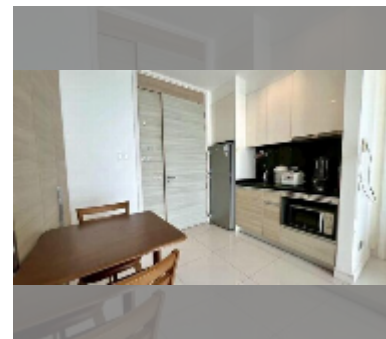

Condo for sale 1 bedroom 60 m² in Reflection Jomtien, Pattaya

฿ 5,990,000

UNIT PARAMETERS:

UID	FS-242791
quota	foreign quota
type	1 bedroom
size	60m²
floor	30
view	sea view
equipment: furniture, air conditioner, refrigerator	

PROJECT PARAMETERS:

district	Jomtien
buildings	2
floors	55
built in	2013

FACILITIES:

General information: highrise, meters to beach: 100, minutes to beach: 1, pets are allowed, underground parking, open parking, multy-level parking, covered parking.

Swimming pool: swimming pool, kids pool, infinity view, water slides, waterfall, jacuzzi.

Chill zone: chill zone, garden, rooftop chillout, barbeque areas.

Health zone: gym, sauna, hamam, massage.

Other: reception, lobby, clubhouse, meeting room, games room, kids playgarden, CCTV, security, laundry, room service.