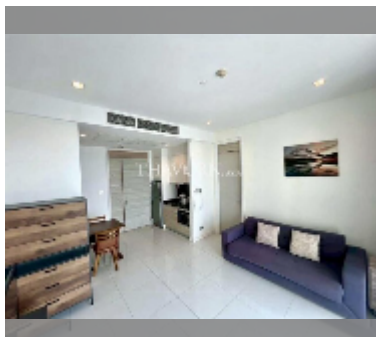

Condo for sale 1 bedroom 60 m² in Reflection Jomtien, Pattaya

฿ 6,290,000

UNIT PARAMETERS:

UID	FS-242791
quota	foreign quota
type	1 bedroom
size	60m ²
floor	30
view	sea view
equipment: furniture, air conditioner, refrigerator	

Swimming pool: swimming pool, kids pool, infinity view, water slides, waterfall, jacuzzi.

Chill zone: chill zone, garden, rooftop chillout, barbeque areas.

Health zone: gym, sauna, hamam, massage.

Other: reception, lobby, clubhouse, meeting room, games room, kids playgarden, CCTV, security, laundry, room service.