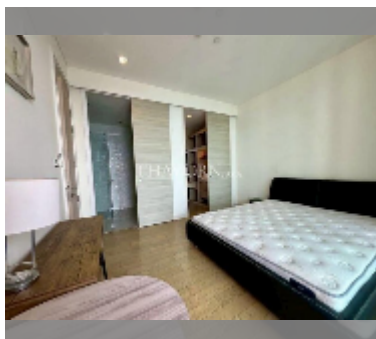

Condo for sale 1 bedroom 60 m² in Reflection Jomtien, Pattaya

฿ 6,290,000

UNIT PARAMETERS:

UID	FS-242791
quota	foreign quota
type	1 bedroom
size	60m²
floor	30
view	sea view
equipment: furniture, air conditioner, refrigerator	

PROJECT PARAMETERS:

district	Jomtien
buildings	2
floors	55
built in	2013

FACILITIES:

General information: highrise, meters to beach: 100, minutes to beach: 1, pets are allowed, underground parking, open parking, multy-level parking, covered parking.

Swimming pool: swimming pool, kids pool, infinity view, water slides, waterfall, jacuzzi.

Chill zone: chill zone, garden, rooftop chillout, barbeque areas.

Health zone: gym, sauna, hamam, massage.

Other: reception, lobby, clubhouse, meeting room, games room, kids playgarden, CCTV, security, laundry, room service.