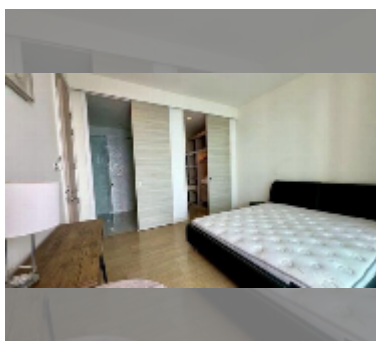

Condo for sale 1 bedroom 60 m² in Reflection Jomtien, Pattaya

฿ 5,990,000

UNIT PARAMETERS:

UID	FS-242791
quota	foreign quota
type	1 bedroom
size	60m²
floor	30
view	sea view
equipment: furniture, air conditioner, refrigerator	

PROJECT PARAMETERS:

district	Jomtien
buildings	2
floors	55
built in	2013

FACILITIES:

General information: highrise, meters to beach: 100, minutes to beach: 1, pets are allowed, underground parking, open parking, multy-level parking, covered parking.

Swimming pool: swimming pool, kids pool, infinity view, water slides, waterfall, jacuzzi.

Chill zone: chill zone, garden, rooftop chillout, barbeque areas.

Health zone: gym, sauna, hamam, massage.

Other: reception, lobby, clubhouse, meeting room, games room, kids playgarden, CCTV, security, laundry, room service.