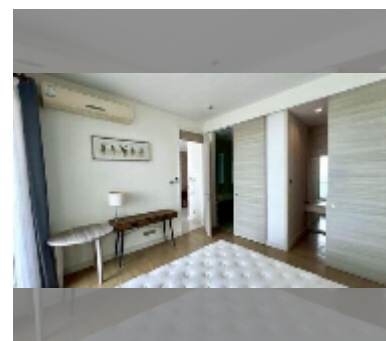

Condo for sale 1 bedroom 60 m² in Reflection Jomtien, Pattaya

฿ 5,990,000

UNIT PARAMETERS:

UID	FS-242791
quota	foreign quota
type	1 bedroom
size	60m²
floor	30
view	sea view
equipment: furniture, air conditioner, refrigerator	

PROJECT PARAMETERS:

district	Jomtien
buildings	2
floors	55
built in	2013

FACILITIES:

General information: highrise, meters to beach: 100, minutes to beach: 1, pets are allowed, underground parking, open parking, multy-level parking, covered parking.

Swimming pool: swimming pool, kids pool, infinity view, water slides, waterfall, jacuzzi.

Chill zone: chill zone, garden, rooftop chillout, barbeque areas.

Health zone: gym, sauna, hamam, massage.

Other: reception, lobby, clubhouse, meeting room, games room, kids playgarden, CCTV, security, laundry, room service.