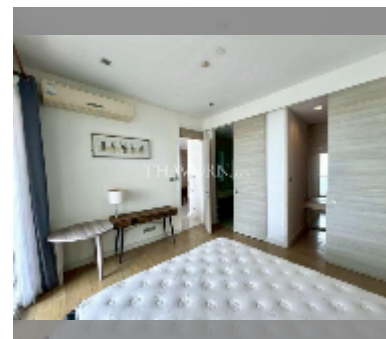

Condo for sale 1 bedroom 60 m² in Reflection Jomtien, Pattaya

฿ 6,290,000

UNIT PARAMETERS:

UID	FS-242791
quota	foreign quota
type	1 bedroom
size	60m²
floor	30
view	sea view
equipment: furniture, air conditioner, refrigerator	

PROJECT PARAMETERS:

district	Jomtien
buildings	2
floors	55
built in	2013

FACILITIES:

General information: highrise, meters to beach: 100, minutes to beach: 1, pets are allowed, underground parking, open parking, multy-level parking, covered parking.

Swimming pool: swimming pool, kids pool, infinity view, water slides, waterfall, jacuzzi.

Chill zone: chill zone, garden, rooftop chillout, barbeque areas.

Health zone: gym, sauna, hamam, massage.

Other: reception, lobby, clubhouse, meeting room, games room, kids playgarden, CCTV, security, laundry, room service.