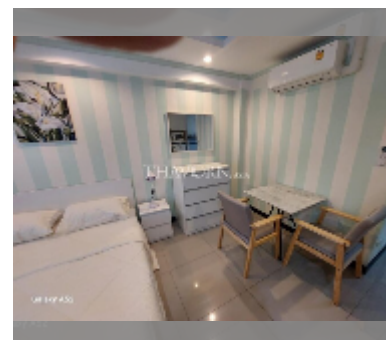

Condo for sale studio 30 m² in Jomtien beach condominium, Pattaya

฿ 1,370,000

UNIT PARAMETERS:

UID	FS-242790
quota	foreign quota
type	studio
size	30m²
floor	14
view	city view
quality	good
equipment: furniture, household appliances, kitchen appliances, air conditioner, television, refrigerator	
online viewing	yes

PROJECT PARAMETERS:

district	Jomtien
buildings	5
floors	18
built in	1993

FACILITIES:

- General information: highrise, open parking.
- Swimming pool: swimming pool.
- Chill zone: chill zone.
- Health zone: gym.
- Other: CCTV, security, minimart.