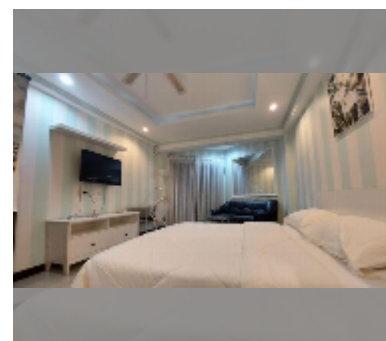

Condo for sale studio 30 m² in Jomtien beach condominium, Pattaya

฿ 1,370,000

UNIT PARAMETERS:

UID	FS-242790
quota	foreign quota
type	studio
size	30m²
floor	14
view	city view
quality	good
equipment: furniture, household appliances, kitchen appliances, air conditioner, television, refrigerator	
online viewing	yes

PROJECT PARAMETERS:

district	Jomtien
buildings	5
floors	18
built in	1993

FACILITIES:

- General information: highrise, open parking.
- Swimming pool: swimming pool.
- Chill zone: chill zone.
- Health zone: gym.
- Other: CCTV, security, minimart.