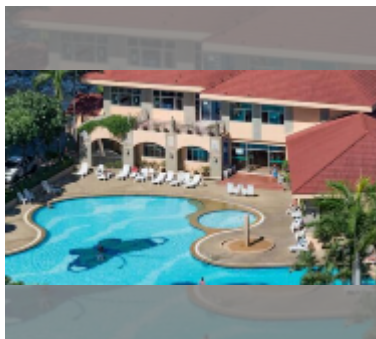

Condo for sale studio 30 m² in Jomtien beach condominium, Pattaya

฿ 1,370,000

UNIT PARAMETERS:

| | |
|---|------------------|
| UID | FS-242790 |
| quota | foreign quota |
| type | studio |
| size | 30m ² |
| floor | 14 |
| view | city view |
| quality | good |
| equipment: furniture, household appliances, kitchen appliances, air conditioner, television, refrigerator | |
| online viewing | yes |

PROJECT PARAMETERS:

| | |
|-----------|---------|
| district | Jomtien |
| buildings | 5 |
| floors | 18 |
| built in | 1993 |

FACILITIES:

- General information: highrise, open parking.
- Swimming pool: swimming pool.
- Chill zone: chill zone.
- Health zone: gym.
- Other: CCTV, security, minimart.