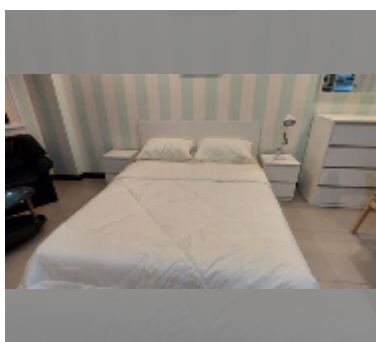

Condo for sale studio 30 m² in Jomtien beach condominium, Pattaya

฿ 1,370,000

UNIT PARAMETERS:

UID	FS-242790
quota	foreign quota
type	studio
size	30m²
floor	14
view	city view
quality	good
equipment: furniture, household appliances, kitchen appliances, air conditioner, television, refrigerator	
online viewing	yes

PROJECT PARAMETERS:

district	Jomtien
buildings	5
floors	18
built in	1993

FACILITIES:

- General information: highrise, open parking.
- Swimming pool: swimming pool.
- Chill zone: chill zone.
- Health zone: gym.
- Other: CCTV, security, minimart.