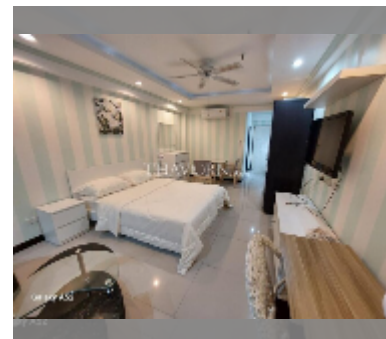

Condo for sale studio 30 m² in Jomtien beach condominium, Pattaya

฿ 1,370,000

UNIT PARAMETERS:

UID	FS-242790
quota	foreign quota
type	studio
size	30m²
floor	14
view	city view
quality	good
equipment: furniture, household appliances, kitchen appliances, air conditioner, television, refrigerator	
online viewing	yes

PROJECT PARAMETERS:

district	Jomtien
buildings	5
floors	18
built in	1993

FACILITIES:

- General information: highrise, open parking.
- Swimming pool: swimming pool.
- Chill zone: chill zone.
- Health zone: gym.
- Other: CCTV, security, minimart.