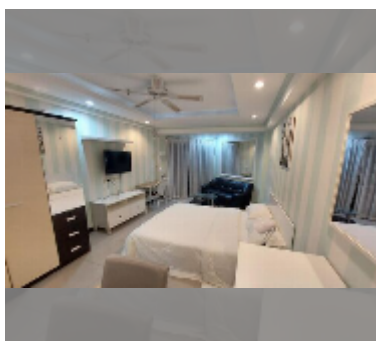

Condo for sale studio 30 m² in Jomtien beach condominium, Pattaya

฿ 1,370,000

UNIT PARAMETERS:

UID	FS-242790
quota	foreign quota
type	studio
size	30m²
floor	14
view	city view
quality	good
equipment: furniture, household appliances, kitchen appliances, air conditioner, television, refrigerator	
online viewing	yes

PROJECT PARAMETERS:

district	Jomtien
buildings	5
floors	18
built in	1993

FACILITIES:

- General information: highrise, open parking.
- Swimming pool: swimming pool.
- Chill zone: chill zone.
- Health zone: gym.
- Other: CCTV, security, minimart.