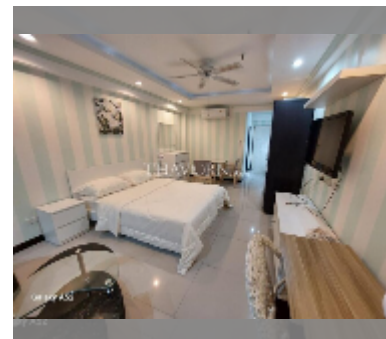

Condo for sale studio 30 m² in Jomtien beach condominium, Pattaya

฿ 1,370,000

UNIT PARAMETERS:

UID	FS-242790
quota	foreign quota
type	studio
size	30m ²
floor	14
view	city view
quality	good
equipment: furniture, household appliances, kitchen appliances, air conditioner, television, refrigerator	
online viewing	yes

PROJECT PARAMETERS:

district	Jomtien
buildings	5
floors	18
built in	1993

FACILITIES:

- General information: highrise, open parking.
- Swimming pool: swimming pool.
- Chill zone: chill zone.
- Health zone: gym.
- Other: CCTV, security, minimart.