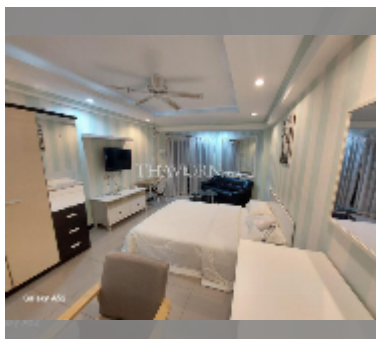

Condo for sale studio 30 m² in Jomtien beach condominium, Pattaya

฿ 1,370,000

UNIT PARAMETERS:

UID	FS-242790
quota	foreign quota
type	studio
size	30m²
floor	14
view	city view
quality	good
equipment: furniture, household appliances, kitchen appliances, air conditioner, television, refrigerator	
online viewing	yes

PROJECT PARAMETERS:

district	Jomtien
buildings	5
floors	18
built in	1993

FACILITIES:

- General information: highrise, open parking.
- Swimming pool: swimming pool.
- Chill zone: chill zone.
- Health zone: gym.
- Other: CCTV, security, minimart.