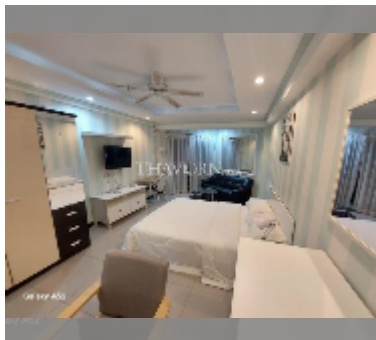

Condo for sale studio 30 m² in Jomtien beach condominium, Pattaya

฿ 1,370,000

UNIT PARAMETERS:

UID	FS-242790
quota	foreign quota
type	studio
size	30m²
floor	14
view	city view
quality	good
equipment: furniture, household appliances, kitchen appliances, air conditioner, television, refrigerator	
online viewing	yes

PROJECT PARAMETERS:

district	Jomtien
buildings	5
floors	18
built in	1993

FACILITIES:

- General information: highrise, open parking.
- Swimming pool: swimming pool.
- Chill zone: chill zone.
- Health zone: gym.
- Other: CCTV, security, minimart.