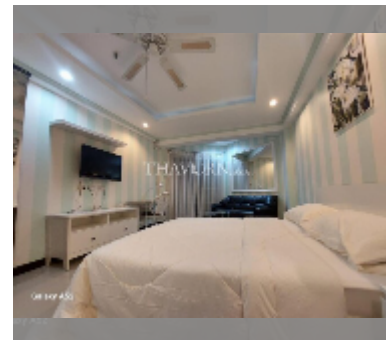

Condo for sale studio 30 m² in Jomtien beach condominium, Pattaya

฿ 1,370,000

UNIT PARAMETERS:

UID	FS-242790
quota	foreign quota
type	studio
size	30m²
floor	14
view	city view
quality	good
equipment: furniture, household appliances, kitchen appliances, air conditioner, television, refrigerator	
online viewing	yes

PROJECT PARAMETERS:

district	Jomtien
buildings	5
floors	18
built in	1993

FACILITIES:

- General information: highrise, open parking.
- Swimming pool: swimming pool.
- Chill zone: chill zone.
- Health zone: gym.
- Other: CCTV, security, minimart.