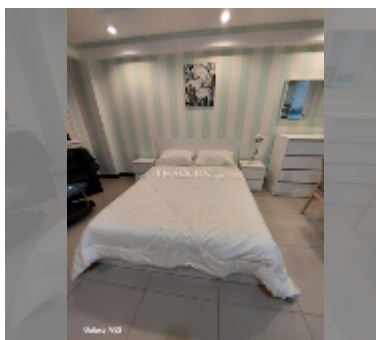

Condo for sale studio 30 m² in Jomtien beach condominium, Pattaya

฿ 1,370,000

UNIT PARAMETERS:

UID	FS-242790
quota	foreign quota
type	studio
size	30m²
floor	14
view	city view
quality	good
equipment: furniture, household appliances, kitchen appliances, air conditioner, television, refrigerator	
online viewing	yes

PROJECT PARAMETERS:

district	Jomtien
buildings	5
floors	18
built in	1993

FACILITIES:

- General information: highrise, open parking.
- Swimming pool: swimming pool.
- Chill zone: chill zone.
- Health zone: gym.
- Other: CCTV, security, minimart.