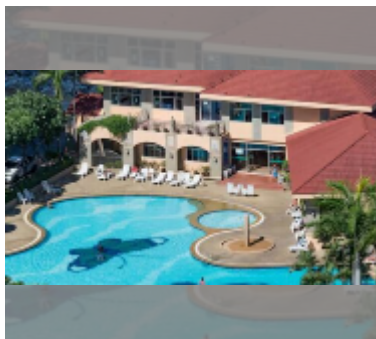

Condo for sale studio 30 m² in Jomtien beach condominium, Pattaya

฿ 1,370,000

UNIT PARAMETERS:

UID	FS-242790
quota	foreign quota
type	studio
size	30m ²
floor	14
view	city view
quality	good
equipment: furniture, household appliances, kitchen appliances, air conditioner, television, refrigerator	
online viewing	yes

PROJECT PARAMETERS:

district	Jomtien
buildings	5
floors	18
built in	1993

FACILITIES:

- General information: highrise, open parking.
- Swimming pool: swimming pool.
- Chill zone: chill zone.
- Health zone: gym.
- Other: CCTV, security, minimart.