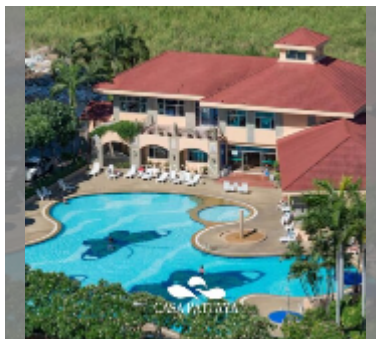

Condo for sale studio 30 m² in Jomtien beach condominium, Pattaya

฿ 1,370,000

UNIT PARAMETERS:

UID	FS-242790
quota	foreign quota
type	studio
size	30m ²
floor	14
view	city view
quality	good
equipment: furniture, household appliances, kitchen appliances, air conditioner, television, refrigerator	
online viewing	yes

PROJECT PARAMETERS:

district	Jomtien
buildings	5
floors	18
built in	1993

FACILITIES:

- General information: highrise, open parking.
- Swimming pool: swimming pool.
- Chill zone: chill zone.
- Health zone: gym.
- Other: CCTV, security, minimart.