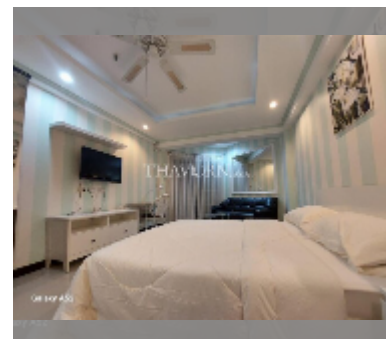

Condo for sale studio 30 m² in Jomtien beach condominium, Pattaya

฿ 1,370,000

UNIT PARAMETERS:

UID	FS-242790
quota	foreign quota
type	studio
size	30m²
floor	14
view	city view
quality	good
equipment: furniture, household appliances, kitchen appliances, air conditioner, television, refrigerator	
online viewing	yes

PROJECT PARAMETERS:

district	Jomtien
buildings	5
floors	18
built in	1993

FACILITIES:

- General information: highrise, open parking.
- Swimming pool: swimming pool.
- Chill zone: chill zone.
- Health zone: gym.
- Other: CCTV, security, minimart.