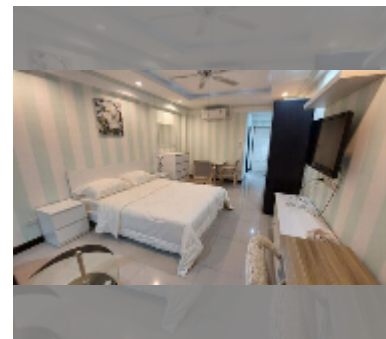

Condo for sale studio 30 m² in Jomtien beach condominium, Pattaya

฿ 1,370,000

UNIT PARAMETERS:

UID	FS-242790
quota	foreign quota
type	studio
size	30m²
floor	14
view	city view
quality	good
equipment: furniture, household appliances, kitchen appliances, air conditioner, television, refrigerator	
online viewing	yes

PROJECT PARAMETERS:

district	Jomtien
buildings	5
floors	18
built in	1993

FACILITIES:

- General information: highrise, open parking.
- Swimming pool: swimming pool.
- Chill zone: chill zone.
- Health zone: gym.
- Other: CCTV, security, minimart.