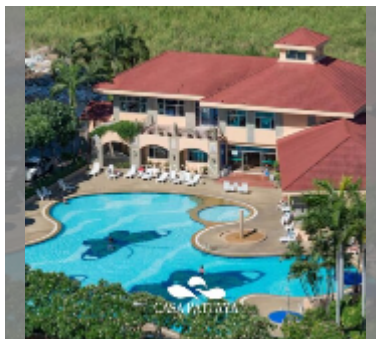

## Condo for sale studio 30 m<sup>2</sup> in Jomtien beach condominium, Pattaya

**฿ 1,370,000**

**UNIT PARAMETERS:**

UID	FS-242790
quota	foreign quota
type	studio
size	30m <sup>2</sup>
floor	14
view	city view
quality	good
equipment: furniture, household appliances, kitchen appliances, air conditioner, television, refrigerator	
online viewing	yes

**PROJECT PARAMETERS:**

district	Jomtien
buildings	5
floors	18
built in	1993

**FACILITIES:**

- General information: highrise, open parking.
- Swimming pool: swimming pool.
- Chill zone: chill zone.
- Health zone: gym.
- Other: CCTV, security, minimart.