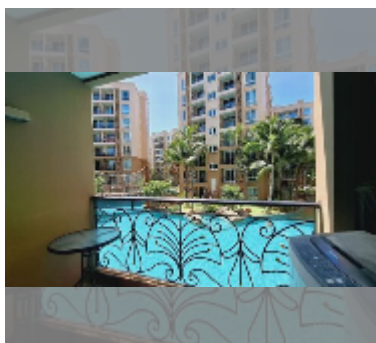

Condo for sale 1 bedroom 35 m² in Atlantis Condo Resort, Pattaya

฿ 1,950,000

UNIT PARAMETERS:

| | |
|--|------------------|
| UID | FS-242786 |
| quota | foreign quota |
| type | 1 bedroom |
| size | 35m ² |
| floor | 2 |
| view | pool view |
| quality | good |
| equipment: furniture, air conditioner, washing-machine | |

Swimming pool: swimming pool, kids pool, water slides, waterfall, jacuzzi.

Chill zone: chill zone, garden.

Health zone: gym, sauna, hamam.

Other: reception, lobby, clubhouse, games room, kids playgarden, CCTV, security, minimart, laundry.