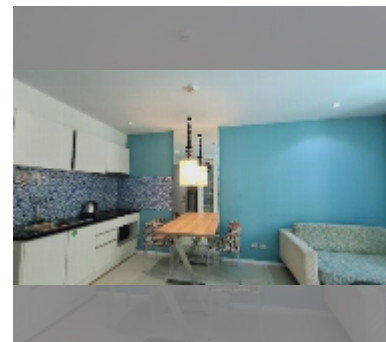

Condo for sale 1 bedroom 35 m² in Atlantis Condo Resort, Pattaya

฿ 1,950,000

UNIT PARAMETERS:

UID	FS-242786
quota	foreign quota
type	1 bedroom
size	35m²
floor	2
view	pool view
quality	good
equipment: furniture, air conditioner, washing-machine	

PROJECT PARAMETERS:

district	Jomtien
buildings	5
floors	8
built in	2014
maintenance	฿ 14,700/year

FACILITIES:

General information: resort, meters to beach: 500, minutes to beach: 5, open parking, covered parking.

Swimming pool: swimming pool, kids pool, water slides, waterfall, jacuzzi.

Chill zone: chill zone, garden.

Health zone: gym, sauna, hamam.

Other: reception, lobby, clubhouse, games room, kids playgarden, CCTV, security, minimart, laundry.