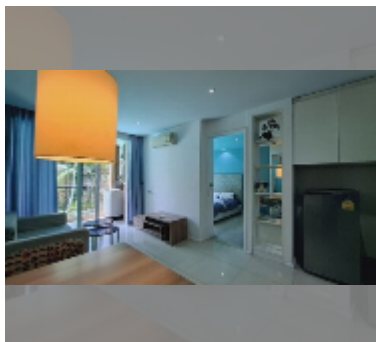

Condo for sale 1 bedroom 35 m² in Atlantis Condo Resort, Pattaya

฿ 1,950,000

UNIT PARAMETERS:

| | |
|--|------------------|
| UID | FS-242786 |
| quota | foreign quota |
| type | 1 bedroom |
| size | 35m ² |
| floor | 2 |
| view | pool view |
| quality | good |
| equipment: furniture, air conditioner, washing-machine | |

Swimming pool: swimming pool, kids pool, water slides, waterfall, jacuzzi.

Chill zone: chill zone, garden.

Health zone: gym, sauna, hamam.

Other: reception, lobby, clubhouse, games room, kids playgarden, CCTV, security, minimart, laundry.