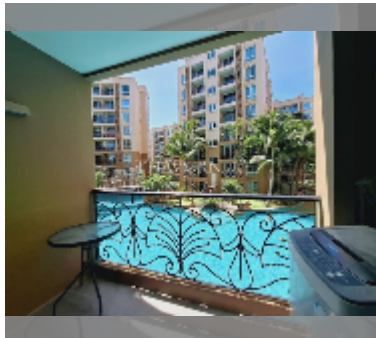

## Condo for sale 1 bedroom 35 m<sup>2</sup> in Atlantis Condo Resort, Pattaya

**฿ 1,950,000**

### FACILITIES:

**General information:** resort, meters to beach: 500, minutes to beach: 5, open parking, covered parking.

**Swimming pool:** swimming pool, kids pool, water slides, waterfall, jacuzzi.

**Chill zone:** chill zone, garden.

**Health zone:** gym, sauna, hamam.

**Other:** reception, lobby, clubhouse, games room, kids playgarden, CCTV, security, minimart, laundry.

details