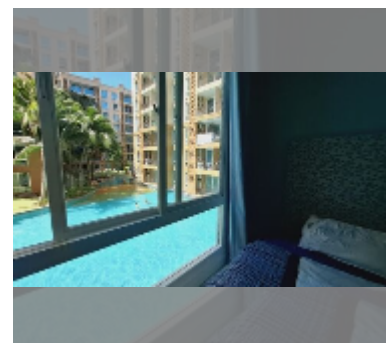

Condo for sale 1 bedroom 35 m² in Atlantis Condo Resort, Pattaya

฿ 1,950,000

UNIT PARAMETERS:

| | |
|--|------------------|
| UID | FS-242786 |
| quota | foreign quota |
| type | 1 bedroom |
| size | 35m ² |
| floor | 2 |
| view | pool view |
| quality | good |
| equipment: furniture, air conditioner, washing-machine | |

Swimming pool: swimming pool, kids pool, water slides, waterfall, jacuzzi.

Chill zone: chill zone, garden.

Health zone: gym, sauna, hamam.

Other: reception, lobby, clubhouse, games room, kids playgarden, CCTV, security, minimart, laundry.