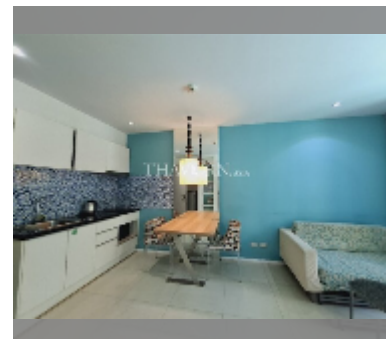

Condo for sale 1 bedroom 35 m² in Atlantis Condo Resort, Pattaya

฿ 1,950,000

UNIT PARAMETERS:

UID	FS-242786
quota	foreign quota
type	1 bedroom
size	35m²
floor	2
view	pool view
quality	good
equipment: furniture, air conditioner, washing-machine	

PROJECT PARAMETERS:

district	Jomtien
buildings	5
floors	8
built in	2014
maintenance	฿ 14,700/year

FACILITIES:

General information: resort, meters to beach: 500, minutes to beach: 5, open parking, covered parking.

Swimming pool: swimming pool, kids pool, water slides, waterfall, jacuzzi.

Chill zone: chill zone, garden.

Health zone: gym, sauna, hamam.

Other: reception, lobby, clubhouse, games room, kids playgarden, CCTV, security, minimart, laundry.