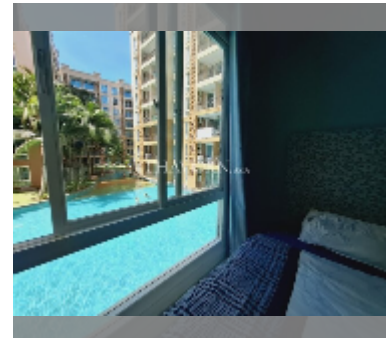

Condo for sale 1 bedroom 35 m² in Atlantis Condo Resort, Pattaya

฿ 1,950,000

UNIT PARAMETERS:

UID	FS-242786
quota	foreign quota
type	1 bedroom
size	35m²
floor	2
view	pool view
quality	good
equipment: furniture, air conditioner, washing-machine	

PROJECT PARAMETERS:

district	Jomtien
buildings	5
floors	8
built in	2014
maintenance	฿ 14,700/year

FACILITIES:

General information: resort, meters to beach: 500, minutes to beach: 5, open parking, covered parking.

Swimming pool: swimming pool, kids pool, water slides, waterfall, jacuzzi.

Chill zone: chill zone, garden.

Health zone: gym, sauna, hamam.

Other: reception, lobby, clubhouse, games room, kids playgarden, CCTV, security, minimart, laundry.