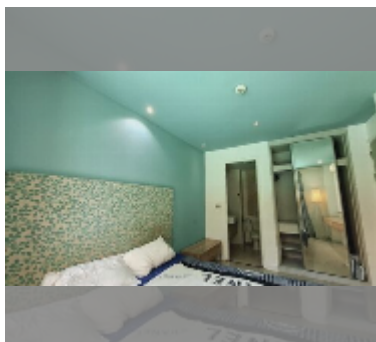

Condo for sale 1 bedroom 35 m² in Atlantis Condo Resort, Pattaya

฿ 1,950,000

UNIT PARAMETERS:

UID	FS-242786
quota	foreign quota
type	1 bedroom
size	35m²
floor	2
view	pool view
quality	good
equipment: furniture, air conditioner, washing-machine	

PROJECT PARAMETERS:

district	Jomtien
buildings	5
floors	8
built in	2014
maintenance	฿ 14,700/year

FACILITIES:

General information: resort, meters to beach: 500, minutes to beach: 5, open parking, covered parking.

Swimming pool: swimming pool, kids pool, water slides, waterfall, jacuzzi.

Chill zone: chill zone, garden.

Health zone: gym, sauna, hamam.

Other: reception, lobby, clubhouse, games room, kids playgarden, CCTV, security, minimart, laundry.