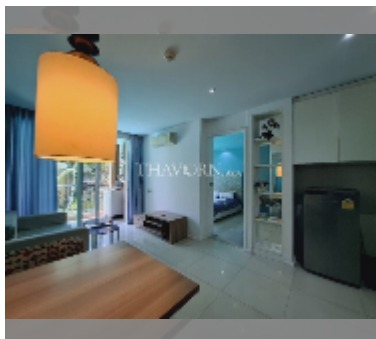

Condo for sale 1 bedroom 35 m² in Atlantis Condo Resort, Pattaya

฿ 1,950,000

UNIT PARAMETERS:

UID	FS-242786
quota	foreign quota
type	1 bedroom
size	35m²
floor	2
view	pool view
quality	good
equipment: furniture, air conditioner, washing-machine	

PROJECT PARAMETERS:

district	Jomtien
buildings	5
floors	8
built in	2014
maintenance	฿ 14,700/year

FACILITIES:

General information: resort, meters to beach: 500, minutes to beach: 5, open parking, covered parking.

Swimming pool: swimming pool, kids pool, water slides, waterfall, jacuzzi.

Chill zone: chill zone, garden.

Health zone: gym, sauna, hamam.

Other: reception, lobby, clubhouse, games room, kids playgarden, CCTV, security, minimart, laundry.