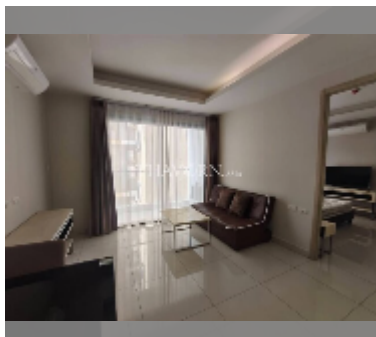

Condo for sale 1 bedroom 52 m² in Water Park Condominium, Pattaya

฿ 2,400,000

UNIT PARAMETERS:

UID	FS-242785
quota	thai quota
type	1 bedroom
size	52m²
floor	5
view	city view
equipment: furniture, air conditioner, television	

PROJECT PARAMETERS:

district	Pratumnak
buildings	1
floors	8
built in	2016
maintenance	฿ 24,960/year

FACILITIES:

General information: lowrise, meters to beach: 400, minutes to beach: 8, open parking, covered parking.

Swimming pool: swimming pool, kids pool, rooftop pool, jacuzzi.

Chill zone: chill zone, garden, rooftop chillout.

Health zone: gym, sauna.

Other: reception, kids playgarden, CCTV, security.