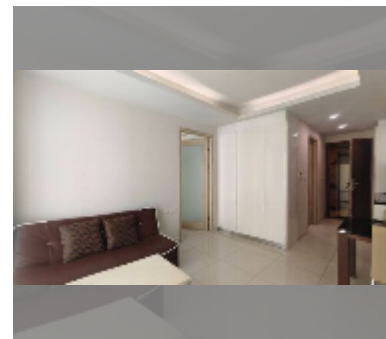

Condo for sale 1 bedroom 52 m² in Water Park Condominium, Pattaya

฿ 2,400,000

UNIT PARAMETERS:

UID	FS-242785
quota	thai quota
type	1 bedroom
size	52m²
floor	5
view	city view
equipment: furniture, air conditioner, television	

PROJECT PARAMETERS:

district	Pratumnak
buildings	1
floors	8
built in	2016
maintenance	฿ 24,960/year

FACILITIES:

General information: lowrise, meters to beach: 400, minutes to beach: 8, open parking, covered parking.

Swimming pool: swimming pool, kids pool, rooftop pool, jacuzzi.

Chill zone: chill zone, garden, rooftop chillout.

Health zone: gym, sauna.

Other: reception, kids playgarden, CCTV, security.