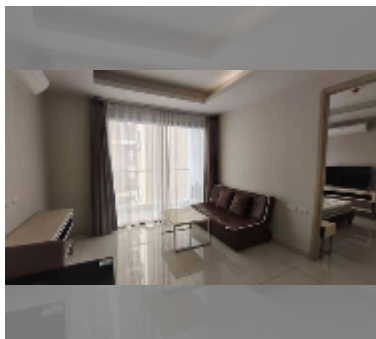

Condo for sale 1 bedroom 52 m² in Water Park Condominium, Pattaya

฿ 2,400,000

UNIT PARAMETERS:

UID	FS-242785
quota	thai quota
type	1 bedroom
size	52m²
floor	5
view	city view
equipment: furniture, air conditioner, television	

PROJECT PARAMETERS:

district	Pratumnak
buildings	1
floors	8
built in	2016
maintenance	฿ 24,960/year

FACILITIES:

General information: lowrise, meters to beach: 400, minutes to beach: 8, open parking, covered parking.

Swimming pool: swimming pool, kids pool, rooftop pool, jacuzzi.

Chill zone: chill zone, garden, rooftop chillout.

Health zone: gym, sauna.

Other: reception, kids playgarden, CCTV, security.