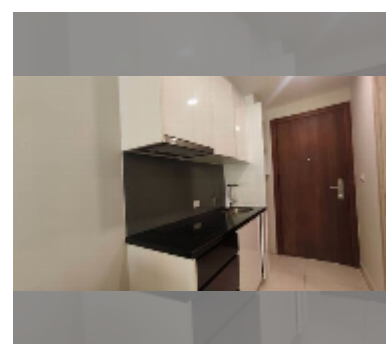

Condo for sale 1 bedroom 52 m² in Water Park Condominium, Pattaya

฿ 2,400,000

UNIT PARAMETERS:

UID	FS-242785
quota	thai quota
type	1 bedroom
size	52m²
floor	5
view	city view
equipment: furniture, air conditioner, television	

PROJECT PARAMETERS:

district	Pratumnak
buildings	1
floors	8
built in	2016
maintenance	฿ 24,960/year

FACILITIES:

General information: lowrise, meters to beach: 400, minutes to beach: 8, open parking, covered parking.

Swimming pool: swimming pool, kids pool, rooftop pool, jacuzzi.

Chill zone: chill zone, garden, rooftop chillout.

Health zone: gym, sauna.

Other: reception, kids playgarden, CCTV, security.