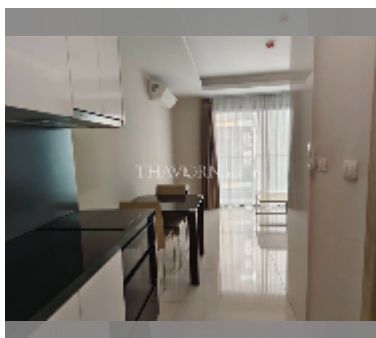

Condo for sale 1 bedroom 52 m² in Water Park Condominium, Pattaya

฿ 2,400,000

UNIT PARAMETERS:

UID	FS-242785
quota	thai quota
type	1 bedroom
size	52m²
floor	5
view	city view
equipment: furniture, air conditioner, television	

PROJECT PARAMETERS:

district	Pratumnak
buildings	1
floors	8
built in	2016
maintenance	฿ 24,960/year

FACILITIES:

General information: lowrise, meters to beach: 400, minutes to beach: 8, open parking, covered parking.

Swimming pool: swimming pool, kids pool, rooftop pool, jacuzzi.

Chill zone: chill zone, garden, rooftop chillout.

Health zone: gym, sauna.

Other: reception, kids playgarden, CCTV, security.