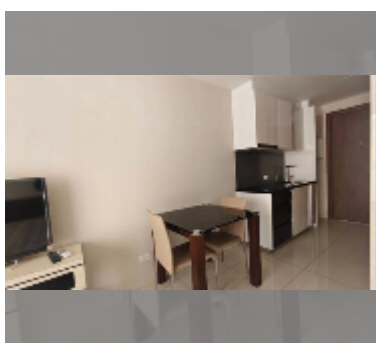

Condo for sale 1 bedroom 52 m² in Water Park Condominium, Pattaya

฿ 2,400,000

UNIT PARAMETERS:

UID	FS-242785
quota	thai quota
type	1 bedroom
size	52m²
floor	5
view	city view
equipment: furniture, air conditioner, television	

PROJECT PARAMETERS:

district	Pratumnak
buildings	1
floors	8
built in	2016
maintenance	฿ 24,960/year

FACILITIES:

General information: lowrise, meters to beach: 400, minutes to beach: 8, open parking, covered parking.

Swimming pool: swimming pool, kids pool, rooftop pool, jacuzzi.

Chill zone: chill zone, garden, rooftop chillout.

Health zone: gym, sauna.

Other: reception, kids playgarden, CCTV, security.