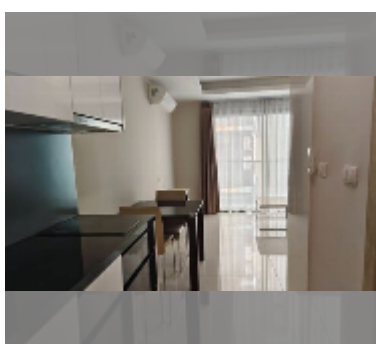

Condo for sale 1 bedroom 52 m² in Water Park Condominium, Pattaya

฿ 2,400,000

UNIT PARAMETERS:

UID	FS-242785
quota	thai quota
type	1 bedroom
size	52m²
floor	5
view	city view
equipment: furniture, air conditioner, television	

PROJECT PARAMETERS:

district	Pratumnak
buildings	1
floors	8
built in	2016
maintenance	฿ 24,960/year

FACILITIES:

General information: lowrise, meters to beach: 400, minutes to beach: 8, open parking, covered parking.

Swimming pool: swimming pool, kids pool, rooftop pool, jacuzzi.

Chill zone: chill zone, garden, rooftop chillout.

Health zone: gym, sauna.

Other: reception, kids playgarden, CCTV, security.