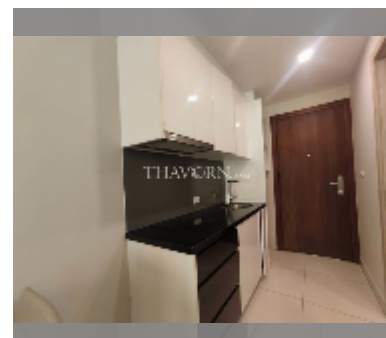

Condo for sale 1 bedroom 52 m² in Water Park Condominium, Pattaya

฿ 2,400,000

UNIT PARAMETERS:

UID	FS-242785
quota	thai quota
type	1 bedroom
size	52m²
floor	5
view	city view
equipment: furniture, air conditioner, television	

PROJECT PARAMETERS:

district	Pratumnak
buildings	1
floors	8
built in	2016
maintenance	฿ 24,960/year

FACILITIES:

General information: lowrise, meters to beach: 400, minutes to beach: 8, open parking, covered parking.

Swimming pool: swimming pool, kids pool, rooftop pool, jacuzzi.

Chill zone: chill zone, garden, rooftop chillout.

Health zone: gym, sauna.

Other: reception, kids playgarden, CCTV, security.