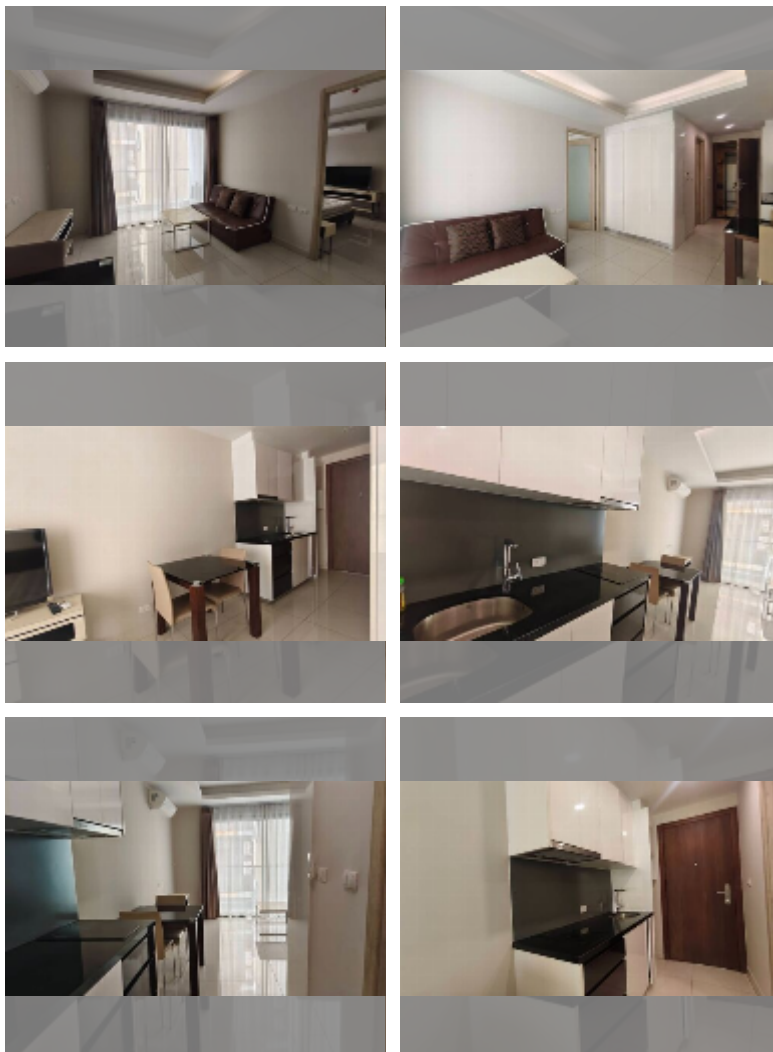

Condo for sale 1 bedroom 52 m² in Water Park Condominium, Pattaya

฿ 2,400,000

UNIT PARAMETERS:

UID	FS-242785
quota	thai quota
type	1 bedroom
size	52m²
floor	5
view	city view
equipment: furniture, air conditioner, television	

PROJECT PARAMETERS:

district	Pratumnak
buildings	1
floors	8
built in	2016
maintenance	฿ 24,960/year

FACILITIES:

General information: lowrise, meters to beach: 400, minutes to beach: 8, open parking, covered parking.

Swimming pool: swimming pool, kids pool, rooftop pool, jacuzzi.

Chill zone: chill zone, garden, rooftop chillout.

Health zone: gym, sauna.

Other: reception, kids playgarden, CCTV, security.