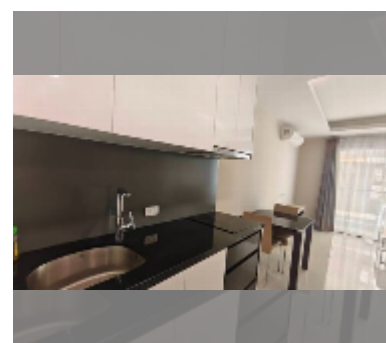

Condo for sale 1 bedroom 52 m² in Water Park Condominium, Pattaya

฿ 2,400,000

UNIT PARAMETERS:

UID	FS-242785
quota	thai quota
type	1 bedroom
size	52m²
floor	5
view	city view
equipment: furniture, air conditioner, television	

PROJECT PARAMETERS:

district	Pratumnak
buildings	1
floors	8
built in	2016
maintenance	฿ 24,960/year

FACILITIES:

General information: lowrise, meters to beach: 400, minutes to beach: 8, open parking, covered parking.

Swimming pool: swimming pool, kids pool, rooftop pool, jacuzzi.

Chill zone: chill zone, garden, rooftop chillout.

Health zone: gym, sauna.

Other: reception, kids playgarden, CCTV, security.