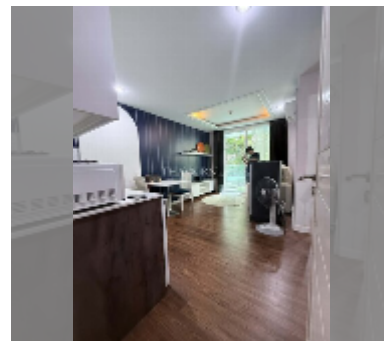

Condo for sale 1 bedroom 35 m² in Amazon Residence, Pattaya

฿ 2,300,000

UNIT PARAMETERS:

UID	FS-242784
quota	thai quota
type	1 bedroom
size	35m ²
floor	1
view	pool access
quality	good
equipment: furniture, air conditioner, television, washing-machine, refrigerator	

Chill zone: chill zone, garden.

Health zone: gym, sauna, hamam.

Other: reception, lobby, games room, CCTV, security, minimart, laundry.

[details](#)