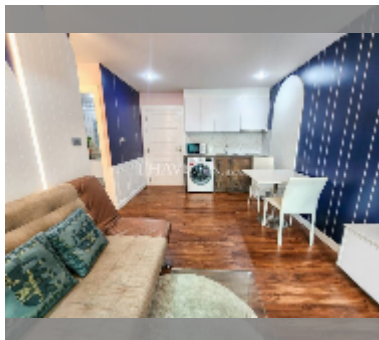

Condo for sale 1 bedroom 35 m² in Amazon Residence, Pattaya

฿ 2,300,000

UNIT PARAMETERS:

UID	FS-242784
quota	thai quota
type	1 bedroom
size	35m²
floor	1
view	pool access
quality	good
equipment: furniture, air conditioner, television, washing-machine, refrigerator	

PROJECT PARAMETERS:

district	Jomtien
buildings	4
floors	8
built in	2014
maintenance	฿ 14,700/year

FACILITIES:

General information: resort, shuttle bus, open parking.

Swimming pool: swimming pool, kids pool, water slides, waterfall, jacuzzi.

Chill zone: chill zone, garden.

Health zone: gym, sauna, hamam.

Other: reception, lobby, games room, CCTV, security, minimart, laundry.