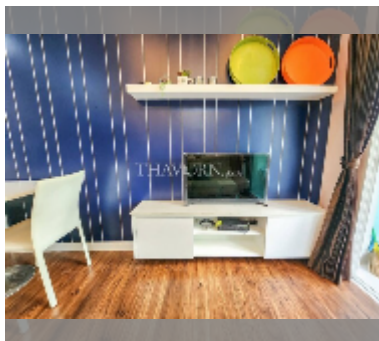

Condo for sale 1 bedroom 35 m² in Amazon Residence, Pattaya

฿ 2,300,000

UNIT PARAMETERS:

UID	FS-242784
quota	thai quota
type	1 bedroom
size	35m²
floor	1
view	pool access
quality	good
equipment: furniture, air conditioner, television, washing-machine, refrigerator	

PROJECT PARAMETERS:

district	Jomtien
buildings	4
floors	8
built in	2014
maintenance	฿ 14,700/year

FACILITIES:

General information: resort, shuttle bus, open parking.

Swimming pool: swimming pool, kids pool, water slides, waterfall, jacuzzi.

Chill zone: chill zone, garden.

Health zone: gym, sauna, hamam.

Other: reception, lobby, games room, CCTV, security, minimart, laundry.