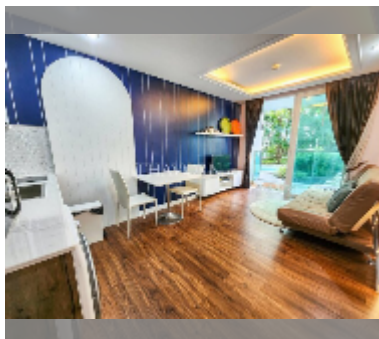

Condo for sale 1 bedroom 35 m² in Amazon Residence, Pattaya

฿ 2,300,000

UNIT PARAMETERS:

UID	FS-242784
quota	thai quota
type	1 bedroom
size	35m²
floor	1
view	pool access
quality	good
equipment: furniture, air conditioner, television, washing-machine, refrigerator	

PROJECT PARAMETERS:

district	Jomtien
buildings	4
floors	8
built in	2014
maintenance	฿ 14,700/year

FACILITIES:

General information: resort, shuttle bus, open parking.

Swimming pool: swimming pool, kids pool, water slides, waterfall, jacuzzi.

Chill zone: chill zone, garden.

Health zone: gym, sauna, hamam.

Other: reception, lobby, games room, CCTV, security, minimart, laundry.