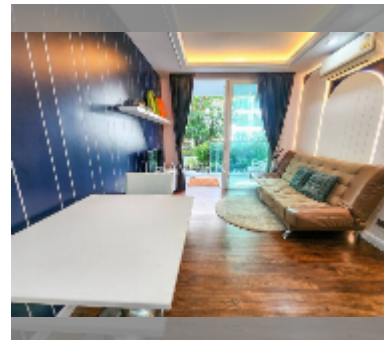

Condo for sale 1 bedroom 35 m² in Amazon Residence, Pattaya

฿ 2,300,000

UNIT PARAMETERS:

UID	FS-242784
quota	thai quota
type	1 bedroom
size	35m²
floor	1
view	pool access
quality	good
equipment: furniture, air conditioner, television, washing-machine, refrigerator	

PROJECT PARAMETERS:

district	Jomtien
buildings	4
floors	8
built in	2014
maintenance	฿ 14,700/year

FACILITIES:

General information: resort, shuttle bus, open parking.

Swimming pool: swimming pool, kids pool, water slides, waterfall, jacuzzi.

Chill zone: chill zone, garden.

Health zone: gym, sauna, hamam.

Other: reception, lobby, games room, CCTV, security, minimart, laundry.