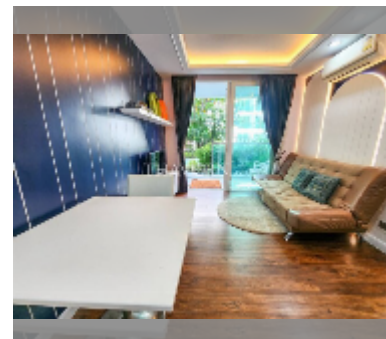

Condo for sale 1 bedroom 35 m² in Amazon Residence, Pattaya

฿ 2,300,000

UNIT PARAMETERS:

UID	FS-242784
quota	thai quota
type	1 bedroom
size	35m²
floor	1
view	pool access
quality	good
equipment: furniture, air conditioner, television, washing-machine, refrigerator	

PROJECT PARAMETERS:

district	Jomtien
buildings	4
floors	8
built in	2014
maintenance	฿ 14,700/year

FACILITIES:

General information: resort, shuttle bus, open parking.

Swimming pool: swimming pool, kids pool, water slides, waterfall, jacuzzi.

Chill zone: chill zone, garden.

Health zone: gym, sauna, hamam.

Other: reception, lobby, games room, CCTV, security, minimart, laundry.