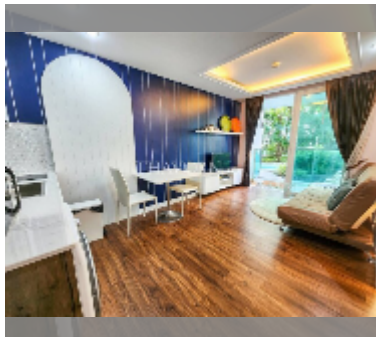

Condo for sale 1 bedroom 35 m² in Amazon Residence, Pattaya

฿ 2,300,000

UNIT PARAMETERS:

UID	FS-242784
quota	thai quota
type	1 bedroom
size	35m²
floor	1
view	pool access
quality	good
equipment: furniture, air conditioner, television, washing-machine, refrigerator	

PROJECT PARAMETERS:

district	Jomtien
buildings	4
floors	8
built in	2014
maintenance	฿ 14,700/year

FACILITIES:

General information: resort, shuttle bus, open parking.

Swimming pool: swimming pool, kids pool, water slides, waterfall, jacuzzi.

Chill zone: chill zone, garden.

Health zone: gym, sauna, hamam.

Other: reception, lobby, games room, CCTV, security, minimart, laundry.