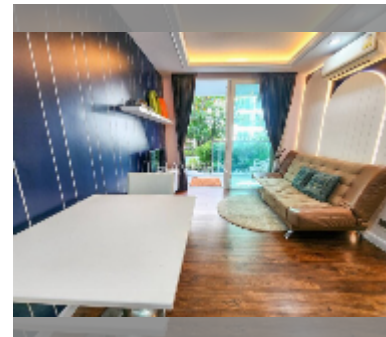

Condo for sale 1 bedroom 35 m² in Amazon Residence, Pattaya

฿ 2,300,000

UNIT PARAMETERS:

UID	FS-242784
quota	thai quota
type	1 bedroom
size	35m²
floor	1
view	pool access
quality	good
equipment: furniture, air conditioner, television, washing-machine, refrigerator	

PROJECT PARAMETERS:

district	Jomtien
buildings	4
floors	8
built in	2014
maintenance	฿ 14,700/year

FACILITIES:

General information: resort, shuttle bus, open parking.

Swimming pool: swimming pool, kids pool, water slides, waterfall, jacuzzi.

Chill zone: chill zone, garden.

Health zone: gym, sauna, hamam.

Other: reception, lobby, games room, CCTV, security, minimart, laundry.