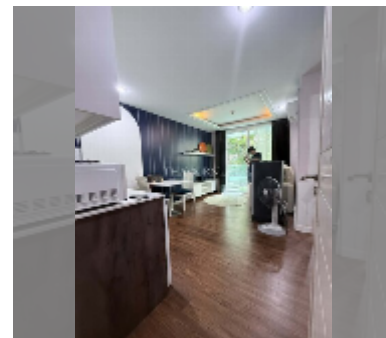

Condo for sale 1 bedroom 35 m² in Amazon Residence, Pattaya

฿ 2,300,000

UNIT PARAMETERS:

UID	FS-242784
quota	thai quota
type	1 bedroom
size	35m ²
floor	1
view	pool access
quality	good
equipment: furniture, air conditioner, television, washing-machine, refrigerator	

Chill zone: chill zone, garden.

Health zone: gym, sauna, hamam.

Other: reception, lobby, games room, CCTV, security, minimart, laundry.

[details](#)