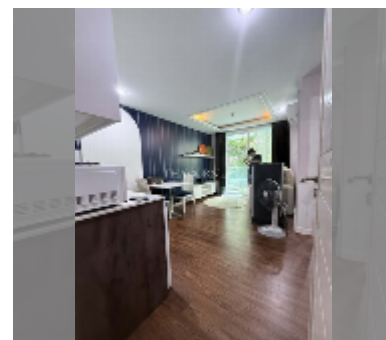

Condo for sale 1 bedroom 35 m² in Amazon Residence, Pattaya

฿ 2,300,000

UNIT PARAMETERS:

UID	FS-242784
quota	thai quota
type	1 bedroom
size	35m ²
floor	1
view	pool access
quality	good
equipment: furniture, air conditioner, television, washing-machine, refrigerator	

Chill zone: chill zone, garden.

Health zone: gym, sauna, hamam.

Other: reception, lobby, games room, CCTV, security, minimart, laundry.

[details](#)