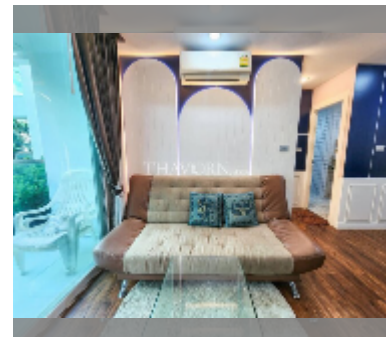

Condo for sale 1 bedroom 35 m² in Amazon Residence, Pattaya

฿ 2,300,000

UNIT PARAMETERS:

UID	FS-242784
quota	thai quota
type	1 bedroom
size	35m²
floor	1
view	pool access
quality	good
equipment: furniture, air conditioner, television, washing-machine, refrigerator	

PROJECT PARAMETERS:

district	Jomtien
buildings	4
floors	8
built in	2014
maintenance	฿ 14,700/year

FACILITIES:

General information: resort, shuttle bus, open parking.

Swimming pool: swimming pool, kids pool, water slides, waterfall, jacuzzi.

Chill zone: chill zone, garden.

Health zone: gym, sauna, hamam.

Other: reception, lobby, games room, CCTV, security, minimart, laundry.