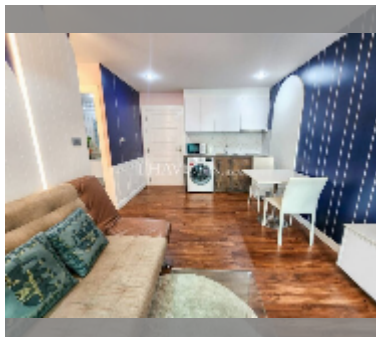

Condo for sale 1 bedroom 35 m² in Amazon Residence, Pattaya

฿ 2,300,000

UNIT PARAMETERS:

UID	FS-242784
quota	thai quota
type	1 bedroom
size	35m²
floor	1
view	pool access
quality	good
equipment: furniture, air conditioner, television, washing-machine, refrigerator	

PROJECT PARAMETERS:

district	Jomtien
buildings	4
floors	8
built in	2014
maintenance	฿ 14,700/year

FACILITIES:

General information: resort, shuttle bus, open parking.

Swimming pool: swimming pool, kids pool, water slides, waterfall, jacuzzi.

Chill zone: chill zone, garden.

Health zone: gym, sauna, hamam.

Other: reception, lobby, games room, CCTV, security, minimart, laundry.