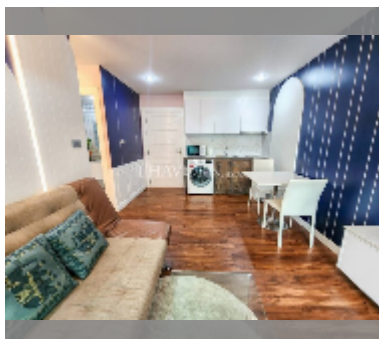

Condo for sale 1 bedroom 35 m² in Amazon Residence, Pattaya

฿ 2,300,000

UNIT PARAMETERS:

UID	FS-242784
quota	thai quota
type	1 bedroom
size	35m²
floor	1
view	pool access
quality	good
equipment: furniture, air conditioner, television, washing-machine, refrigerator	

PROJECT PARAMETERS:

district	Jomtien
buildings	4
floors	8
built in	2014
maintenance	฿ 14,700/year

FACILITIES:

General information: resort, shuttle bus, open parking.

Swimming pool: swimming pool, kids pool, water slides, waterfall, jacuzzi.

Chill zone: chill zone, garden.

Health zone: gym, sauna, hamam.

Other: reception, lobby, games room, CCTV, security, minimart, laundry.