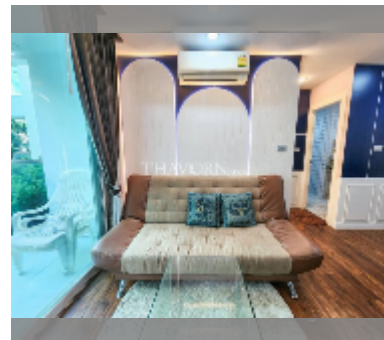

Condo for sale 1 bedroom 35 m² in Amazon Residence, Pattaya

฿ 2,300,000

UNIT PARAMETERS:

UID	FS-242784
quota	thai quota
type	1 bedroom
size	35m²
floor	1
view	pool access
quality	good
equipment: furniture, air conditioner, television, washing-machine, refrigerator	

PROJECT PARAMETERS:

district	Jomtien
buildings	4
floors	8
built in	2014
maintenance	฿ 14,700/year

FACILITIES:

General information: resort, shuttle bus, open parking.

Swimming pool: swimming pool, kids pool, water slides, waterfall, jacuzzi.

Chill zone: chill zone, garden.

Health zone: gym, sauna, hamam.

Other: reception, lobby, games room, CCTV, security, minimart, laundry.