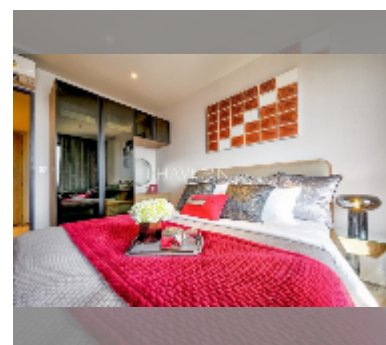

Condo for sale studio 28 m² in Once Pattaya, Pattaya

฿ 4,900,000

UNIT PARAMETERS:

UID	FS-242776
quota	foreign quota
type	studio
size	28m²
floor	23
view	city view
quality	good
equipment: furniture, air conditioner, television, washing-machine, refrigerator	

PROJECT PARAMETERS:

district	Wongamat
buildings	1
floors	32
built in	2023

FACILITIES:

General information: highrise, multy-level parking.

Swimming pool: swimming pool, rooftop pool, infinity view.

Chill zone: chill zone, garden, rooftop chillout.

Health zone: gym.

Other: reception, lobby, kids playgarden, CCTV, security, minimart, room service.