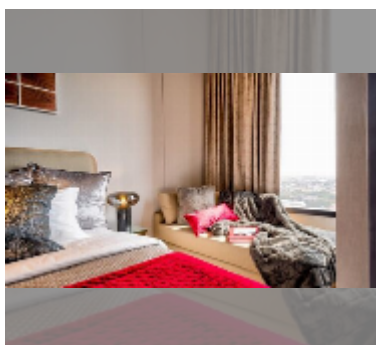

Condo for sale studio 28 m² in Once Pattaya, Pattaya

฿ 4,900,000

UNIT PARAMETERS:

UID	FS-242776
quota	foreign quota
type	studio
size	28m²
floor	23
view	city view
quality	good
equipment: furniture, air conditioner, television, washing-machine, refrigerator	

PROJECT PARAMETERS:

district	Wongamat
buildings	1
floors	32
built in	2023

FACILITIES:

General information: highrise, multy-level parking.

Swimming pool: swimming pool, rooftop pool, infinity view.

Chill zone: chill zone, garden, rooftop chillout.

Health zone: gym.

Other: reception, lobby, kids playgarden, CCTV, security, minimart, room service.