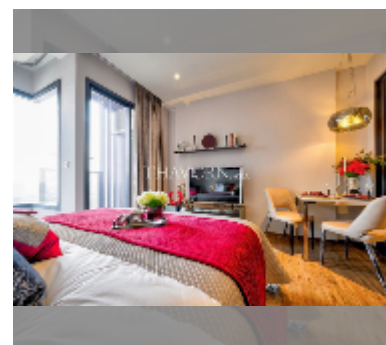

Condo for sale studio 28 m² in Once Pattaya, Pattaya

฿ 4,900,000

UNIT PARAMETERS:

UID	FS-242776
quota	foreign quota
type	studio
size	28m²
floor	23
view	city view
quality	good
equipment: furniture, air conditioner, television, washing-machine, refrigerator	

PROJECT PARAMETERS:

district	Wongamat
buildings	1
floors	32
built in	2023

FACILITIES:

General information: highrise, multy-level parking.

Swimming pool: swimming pool, rooftop pool, infinity view.

Chill zone: chill zone, garden, rooftop chillout.

Health zone: gym.

Other: reception, lobby, kids playgarden, CCTV, security, minimart, room service.