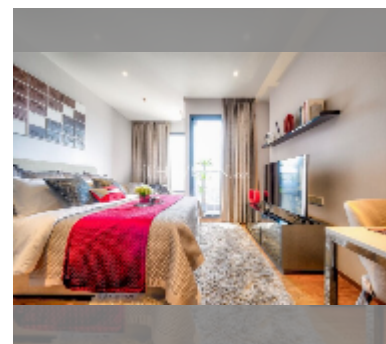

Condo for sale studio 28 m² in Once Pattaya, Pattaya

฿ 4,900,000

UNIT PARAMETERS:

UID	FS-242776
quota	foreign quota
type	studio
size	28m²
floor	23
view	city view
quality	good
equipment: furniture, air conditioner, television, washing-machine, refrigerator	

PROJECT PARAMETERS:

district	Wongamat
buildings	1
floors	32
built in	2023

FACILITIES:

General information: highrise, multy-level parking.

Swimming pool: swimming pool, rooftop pool, infinity view.

Chill zone: chill zone, garden, rooftop chillout.

Health zone: gym.

Other: reception, lobby, kids playgarden, CCTV, security, minimart, room service.