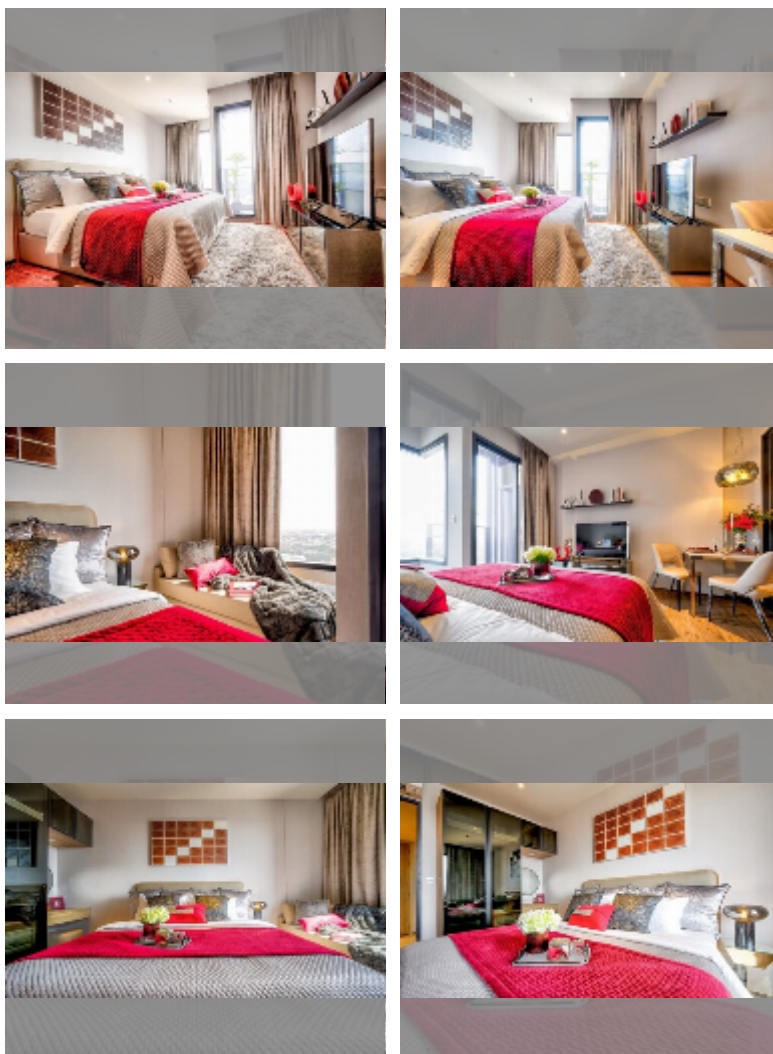

Condo for sale studio 28 m² in Once Pattaya, Pattaya

฿ 4,900,000

UNIT PARAMETERS:

UID	FS-242776
quota	foreign quota
type	studio
size	28m²
floor	23
view	city view
quality	good
equipment: furniture, air conditioner, television, washing-machine, refrigerator	

PROJECT PARAMETERS:

district	Wongamat
buildings	1
floors	32
built in	2023

FACILITIES:

General information: highrise, multy-level parking.

Swimming pool: swimming pool, rooftop pool, infinity view.

Chill zone: chill zone, garden, rooftop chillout.

Health zone: gym.

Other: reception, lobby, kids playgarden, CCTV, security, minimart, room service.