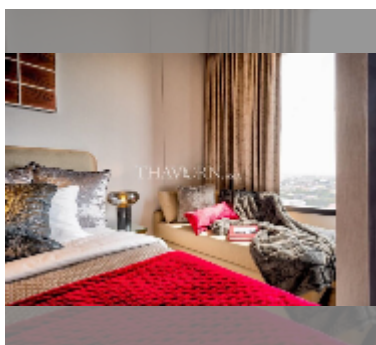

Condo for sale studio 28 m² in Once Pattaya, Pattaya

฿ 4,900,000

UNIT PARAMETERS:

UID	FS-242776
quota	foreign quota
type	studio
size	28m ²
floor	23
view	city view
quality	good
equipment: furniture, air conditioner, television, washing-machine, refrigerator	

Health zone: gym.

Other: reception, lobby, kids playgarden, CCTV, security, minimart, room service.

details