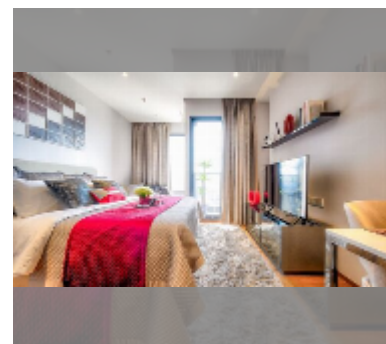

Condo for sale studio 28 m² in Once Pattaya, Pattaya

฿ 4,900,000

UNIT PARAMETERS:

UID	FS-242776
quota	foreign quota
type	studio
size	28m²
floor	23
view	city view
quality	good
equipment: furniture, air conditioner, television, washing-machine, refrigerator	

PROJECT PARAMETERS:

district	Wongamat
buildings	1
floors	32
built in	2023

FACILITIES:

General information: highrise, multy-level parking.

Swimming pool: swimming pool, rooftop pool, infinity view.

Chill zone: chill zone, garden, rooftop chillout.

Health zone: gym.

Other: reception, lobby, kids playgarden, CCTV, security, minimart, room service.