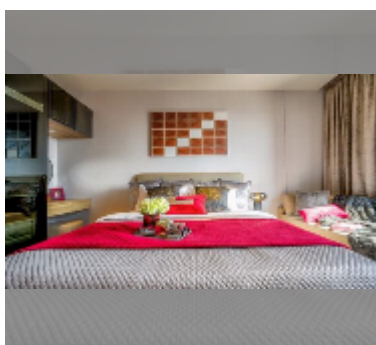

Condo for sale studio 28 m² in Once Pattaya, Pattaya

฿ 4,900,000

UNIT PARAMETERS:

UID	FS-242776
quota	foreign quota
type	studio
size	28m²
floor	23
view	city view
quality	good
equipment: furniture, air conditioner, television, washing-machine, refrigerator	

PROJECT PARAMETERS:

district	Wongamat
buildings	1
floors	32
built in	2023

FACILITIES:

General information: highrise, multy-level parking.

Swimming pool: swimming pool, rooftop pool, infinity view.

Chill zone: chill zone, garden, rooftop chillout.

Health zone: gym.

Other: reception, lobby, kids playgarden, CCTV, security, minimart, room service.