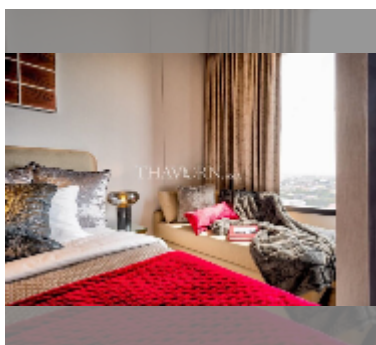

Condo for sale studio 28 m² in Once Pattaya, Pattaya

฿ 4,900,000

UNIT PARAMETERS:

UID	FS-242776
quota	foreign quota
type	studio
size	28m²
floor	23
view	city view
quality	good
equipment: furniture, air conditioner, television, washing-machine, refrigerator	

PROJECT PARAMETERS:

district	Wongamat
buildings	1
floors	32
built in	2023

FACILITIES:

General information: highrise, multy-level parking.

Swimming pool: swimming pool, rooftop pool, infinity view.

Chill zone: chill zone, garden, rooftop chillout.

Health zone: gym.

Other: reception, lobby, kids playgarden, CCTV, security, minimart, room service.