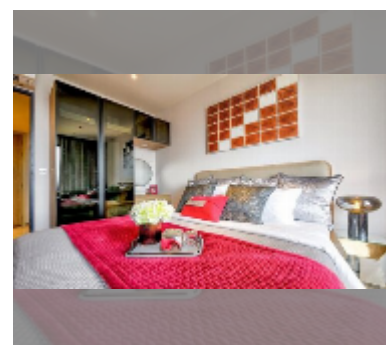

Condo for sale studio 28 m² in Once Pattaya, Pattaya

฿ 4,900,000

UNIT PARAMETERS:

UID	FS-242776
quota	foreign quota
type	studio
size	28m²
floor	23
view	city view
quality	good
equipment: furniture, air conditioner, television, washing-machine, refrigerator	

PROJECT PARAMETERS:

district	Wongamat
buildings	1
floors	32
built in	2023

FACILITIES:

General information: highrise, multy-level parking.

Swimming pool: swimming pool, rooftop pool, infinity view.

Chill zone: chill zone, garden, rooftop chillout.

Health zone: gym.

Other: reception, lobby, kids playgarden, CCTV, security, minimart, room service.