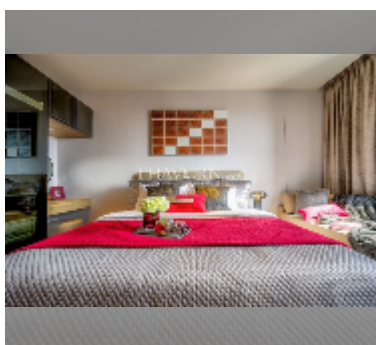

Condo for sale studio 28 m² in Once Pattaya, Pattaya

฿ 4,900,000

UNIT PARAMETERS:

UID	FS-242776
quota	foreign quota
type	studio
size	28m²
floor	23
view	city view
quality	good
equipment: furniture, air conditioner, television, washing-machine, refrigerator	

PROJECT PARAMETERS:

district	Wongamat
buildings	1
floors	32
built in	2023

FACILITIES:

General information: highrise, multy-level parking.

Swimming pool: swimming pool, rooftop pool, infinity view.

Chill zone: chill zone, garden, rooftop chillout.

Health zone: gym.

Other: reception, lobby, kids playgarden, CCTV, security, minimart, room service.