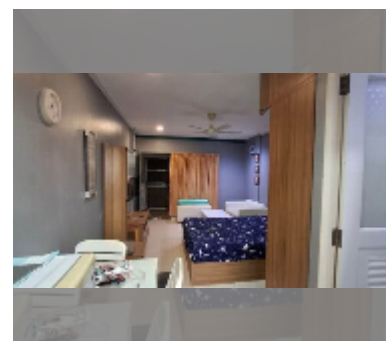

Condo for sale studio 26.26 m² in Fly Bird Condominium, Pattaya

฿ 820,000

UNIT PARAMETERS:

UID	FS-242775
quota	foreign quota
type	studio
size	26.26m²
floor	5
view	city view
equipment: furniture, air conditioner, television, refrigerator	

PROJECT PARAMETERS:

district	Central Pattaya
buildings	4
floors	5
built in	2000
maintenance	฿ 4,727/year

FACILITIES:

General information: lowrise, open parking.

Swimming pool: swimming pool.

Other: CCTV, security.