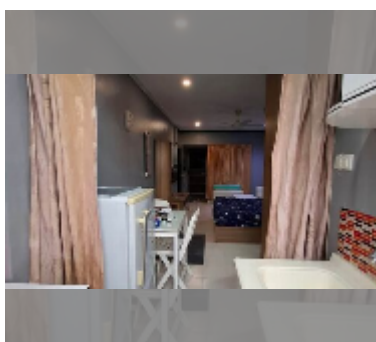

Condo for sale studio 26.26 m² in Fly Bird Condominium, Pattaya

฿ 820,000

UNIT PARAMETERS:

UID	FS-242775
quota	foreign quota
type	studio
size	26.26m²
floor	5
view	city view
equipment: furniture, air conditioner, television, refrigerator	

PROJECT PARAMETERS:

district	Central Pattaya
buildings	4
floors	5
built in	2000
maintenance	฿ 4,727/year

FACILITIES:

General information: lowrise, open parking.

Swimming pool: swimming pool.

Other: CCTV, security.