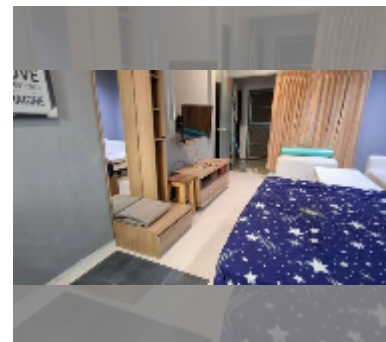

Condo for sale studio 26.26 m² in Fly Bird Condominium, Pattaya

฿ 820,000

UNIT PARAMETERS:

UID	FS-242775
quota	foreign quota
type	studio
size	26.26m²
floor	5
view	city view
equipment: furniture, air conditioner, television, refrigerator	

PROJECT PARAMETERS:

district	Central Pattaya
buildings	4
floors	5
built in	2000
maintenance	฿ 4,727/year

FACILITIES:

General information: lowrise, open parking.

Swimming pool: swimming pool.

Other: CCTV, security.