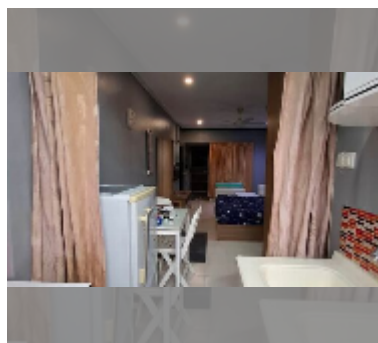

Condo for sale studio 26.26 m² in Fly Bird Condominium, Pattaya

฿ 820,000

UNIT PARAMETERS:

UID	FS-242775
quota	foreign quota
type	studio
size	26.26m²
floor	5
view	city view
equipment: furniture, air conditioner, television, refrigerator	

PROJECT PARAMETERS:

district	Central Pattaya
buildings	4
floors	5
built in	2000
maintenance	฿ 4,727/year

FACILITIES:

General information: lowrise, open parking.
Swimming pool: swimming pool.
Other: CCTV, security.