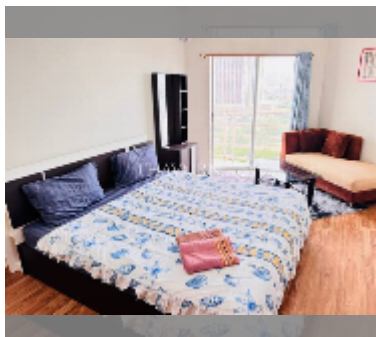

Condo for sale studio 33 m² in Jomtien beach condominium, Pattaya

฿ 1,650,000

UNIT PARAMETERS:

UID	FS-242774
quota	thai quota
type	studio
size	33m²
floor	15
view	city view
equipment: furniture, air conditioner, television, refrigerator	

PROJECT PARAMETERS:

district	Jomtien
buildings	5
floors	18
built in	1993

FACILITIES:

General information: highrise, open parking.

Swimming pool: swimming pool.

Chill zone: chill zone.

Health zone: gym.

Other: CCTV, security, minimart.