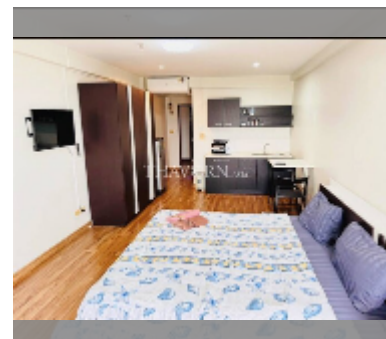

Condo for sale studio 33 m² in Jomtien beach condominium, Pattaya

฿ 1,650,000

UNIT PARAMETERS:

UID	FS-242774
quota	thai quota
type	studio
size	33m²
floor	15
view	city view
equipment: furniture, air conditioner, television, refrigerator	

PROJECT PARAMETERS:

district	Jomtien
buildings	5
floors	18
built in	1993

FACILITIES:

General information: highrise, open parking.

Swimming pool: swimming pool.

Chill zone: chill zone.

Health zone: gym.

Other: CCTV, security, minimart.