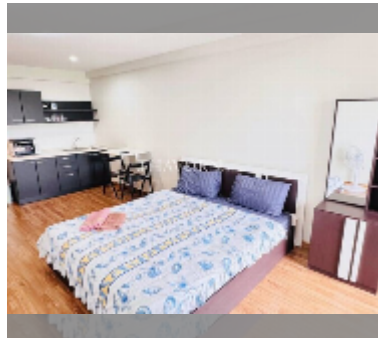

Condo for sale studio 33 m² in Jomtien beach condominium, Pattaya

฿ 1,650,000

UNIT PARAMETERS:

UID	FS-242774
quota	thai quota
type	studio
size	33m²
floor	15
view	city view
equipment: furniture, air conditioner, television, refrigerator	

PROJECT PARAMETERS:

district	Jomtien
buildings	5
floors	18
built in	1993

FACILITIES:

- General information: highrise, open parking.
- Swimming pool: swimming pool.
- Chill zone: chill zone.
- Health zone: gym.
- Other: CCTV, security, minimart.