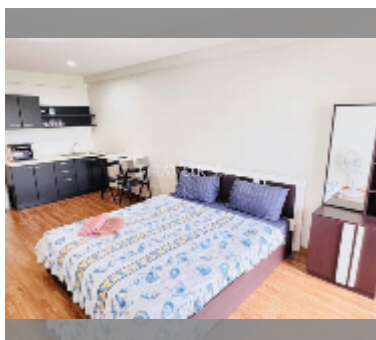

Condo for sale studio 33 m² in Jomtien beach condominium, Pattaya

฿ 1,650,000

UNIT PARAMETERS:

UID	FS-242774
quota	thai quota
type	studio
size	33m²
floor	15
view	city view
equipment: furniture, air conditioner, television, refrigerator	

PROJECT PARAMETERS:

district	Jomtien
buildings	5
floors	18
built in	1993

FACILITIES:

General information: highrise, open parking.

Swimming pool: swimming pool.

Chill zone: chill zone.

Health zone: gym.

Other: CCTV, security, minimart.