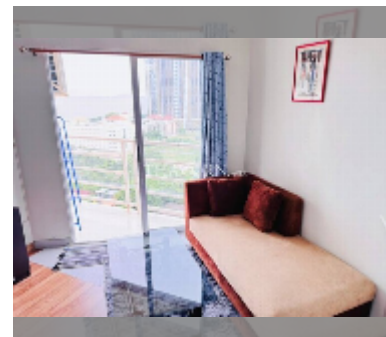

Condo for sale studio 33 m² in Jomtien beach condominium, Pattaya

฿ 1,650,000

UNIT PARAMETERS:

UID	FS-242774
quota	thai quota
type	studio
size	33m²
floor	15
view	city view
equipment: furniture, air conditioner, television, refrigerator	

PROJECT PARAMETERS:

district	Jomtien
buildings	5
floors	18
built in	1993

FACILITIES:

General information: highrise, open parking.

Swimming pool: swimming pool.

Chill zone: chill zone.

Health zone: gym.

Other: CCTV, security, minimart.