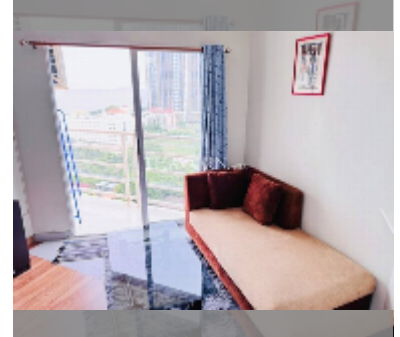

Condo for sale studio 33 m² in Jomtien beach condominium, Pattaya

฿ 1,650,000

UNIT PARAMETERS:

UID	FS-242774
quota	thai quota
type	studio
size	33m²
floor	15
view	city view
equipment: furniture, air conditioner, television, refrigerator	

PROJECT PARAMETERS:

district	Jomtien
buildings	5
floors	18
built in	1993

FACILITIES:

- General information: highrise, open parking.
- Swimming pool: swimming pool.
- Chill zone: chill zone.
- Health zone: gym.
- Other: CCTV, security, minimart.