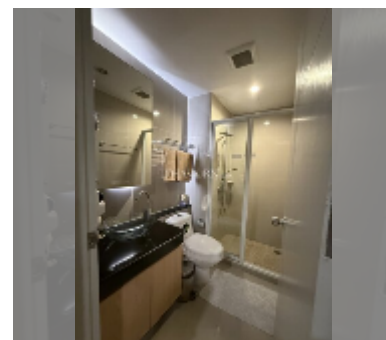

Condo for sale studio 25 m² in The Twin Tower Jomtien, Pattaya

฿ 1,735,000

UNIT PARAMETERS:

UID	FS-242771
quota	thai quota
type	studio
size	25m ²
floor	12
view	pool view
quality	good
online viewing	yes

PROJECT PARAMETERS:

Health zone: gym.

Other: reception, lobby, CCTV, security, laundry.

[details](#)