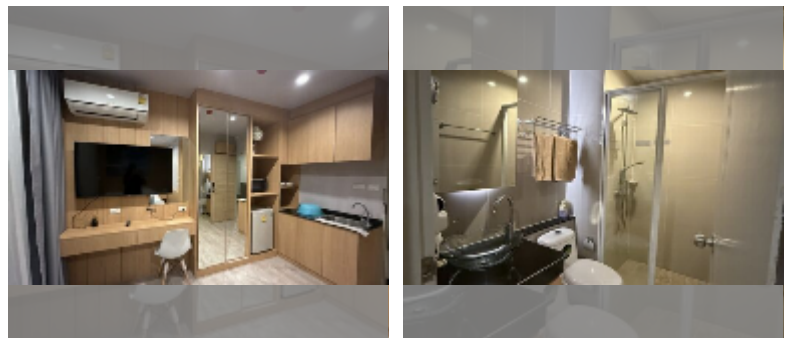

Condo for sale studio 25 m² in The Twin Tower Jomtien, Pattaya

฿ 1,735,000

UNIT PARAMETERS:

UID	FS-242771
quota	thai quota
type	studio
size	25m ²
floor	12
view	pool view
quality	good
online viewing	yes

PROJECT PARAMETERS:

district	Jomtien
buildings	2
floors	31
built in	2015
maintenance	฿ 7,500/year

FACILITIES:

General information: highrise, meters to beach: 500, open parking, covered parking.
Swimming pool: swimming pool.
Health zone: gym.
Other: reception, lobby, CCTV, security, laundry.