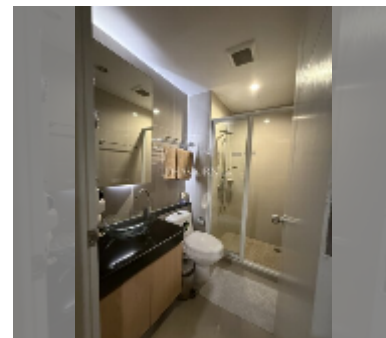

Condo for sale studio 25 m² in The Twin Tower Jomtien, Pattaya

฿ 1,735,000

UNIT PARAMETERS:

UID	FS-242771
quota	thai quota
type	studio
size	25m ²
floor	12
view	pool view
quality	good
online viewing	yes

PROJECT PARAMETERS:

district	Jomtien
buildings	2
floors	31
built in	2015
maintenance	฿ 7,500/year

FACILITIES:

General information: highrise, meters to beach: 500, open parking, covered parking.

Swimming pool: swimming pool.

Health zone: gym.

Other: reception, lobby, CCTV, security, laundry.

[details](#)