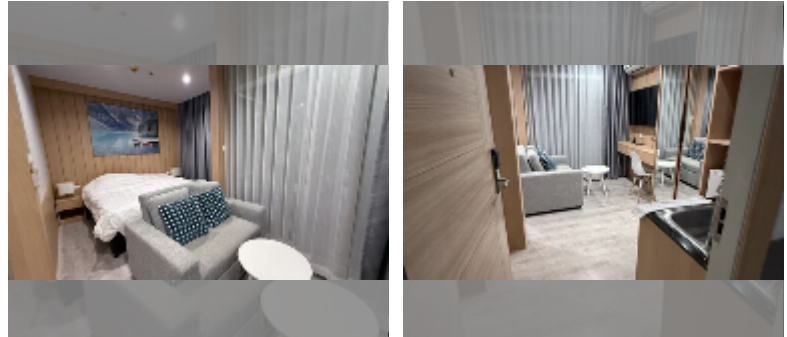

Condo for sale studio 25 m² in The Twin Tower Jomtien, Pattaya

฿ 1,735,000

UNIT PARAMETERS:

UID	FS-242771
quota	thai quota
type	studio
size	25m ²
floor	12
view	pool view
quality	good
online viewing	yes

PROJECT PARAMETERS:

district	Jomtien
buildings	2
floors	31
built in	2015
maintenance	฿ 7,500/year

FACILITIES:

General information: highrise, meters to beach: 500, open parking, covered parking.
Swimming pool: swimming pool.
Health zone: gym.
Other: reception, lobby, CCTV, security, laundry.