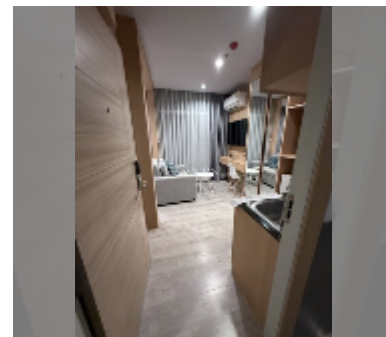

Condo for sale studio 25 m² in The Twin Tower Jomtien, Pattaya

฿ 1,735,000

UNIT PARAMETERS:

UID	FS-242771
quota	thai quota
type	studio
size	25m ²
floor	12
view	pool view
quality	good
online viewing	yes

PROJECT PARAMETERS:

Health zone: gym.

Other: reception, lobby, CCTV, security, laundry.

[details](#)