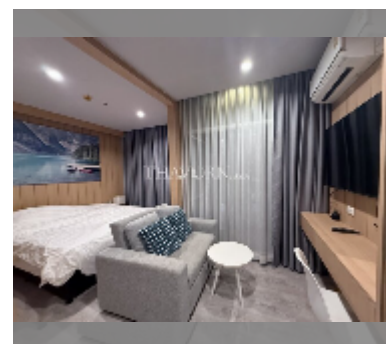

Condo for sale studio 25 m² in The Twin Tower Jomtien, Pattaya

฿ 1,735,000

UNIT PARAMETERS:

UID	FS-242771
quota	thai quota
type	studio
size	25m²
floor	12
view	pool view
quality	good
online viewing	yes

PROJECT PARAMETERS:

district	Jomtien
buildings	2
floors	31
built in	2015
maintenance	฿ 7,500/year

FACILITIES:

General information: highrise, meters to beach: 500, open parking, covered parking.

Swimming pool: swimming pool.

Health zone: gym.

Other: reception, lobby, CCTV, security, laundry.