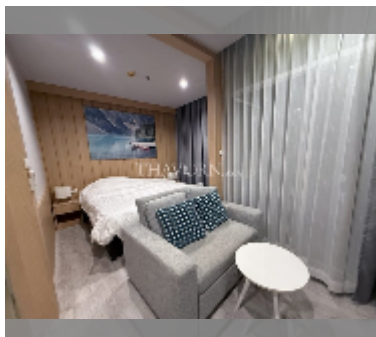

Condo for sale studio 25 m² in The Twin Tower Jomtien, Pattaya

฿ 1,735,000

UNIT PARAMETERS:

UID	FS-242771
quota	thai quota
type	studio
size	25m²
floor	12
view	pool view
quality	good
online viewing	yes

PROJECT PARAMETERS:

district	Jomtien
buildings	2
floors	31
built in	2015
maintenance	฿ 7,500/year

FACILITIES:

General information: highrise, meters to beach: 500, open parking, covered parking.

Swimming pool: swimming pool.

Health zone: gym.

Other: reception, lobby, CCTV, security, laundry.