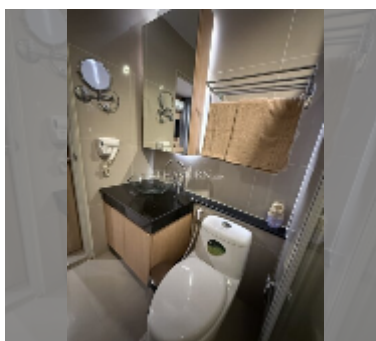

Condo for sale studio 25 m² in The Twin Tower Jomtien, Pattaya

฿ 1,735,000

UNIT PARAMETERS:

UID	FS-242771
quota	thai quota
type	studio
size	25m ²
floor	12
view	pool view
quality	good
online viewing	yes

PROJECT PARAMETERS:

Health zone: gym.

Other: reception, lobby, CCTV, security, laundry.

[details](#)