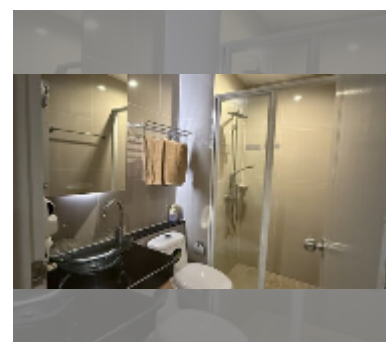

Condo for sale studio 25 m² in The Twin Tower Jomtien, Pattaya

฿ 1,735,000

UNIT PARAMETERS:

UID	FS-242771
quota	thai quota
type	studio
size	25m ²
floor	12
view	pool view
quality	good
online viewing	yes

PROJECT PARAMETERS:

Health zone: gym.

Other: reception, lobby, CCTV, security, laundry.

details