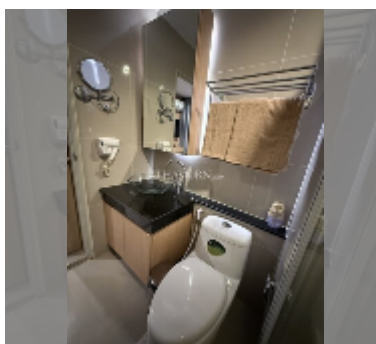

Condo for sale studio 25 m² in The Twin Tower Jomtien, Pattaya

฿ 1,735,000

UNIT PARAMETERS:

UID	FS-242771
quota	thai quota
type	studio
size	25m ²
floor	12
view	pool view
quality	good
online viewing	yes

PROJECT PARAMETERS:

Health zone: gym.

Other: reception, lobby, CCTV, security, laundry.

[details](#)