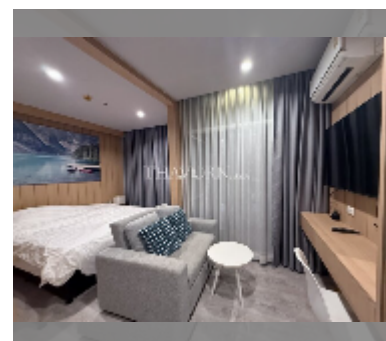

Condo for sale studio 25 m² in The Twin Tower Jomtien, Pattaya

฿ 1,735,000

UNIT PARAMETERS:

UID	FS-242771
quota	thai quota
type	studio
size	25m²
floor	12
view	pool view
quality	good
online viewing	yes

PROJECT PARAMETERS:

district	Jomtien
buildings	2
floors	31
built in	2015
maintenance	฿ 7,500/year

FACILITIES:

General information: highrise, meters to beach: 500, open parking, covered parking.

Swimming pool: swimming pool.

Health zone: gym.

Other: reception, lobby, CCTV, security, laundry.