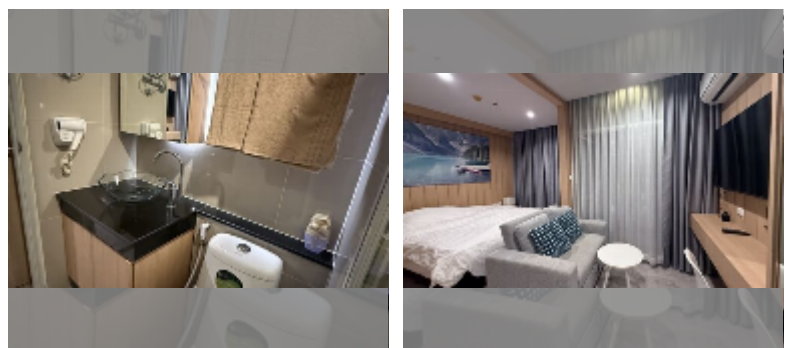

Condo for sale studio 25 m² in The Twin Tower Jomtien, Pattaya

฿ 1,735,000

UNIT PARAMETERS:

UID	FS-242771
quota	thai quota
type	studio
size	25m ²
floor	12
view	pool view
quality	good
online viewing	yes

PROJECT PARAMETERS:

district	Jomtien
buildings	2
floors	31
built in	2015
maintenance	฿ 7,500/year

FACILITIES:

General information: highrise, meters to beach: 500, open parking, covered parking.
Swimming pool: swimming pool.
Health zone: gym.
Other: reception, lobby, CCTV, security, laundry.