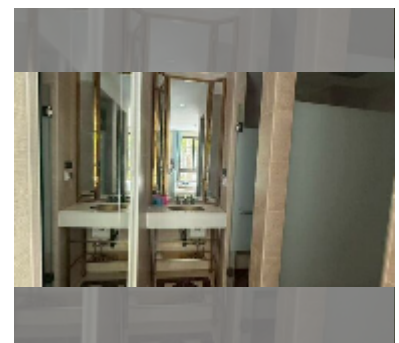

## Condo for sale 1 bedroom 35 m<sup>2</sup> in Espana Condo Resort Pattaya, Pattaya

**฿ 2,090,000**

**UNIT PARAMETERS:**

UID	FS-242770
quota	foreign quota
type	1 bedroom
size	35m <sup>2</sup>
floor	1
view	pool access
equipment: furniture, air conditioner, television, washing-machine, refrigerator	

**PROJECT PARAMETERS:**

district	Jomtien
buildings	7
floors	8
built in	2018
maintenance	฿ 18,900/year

**FACILITIES:**

**General information:** resort, underground parking, open parking, covered parking.  
**Swimming pool:** swimming pool, kids pool.  
**Chill zone:** chill zone.  
**Health zone:** gym, sauna.  
**Other:** lobby, kids playgarden, CCTV, security, minimart.