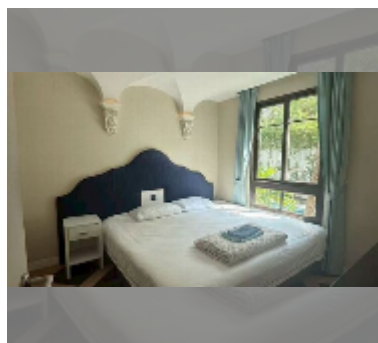

## Condo for sale 1 bedroom 35 m<sup>2</sup> in Espana Condo Resort Pattaya, Pattaya

**฿ 2,090,000**

**UNIT PARAMETERS:**

UID	FS-242770
quota	foreign quota
type	1 bedroom
size	35m <sup>2</sup>
floor	1
view	pool access
equipment: furniture, air conditioner, television, washing-machine, refrigerator	

**PROJECT PARAMETERS:**

district	Jomtien
buildings	7
floors	8
built in	2018
maintenance	฿ 18,900/year

**FACILITIES:**

**General information:** resort, underground parking, open parking, covered parking.  
**Swimming pool:** swimming pool, kids pool.  
**Chill zone:** chill zone.  
**Health zone:** gym, sauna.  
**Other:** lobby, kids playgarden, CCTV, security, minimart.