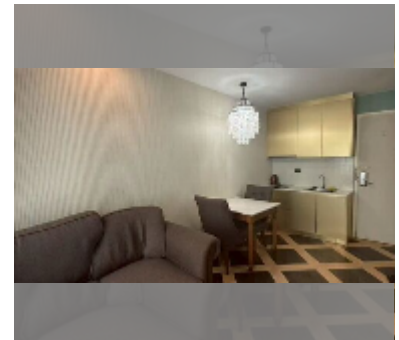

## Condo for sale 1 bedroom 35 m<sup>2</sup> in Espana Condo Resort Pattaya, Pattaya

**฿ 2,090,000**

**UNIT PARAMETERS:**

UID	FS-242770
quota	foreign quota
type	1 bedroom
size	35m <sup>2</sup>
floor	1
view	pool access
equipment: furniture, air conditioner, television, washing-machine, refrigerator	

**PROJECT PARAMETERS:**

district	Jomtien
buildings	7
floors	8
built in	2018
maintenance	฿ 18,900/year

**FACILITIES:**

**General information:** resort, underground parking, open parking, covered parking.  
**Swimming pool:** swimming pool, kids pool.  
**Chill zone:** chill zone.  
**Health zone:** gym, sauna.  
**Other:** lobby, kids playgarden, CCTV, security, minimart.