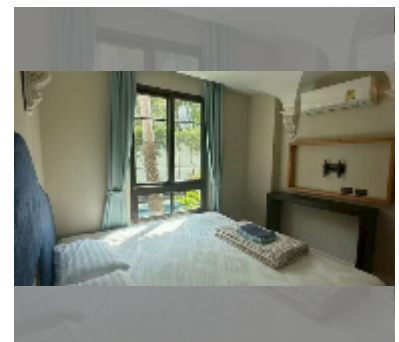

## Condo for sale 1 bedroom 35 m<sup>2</sup> in Espana Condo Resort Pattaya, Pattaya

**฿ 2,090,000**

**UNIT PARAMETERS:**

UID	FS-242770
quota	foreign quota
type	1 bedroom
size	35m <sup>2</sup>
floor	1
view	pool access
equipment: furniture, air conditioner, television, washing-machine, refrigerator	

**PROJECT PARAMETERS:**

district	Jomtien
buildings	7
floors	8
built in	2018
maintenance	฿ 18,900/year

**FACILITIES:**

**General information:** resort, underground parking, open parking, covered parking.  
**Swimming pool:** swimming pool, kids pool.  
**Chill zone:** chill zone.  
**Health zone:** gym, sauna.  
**Other:** lobby, kids playgarden, CCTV, security, minimart.