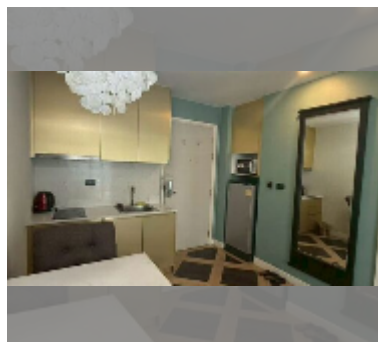

## Condo for sale 1 bedroom 35 m<sup>2</sup> in Espana Condo Resort Pattaya, Pattaya

**฿ 2,090,000**

**UNIT PARAMETERS:**

UID	FS-242770
quota	foreign quota
type	1 bedroom
size	35m <sup>2</sup>
floor	1
view	pool access
equipment: furniture, air conditioner, television, washing-machine, refrigerator	

**PROJECT PARAMETERS:**

district	Jomtien
buildings	7
floors	8
built in	2018
maintenance	฿ 18,900/year

**FACILITIES:**

**General information:** resort, underground parking, open parking, covered parking.  
**Swimming pool:** swimming pool, kids pool.  
**Chill zone:** chill zone.  
**Health zone:** gym, sauna.  
**Other:** lobby, kids playgarden, CCTV, security, minimart.