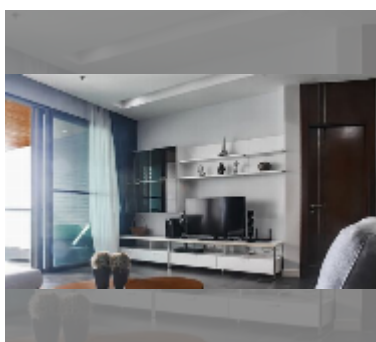

Condo for sale 2 bedroom 153.8 m² in Ananya Beachfront Wongamat, Pattaya

฿ 15,500,000

UNIT PARAMETERS:

UID	FS-242769
quota	foreign quota
type	2 bedroom
size	153.8m ²
floor	5
view	sea view
quality	excellent
equipment: furniture, air conditioner, television, washing-machine, refrigerator	
online viewing	yes

Health zone: gym, sauna.

Other: lobby, CCTV, security, laundry.

[details](#)