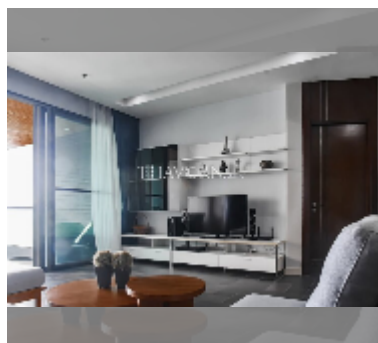

Condo for sale 2 bedroom 153.8 m² in Ananya Beachfront Wongamat, Pattaya

฿ 15,500,000

UNIT PARAMETERS:

UID	FS-242769
quota	foreign quota
type	2 bedroom
size	153.8m²
floor	5
view	sea view
quality	excellent
equipment: furniture, air conditioner, television, washing-machine, refrigerator	
online viewing	yes

PROJECT PARAMETERS:

district	Wongamat
buildings	2
floors	5
built in	2009
maintenance	฿ 92,280/year

FACILITIES:

General information: lowrise, underground parking.

Swimming pool: swimming pool, jacuzzi.

Chill zone: chill zone, garden.

Health zone: gym, sauna.

Other: lobby, CCTV, security, laundry.