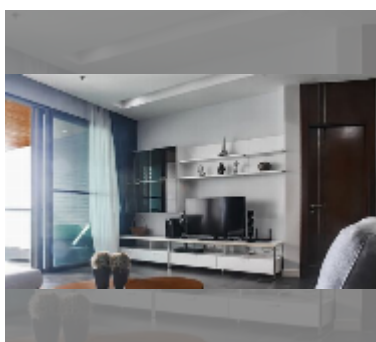

## Condo for sale 2 bedroom 153.8 m<sup>2</sup> in Ananya Beachfront Wongamat, Pattaya

**฿ 15,500,000**

**UNIT PARAMETERS:**

UID	FS-242769
quota	foreign quota
type	2 bedroom
size	153.8m <sup>2</sup>
floor	5
view	sea view
quality	excellent
equipment: furniture, air conditioner, television, washing-machine, refrigerator	
online viewing	yes

Chill zone: chill zone, garden.

Health zone: gym, sauna.

Other: lobby, CCTV, security, laundry.

details