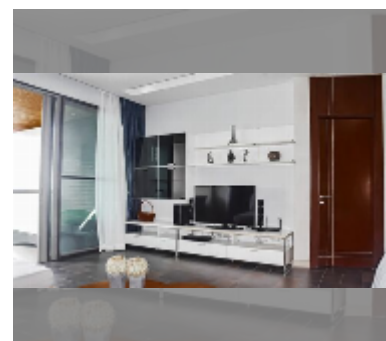

## Condo for sale 2 bedroom 153.8 m<sup>2</sup> in Ananya Beachfront Wongamat, Pattaya

**฿ 15,500,000**

**UNIT PARAMETERS:**

UID	FS-242769
quota	foreign quota
type	2 bedroom
size	153.8m <sup>2</sup>
floor	5
view	sea view
quality	excellent
equipment: furniture, air conditioner, television, washing-machine, refrigerator	
online viewing	yes

Chill zone: chill zone, garden.

Health zone: gym, sauna.

Other: lobby, CCTV, security, laundry.

details