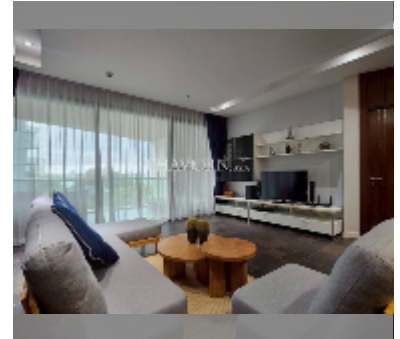

Condo for sale 2 bedroom 153.8 m² in Ananya Beachfront Wongamat, Pattaya

฿ 15,500,000

UNIT PARAMETERS:

| | |
|--|---------------------|
| UID | FS-242769 |
| quota | foreign quota |
| type | 2 bedroom |
| size | 153.8m ² |
| floor | 5 |
| view | sea view |
| quality | excellent |
| equipment: furniture, air conditioner, television, washing-machine, refrigerator | |
| online viewing | yes |

Swimming pool: swimming pool, jacuzzi.

Chill zone: chill zone, garden.

Health zone: gym, sauna.

Other: lobby, CCTV, security, laundry.

details