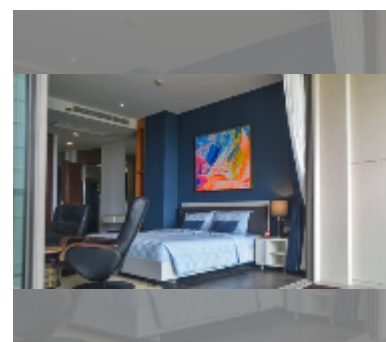

Condo for sale 2 bedroom 153.8 m² in Ananya Beachfront Wongamat, Pattaya

฿ 15,500,000

UNIT PARAMETERS:

UID	FS-242769
quota	foreign quota
type	2 bedroom
size	153.8m²
floor	5
view	sea view
quality	excellent
equipment: furniture, air conditioner, television, washing-machine, refrigerator	
online viewing	yes

PROJECT PARAMETERS:

district	Wongamat
buildings	2
floors	5
built in	2009
maintenance	฿ 92,280/year

FACILITIES:

General information: lowrise, underground parking.

Swimming pool: swimming pool, jacuzzi.

Chill zone: chill zone, garden.

Health zone: gym, sauna.

Other: lobby, CCTV, security, laundry.