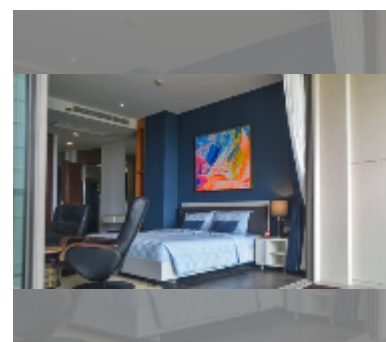

Condo for sale 2 bedroom 153.8 m² in Ananya Beachfront Wongamat, Pattaya

฿ 15,500,000

UNIT PARAMETERS:

UID	FS-242769
quota	foreign quota
type	2 bedroom
size	153.8m ²
floor	5
view	sea view
quality	excellent
equipment: furniture, air conditioner, television, washing-machine, refrigerator	
online viewing	yes

Health zone: gym, sauna.

Other: lobby, CCTV, security, laundry.

[details](#)