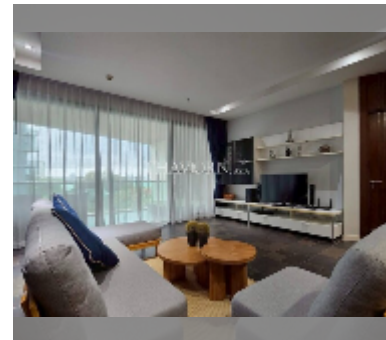

Condo for sale 2 bedroom 153.8 m² in Ananya Beachfront Wongamat, Pattaya

฿ 15,500,000

UNIT PARAMETERS:

UID	FS-242769
quota	foreign quota
type	2 bedroom
size	153.8m ²
floor	5
view	sea view
quality	excellent
equipment: furniture, air conditioner, television, washing-machine, refrigerator	
online viewing	yes

Health zone: gym, sauna.

Other: lobby, CCTV, security, laundry.

[details](#)