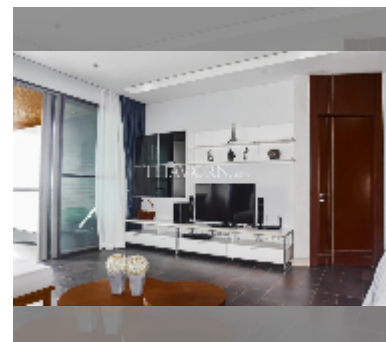

Condo for sale 2 bedroom 153.8 m² in Ananya Beachfront Wongamat, Pattaya

฿ 15,500,000

UNIT PARAMETERS:

UID	FS-242769
quota	foreign quota
type	2 bedroom
size	153.8m ²
floor	5
view	sea view
quality	excellent
equipment: furniture, air conditioner, television, washing-machine, refrigerator	
online viewing	yes

Health zone: gym, sauna.

Other: lobby, CCTV, security, laundry.

[details](#)