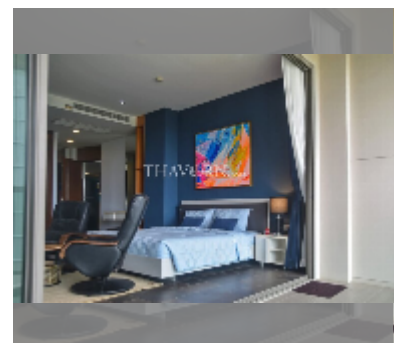

Condo for sale 2 bedroom 153.8 m² in Ananya Beachfront Wongamat, Pattaya

฿ 15,500,000

UNIT PARAMETERS:

UID	FS-242769
quota	foreign quota
type	2 bedroom
size	153.8m²
floor	5
view	sea view
quality	excellent
equipment: furniture, air conditioner, television, washing-machine, refrigerator	
online viewing	yes

PROJECT PARAMETERS:

district	Wongamat
buildings	2
floors	5
built in	2009
maintenance	฿ 92,280/year

FACILITIES:

General information: lowrise, underground parking.

Swimming pool: swimming pool, jacuzzi.

Chill zone: chill zone, garden.

Health zone: gym, sauna.

Other: lobby, CCTV, security, laundry.