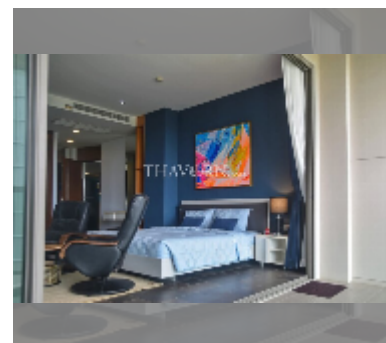

Condo for sale 2 bedroom 153.8 m² in Ananya Beachfront Wongamat, Pattaya

฿ 15,500,000

UNIT PARAMETERS:

UID	FS-242769
quota	foreign quota
type	2 bedroom
size	153.8m ²
floor	5
view	sea view
quality	excellent
equipment: furniture, air conditioner, television, washing-machine, refrigerator	
online viewing	yes

Health zone: gym, sauna.

Other: lobby, CCTV, security, laundry.

[details](#)