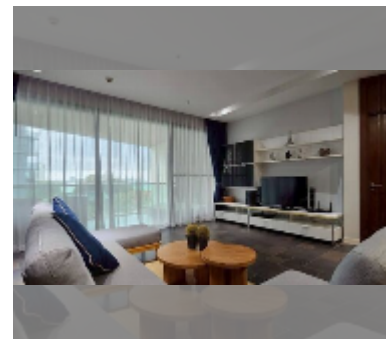

## Condo for sale 2 bedroom 153.8 m<sup>2</sup> in Ananya Beachfront Wongamat, Pattaya

**฿ 15,500,000**

**UNIT PARAMETERS:**

UID	FS-242769
quota	foreign quota
type	2 bedroom
size	153.8m <sup>2</sup>
floor	5
view	sea view
quality	excellent
equipment: furniture, air conditioner, television, washing-machine, refrigerator	
online viewing	yes

Chill zone: chill zone, garden.

Health zone: gym, sauna.

Other: lobby, CCTV, security, laundry.

details