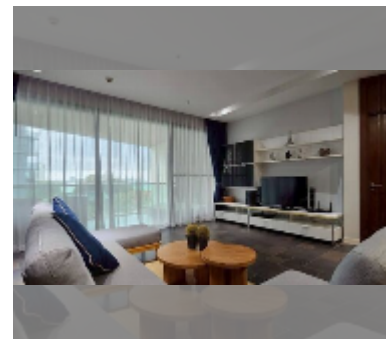

Condo for sale 2 bedroom 153.8 m² in Ananya Beachfront Wongamat, Pattaya

฿ 15,500,000

UNIT PARAMETERS:

UID	FS-242769
quota	foreign quota
type	2 bedroom
size	153.8m ²
floor	5
view	sea view
quality	excellent
equipment: furniture, air conditioner, television, washing-machine, refrigerator	
online viewing	yes

Health zone: gym, sauna.

Other: lobby, CCTV, security, laundry.

[details](#)