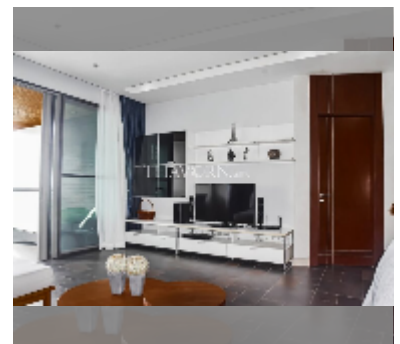

Condo for sale 2 bedroom 153.8 m² in Ananya Beachfront Wongamat, Pattaya

฿ 15,500,000

UNIT PARAMETERS:

| | |
|--|---------------------|
| UID | FS-242769 |
| quota | foreign quota |
| type | 2 bedroom |
| size | 153.8m ² |
| floor | 5 |
| view | sea view |
| quality | excellent |
| equipment: furniture, air conditioner, television, washing-machine, refrigerator | |
| online viewing | yes |

Swimming pool: swimming pool, jacuzzi.

Chill zone: chill zone, garden.

Health zone: gym, sauna.

Other: lobby, CCTV, security, laundry.

details