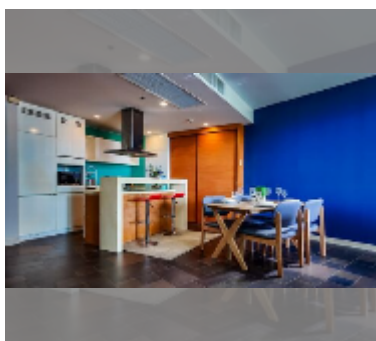

Condo for sale 2 bedroom 153.8 m² in Ananya Beachfront Wongamat, Pattaya

฿ 15,500,000

UNIT PARAMETERS:

UID	FS-242769
quota	foreign quota
type	2 bedroom
size	153.8m²
floor	5
view	sea view
quality	excellent
equipment: furniture, air conditioner, television, washing-machine, refrigerator	
online viewing	yes

PROJECT PARAMETERS:

district	Wongamat
buildings	2
floors	5
built in	2009
maintenance	฿ 92,280/year

FACILITIES:

General information: lowrise, underground parking.

Swimming pool: swimming pool, jacuzzi.

Chill zone: chill zone, garden.

Health zone: gym, sauna.

Other: lobby, CCTV, security, laundry.