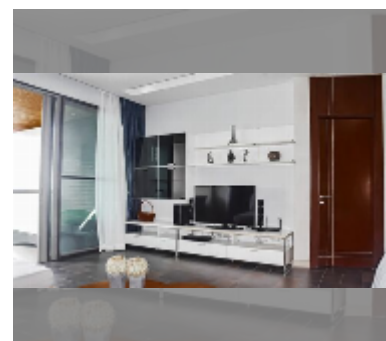

Condo for sale 2 bedroom 153.8 m² in Ananya Beachfront Wongamat, Pattaya

฿ 15,500,000

UNIT PARAMETERS:

UID	FS-242769
quota	foreign quota
type	2 bedroom
size	153.8m ²
floor	5
view	sea view
quality	excellent
equipment: furniture, air conditioner, television, washing-machine, refrigerator	
online viewing	yes

Health zone: gym, sauna.

Other: lobby, CCTV, security, laundry.

[details](#)