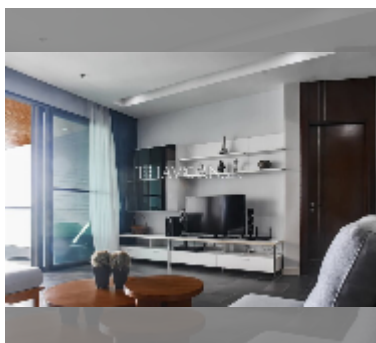

Condo for sale 2 bedroom 153.8 m² in Ananya Beachfront Wongamat, Pattaya

฿ 15,500,000

UNIT PARAMETERS:

UID	FS-242769
quota	foreign quota
type	2 bedroom
size	153.8m ²
floor	5
view	sea view
quality	excellent
equipment: furniture, air conditioner, television, washing-machine, refrigerator	
online viewing	yes

Health zone: gym, sauna.

Other: lobby, CCTV, security, laundry.

[details](#)