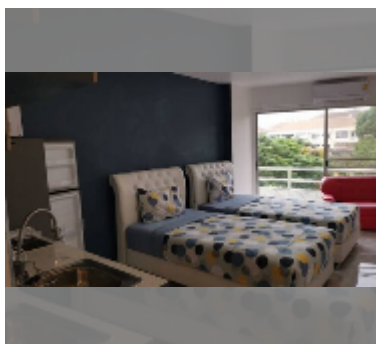

Condo for sale studio 28.79 m² in View Talay 1, Pattaya

฿ 1,472,000

UNIT PARAMETERS:

UID	FS-242768
quota	foreign quota
type	studio
size	28.79m ²
floor	3
view	city view
online viewing	yes

PROJECT PARAMETERS:

Chill zone: garden.

Health zone: massage.

Other: lobby, CCTV, security, minimart, laundry, room service.

details