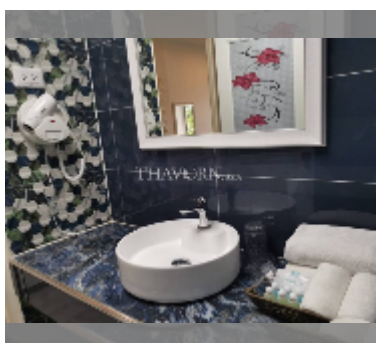

Condo for sale studio 28.79 m² in View Talay 1, Pattaya

฿ 1,472,000

UNIT PARAMETERS:

UID	FS-242768
quota	foreign quota
type	studio
size	28.79m²
floor	3
view	city view
online viewing	yes

PROJECT PARAMETERS:

district	Thappraya
buildings	2
floors	15
built in	1997
maintenance	B 6,910/year

FACILITIES:

General information: highrise, meters to beach: 600, minutes to beach: 10, open parking.

Swimming pool: swimming pool, kids pool.

Chill zone: garden.

Health zone: massage.

Other: lobby, CCTV, security, minimart, laundry, room service.