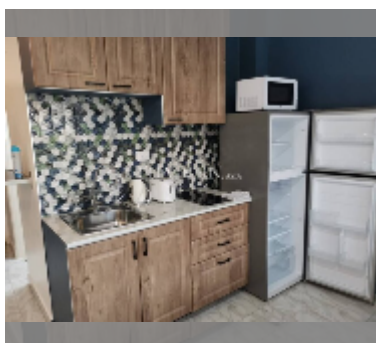

Condo for sale studio 28.79 m² in View Talay 1, Pattaya

฿ 1,472,000

UNIT PARAMETERS:

UID	FS-242768
quota	foreign quota
type	studio
size	28.79m²
floor	3
view	city view
online viewing	yes

PROJECT PARAMETERS:

district	Thappraya
buildings	2
floors	15
built in	1997
maintenance	B 6,910/year

FACILITIES:

General information: highrise, meters to beach: 600, minutes to beach: 10, open parking.

Swimming pool: swimming pool, kids pool.

Chill zone: garden.

Health zone: massage.

Other: lobby, CCTV, security, minimart, laundry, room service.