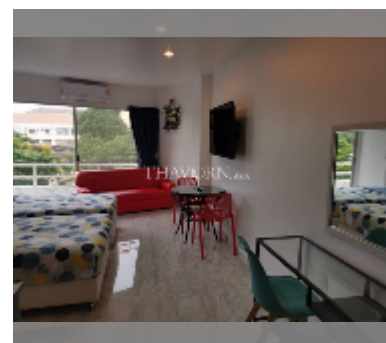

Condo for sale studio 28.79 m² in View Talay 1, Pattaya

฿ 1,472,000

UNIT PARAMETERS:

UID	FS-242768
quota	foreign quota
type	studio
size	28.79m ²
floor	3
view	city view
online viewing	yes

PROJECT PARAMETERS:

Chill zone: garden.

Health zone: massage.

Other: lobby, CCTV, security, minimart, laundry, room service.

details