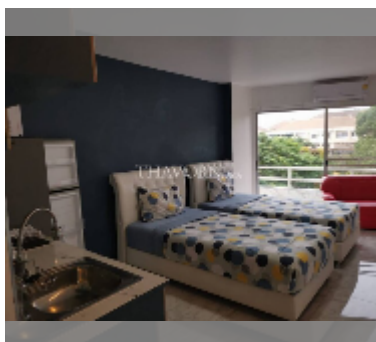

Condo for sale studio 28.79 m² in View Talay 1, Pattaya

฿ 1,472,000

UNIT PARAMETERS:

UID	FS-242768
quota	foreign quota
type	studio
size	28.79m²
floor	3
view	city view
online viewing	yes

PROJECT PARAMETERS:

district	Thappraya
buildings	2
floors	15
built in	1997
maintenance	B 6,910/year

FACILITIES:

General information: highrise, meters to beach: 600, minutes to beach: 10, open parking.

Swimming pool: swimming pool, kids pool.

Chill zone: garden.

Health zone: massage.

Other: lobby, CCTV, security, minimart, laundry, room service.