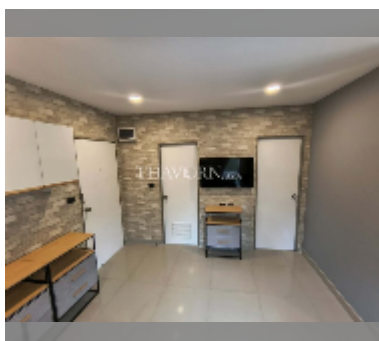

Condo for sale 1 bedroom 34.5 m², Condo 9 Siracha, Pattaya

฿ 1,200,000

UNIT PARAMETERS:

UID	FS-242766
quota	foreign quota
type	1 bedroom
size	34.5m ²
floor	2
view	garden view

PROJECT PARAMETERS:

[details](#)