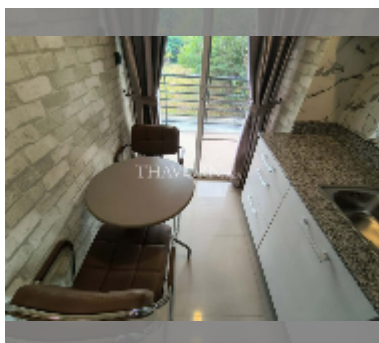

Condo for sale 1 bedroom 34.5 m², Condo 9 Siracha, Pattaya

฿ 1,200,000

UNIT PARAMETERS:

UID	FS-242766
quota	foreign quota
type	1 bedroom
size	34.5m ²
floor	2
view	garden view

PROJECT PARAMETERS:

[details](#)