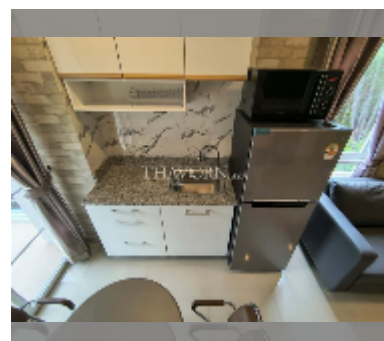

Condo for sale 1 bedroom 34.5 m², Condo 9 Siracha, Pattaya

฿ 1,200,000

UNIT PARAMETERS:

UID	FS-242766
quota	foreign quota
type	1 bedroom
size	34.5m ²
floor	2
view	garden view

PROJECT PARAMETERS:

[details](#)