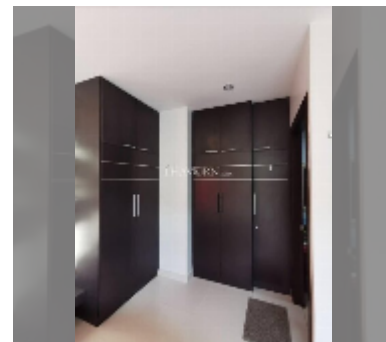

Condo for sale 1 bedroom 55 m² in Musselana, Pattaya

฿ 3,230,000

UNIT PARAMETERS:

UID	FS-242760
quota	foreign quota
type	1 bedroom
size	55m²
floor	1
view	pool access

equipment: furniture, air conditioner, television, washing-machine, refrigerator

PROJECT PARAMETERS:

district	Jomtien
buildings	1
floors	7
built in	2010

FACILITIES:

General information: boutique, underground parking.

Swimming pool: swimming pool.

Chill zone: chill zone.

Health zone: gym, sauna.

Other: CCTV, security, minimart.