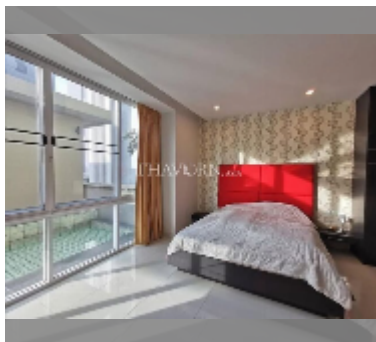

Condo for sale 1 bedroom 55 m² in Musselana, Pattaya

฿ 3,230,000

UNIT PARAMETERS:

UID	FS-242760
quota	foreign quota
type	1 bedroom
size	55m²
floor	1
view	pool access

equipment: furniture, air conditioner, television, washing-machine, refrigerator

PROJECT PARAMETERS:

district	Jomtien
buildings	1
floors	7
built in	2010

FACILITIES:

General information: boutique, underground parking.

Swimming pool: swimming pool.

Chill zone: chill zone.

Health zone: gym, sauna.

Other: CCTV, security, minimart.