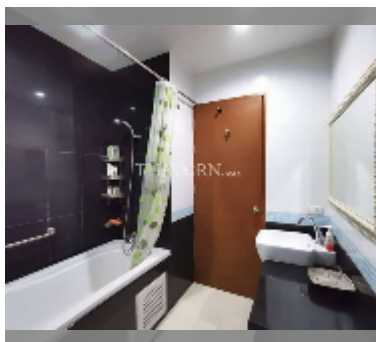

Condo for sale 1 bedroom 55 m² in Musselana, Pattaya

฿ 3,230,000

UNIT PARAMETERS:

UID	FS-242760
quota	foreign quota
type	1 bedroom
size	55m²
floor	1
view	pool access

equipment: furniture, air conditioner, television, washing-machine, refrigerator

PROJECT PARAMETERS:

district	Jomtien
buildings	1
floors	7
built in	2010

FACILITIES:

General information: boutique, underground parking.

Swimming pool: swimming pool.

Chill zone: chill zone.

Health zone: gym, sauna.

Other: CCTV, security, minimart.