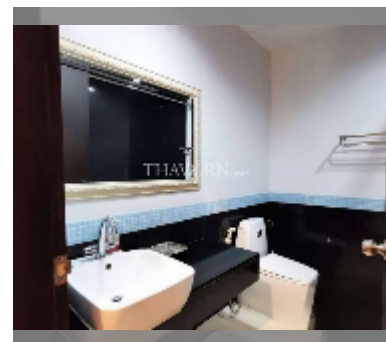

Condo for sale 1 bedroom 55 m² in Musselana, Pattaya

฿ 3,230,000

UNIT PARAMETERS:

UID	FS-242760
quota	foreign quota
type	1 bedroom
size	55m²
floor	1
view	pool access

equipment: furniture, air conditioner, television, washing-machine, refrigerator

PROJECT PARAMETERS:

district	Jomtien
buildings	1
floors	7
built in	2010

FACILITIES:

General information: boutique, underground parking.

Swimming pool: swimming pool.

Chill zone: chill zone.

Health zone: gym, sauna.

Other: CCTV, security, minimart.