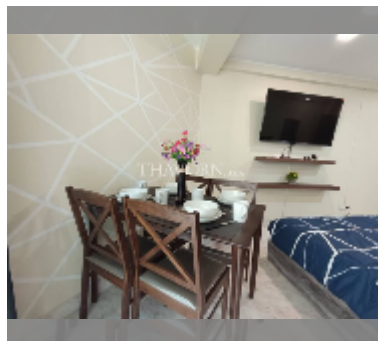

Condo for sale studio 27 m² in Jomtien beach condominium, Pattaya

฿ 1,400,000

UNIT PARAMETERS:

UID	FS-242759
quota	thai quota
type	studio
size	27m²
floor	8
view	city view
quality	good
online viewing	yes

PROJECT PARAMETERS:

district	Jomtien
buildings	5
floors	18
built in	1993

FACILITIES:

General information: highrise, open parking.

Swimming pool: swimming pool.

Chill zone: chill zone.

Health zone: gym.

Other: CCTV, security, minimart.