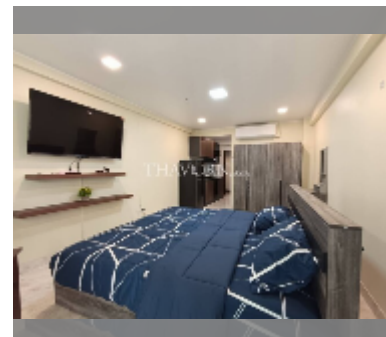

Condo for sale studio 27 m² in Jomtien beach condominium, Pattaya

฿ 1,400,000

UNIT PARAMETERS:

UID	FS-242759
quota	thai quota
type	studio
size	27m²
floor	8
view	city view
quality	good
online viewing	yes

PROJECT PARAMETERS:

district	Jomtien
buildings	5
floors	18
built in	1993

FACILITIES:

General information: highrise, open parking.

Swimming pool: swimming pool.

Chill zone: chill zone.

Health zone: gym.

Other: CCTV, security, minimart.