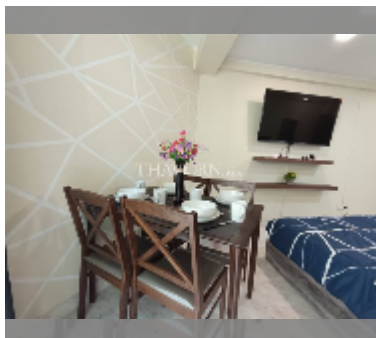

Condo for sale studio 27 m² in Jomtien beach condominium, Pattaya

฿ 1,400,000

UNIT PARAMETERS:

UID	FS-242759
quota	thai quota
type	studio
size	27m²
floor	8
view	city view
quality	good
online viewing	yes

PROJECT PARAMETERS:

district	Jomtien
buildings	5
floors	18
built in	1993

FACILITIES:

General information: highrise, open parking.

Swimming pool: swimming pool.

Chill zone: chill zone.

Health zone: gym.

Other: CCTV, security, minimart.