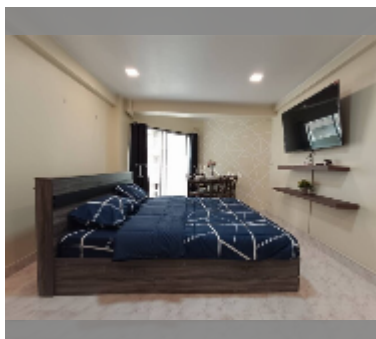

Condo for sale studio 27 m² in Jomtien beach condominium, Pattaya

฿ 1,400,000

UNIT PARAMETERS:

UID	FS-242759
quota	thai quota
type	studio
size	27m²
floor	8
view	city view
quality	good
online viewing	yes

PROJECT PARAMETERS:

district	Jomtien
buildings	5
floors	18
built in	1993

FACILITIES:

General information: highrise, open parking.

Swimming pool: swimming pool.

Chill zone: chill zone.

Health zone: gym.

Other: CCTV, security, minimart.