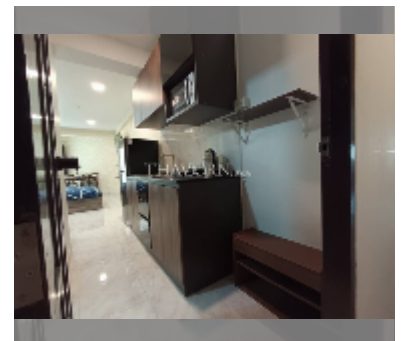

Condo for sale studio 27 m² in Jomtien beach condominium, Pattaya

฿ 1,400,000

UNIT PARAMETERS:

UID	FS-242759
quota	thai quota
type	studio
size	27m²
floor	8
view	city view
quality	good
online viewing	yes

PROJECT PARAMETERS:

district	Jomtien
buildings	5
floors	18
built in	1993

FACILITIES:

General information: highrise, open parking.

Swimming pool: swimming pool.

Chill zone: chill zone.

Health zone: gym.

Other: CCTV, security, minimart.