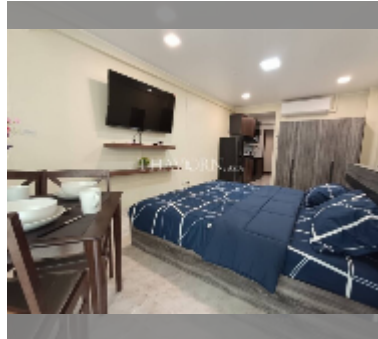

Condo for sale studio 27 m² in Jomtien beach condominium, Pattaya

฿ 1,400,000

UNIT PARAMETERS:

UID	FS-242759
quota	thai quota
type	studio
size	27m²
floor	8
view	city view
quality	good
online viewing	yes

PROJECT PARAMETERS:

district	Jomtien
buildings	5
floors	18
built in	1993

FACILITIES:

General information: highrise, open parking.

Swimming pool: swimming pool.

Chill zone: chill zone.

Health zone: gym.

Other: CCTV, security, minimart.