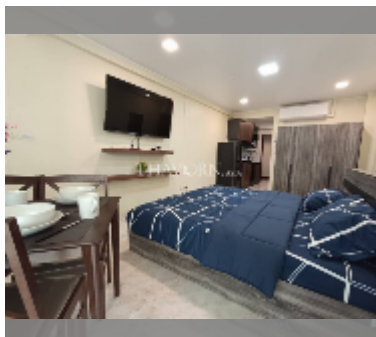

Condo for sale studio 27 m² in Jomtien beach condominium, Pattaya

฿ 1,400,000

UNIT PARAMETERS:

UID	FS-242759
quota	thai quota
type	studio
size	27m²
floor	8
view	city view
quality	good
online viewing	yes

PROJECT PARAMETERS:

district	Jomtien
buildings	5
floors	18
built in	1993

FACILITIES:

General information: highrise, open parking.

Swimming pool: swimming pool.

Chill zone: chill zone.

Health zone: gym.

Other: CCTV, security, minimart.