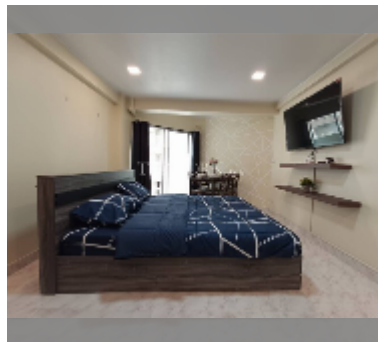

Condo for sale studio 27 m² in Jomtien beach condominium, Pattaya

฿ 1,400,000

UNIT PARAMETERS:

UID	FS-242759
quota	thai quota
type	studio
size	27m²
floor	8
view	city view
quality	good
online viewing	yes

PROJECT PARAMETERS:

district	Jomtien
buildings	5
floors	18
built in	1993

FACILITIES:

General information: highrise, open parking.

Swimming pool: swimming pool.

Chill zone: chill zone.

Health zone: gym.

Other: CCTV, security, minimart.