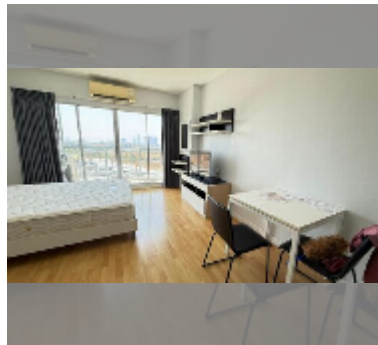

Condo for sale 1 bedroom 35 m² in Unicca, Pattaya

฿ 1,450,000

UNIT PARAMETERS:

UID	FS-242758
quota	thai quota
type	1 bedroom
size	35m²
floor	12
view	city view

PROJECT PARAMETERS:

district	Central Pattaya
buildings	1
floors	29
built in	2012

FACILITIES:

General information: highrise, underground parking.

Swimming pool: swimming pool, rooftop pool.

Chill zone: chill zone, garden.

Health zone: gym.

Other: lobby, meeting room, CCTV, security, minimart.