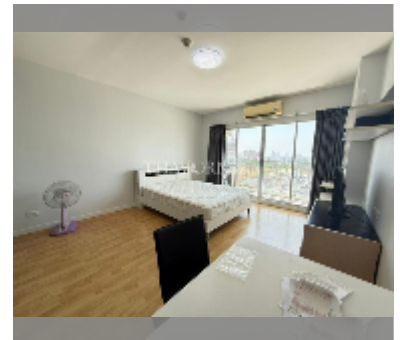

Condo for sale 1 bedroom 35 m² in Unicca, Pattaya

฿ 1,450,000

UNIT PARAMETERS:

UID	FS-242758
quota	thai quota
type	1 bedroom
size	35m²
floor	12
view	city view

PROJECT PARAMETERS:

district	Central Pattaya
buildings	1
floors	29
built in	2012

FACILITIES:

General information: highrise, underground parking.

Swimming pool: swimming pool, rooftop pool.

Chill zone: chill zone, garden.

Health zone: gym.

Other: lobby, meeting room, CCTV, security, minimart.