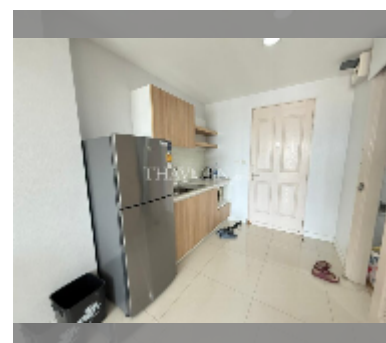

Condo for sale 1 bedroom 35 m² in Unicca, Pattaya

฿ 1,450,000

UNIT PARAMETERS:

UID	FS-242758
quota	thai quota
type	1 bedroom
size	35m²
floor	12
view	city view

PROJECT PARAMETERS:

district	Central Pattaya
buildings	1
floors	29
built in	2012

FACILITIES:

General information: highrise, underground parking.

Swimming pool: swimming pool, rooftop pool.

Chill zone: chill zone, garden.

Health zone: gym.

Other: lobby, meeting room, CCTV, security, minimart.