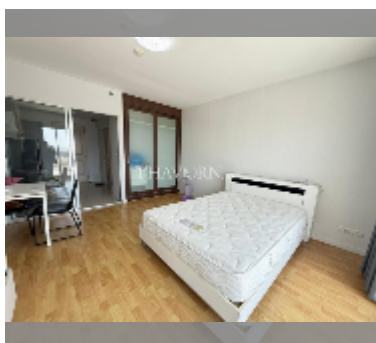

Condo for sale 1 bedroom 35 m² in Unicca, Pattaya

฿ 1,450,000

UNIT PARAMETERS:

UID	FS-242758
quota	thai quota
type	1 bedroom
size	35m²
floor	12
view	city view

PROJECT PARAMETERS:

district	Central Pattaya
buildings	1
floors	29
built in	2012

FACILITIES:

General information: highrise, underground parking.

Swimming pool: swimming pool, rooftop pool.

Chill zone: chill zone, garden.

Health zone: gym.

Other: lobby, meeting room, CCTV, security, minimart.