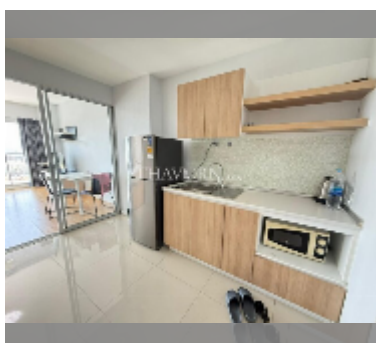

Condo for sale 1 bedroom 35 m² in Unicca, Pattaya

฿ 1,450,000

UNIT PARAMETERS:

UID	FS-242758
quota	thai quota
type	1 bedroom
size	35m²
floor	12
view	city view

PROJECT PARAMETERS:

district	Central Pattaya
buildings	1
floors	29
built in	2012

FACILITIES:

General information: highrise, underground parking.

Swimming pool: swimming pool, rooftop pool.

Chill zone: chill zone, garden.

Health zone: gym.

Other: lobby, meeting room, CCTV, security, minimart.