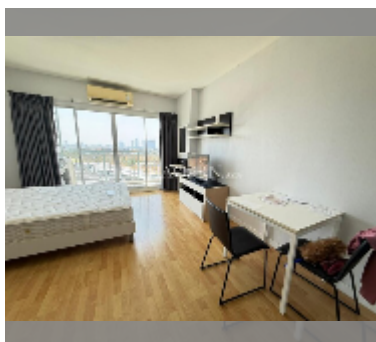

Condo for sale 1 bedroom 35 m² in Unicca, Pattaya

฿ 1,450,000

UNIT PARAMETERS:

UID	FS-242758
quota	thai quota
type	1 bedroom
size	35m²
floor	12
view	city view

PROJECT PARAMETERS:

district	Central Pattaya
buildings	1
floors	29
built in	2012

FACILITIES:

General information: highrise, underground parking.

Swimming pool: swimming pool, rooftop pool.

Chill zone: chill zone, garden.

Health zone: gym.

Other: lobby, meeting room, CCTV, security, minimart.