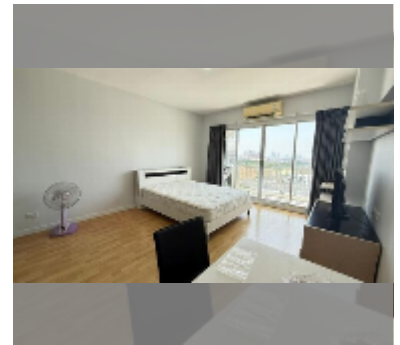

Condo for sale 1 bedroom 35 m² in Unicca, Pattaya

฿ 1,450,000

UNIT PARAMETERS:

UID	FS-242758
quota	thai quota
type	1 bedroom
size	35m²
floor	12
view	city view

PROJECT PARAMETERS:

district	Central Pattaya
buildings	1
floors	29
built in	2012

FACILITIES:

General information: highrise, underground parking.

Swimming pool: swimming pool, rooftop pool.

Chill zone: chill zone, garden.

Health zone: gym.

Other: lobby, meeting room, CCTV, security, minimart.