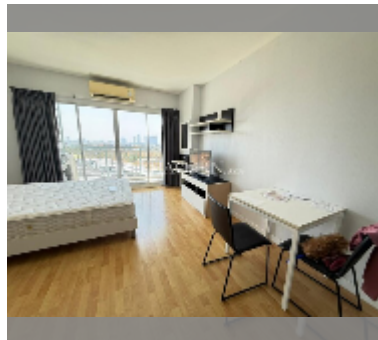

Condo for sale 1 bedroom 35 m² in Unicca, Pattaya

฿ 1,450,000

UNIT PARAMETERS:

UID	FS-242758
quota	thai quota
type	1 bedroom
size	35m²
floor	12
view	city view

PROJECT PARAMETERS:

district	Central Pattaya
buildings	1
floors	29
built in	2012

FACILITIES:

General information: highrise, underground parking.

Swimming pool: swimming pool, rooftop pool.

Chill zone: chill zone, garden.

Health zone: gym.

Other: lobby, meeting room, CCTV, security, minimart.