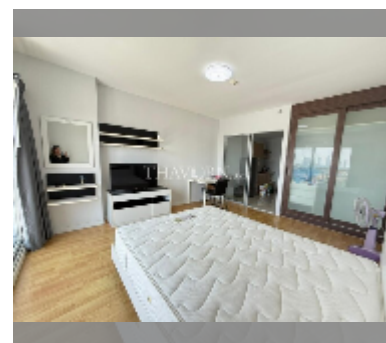

Condo for sale 1 bedroom 35 m² in Unicca, Pattaya

฿ 1,450,000

UNIT PARAMETERS:

UID	FS-242758
quota	thai quota
type	1 bedroom
size	35m²
floor	12
view	city view

PROJECT PARAMETERS:

district	Central Pattaya
buildings	1
floors	29
built in	2012

FACILITIES:

General information: highrise, underground parking.

Swimming pool: swimming pool, rooftop pool.

Chill zone: chill zone, garden.

Health zone: gym.

Other: lobby, meeting room, CCTV, security, minimart.