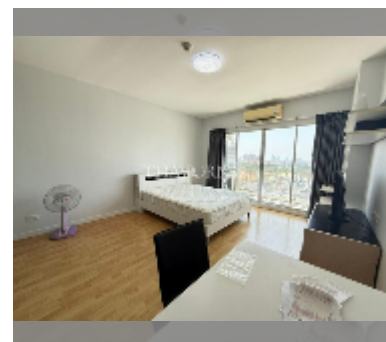

Condo for sale 1 bedroom 35 m² in Unicca, Pattaya

฿ 1,450,000

UNIT PARAMETERS:

UID	FS-242758
quota	thai quota
type	1 bedroom
size	35m²
floor	12
view	city view

PROJECT PARAMETERS:

district	Central Pattaya
buildings	1
floors	29
built in	2012

FACILITIES:

General information: highrise, underground parking.

Swimming pool: swimming pool, rooftop pool.

Chill zone: chill zone, garden.

Health zone: gym.

Other: lobby, meeting room, CCTV, security, minimart.