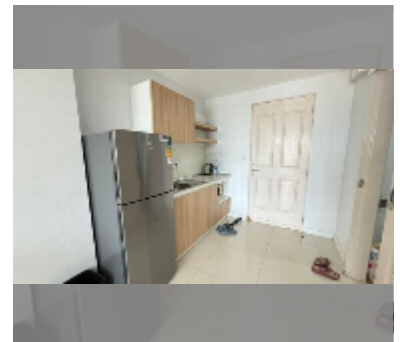

Condo for sale 1 bedroom 35 m² in Unicca, Pattaya

฿ 1,450,000

UNIT PARAMETERS:

UID	FS-242758
quota	thai quota
type	1 bedroom
size	35m²
floor	12
view	city view

PROJECT PARAMETERS:

district	Central Pattaya
buildings	1
floors	29
built in	2012

FACILITIES:

General information: highrise, underground parking.

Swimming pool: swimming pool, rooftop pool.

Chill zone: chill zone, garden.

Health zone: gym.

Other: lobby, meeting room, CCTV, security, minimart.