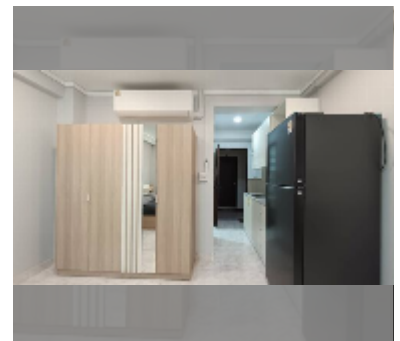

## Condo for sale studio 27 m<sup>2</sup> in Jomtien beach condominium, Pattaya

**฿ 1,430,000**

**UNIT PARAMETERS:**

UID	FS-242757
quota	thai quota
type	studio
size	27m <sup>2</sup>
floor	8
view	city view
online viewing	yes

**PROJECT PARAMETERS:**

district	Jomtien
buildings	5
floors	18
built in	1993

**FACILITIES:**

- General information: highrise, open parking.
- Swimming pool: swimming pool.
- Chill zone: chill zone.
- Health zone: gym.
- Other: CCTV, security, minimart.