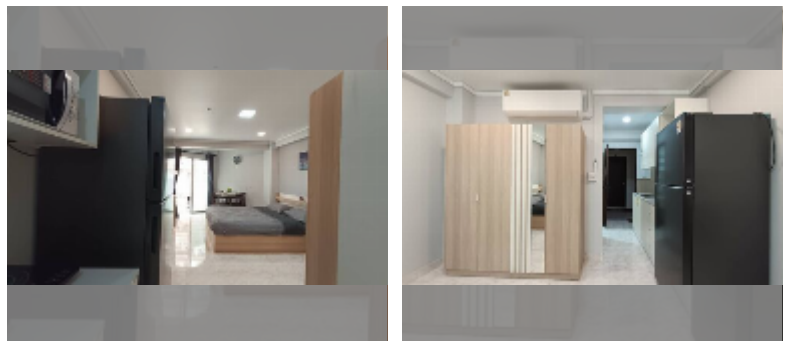

## Condo for sale studio 27 m<sup>2</sup> in Jomtien beach condominium, Pattaya

**฿ 1,430,000**

**UNIT PARAMETERS:**

UID	FS-242757
quota	thai quota
type	studio
size	27m <sup>2</sup>
floor	8
view	city view
online viewing	yes

**PROJECT PARAMETERS:**

district	Jomtien
buildings	5
floors	18
built in	1993

**FACILITIES:**

- General information: highrise, open parking.
- Swimming pool: swimming pool.
- Chill zone: chill zone.
- Health zone: gym.
- Other: CCTV, security, minimart.