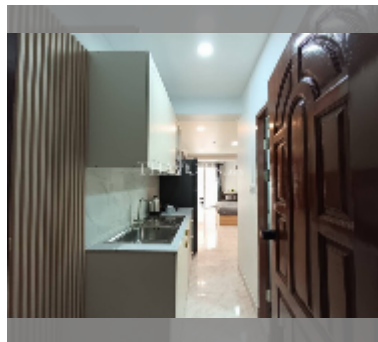

Condo for sale studio 27 m² in Jomtien beach condominium, Pattaya

฿ 1,430,000

UNIT PARAMETERS:

UID	FS-242757
quota	thai quota
type	studio
size	27m ²
floor	8
view	city view
online viewing	yes

PROJECT PARAMETERS:

district	Jomtien
buildings	5
floors	18
built in	1993

FACILITIES:

- General information: highrise, open parking.
- Swimming pool: swimming pool.
- Chill zone: chill zone.
- Health zone: gym.
- Other: CCTV, security, minimart.