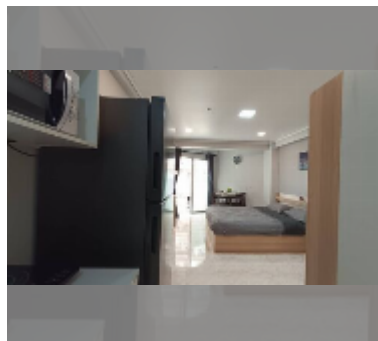

Condo for sale studio 27 m² in Jomtien beach condominium, Pattaya

฿ 1,430,000

UNIT PARAMETERS:

UID	FS-242757
quota	thai quota
type	studio
size	27m²
floor	8
view	city view
online viewing	yes

PROJECT PARAMETERS:

district	Jomtien
buildings	5
floors	18
built in	1993

FACILITIES:

- General information: highrise, open parking.
- Swimming pool: swimming pool.
- Chill zone: chill zone.
- Health zone: gym.
- Other: CCTV, security, minimart.