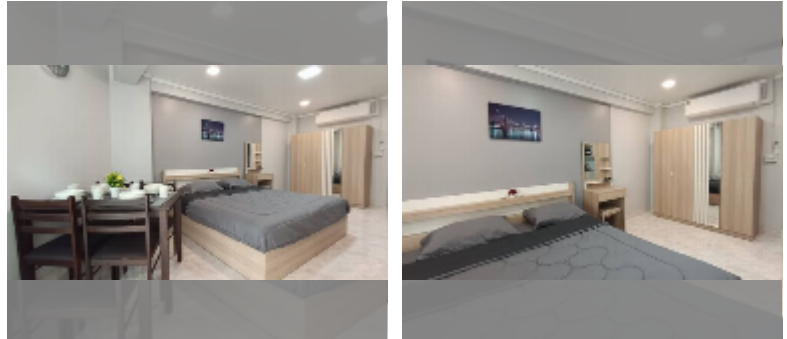

## Condo for sale studio 27 m<sup>2</sup> in Jomtien beach condominium, Pattaya

**฿ 1,430,000**

**UNIT PARAMETERS:**

UID	FS-242757
quota	thai quota
type	studio
size	27m <sup>2</sup>
floor	8
view	city view
online viewing	yes

**PROJECT PARAMETERS:**

district	Jomtien
buildings	5
floors	18
built in	1993

**FACILITIES:**

- General information: highrise, open parking.
- Swimming pool: swimming pool.
- Chill zone: chill zone.
- Health zone: gym.
- Other: CCTV, security, minimart.