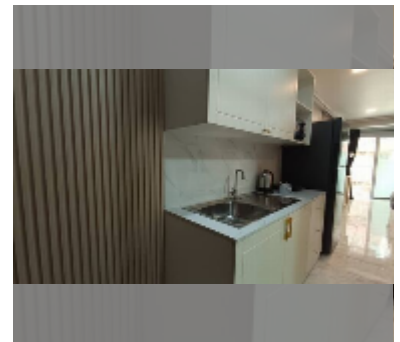

Condo for sale studio 27 m² in Jomtien beach condominium, Pattaya

฿ 1,430,000

UNIT PARAMETERS:

UID	FS-242757
quota	thai quota
type	studio
size	27m²
floor	8
view	city view
online viewing	yes

PROJECT PARAMETERS:

district	Jomtien
buildings	5
floors	18
built in	1993

FACILITIES:

- General information: highrise, open parking.
- Swimming pool: swimming pool.
- Chill zone: chill zone.
- Health zone: gym.
- Other: CCTV, security, minimart.