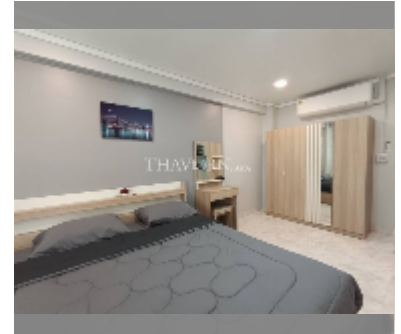

Condo for sale studio 27 m² in Jomtien beach condominium, Pattaya

฿ 1,430,000

UNIT PARAMETERS:

UID	FS-242757
quota	thai quota
type	studio
size	27m²
floor	8
view	city view
online viewing	yes

PROJECT PARAMETERS:

district	Jomtien
buildings	5
floors	18
built in	1993

FACILITIES:

- General information: highrise, open parking.
- Swimming pool: swimming pool.
- Chill zone: chill zone.
- Health zone: gym.
- Other: CCTV, security, minimart.