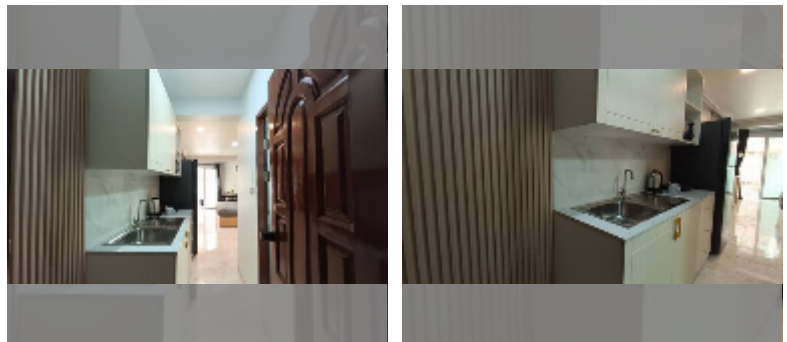

## Condo for sale studio 27 m<sup>2</sup> in Jomtien beach condominium, Pattaya

**฿ 1,430,000**

**UNIT PARAMETERS:**

UID	FS-242757
quota	thai quota
type	studio
size	27m <sup>2</sup>
floor	8
view	city view
online viewing	yes

**PROJECT PARAMETERS:**

district	Jomtien
buildings	5
floors	18
built in	1993

**FACILITIES:**

- General information: highrise, open parking.
- Swimming pool: swimming pool.
- Chill zone: chill zone.
- Health zone: gym.
- Other: CCTV, security, minimart.