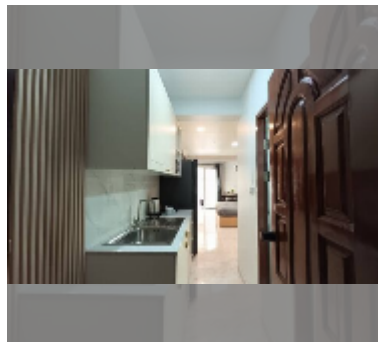

Condo for sale studio 27 m² in Jomtien beach condominium, Pattaya

฿ 1,430,000

UNIT PARAMETERS:

UID	FS-242757
quota	thai quota
type	studio
size	27m²
floor	8
view	city view
online viewing	yes

PROJECT PARAMETERS:

district	Jomtien
buildings	5
floors	18
built in	1993

FACILITIES:

- General information: highrise, open parking.
- Swimming pool: swimming pool.
- Chill zone: chill zone.
- Health zone: gym.
- Other: CCTV, security, minimart.