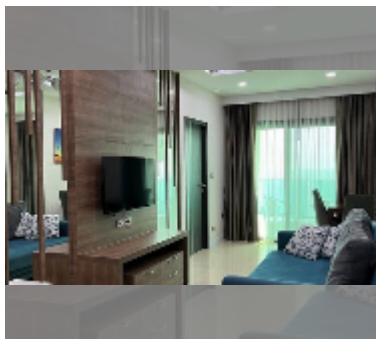

Condo for sale 2 bedroom 52 m² in Dusit Grand Condo View, Pattaya

฿ 4,250,000

UNIT PARAMETERS:

UID	FS-242756
quota	foreign quota
type	2 bedroom
size	52m²
floor	31
view	sea view
quality	good
equipment: furniture, air conditioner, television, washing-machine, refrigerator	

PROJECT PARAMETERS:

district	Jomtien
buildings	1
floors	36
built in	2016
maintenance	฿ 24,960/year

FACILITIES:

General information: highrise, meters to beach: 300, underground parking, open parking.

Swimming pool: swimming pool, kids pool, waterfall, jacuzzi.

Health zone: gym.

Other: reception, CCTV, security, minimart, laundry.