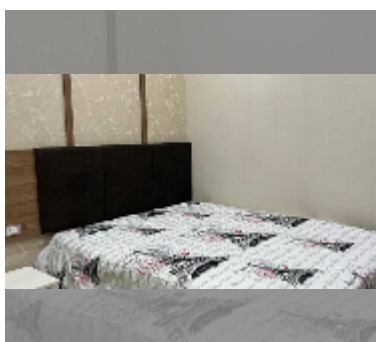

Condo for sale 2 bedroom 52 m² in Dusit Grand Condo View, Pattaya

฿ 4,250,000

UNIT PARAMETERS:

UID	FS-242756
quota	foreign quota
type	2 bedroom
size	52m²
floor	31
view	sea view
quality	good
equipment: furniture, air conditioner, television, washing-machine, refrigerator	

PROJECT PARAMETERS:

district	Jomtien
buildings	1
floors	36
built in	2016
maintenance	฿ 24,960/year

FACILITIES:

General information: highrise, meters to beach: 300, underground parking, open parking.

Swimming pool: swimming pool, kids pool, waterfall, jacuzzi.

Health zone: gym.

Other: reception, CCTV, security, minimart, laundry.