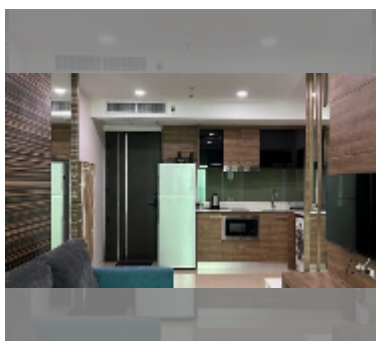

Condo for sale 2 bedroom 52 m² in Dusit Grand Condo View, Pattaya

฿ 4,250,000

UNIT PARAMETERS:

UID	FS-242756
quota	foreign quota
type	2 bedroom
size	52m ²
floor	31
view	sea view
quality	good
equipment: furniture, air conditioner, television, washing-machine, refrigerator	

Health zone: gym.

Other: reception, CCTV, security, minimart, laundry.

[details](#)