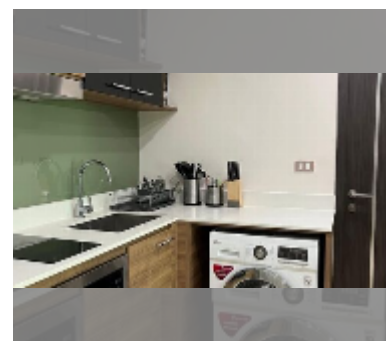

Condo for sale 2 bedroom 52 m² in Dusit Grand Condo View, Pattaya

฿ 4,250,000

UNIT PARAMETERS:

UID	FS-242756
quota	foreign quota
type	2 bedroom
size	52m²
floor	31
view	sea view
quality	good
equipment: furniture, air conditioner, television, washing-machine, refrigerator	

PROJECT PARAMETERS:

district	Jomtien
buildings	1
floors	36
built in	2016
maintenance	฿ 24,960/year

FACILITIES:

General information: highrise, meters to beach: 300, underground parking, open parking.

Swimming pool: swimming pool, kids pool, waterfall, jacuzzi.

Health zone: gym.

Other: reception, CCTV, security, minimart, laundry.