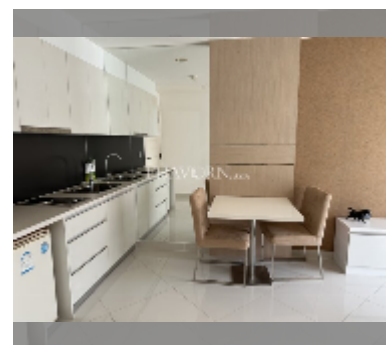

Condo for sale 1 bedroom 35 m² in Paradise Park, Pattaya

฿ 1,620,000

UNIT PARAMETERS:

UID	FS-242752
quota	foreign quota
type	1 bedroom
size	35m²
floor	6
view	city view
quality	excellent
equipment: furniture, household appliances, kitchen appliances, air conditioner, refrigerator	

PROJECT PARAMETERS:

district	Jomtien
buildings	3
floors	8
built in	2012
maintenance	฿ 14,700/year

FACILITIES:

General information: resort, underground parking.

Swimming pool: swimming pool, kids pool.

Chill zone: chill zone, garden.

Health zone: gym.

Other: lobby, kids playgarden, CCTV, security, minimart.