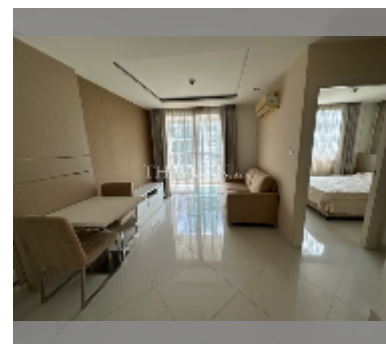

Condo for sale 1 bedroom 35 m² in Paradise Park, Pattaya

฿ 1,620,000

UNIT PARAMETERS:

UID	FS-242752
quota	foreign quota
type	1 bedroom
size	35m²
floor	6
view	city view
quality	excellent
equipment: furniture, household appliances, kitchen appliances, air conditioner, refrigerator	

PROJECT PARAMETERS:

district	Jomtien
buildings	3
floors	8
built in	2012
maintenance	฿ 14,700/year

FACILITIES:

General information: resort, underground parking.

Swimming pool: swimming pool, kids pool.

Chill zone: chill zone, garden.

Health zone: gym.

Other: lobby, kids playgarden, CCTV, security, minimart.