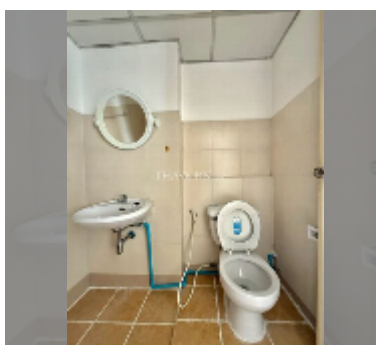

Condo for sale studio 28 m² in Majestic Jomtien, Pattaya

฿ 840,000

UNIT PARAMETERS:

UID	FS-242749
quota	foreign quota
type	studio
size	28m ²
floor	1
view	city view

PROJECT PARAMETERS:

district	Jomtien
buildings	1
floors	5
built in	1994
maintenance	฿ 6,720/year

FACILITIES:

General information: lowrise, open parking.

Swimming pool: swimming pool.

Other: reception, lobby, CCTV, security.

[details](#)