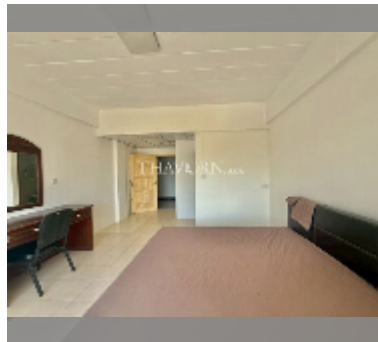

Condo for sale studio 28 m² in Majestic Jomtien, Pattaya

฿ 840,000

UNIT PARAMETERS:

UID	FS-242749
quota	foreign quota
type	studio
size	28m ²
floor	1
view	city view

PROJECT PARAMETERS:

district	Jomtien
buildings	1
floors	5
built in	1994
maintenance	฿ 6,720/year

FACILITIES:

General information: lowrise, open parking.

Swimming pool: swimming pool.

Other: reception, lobby, CCTV, security.

details