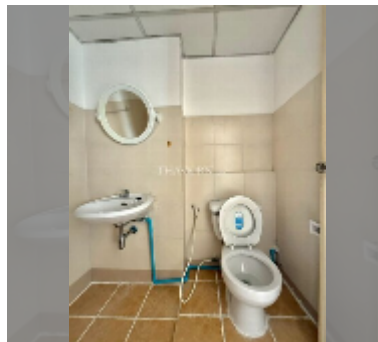

Condo for sale studio 28 m² in Majestic Jomtien, Pattaya

฿ 840,000

UNIT PARAMETERS:

UID	FS-242749
quota	foreign quota
type	studio
size	28m ²
floor	1
view	city view

PROJECT PARAMETERS:

district	Jomtien
buildings	1
floors	5
built in	1994
maintenance	฿ 6,720/year

FACILITIES:

General information: lowrise, open parking.

Swimming pool: swimming pool.

Other: reception, lobby, CCTV, security.

details