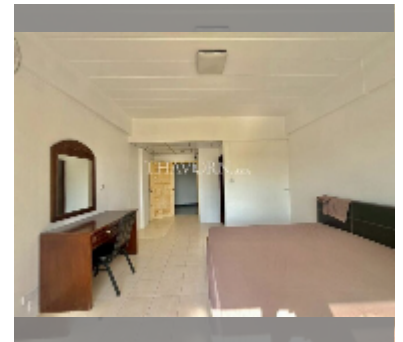

Condo for sale studio 28 m² in Majestic Jomtien, Pattaya

฿ 840,000

UNIT PARAMETERS:

UID	FS-242749
quota	foreign quota
type	studio
size	28m ²
floor	1
view	city view

PROJECT PARAMETERS:

district	Jomtien
buildings	1
floors	5
built in	1994
maintenance	฿ 6,720/year

FACILITIES:

General information: lowrise, open parking.

Swimming pool: swimming pool.

Other: reception, lobby, CCTV, security.

details