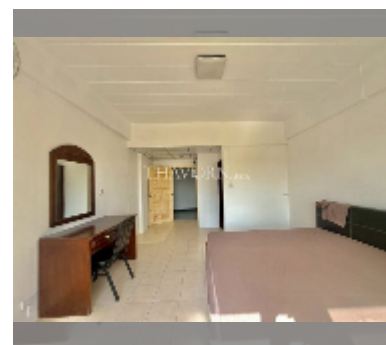

Condo for sale studio 28 m² in Majestic Jomtien, Pattaya

฿ 840,000

UNIT PARAMETERS:

UID	FS-242749
quota	foreign quota
type	studio
size	28m ²
floor	1
view	city view

PROJECT PARAMETERS:

district	Jomtien
buildings	1
floors	5
built in	1994
maintenance	฿ 6,720/year

FACILITIES:

General information: lowrise, open parking.

Swimming pool: swimming pool.

Other: reception, lobby, CCTV, security.

[details](#)