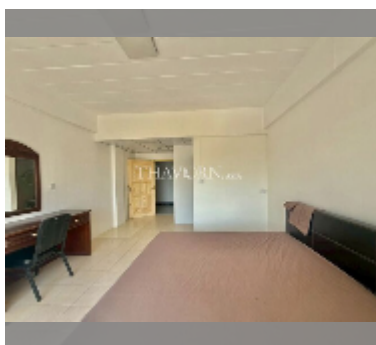

Condo for sale studio 28 m² in Majestic Jomtien, Pattaya

฿ 840,000

UNIT PARAMETERS:

UID	FS-242749
quota	foreign quota
type	studio
size	28m ²
floor	1
view	city view

PROJECT PARAMETERS:

district	Jomtien
buildings	1
floors	5
built in	1994
maintenance	฿ 6,720/year

FACILITIES:

General information: lowrise, open parking.

Swimming pool: swimming pool.

Other: reception, lobby, CCTV, security.

[details](#)