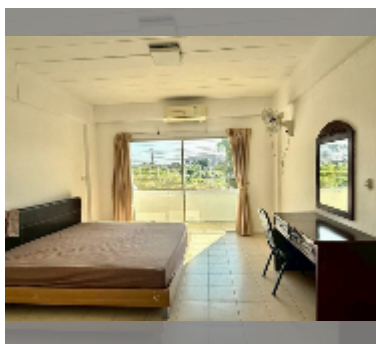

Condo for sale studio 28 m² in Majestic Jomtien, Pattaya

฿ 840,000

UNIT PARAMETERS:

UID	FS-242749
quota	foreign quota
type	studio
size	28m ²
floor	1
view	city view

PROJECT PARAMETERS:

district	Jomtien
buildings	1
floors	5
built in	1994
maintenance	฿ 6,720/year

FACILITIES:

General information: lowrise, open parking.

Swimming pool: swimming pool.

Other: reception, lobby, CCTV, security.

[details](#)