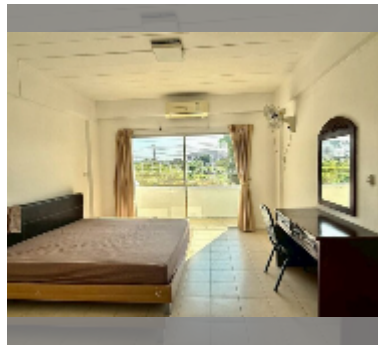

Condo for sale studio 28 m² in Majestic Jomtien, Pattaya

฿ 840,000

UNIT PARAMETERS:

UID	FS-242749
quota	foreign quota
type	studio
size	28m ²
floor	1
view	city view

PROJECT PARAMETERS:

district	Jomtien
buildings	1
floors	5
built in	1994
maintenance	฿ 6,720/year

FACILITIES:

General information: lowrise, open parking.

Swimming pool: swimming pool.

Other: reception, lobby, CCTV, security.

details