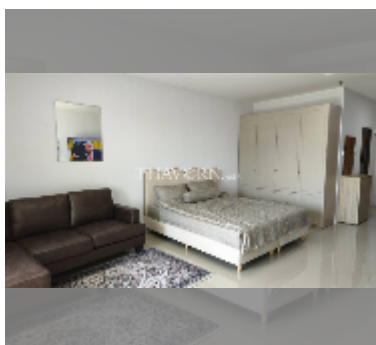

Condo for sale studio 48 m² in View Talay 5, Pattaya

฿ 2,590,000

UNIT PARAMETERS:

UID	FS-242748
quota	company ownership
type	studio
size	48m²
floor	13
view	sea view
quality	good
equipment: furniture, air conditioner, television, washing-machine, refrigerator	

PROJECT PARAMETERS:

district	Thappraya
buildings	2
floors	22
built in	2007
maintenance	฿ 11,520/year

FACILITIES:

General information: highrise, meters to beach: 150, minutes to beach: 3, open parking, covered parking.

Swimming pool: swimming pool.

Other: reception, CCTV, security, minimart, laundry, room service.