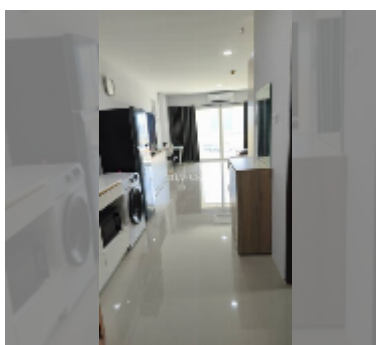

Condo for sale studio 48 m² in View Talay 5, Pattaya

฿ 2,590,000

UNIT PARAMETERS:

UID	FS-242748
quota	company ownership
type	studio
size	48m²
floor	13
view	sea view
quality	good
equipment: furniture, air conditioner, television, washing-machine, refrigerator	

PROJECT PARAMETERS:

district	Thappraya
buildings	2
floors	22
built in	2007
maintenance	฿ 11,520/year

FACILITIES:

General information: highrise, meters to beach: 150, minutes to beach: 3, open parking, covered parking.

Swimming pool: swimming pool.

Other: reception, CCTV, security, minimart, laundry, room service.