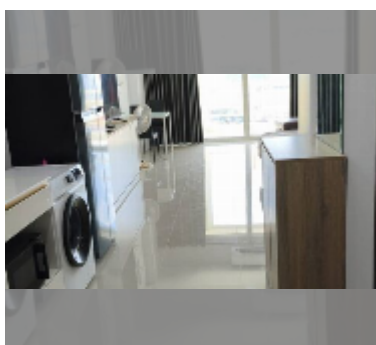

Condo for sale studio 48 m² in View Talay 5, Pattaya

฿ 2,590,000

UNIT PARAMETERS:

UID	FS-242748
quota	company ownership
type	studio
size	48m²
floor	13
view	sea view
quality	good
equipment: furniture, air conditioner, television, washing-machine, refrigerator	

PROJECT PARAMETERS:

district	Thappraya
buildings	2
floors	22
built in	2007
maintenance	฿ 11,520/year

FACILITIES:

General information: highrise, meters to beach: 150, minutes to beach: 3, open parking, covered parking.

Swimming pool: swimming pool.

Other: reception, CCTV, security, minimart, laundry, room service.