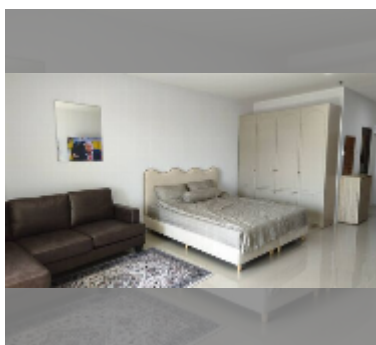

Condo for sale studio 48 m² in View Talay 5, Pattaya

฿ 2,590,000

UNIT PARAMETERS:

UID	FS-242748
quota	company ownership
type	studio
size	48m²
floor	13
view	sea view
quality	good
equipment: furniture, air conditioner, television, washing-machine, refrigerator	

PROJECT PARAMETERS:

district	Thappraya
buildings	2
floors	22
built in	2007
maintenance	฿ 11,520/year

FACILITIES:

General information: highrise, meters to beach: 150, minutes to beach: 3, open parking, covered parking.

Swimming pool: swimming pool.

Other: reception, CCTV, security, minimart, laundry, room service.