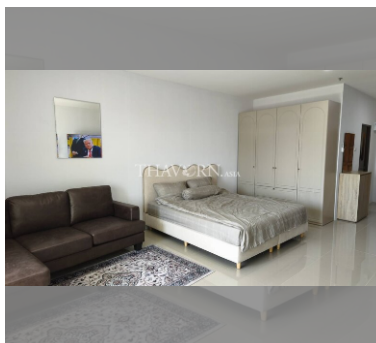

Condo for sale studio 48 m² in View Talay 5, Pattaya

฿ 2,590,000

UNIT PARAMETERS:

UID	FS-242748
quota	company ownership
type	studio
size	48m²
floor	13
view	sea view
quality	good
equipment	furniture, air conditioner, television, washing-machine, refrigerator
transfer fee payer	50% on seller / 50% on buyer

PROJECT PARAMETERS:

district	Thappraya
buildings	2
floors	22
built in	2007
maintenance	฿ 11,520/year

FACILITIES:

General information: highrise, meters to beach: 150, minutes to beach: 3, open parking, covered parking.

Swimming pool: swimming pool.

Other: reception, CCTV, security, minimart, laundry, room service.