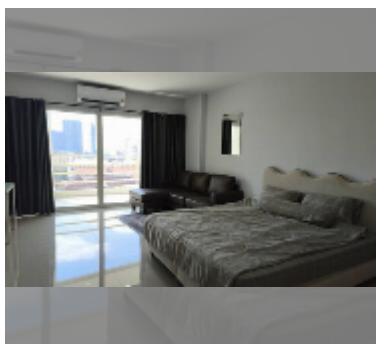

Condo for sale studio 48 m² in View Talay 5, Pattaya

฿ 2,590,000

UNIT PARAMETERS:

UID	FS-242748
quota	company ownership
type	studio
size	48m²
floor	13
view	sea view
quality	good
equipment: furniture, air conditioner, television, washing-machine, refrigerator	

PROJECT PARAMETERS:

district	Thappraya
buildings	2
floors	22
built in	2007
maintenance	฿ 11,520/year

FACILITIES:

General information: highrise, meters to beach: 150, minutes to beach: 3, open parking, covered parking.

Swimming pool: swimming pool.

Other: reception, CCTV, security, minimart, laundry, room service.