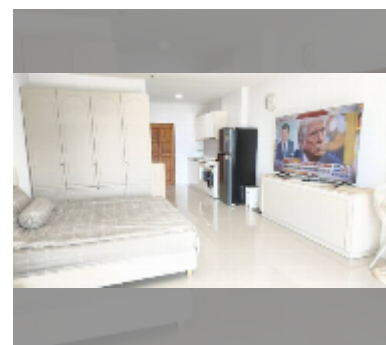

Condo for sale studio 48 m² in View Talay 5, Pattaya

฿ 2,590,000

UNIT PARAMETERS:

UID	FS-242748
quota	company ownership
type	studio
size	48m²
floor	13
view	sea view
quality	good
equipment: furniture, air conditioner, television, washing-machine, refrigerator	

PROJECT PARAMETERS:

district	Thappraya
buildings	2
floors	22
built in	2007
maintenance	฿ 11,520/year

FACILITIES:

General information: highrise, meters to beach: 150, minutes to beach: 3, open parking, covered parking.

Swimming pool: swimming pool.

Other: reception, CCTV, security, minimart, laundry, room service.