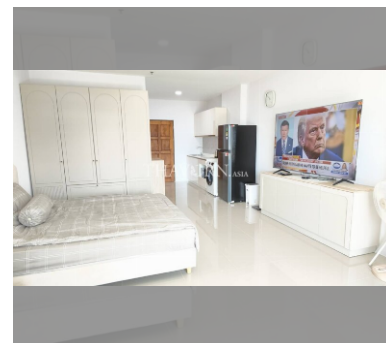

Condo for sale studio 48 m² in View Talay 5, Pattaya

฿ 2,590,000

UNIT PARAMETERS:

UID	FS-242748
quota	company ownership
type	studio
size	48m²
floor	13
view	sea view
quality	good
equipment	furniture, air conditioner, television, washing-machine, refrigerator
transfer fee payer	50% on seller / 50% on buyer

PROJECT PARAMETERS:

district	Thappraya
buildings	2
floors	22
built in	2007
maintenance	฿ 11,520/year

FACILITIES:

General information: highrise, meters to beach: 150, minutes to beach: 3, open parking, covered parking.

Swimming pool: swimming pool.

Other: reception, CCTV, security, minimart, laundry, room service.