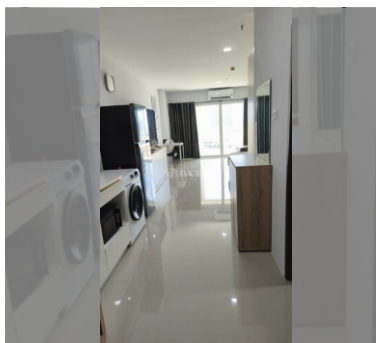

Condo for sale studio 48 m² in View Talay 5, Pattaya

฿ 2,590,000

UNIT PARAMETERS:

UID	FS-242748
quota	company ownership
type	studio
size	48m²
floor	13
view	sea view
quality	good
equipment	furniture, air conditioner, television, washing-machine, refrigerator
transfer fee payer	50% on seller / 50% on buyer

PROJECT PARAMETERS:

district	Thappraya
buildings	2
floors	22
built in	2007
maintenance	฿ 11,520/year

FACILITIES:

General information: highrise, meters to beach: 150, minutes to beach: 3, open parking, covered parking.

Swimming pool: swimming pool.

Other: reception, CCTV, security, minimart, laundry, room service.