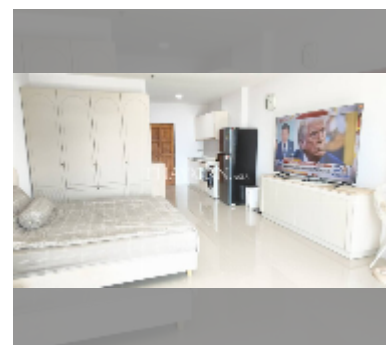

Condo for sale studio 48 m² in View Talay 5, Pattaya

฿ 2,590,000

UNIT PARAMETERS:

UID	FS-242748
quota	company ownership
type	studio
size	48m²
floor	13
view	sea view
quality	good
equipment: furniture, air conditioner, television, washing-machine, refrigerator	

PROJECT PARAMETERS:

district	Thappraya
buildings	2
floors	22
built in	2007
maintenance	฿ 11,520/year

FACILITIES:

General information: highrise, meters to beach: 150, minutes to beach: 3, open parking, covered parking.

Swimming pool: swimming pool.

Other: reception, CCTV, security, minimart, laundry, room service.