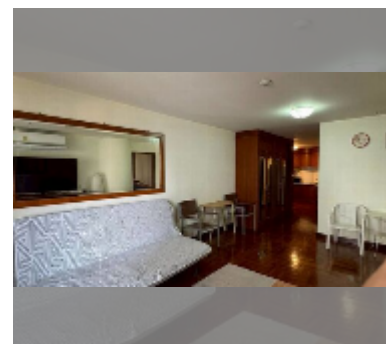

Condo for sale 1 bedroom 94 m² in Sky Beach, Pattaya

฿ 6,740,000

UNIT PARAMETERS:

UID	FS-242741
quota	foreign quota
type	1 bedroom
size	94m²
floor	18
view	partial sea view

PROJECT PARAMETERS:

district	Wongamat
buildings	1
built in	1992
maintenance	฿ 33,840/year

FACILITIES:

- General information: highrise, open parking.
- Swimming pool: swimming pool, kids pool.
- Chill zone: garden.
- Health zone: gym.
- Other: lobby, kids playgarden, CCTV, security, minimart, laundry.