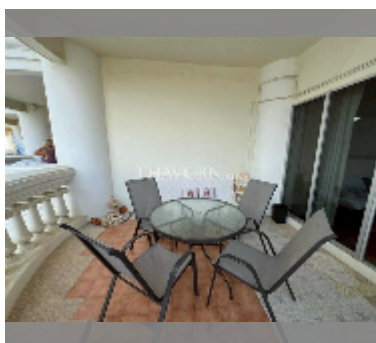

Condo for sale 1 bedroom 94 m² in Sky Beach, Pattaya

฿ 6,740,000

UNIT PARAMETERS:

UID	FS-242741
quota	foreign quota
type	1 bedroom
size	94m ²
floor	18
view	partial sea view

PROJECT PARAMETERS:

district	Wongamat
buildings	1
built in	1992
maintenance	฿ 33,840/year

FACILITIES:

- General information: highrise, open parking.
- Swimming pool: swimming pool, kids pool.
- Chill zone: garden.
- Health zone: gym.
- Other: lobby, kids playgarden, CCTV, security, minimart, laundry.