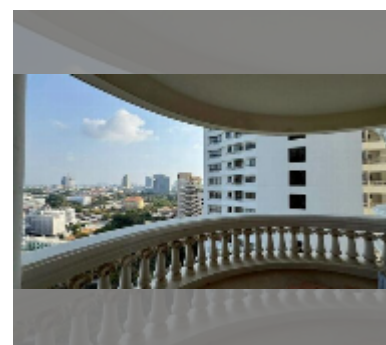

Condo for sale 1 bedroom 94 m² in Sky Beach, Pattaya

฿ 6,740,000

UNIT PARAMETERS:

UID	FS-242741
quota	foreign quota
type	1 bedroom
size	94m ²
floor	18
view	partial sea view

PROJECT PARAMETERS:

district	Wongamat
buildings	1
built in	1992
maintenance	฿ 33,840/year

FACILITIES:

- General information: highrise, open parking.
- Swimming pool: swimming pool, kids pool.
- Chill zone: garden.
- Health zone: gym.
- Other: lobby, kids playgarden, CCTV, security, minimart, laundry.