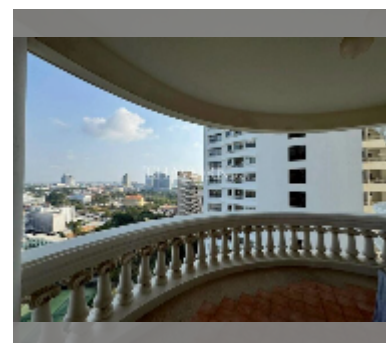

Condo for sale 1 bedroom 94 m² in Sky Beach, Pattaya

฿ 6,740,000

UNIT PARAMETERS:

UID	FS-242741
quota	foreign quota
type	1 bedroom
size	94m ²
floor	18
view	partial sea view

PROJECT PARAMETERS:

district	Wongamat
buildings	1
built in	1992
maintenance	฿ 33,840/year

FACILITIES:

- General information: highrise, open parking.
- Swimming pool: swimming pool, kids pool.
- Chill zone: garden.
- Health zone: gym.
- Other: lobby, kids playgarden, CCTV, security, minimart, laundry.