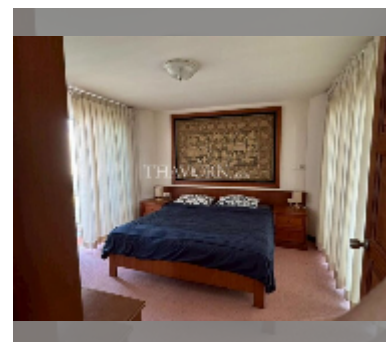

Condo for sale 1 bedroom 94 m² in Sky Beach, Pattaya

฿ 6,740,000

UNIT PARAMETERS:

UID	FS-242741
quota	foreign quota
type	1 bedroom
size	94m²
floor	18
view	partial sea view

PROJECT PARAMETERS:

district	Wongamat
buildings	1
built in	1992
maintenance	฿ 33,840/year

FACILITIES:

- General information: highrise, open parking.
- Swimming pool: swimming pool, kids pool.
- Chill zone: garden.
- Health zone: gym.
- Other: lobby, kids playgarden, CCTV, security, minimart, laundry.