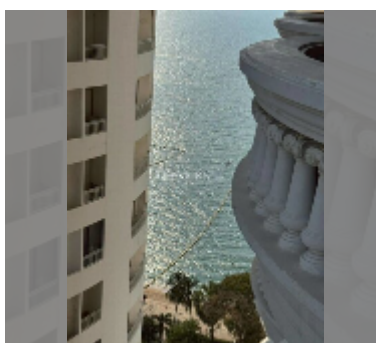

Condo for sale 1 bedroom 94 m² in Sky Beach, Pattaya

฿ 6,740,000

UNIT PARAMETERS:

UID	FS-242741
quota	foreign quota
type	1 bedroom
size	94m²
floor	18
view	partial sea view

PROJECT PARAMETERS:

district	Wongamat
buildings	1
built in	1992
maintenance	฿ 33,840/year

FACILITIES:

- General information: highrise, open parking.
- Swimming pool: swimming pool, kids pool.
- Chill zone: garden.
- Health zone: gym.
- Other: lobby, kids playgarden, CCTV, security, minimart, laundry.