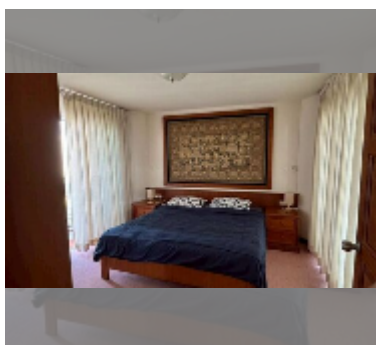

Condo for sale 1 bedroom 94 m² in Sky Beach, Pattaya

฿ 6,740,000

UNIT PARAMETERS:

UID	FS-242741
quota	foreign quota
type	1 bedroom
size	94m²
floor	18
view	partial sea view

PROJECT PARAMETERS:

district	Wongamat
buildings	1
built in	1992
maintenance	฿ 33,840/year

FACILITIES:

- General information: highrise, open parking.
- Swimming pool: swimming pool, kids pool.
- Chill zone: garden.
- Health zone: gym.
- Other: lobby, kids playgarden, CCTV, security, minimart, laundry.