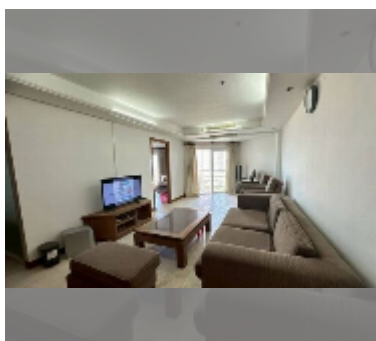

Condo for sale 1 bedroom 62.8 m² in Jomtien beach condominium, Pattaya

฿ 3,300,000

UNIT PARAMETERS:

UID	FS-242738
quota	foreign quota
type	1 bedroom
size	62.8m²
floor	16
view	sea view
equipment: furniture, air conditioner, television, refrigerator	

PROJECT PARAMETERS:

district	Jomtien
buildings	5
floors	18
built in	1993

FACILITIES:

General information: highrise, open parking.

Swimming pool: swimming pool.

Chill zone: chill zone.

Health zone: gym.

Other: CCTV, security, minimart.