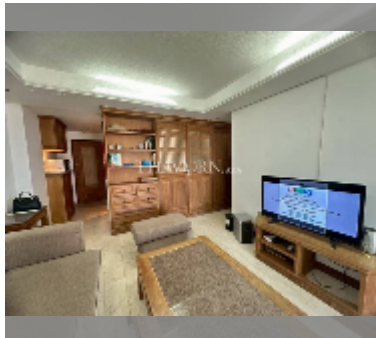

Condo for sale 1 bedroom 62.8 m² in Jomtien beach condominium, Pattaya

฿ 3,300,000

UNIT PARAMETERS:

UID	FS-242738
quota	foreign quota
type	1 bedroom
size	62.8m²
floor	16
view	sea view
equipment: furniture, air conditioner, television, refrigerator	

PROJECT PARAMETERS:

district	Jomtien
buildings	5
floors	18
built in	1993

FACILITIES:

General information: highrise, open parking.

Swimming pool: swimming pool.

Chill zone: chill zone.

Health zone: gym.

Other: CCTV, security, minimart.