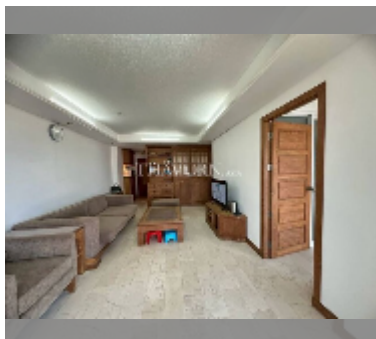

Condo for sale 1 bedroom 62.8 m² in Jomtien beach condominium, Pattaya

฿ 3,300,000

UNIT PARAMETERS:

UID	FS-242738
quota	foreign quota
type	1 bedroom
size	62.8m²
floor	16
view	sea view
equipment: furniture, air conditioner, television, refrigerator	

PROJECT PARAMETERS:

district	Jomtien
buildings	5
floors	18
built in	1993

FACILITIES:

General information: highrise, open parking.

Swimming pool: swimming pool.

Chill zone: chill zone.

Health zone: gym.

Other: CCTV, security, minimart.