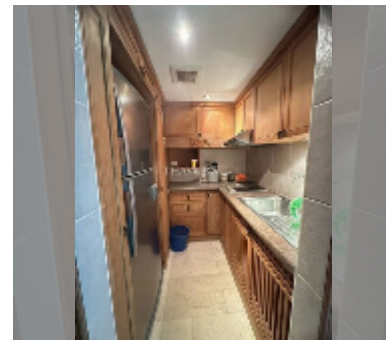

Condo for sale 1 bedroom 62.8 m² in Jomtien beach condominium, Pattaya

฿ 3,300,000

UNIT PARAMETERS:

UID	FS-242738
quota	foreign quota
type	1 bedroom
size	62.8m²
floor	16
view	sea view
equipment: furniture, air conditioner, television, refrigerator	

PROJECT PARAMETERS:

district	Jomtien
buildings	5
floors	18
built in	1993

FACILITIES:

General information: highrise, open parking.

Swimming pool: swimming pool.

Chill zone: chill zone.

Health zone: gym.

Other: CCTV, security, minimart.