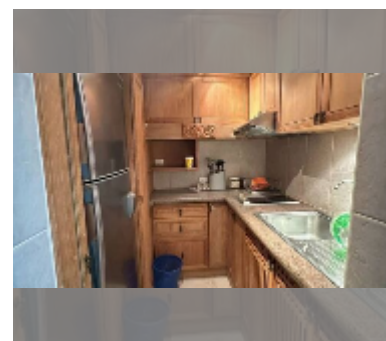

Condo for sale 1 bedroom 62.8 m² in Jomtien beach condominium, Pattaya

฿ 3,300,000

UNIT PARAMETERS:

UID	FS-242738
quota	foreign quota
type	1 bedroom
size	62.8m²
floor	16
view	sea view
equipment: furniture, air conditioner, television, refrigerator	

PROJECT PARAMETERS:

district	Jomtien
buildings	5
floors	18
built in	1993

FACILITIES:

General information: highrise, open parking.

Swimming pool: swimming pool.

Chill zone: chill zone.

Health zone: gym.

Other: CCTV, security, minimart.