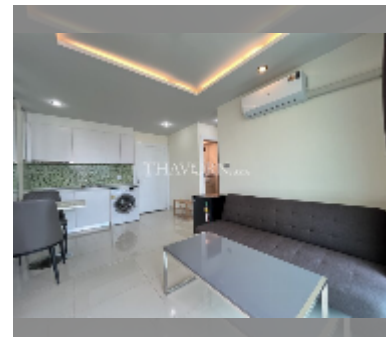

Condo for sale 1 bedroom 35 m² in Amazon Residence, Pattaya

฿ 1,780,000

UNIT PARAMETERS:

UID	FS-242737
quota	foreign quota
type	1 bedroom
size	35m²
floor	8
view	city view

PROJECT PARAMETERS:

district	Jomtien
buildings	4
floors	8
built in	2014
maintenance	฿ 14,700/year

FACILITIES:

General information: resort, shuttle bus, open parking.

Swimming pool: swimming pool, kids pool, water slides, waterfall, jacuzzi.

Chill zone: chill zone, garden.

Health zone: gym, sauna, hamam.

Other: reception, lobby, games room, CCTV, security, minimart, laundry.