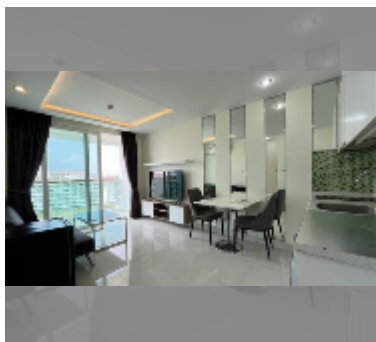

Condo for sale 1 bedroom 35 m² in Amazon Residence, Pattaya

฿ 1,780,000

UNIT PARAMETERS:

UID	FS-242737
quota	foreign quota
type	1 bedroom
size	35m²
floor	8
view	city view

PROJECT PARAMETERS:

district	Jomtien
buildings	4
floors	8
built in	2014
maintenance	฿ 14,700/year

FACILITIES:

General information: resort, shuttle bus, open parking.

Swimming pool: swimming pool, kids pool, water slides, waterfall, jacuzzi.

Chill zone: chill zone, garden.

Health zone: gym, sauna, hamam.

Other: reception, lobby, games room, CCTV, security, minimart, laundry.