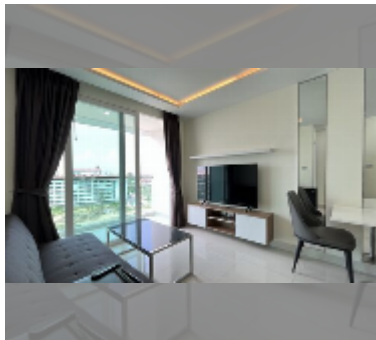

Condo for sale 1 bedroom 35 m² in Amazon Residence, Pattaya

฿ 1,780,000

UNIT PARAMETERS:

UID	FS-242737
quota	foreign quota
type	1 bedroom
size	35m²
floor	8
view	city view

PROJECT PARAMETERS:

district	Jomtien
buildings	4
floors	8
built in	2014
maintenance	฿ 14,700/year

FACILITIES:

General information: resort, shuttle bus, open parking.

Swimming pool: swimming pool, kids pool, water slides, waterfall, jacuzzi.

Chill zone: chill zone, garden.

Health zone: gym, sauna, hamam.

Other: reception, lobby, games room, CCTV, security, minimart, laundry.