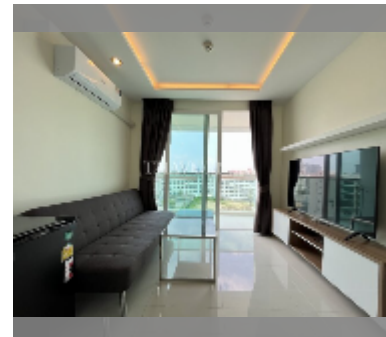

Condo for sale 1 bedroom 35 m² in Amazon Residence, Pattaya

฿ 1,780,000

UNIT PARAMETERS:

UID	FS-242737
quota	foreign quota
type	1 bedroom
size	35m²
floor	8
view	city view

PROJECT PARAMETERS:

district	Jomtien
buildings	4
floors	8
built in	2014
maintenance	฿ 14,700/year

FACILITIES:

General information: resort, shuttle bus, open parking.

Swimming pool: swimming pool, kids pool, water slides, waterfall, jacuzzi.

Chill zone: chill zone, garden.

Health zone: gym, sauna, hamam.

Other: reception, lobby, games room, CCTV, security, minimart, laundry.