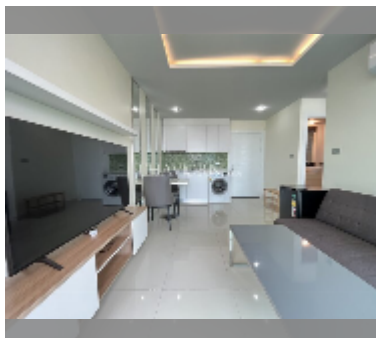

Condo for sale 1 bedroom 35 m² in Amazon Residence, Pattaya

฿ 1,780,000

UNIT PARAMETERS:

UID	FS-242737
quota	foreign quota
type	1 bedroom
size	35m²
floor	8
view	city view

PROJECT PARAMETERS:

district	Jomtien
buildings	4
floors	8
built in	2014
maintenance	฿ 14,700/year

FACILITIES:

General information: resort, shuttle bus, open parking.

Swimming pool: swimming pool, kids pool, water slides, waterfall, jacuzzi.

Chill zone: chill zone, garden.

Health zone: gym, sauna, hamam.

Other: reception, lobby, games room, CCTV, security, minimart, laundry.