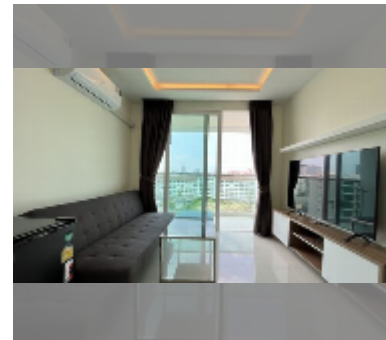

Condo for sale 1 bedroom 35 m² in Amazon Residence, Pattaya

฿ 1,780,000

UNIT PARAMETERS:

UID	FS-242737
quota	foreign quota
type	1 bedroom
size	35m²
floor	8
view	city view

PROJECT PARAMETERS:

district	Jomtien
buildings	4
floors	8
built in	2014
maintenance	฿ 14,700/year

FACILITIES:

General information: resort, shuttle bus, open parking.

Swimming pool: swimming pool, kids pool, water slides, waterfall, jacuzzi.

Chill zone: chill zone, garden.

Health zone: gym, sauna, hamam.

Other: reception, lobby, games room, CCTV, security, minimart, laundry.