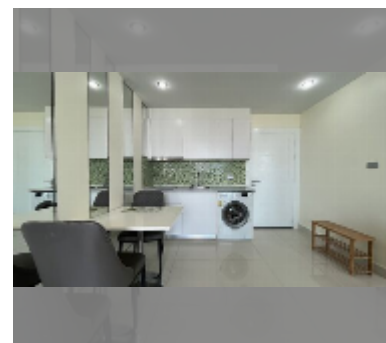

Condo for sale 1 bedroom 35 m² in Amazon Residence, Pattaya

฿ 1,780,000

UNIT PARAMETERS:

UID	FS-242737
quota	foreign quota
type	1 bedroom
size	35m²
floor	8
view	city view

PROJECT PARAMETERS:

district	Jomtien
buildings	4
floors	8
built in	2014
maintenance	฿ 14,700/year

FACILITIES:

General information: resort, shuttle bus, open parking.

Swimming pool: swimming pool, kids pool, water slides, waterfall, jacuzzi.

Chill zone: chill zone, garden.

Health zone: gym, sauna, hamam.

Other: reception, lobby, games room, CCTV, security, minimart, laundry.