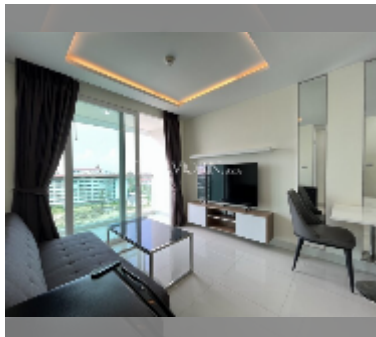

Condo for sale 1 bedroom 35 m² in Amazon Residence, Pattaya

฿ 1,780,000

UNIT PARAMETERS:

UID	FS-242737
quota	foreign quota
type	1 bedroom
size	35m²
floor	8
view	city view

PROJECT PARAMETERS:

district	Jomtien
buildings	4
floors	8
built in	2014
maintenance	฿ 14,700/year

FACILITIES:

General information: resort, shuttle bus, open parking.

Swimming pool: swimming pool, kids pool, water slides, waterfall, jacuzzi.

Chill zone: chill zone, garden.

Health zone: gym, sauna, hamam.

Other: reception, lobby, games room, CCTV, security, minimart, laundry.