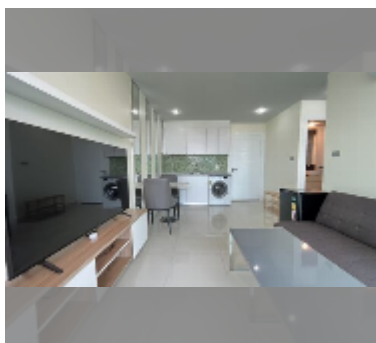

Condo for sale 1 bedroom 35 m² in Amazon Residence, Pattaya

฿ 1,780,000

UNIT PARAMETERS:

UID	FS-242737
quota	foreign quota
type	1 bedroom
size	35m²
floor	8
view	city view

PROJECT PARAMETERS:

district	Jomtien
buildings	4
floors	8
built in	2014
maintenance	฿ 14,700/year

FACILITIES:

General information: resort, shuttle bus, open parking.

Swimming pool: swimming pool, kids pool, water slides, waterfall, jacuzzi.

Chill zone: chill zone, garden.

Health zone: gym, sauna, hamam.

Other: reception, lobby, games room, CCTV, security, minimart, laundry.