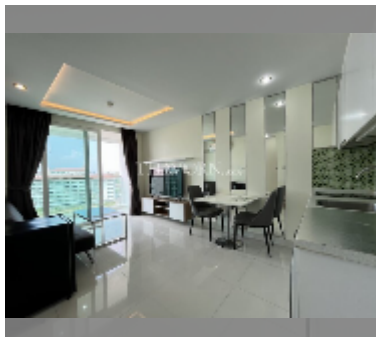

Condo for sale 1 bedroom 35 m² in Amazon Residence, Pattaya

฿ 1,780,000

UNIT PARAMETERS:

UID	FS-242737
quota	foreign quota
type	1 bedroom
size	35m²
floor	8
view	city view

PROJECT PARAMETERS:

district	Jomtien
buildings	4
floors	8
built in	2014
maintenance	฿ 14,700/year

FACILITIES:

General information: resort, shuttle bus, open parking.

Swimming pool: swimming pool, kids pool, water slides, waterfall, jacuzzi.

Chill zone: chill zone, garden.

Health zone: gym, sauna, hamam.

Other: reception, lobby, games room, CCTV, security, minimart, laundry.