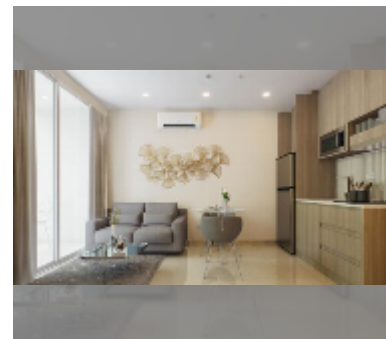

Condo for sale 1 bedroom 26 m² in Harmonia City Garden, Pattaya

฿ 2,295,000

UNIT PARAMETERS:

UID	FS-242735
quota	foreign quota
type	1 bedroom
size	26m ²
floor	5
view	pool view
quality	excellent
equipment: kitchen appliances, refrigerator	

PROJECT PARAMETERS:

district	Thappraya
buildings	4
floors	8
built in	2028

FACILITIES:

General information: boutique, underground parking.

Swimming pool: swimming pool, rooftop pool, jacuzzi.

Chill zone: chill zone, garden.

Health zone: gym, sauna, steam, yoga room, SPA.

Other: reception, kids playgarden, CCTV, security.

[details](#)