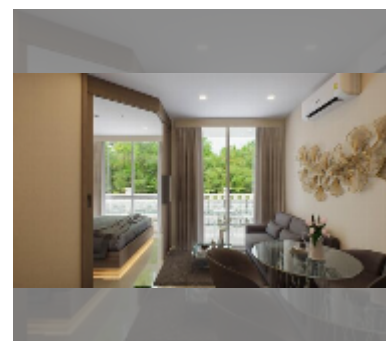

Condo for sale 1 bedroom 26 m² in Harmonia City Garden, Pattaya

฿ 2,295,000

UNIT PARAMETERS:

UID	FS-242735
quota	foreign quota
type	1 bedroom
size	26m ²
floor	5
view	pool view
quality	excellent
equipment: kitchen appliances, refrigerator	

Health zone: gym, sauna, steam, yoga room, SPA.

Other: reception, kids playgarden, CCTV, security.

[details](#)