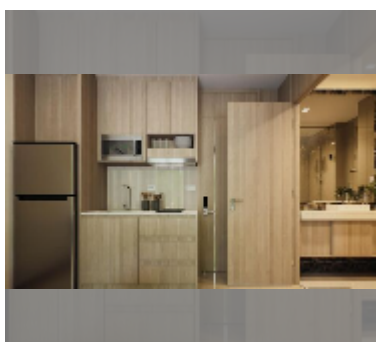

Condo for sale 1 bedroom 26 m² in Harmonia City Garden, Pattaya

฿ 2,295,000

UNIT PARAMETERS:

UID	FS-242735
quota	foreign quota
type	1 bedroom
size	26m ²
floor	5
view	pool view
quality	excellent
equipment: kitchen appliances, refrigerator	

Health zone: gym, sauna, steam, yoga room, SPA.

Other: reception, kids playgarden, CCTV, security.

[details](#)