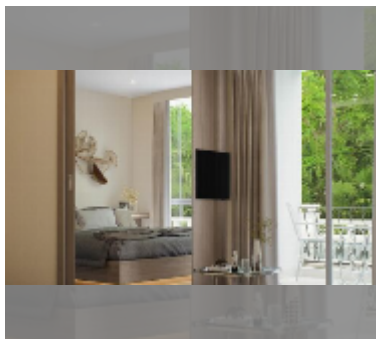

Condo for sale 1 bedroom 26 m² in Harmonia City Garden, Pattaya

฿ 2,295,000

UNIT PARAMETERS:

UID	FS-242735
quota	foreign quota
type	1 bedroom
size	26m ²
floor	5
view	pool view
quality	excellent
equipment: kitchen appliances, refrigerator	

Health zone: gym, sauna, steam, yoga room, SPA.

Other: reception, kids playgarden, CCTV, security.

[details](#)