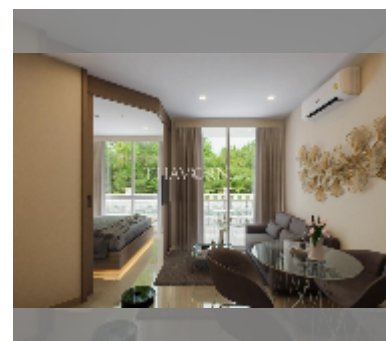

Condo for sale 1 bedroom 26 m² in Harmonia City Garden, Pattaya

฿ 2,295,000

UNIT PARAMETERS:

UID	FS-242735
quota	foreign quota
type	1 bedroom
size	26m ²
floor	5
view	pool view
quality	excellent
equipment: kitchen appliances, refrigerator	

Health zone: gym, sauna, steam, yoga room, SPA.

Other: reception, kids playgarden, CCTV, security.

[details](#)