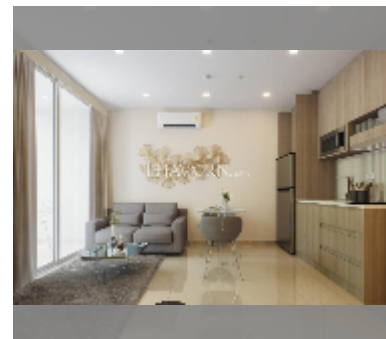

Condo for sale 1 bedroom 26 m² in Harmonia City Garden, Pattaya

฿ 2,295,000

UNIT PARAMETERS:

UID	FS-242735
quota	foreign quota
type	1 bedroom
size	26m ²
floor	5
view	pool view
quality	excellent
equipment: kitchen appliances, refrigerator	

PROJECT PARAMETERS:

district	Thappraya
buildings	4
floors	8
built in	2028

FACILITIES:

General information: boutique, underground parking.

Swimming pool: swimming pool, rooftop pool, jacuzzi.

Chill zone: chill zone, garden.

Health zone: gym, sauna, steam, yoga room, SPA.

Other: reception, kids playgarden, CCTV, security.

[details](#)