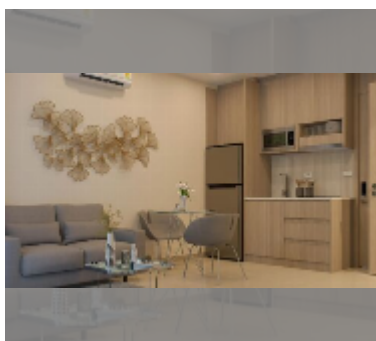

Condo for sale 1 bedroom 26 m² in Harmonia City Garden, Pattaya

฿ 2,295,000

UNIT PARAMETERS:

UID	FS-242735
quota	foreign quota
type	1 bedroom
size	26m ²
floor	5
view	pool view
quality	excellent
equipment: kitchen appliances, refrigerator	

Health zone: gym, sauna, steam, yoga room, SPA.

Other: reception, kids playgarden, CCTV, security.

[details](#)