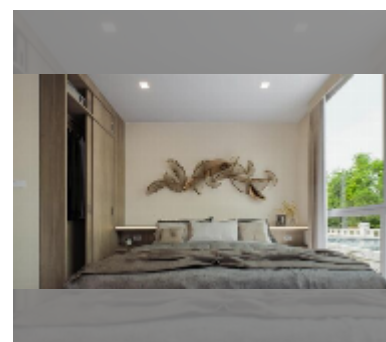

Condo for sale 1 bedroom 26 m² in Harmonia City Garden, Pattaya

฿ 2,295,000

UNIT PARAMETERS:

UID	FS-242735
quota	foreign quota
type	1 bedroom
size	26m²
floor	5
view	pool view
quality	excellent
equipment: kitchen appliances, refrigerator	

PROJECT PARAMETERS:

district	Thappraya
buildings	4
floors	8
built in	2028

FACILITIES:

General information: boutique, underground parking.

Swimming pool: swimming pool, rooftop pool, jacuzzi.

Chill zone: chill zone, garden.

Health zone: gym, sauna, steam, yoga room, SPA.

Other: reception, kids playgarden, CCTV, security.