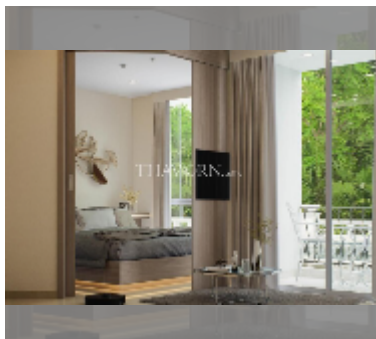

Condo for sale 1 bedroom 26 m² in Harmonia City Garden, Pattaya

฿ 2,295,000

UNIT PARAMETERS:

UID	FS-242735
quota	foreign quota
type	1 bedroom
size	26m²
floor	5
view	pool view
quality	excellent
equipment: kitchen appliances, refrigerator	

PROJECT PARAMETERS:

district	Thappraya
buildings	4
floors	8
built in	2028

FACILITIES:

General information: boutique, underground parking.

Swimming pool: swimming pool, rooftop pool, jacuzzi.

Chill zone: chill zone, garden.

Health zone: gym, sauna, steam, yoga room, SPA.

Other: reception, kids playgarden, CCTV, security.