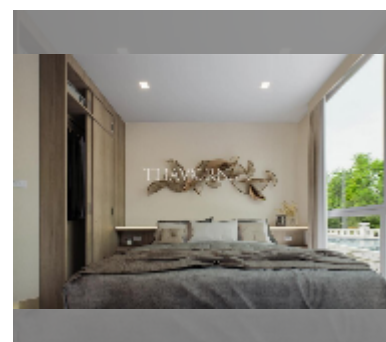

Condo for sale 1 bedroom 26 m² in Harmonia City Garden, Pattaya

฿ 2,295,000

UNIT PARAMETERS:

UID	FS-242735
quota	foreign quota
type	1 bedroom
size	26m²
floor	5
view	pool view
quality	excellent
equipment: kitchen appliances, refrigerator	

PROJECT PARAMETERS:

district	Thappraya
buildings	4
floors	8
built in	2028

FACILITIES:

General information: boutique, underground parking.

Swimming pool: swimming pool, rooftop pool, jacuzzi.

Chill zone: chill zone, garden.

Health zone: gym, sauna, steam, yoga room, SPA.

Other: reception, kids playgarden, CCTV, security.