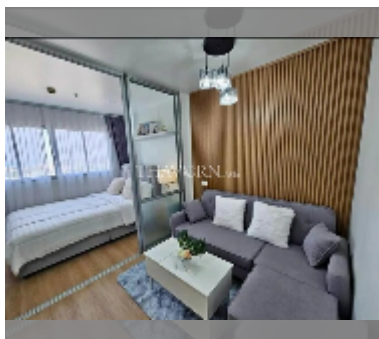

Condo for sale 1 bedroom 23 m² in Lumpini Condo Town North Pattaya - Sukhumvit, Pattaya

฿ 1,290,000

UNIT PARAMETERS:

UID	FS-242728
quota	thai quota
type	1 bedroom
size	23m ²
floor	23
view	sea view
quality	good
equipment: furniture, air conditioner, television, washing-machine, refrigerator	

PROJECT PARAMETERS:

district	Wongamat
buildings	2
floors	32
built in	2013

FACILITIES:

- General information: highrise, multy-level parking.
- Swimming pool: swimming pool.
- Chill zone: chill zone, garden.
- Health zone: gym.
- Other: reception, lobby, clubhouse, kids playgarden, CCTV, security, minimart.