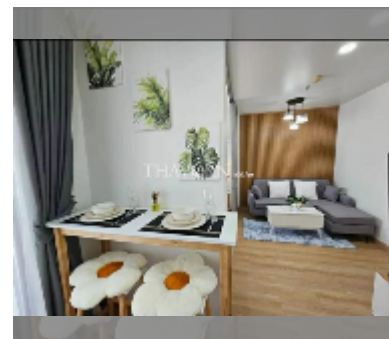

Condo for sale 1 bedroom 23 m² in Lumpini Condo Town North Pattaya - Sukhumvit, Pattaya

฿ 1,290,000

UNIT PARAMETERS:

UID	FS-242728
quota	thai quota
type	1 bedroom
size	23m²
floor	23
view	sea view
quality	good
equipment: furniture, air conditioner, television, washing-machine, refrigerator	

PROJECT PARAMETERS:

district	Wongamat
buildings	2
floors	32
built in	2013

FACILITIES:

- General information: highrise, multy-level parking.
- Swimming pool: swimming pool.
- Chill zone: chill zone, garden.
- Health zone: gym.
- Other: reception, lobby, clubhouse, kids playgarden, CCTV, security, minimart.