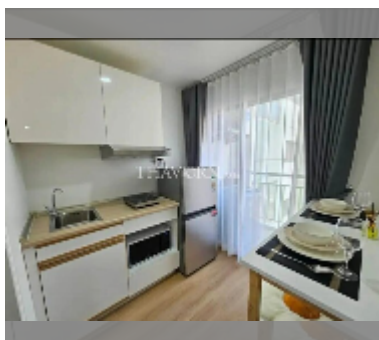

Condo for sale 1 bedroom 23 m² in Lumpini Condo Town North Pattaya - Sukhumvit, Pattaya

฿ 1,290,000

UNIT PARAMETERS:

UID	FS-242728
quota	thai quota
type	1 bedroom
size	23m²
floor	23
view	sea view
quality	good
equipment: furniture, air conditioner, television, washing-machine, refrigerator	

PROJECT PARAMETERS:

district	Wongamat
buildings	2
floors	32
built in	2013

FACILITIES:

- General information: highrise, multy-level parking.
- Swimming pool: swimming pool.
- Chill zone: chill zone, garden.
- Health zone: gym.
- Other: reception, lobby, clubhouse, kids playgarden, CCTV, security, minimart.