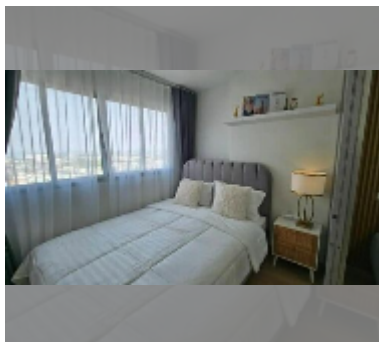

Condo for sale 1 bedroom 23 m² in Lumpini Condo Town North Pattaya - Sukhumvit, Pattaya

฿ 1,290,000

UNIT PARAMETERS:

UID	FS-242728
quota	thai quota
type	1 bedroom
size	23m²
floor	23
view	sea view
quality	good
equipment: furniture, air conditioner, television, washing-machine, refrigerator	

PROJECT PARAMETERS:

district	Wongamat
buildings	2
floors	32
built in	2013

FACILITIES:

- General information: highrise, multy-level parking.
- Swimming pool: swimming pool.
- Chill zone: chill zone, garden.
- Health zone: gym.
- Other: reception, lobby, clubhouse, kids playgarden, CCTV, security, minimart.