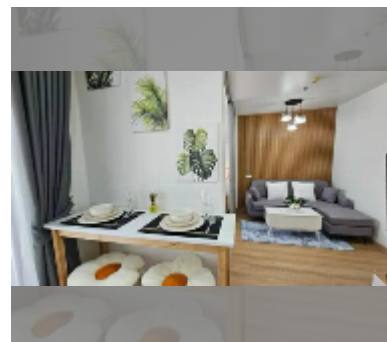

Condo for sale 1 bedroom 23 m² in Lumpini Condo Town North Pattaya - Sukhumvit, Pattaya

฿ 1,290,000

UNIT PARAMETERS:

UID	FS-242728
quota	thai quota
type	1 bedroom
size	23m²
floor	23
view	sea view
quality	good
equipment: furniture, air conditioner, television, washing-machine, refrigerator	

PROJECT PARAMETERS:

district	Wongamat
buildings	2
floors	32
built in	2013

FACILITIES:

- General information: highrise, multy-level parking.
- Swimming pool: swimming pool.
- Chill zone: chill zone, garden.
- Health zone: gym.
- Other: reception, lobby, clubhouse, kids playgarden, CCTV, security, minimart.