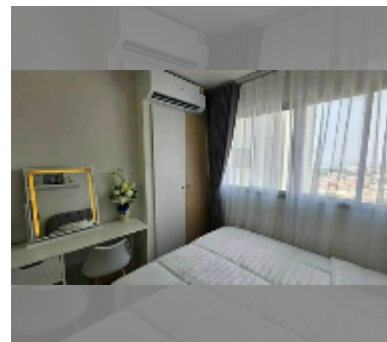

Condo for sale 1 bedroom 23 m² in Lumpini Condo Town North Pattaya - Sukhumvit, Pattaya

฿ 1,290,000

UNIT PARAMETERS:

UID	FS-242728
quota	thai quota
type	1 bedroom
size	23m²
floor	23
view	sea view
quality	good
equipment: furniture, air conditioner, television, washing-machine, refrigerator	

PROJECT PARAMETERS:

district	Wongamat
buildings	2
floors	32
built in	2013

FACILITIES:

- General information: highrise, multy-level parking.
- Swimming pool: swimming pool.
- Chill zone: chill zone, garden.
- Health zone: gym.
- Other: reception, lobby, clubhouse, kids playgarden, CCTV, security, minimart.