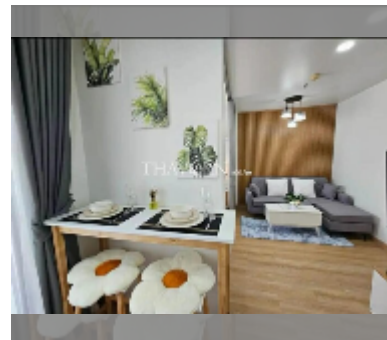

Condo for sale 1 bedroom 23 m² in Lumpini Condo Town North Pattaya - Sukhumvit, Pattaya

฿ 1,290,000

UNIT PARAMETERS:

UID	FS-242728
quota	thai quota
type	1 bedroom
size	23m²
floor	23
view	sea view
quality	good
equipment: furniture, air conditioner, television, washing-machine, refrigerator	

PROJECT PARAMETERS:

district	Wongamat
buildings	2
floors	32
built in	2013

FACILITIES:

- General information: highrise, multy-level parking.
- Swimming pool: swimming pool.
- Chill zone: chill zone, garden.
- Health zone: gym.
- Other: reception, lobby, clubhouse, kids playgarden, CCTV, security, minimart.