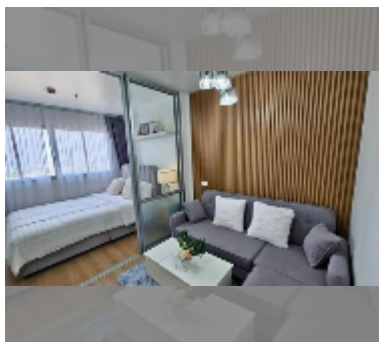

Condo for sale 1 bedroom 23 m² in Lumpini Condo Town North Pattaya - Sukhumvit, Pattaya

฿ 1,290,000

UNIT PARAMETERS:

UID	FS-242728
quota	thai quota
type	1 bedroom
size	23m ²
floor	23
view	sea view
quality	good
equipment: furniture, air conditioner, television, washing-machine, refrigerator	

PROJECT PARAMETERS:

district	Wongamat
buildings	2
floors	32
built in	2013

FACILITIES:

- General information: highrise, multy-level parking.
- Swimming pool: swimming pool.
- Chill zone: chill zone, garden.
- Health zone: gym.
- Other: reception, lobby, clubhouse, kids playgarden, CCTV, security, minimart.