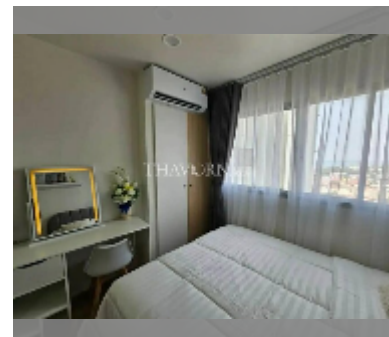

Condo for sale 1 bedroom 23 m² in Lumpini Condo Town North Pattaya - Sukhumvit, Pattaya

฿ 1,290,000

UNIT PARAMETERS:

UID	FS-242728
quota	thai quota
type	1 bedroom
size	23m²
floor	23
view	sea view
quality	good
equipment: furniture, air conditioner, television, washing-machine, refrigerator	

PROJECT PARAMETERS:

district	Wongamat
buildings	2
floors	32
built in	2013

FACILITIES:

- General information: highrise, multy-level parking.
- Swimming pool: swimming pool.
- Chill zone: chill zone, garden.
- Health zone: gym.
- Other: reception, lobby, clubhouse, kids playgarden, CCTV, security, minimart.