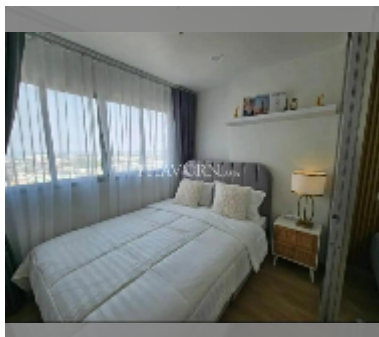

Condo for sale 1 bedroom 23 m² in Lumpini Condo Town North Pattaya - Sukhumvit, Pattaya

฿ 1,290,000

UNIT PARAMETERS:

UID	FS-242728
quota	thai quota
type	1 bedroom
size	23m²
floor	23
view	sea view
quality	good
equipment: furniture, air conditioner, television, washing-machine, refrigerator	

PROJECT PARAMETERS:

district	Wongamat
buildings	2
floors	32
built in	2013

FACILITIES:

- General information: highrise, multy-level parking.
- Swimming pool: swimming pool.
- Chill zone: chill zone, garden.
- Health zone: gym.
- Other: reception, lobby, clubhouse, kids playgarden, CCTV, security, minimart.