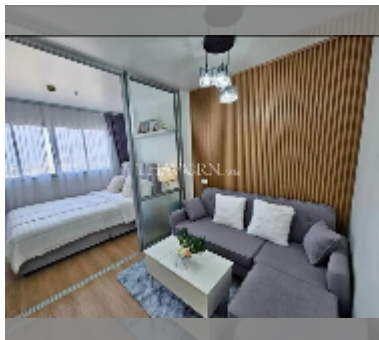

Condo for sale 1 bedroom 23 m² in Lumpini Condo Town North Pattaya - Sukhumvit, Pattaya

฿ 1,290,000

UNIT PARAMETERS:

UID	FS-242728
quota	thai quota
type	1 bedroom
size	23m ²
floor	23
view	sea view
quality	good
equipment: furniture, air conditioner, television, washing-machine, refrigerator	

PROJECT PARAMETERS:

district	Wongamat
buildings	2
floors	32
built in	2013

FACILITIES:

- General information: highrise, multy-level parking.
- Swimming pool: swimming pool.
- Chill zone: chill zone, garden.
- Health zone: gym.
- Other: reception, lobby, clubhouse, kids playgarden, CCTV, security, minimart.