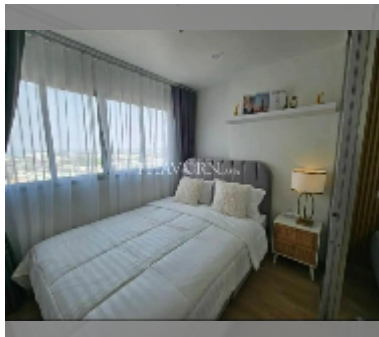

Condo for sale 1 bedroom 23 m² in Lumpini Condo Town North Pattaya - Sukhumvit, Pattaya

฿ 1,290,000

UNIT PARAMETERS:

UID	FS-242728
quota	thai quota
type	1 bedroom
size	23m²
floor	23
view	sea view
quality	good
equipment: furniture, air conditioner, television, washing-machine, refrigerator	

PROJECT PARAMETERS:

district	Wongamat
buildings	2
floors	32
built in	2013

FACILITIES:

- General information: highrise, multy-level parking.
- Swimming pool: swimming pool.
- Chill zone: chill zone, garden.
- Health zone: gym.
- Other: reception, lobby, clubhouse, kids playgarden, CCTV, security, minimart.