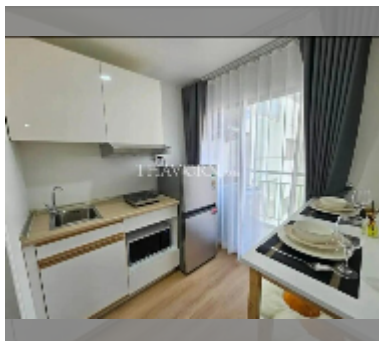

Condo for sale 1 bedroom 23 m² in Lumpini Condo Town North Pattaya - Sukhumvit, Pattaya

฿ 1,290,000

UNIT PARAMETERS:

UID	FS-242728
quota	thai quota
type	1 bedroom
size	23m²
floor	23
view	sea view
quality	good
equipment: furniture, air conditioner, television, washing-machine, refrigerator	

PROJECT PARAMETERS:

district	Wongamat
buildings	2
floors	32
built in	2013

FACILITIES:

- General information: highrise, multy-level parking.
- Swimming pool: swimming pool.
- Chill zone: chill zone, garden.
- Health zone: gym.
- Other: reception, lobby, clubhouse, kids playgarden, CCTV, security, minimart.