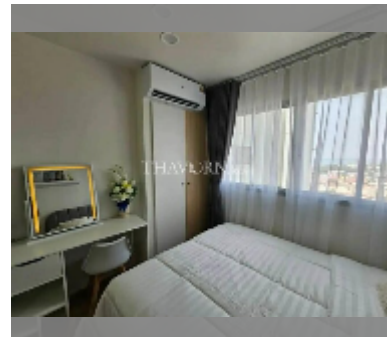

Condo for sale 1 bedroom 23 m² in Lumpini Condo Town North Pattaya - Sukhumvit, Pattaya

฿ 1,290,000

UNIT PARAMETERS:

UID	FS-242728
quota	thai quota
type	1 bedroom
size	23m ²
floor	23
view	sea view
quality	good
equipment: furniture, air conditioner, television, washing-machine, refrigerator	

PROJECT PARAMETERS:

district	Wongamat
buildings	2
floors	32
built in	2013

FACILITIES:

- General information: highrise, multy-level parking.
- Swimming pool: swimming pool.
- Chill zone: chill zone, garden.
- Health zone: gym.
- Other: reception, lobby, clubhouse, kids playgarden, CCTV, security, minimart.