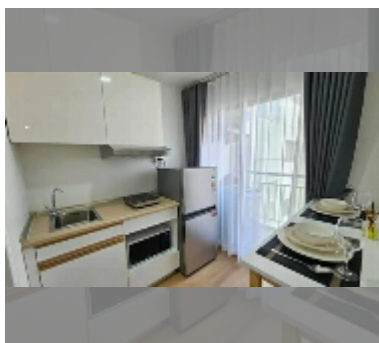

Condo for sale 1 bedroom 23 m² in Lumpini Condo Town North Pattaya - Sukhumvit, Pattaya

฿ 1,290,000

UNIT PARAMETERS:

UID	FS-242728
quota	thai quota
type	1 bedroom
size	23m²
floor	23
view	sea view
quality	good
equipment: furniture, air conditioner, television, washing-machine, refrigerator	

PROJECT PARAMETERS:

district	Wongamat
buildings	2
floors	32
built in	2013

FACILITIES:

- General information: highrise, multy-level parking.
- Swimming pool: swimming pool.
- Chill zone: chill zone, garden.
- Health zone: gym.
- Other: reception, lobby, clubhouse, kids playgarden, CCTV, security, minimart.