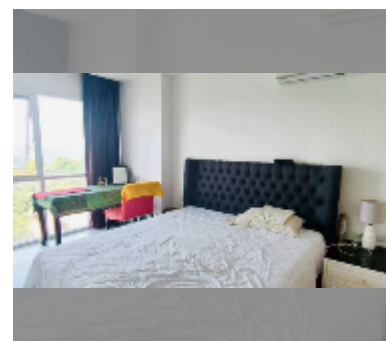

Condo for sale 2 bedroom 61 m² in One Tower Pratumnak, Pattaya

฿ 5,160,000

UNIT PARAMETERS:

UID	FS-242726
quota	foreign quota
type	2 bedroom
size	61m²
floor	7
view	sea view

PROJECT PARAMETERS:

district	Pratumnak
buildings	1
floors	20
built in	2016
maintenance	฿ 29,280/year

FACILITIES:

General information: highrise, meters to beach: 60, minutes to beach: 2, open parking, multy-level parking.

Swimming pool: rooftop pool, infinity view.

Chill zone: garden, rooftop chillout.

Health zone: gym, sauna.

Other: lobby, meeting room, CCTV, security.