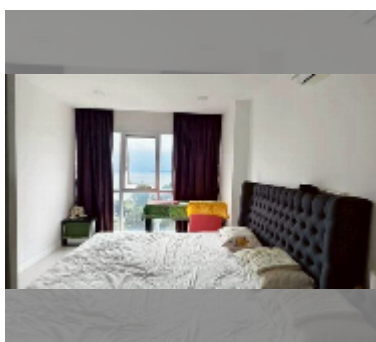

Condo for sale 2 bedroom 61 m² in One Tower Pratumnak, Pattaya

฿ 5,160,000

UNIT PARAMETERS:

UID	FS-242726
quota	foreign quota
type	2 bedroom
size	61m²
floor	7
view	sea view

PROJECT PARAMETERS:

district	Pratumnak
buildings	1
floors	20
built in	2016
maintenance	฿ 29,280/year

FACILITIES:

General information: highrise, meters to beach: 60, minutes to beach: 2, open parking, multy-level parking.

Swimming pool: rooftop pool, infinity view.

Chill zone: garden, rooftop chillout.

Health zone: gym, sauna.

Other: lobby, meeting room, CCTV, security.