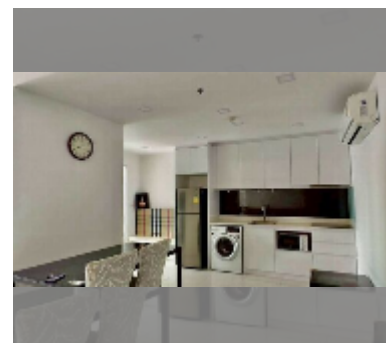

Condo for sale 2 bedroom 61 m² in One Tower Pratumnak, Pattaya

฿ 5,160,000

UNIT PARAMETERS:

UID	FS-242726
quota	foreign quota
type	2 bedroom
size	61m²
floor	7
view	sea view

PROJECT PARAMETERS:

district	Pratumnak
buildings	1
floors	20
built in	2016
maintenance	฿ 29,280/year

FACILITIES:

General information: highrise, meters to beach: 60, minutes to beach: 2, open parking, multy-level parking.

Swimming pool: rooftop pool, infinity view.

Chill zone: garden, rooftop chillout.

Health zone: gym, sauna.

Other: lobby, meeting room, CCTV, security.