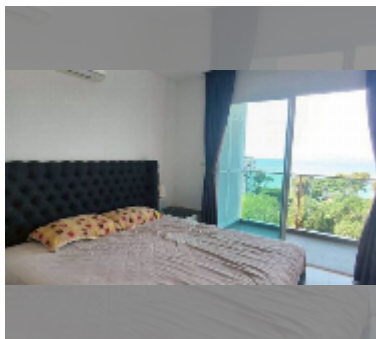

Condo for sale 2 bedroom 61 m² in One Tower Pratumnak, Pattaya

฿ 5,160,000

UNIT PARAMETERS:

UID	FS-242726
quota	foreign quota
type	2 bedroom
size	61m²
floor	7
view	sea view

PROJECT PARAMETERS:

district	Pratumnak
buildings	1
floors	20
built in	2016
maintenance	฿ 29,280/year

FACILITIES:

General information: highrise, meters to beach: 60, minutes to beach: 2, open parking, multy-level parking.

Swimming pool: rooftop pool, infinity view.

Chill zone: garden, rooftop chillout.

Health zone: gym, sauna.

Other: lobby, meeting room, CCTV, security.