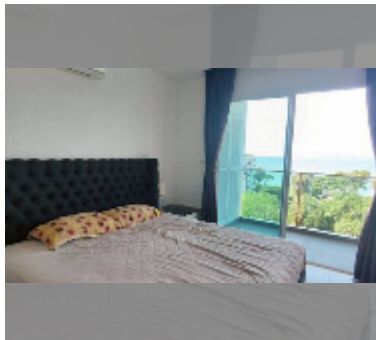

Condo for sale 2 bedroom 61 m² in One Tower Pratumnak, Pattaya

฿ 5,160,000

UNIT PARAMETERS:

UID	FS-242726
quota	foreign quota
type	2 bedroom
size	61m²
floor	7
view	sea view

PROJECT PARAMETERS:

district	Pratumnak
buildings	1
floors	20
built in	2016
maintenance	฿ 29,280/year

FACILITIES:

General information: highrise, meters to beach: 60, minutes to beach: 2, open parking, multy-level parking.

Swimming pool: rooftop pool, infinity view.

Chill zone: garden, rooftop chillout.

Health zone: gym, sauna.

Other: lobby, meeting room, CCTV, security.