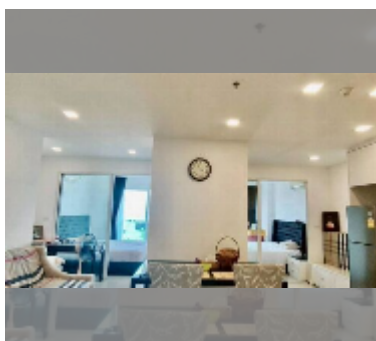

Condo for sale 2 bedroom 61 m² in One Tower Pratumnak, Pattaya

฿ 5,160,000

UNIT PARAMETERS:

UID	FS-242726
quota	foreign quota
type	2 bedroom
size	61m²
floor	7
view	sea view

PROJECT PARAMETERS:

district	Pratumnak
buildings	1
floors	20
built in	2016
maintenance	฿ 29,280/year

FACILITIES:

General information: highrise, meters to beach: 60, minutes to beach: 2, open parking, multy-level parking.

Swimming pool: rooftop pool, infinity view.

Chill zone: garden, rooftop chillout.

Health zone: gym, sauna.

Other: lobby, meeting room, CCTV, security.