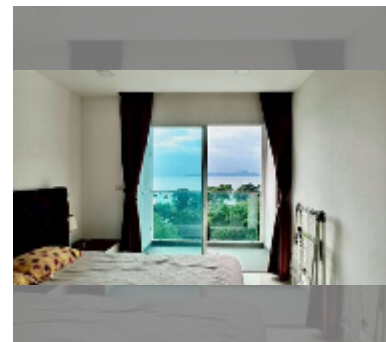

Condo for sale 2 bedroom 61 m² in One Tower Pratumnak, Pattaya

฿ 5,160,000

UNIT PARAMETERS:

UID	FS-242726
quota	foreign quota
type	2 bedroom
size	61m²
floor	7
view	sea view

PROJECT PARAMETERS:

district	Pratumnak
buildings	1
floors	20
built in	2016
maintenance	฿ 29,280/year

FACILITIES:

General information: highrise, meters to beach: 60, minutes to beach: 2, open parking, multy-level parking.

Swimming pool: rooftop pool, infinity view.

Chill zone: garden, rooftop chillout.

Health zone: gym, sauna.

Other: lobby, meeting room, CCTV, security.