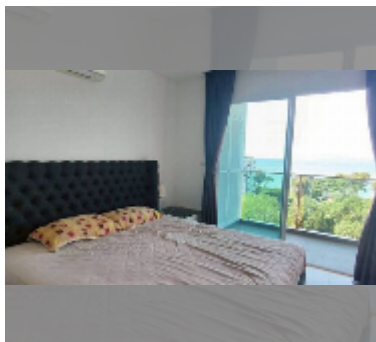

Condo for sale 2 bedroom 61 m² in One Tower Pratumnak, Pattaya

฿ 5,160,000

UNIT PARAMETERS:

UID	FS-242726
quota	foreign quota
type	2 bedroom
size	61m²
floor	7
view	sea view

PROJECT PARAMETERS:

district	Pratumnak
buildings	1
floors	20
built in	2016
maintenance	฿ 29,280/year

FACILITIES:

General information: highrise, meters to beach: 60, minutes to beach: 2, open parking, multy-level parking.

Swimming pool: rooftop pool, infinity view.

Chill zone: garden, rooftop chillout.

Health zone: gym, sauna.

Other: lobby, meeting room, CCTV, security.