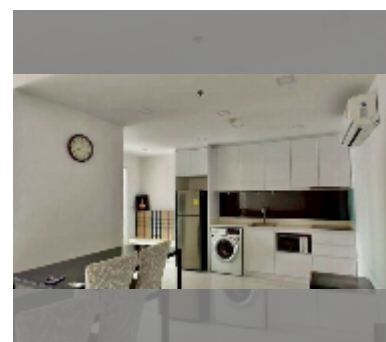

Condo for sale 2 bedroom 61 m² in One Tower Pratumnak, Pattaya

฿ 5,160,000

UNIT PARAMETERS:

UID	FS-242726
quota	foreign quota
type	2 bedroom
size	61m²
floor	7
view	sea view

PROJECT PARAMETERS:

district	Pratumnak
buildings	1
floors	20
built in	2016
maintenance	฿ 29,280/year

FACILITIES:

General information: highrise, meters to beach: 60, minutes to beach: 2, open parking, multy-level parking.

Swimming pool: rooftop pool, infinity view.

Chill zone: garden, rooftop chillout.

Health zone: gym, sauna.

Other: lobby, meeting room, CCTV, security.