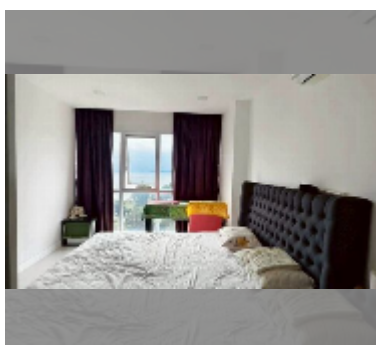

Condo for sale 2 bedroom 61 m² in One Tower Pratumnak, Pattaya

฿ 5,160,000

UNIT PARAMETERS:

UID	FS-242726
quota	foreign quota
type	2 bedroom
size	61m²
floor	7
view	sea view

PROJECT PARAMETERS:

district	Pratumnak
buildings	1
floors	20
built in	2016
maintenance	฿ 29,280/year

FACILITIES:

General information: highrise, meters to beach: 60, minutes to beach: 2, open parking, multy-level parking.

Swimming pool: rooftop pool, infinity view.

Chill zone: garden, rooftop chillout.

Health zone: gym, sauna.

Other: lobby, meeting room, CCTV, security.