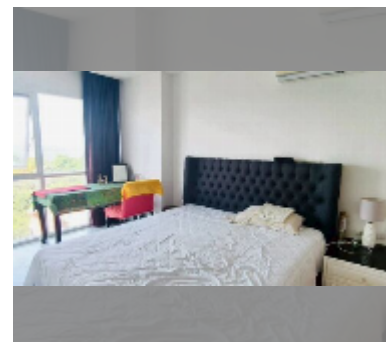

Condo for sale 2 bedroom 61 m² in One Tower Pratumnak, Pattaya

฿ 5,160,000

UNIT PARAMETERS:

UID	FS-242726
quota	foreign quota
type	2 bedroom
size	61m²
floor	7
view	sea view

PROJECT PARAMETERS:

district	Pratumnak
buildings	1
floors	20
built in	2016
maintenance	฿ 29,280/year

FACILITIES:

General information: highrise, meters to beach: 60, minutes to beach: 2, open parking, multy-level parking.

Swimming pool: rooftop pool, infinity view.

Chill zone: garden, rooftop chillout.

Health zone: gym, sauna.

Other: lobby, meeting room, CCTV, security.