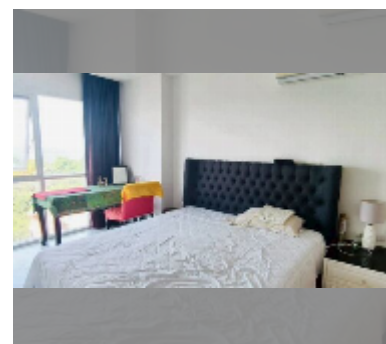

Condo for sale 2 bedroom 61 m² in One Tower Pratumnak, Pattaya

฿ 5,160,000

UNIT PARAMETERS:

UID	FS-242726
quota	foreign quota
type	2 bedroom
size	61m²
floor	7
view	sea view

PROJECT PARAMETERS:

district	Pratumnak
buildings	1
floors	20
built in	2016
maintenance	฿ 29,280/year

FACILITIES:

General information: highrise, meters to beach: 60, minutes to beach: 2, open parking, multy-level parking.

Swimming pool: rooftop pool, infinity view.

Chill zone: garden, rooftop chillout.

Health zone: gym, sauna.

Other: lobby, meeting room, CCTV, security.