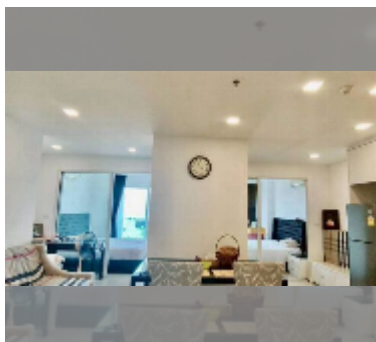

Condo for sale 2 bedroom 61 m² in One Tower Pratumnak, Pattaya

฿ 5,160,000

UNIT PARAMETERS:

UID	FS-242726
quota	foreign quota
type	2 bedroom
size	61m²
floor	7
view	sea view

PROJECT PARAMETERS:

district	Pratumnak
buildings	1
floors	20
built in	2016
maintenance	฿ 29,280/year

FACILITIES:

General information: highrise, meters to beach: 60, minutes to beach: 2, open parking, multy-level parking.

Swimming pool: rooftop pool, infinity view.

Chill zone: garden, rooftop chillout.

Health zone: gym, sauna.

Other: lobby, meeting room, CCTV, security.