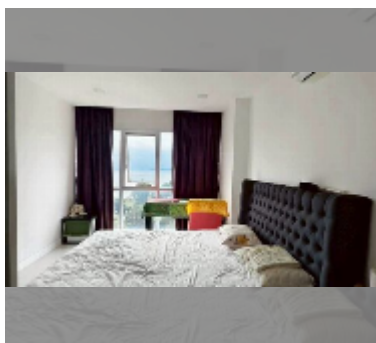

Condo for sale 2 bedroom 61 m² in One Tower Pratumnak, Pattaya

฿ 5,160,000

UNIT PARAMETERS:

UID	FS-242726
quota	foreign quota
type	2 bedroom
size	61m²
floor	7
view	sea view

PROJECT PARAMETERS:

district	Pratumnak
buildings	1
floors	20
built in	2016
maintenance	฿ 29,280/year

FACILITIES:

General information: highrise, meters to beach: 60, minutes to beach: 2, open parking, multy-level parking.

Swimming pool: rooftop pool, infinity view.

Chill zone: garden, rooftop chillout.

Health zone: gym, sauna.

Other: lobby, meeting room, CCTV, security.