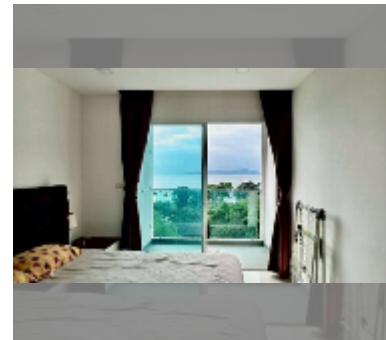

Condo for sale 2 bedroom 61 m² in One Tower Pratumnak, Pattaya

฿ 5,160,000

UNIT PARAMETERS:

UID	FS-242726
quota	foreign quota
type	2 bedroom
size	61m²
floor	7
view	sea view

PROJECT PARAMETERS:

district	Pratumnak
buildings	1
floors	20
built in	2016
maintenance	฿ 29,280/year

FACILITIES:

General information: highrise, meters to beach: 60, minutes to beach: 2, open parking, multy-level parking.

Swimming pool: rooftop pool, infinity view.

Chill zone: garden, rooftop chillout.

Health zone: gym, sauna.

Other: lobby, meeting room, CCTV, security.