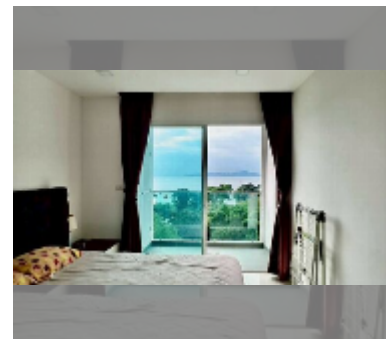

Condo for sale 2 bedroom 61 m² in One Tower Pratumnak, Pattaya

฿ 5,160,000

UNIT PARAMETERS:

UID	FS-242726
quota	foreign quota
type	2 bedroom
size	61m²
floor	7
view	sea view

PROJECT PARAMETERS:

district	Pratumnak
buildings	1
floors	20
built in	2016
maintenance	฿ 29,280/year

FACILITIES:

General information: highrise, meters to beach: 60, minutes to beach: 2, open parking, multy-level parking.

Swimming pool: rooftop pool, infinity view.

Chill zone: garden, rooftop chillout.

Health zone: gym, sauna.

Other: lobby, meeting room, CCTV, security.