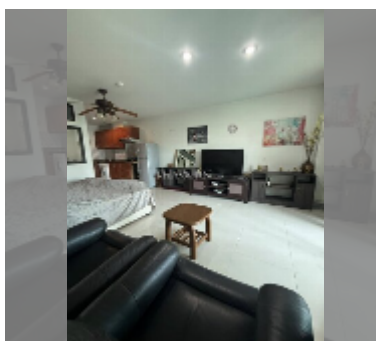

Condo for sale studio 46 m² in Jomtien Plaza Residence, Pattaya

฿ 1,700,000

UNIT PARAMETERS:

UID	FS-242718
quota	foreign quota
type	studio
size	46m²
floor	4
view	city view
quality	good
equipment: furniture, air conditioner, television, washing-machine, refrigerator	

PROJECT PARAMETERS:

district	Jomtien
buildings	3
floors	6
built in	2008

FACILITIES:

General information: resort, meters to beach: 320, covered parking.
Swimming pool: swimming pool.
Health zone: gym.
Other: reception, lobby, CCTV, security.