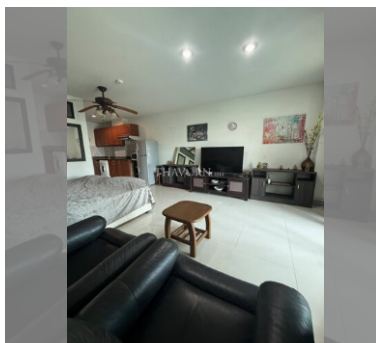

Condo for sale studio 46 m² in Jomtien Plaza Residence, Pattaya

฿ 1,700,000

UNIT PARAMETERS:

UID	FS-242718
quota	foreign quota
type	studio
size	46m²
floor	4
view	city view
quality	good
equipment	furniture, air conditioner, television, washing-machine, refrigerator
transfer fee payer	50% on seller / 50% on buyer

PROJECT PARAMETERS:

district	Jomtien
buildings	3
floors	6
built in	2008

FACILITIES:

General information: resort, meters to beach: 320, covered parking.

Swimming pool: swimming pool.

Health zone: gym.

Other: reception, lobby, CCTV, security.