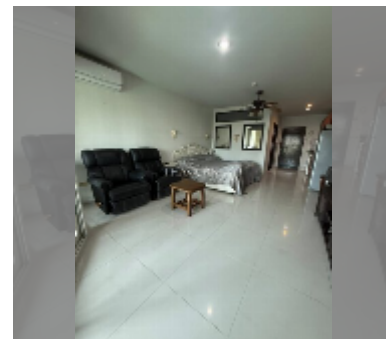

Condo for sale studio 46 m² in Jomtien Plaza Residence, Pattaya

฿ 1,700,000

UNIT PARAMETERS:

UID	FS-242718
quota	foreign quota
type	studio
size	46m ²
floor	4
view	city view
quality	good
equipment: furniture, air conditioner, television, washing-machine, refrigerator	

PROJECT PARAMETERS:

district	Jomtien
buildings	3
floors	6
built in	2008

FACILITIES:

General information: resort, meters to beach: 320, covered parking.
 Swimming pool: swimming pool.
 Health zone: gym.
 Other: reception, lobby, CCTV, security.