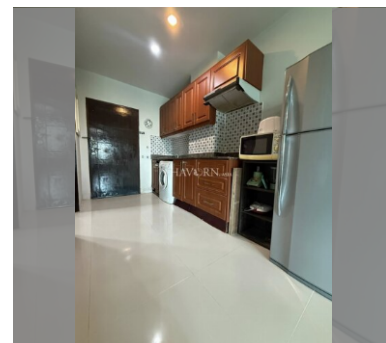

Condo for sale studio 46 m² in Jomtien Plaza Residence, Pattaya

฿ 1,700,000

UNIT PARAMETERS:

UID	FS-242718
quota	foreign quota
type	studio
size	46m²
floor	4
view	city view
quality	good
equipment	furniture, air conditioner, television, washing-machine, refrigerator
transfer fee payer	50% on seller / 50% on buyer

PROJECT PARAMETERS:

district	Jomtien
buildings	3
floors	6
built in	2008

FACILITIES:

General information: resort, meters to beach: 320, covered parking.

Swimming pool: swimming pool.

Health zone: gym.

Other: reception, lobby, CCTV, security.