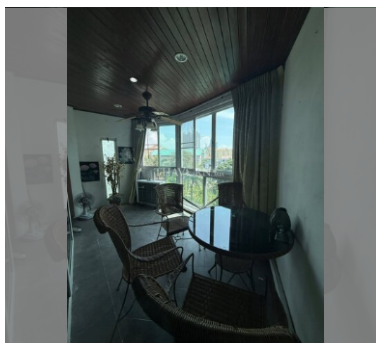

Condo for sale studio 46 m² in Jomtien Plaza Residence, Pattaya

฿ 1,700,000

UNIT PARAMETERS:

UID	FS-242718
quota	foreign quota
type	studio
size	46m²
floor	4
view	city view
quality	good
equipment	furniture, air conditioner, television, washing-machine, refrigerator
transfer fee payer	50% on seller / 50% on buyer

PROJECT PARAMETERS:

district	Jomtien
buildings	3
floors	6
built in	2008

FACILITIES:

General information: resort, meters to beach: 320, covered parking.

Swimming pool: swimming pool.

Health zone: gym.

Other: reception, lobby, CCTV, security.