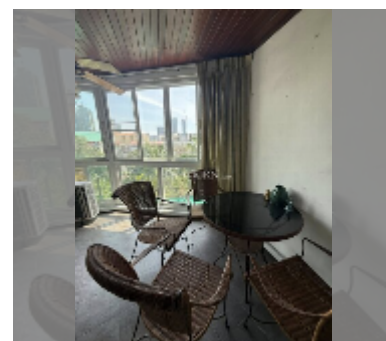

Condo for sale studio 46 m² in Jomtien Plaza Residence, Pattaya

฿ 1,700,000

UNIT PARAMETERS:

UID	FS-242718
quota	foreign quota
type	studio
size	46m ²
floor	4
view	city view
quality	good
equipment: furniture, air conditioner, television, washing-machine, refrigerator	

PROJECT PARAMETERS:

district	Jomtien
buildings	3
floors	6
built in	2008

FACILITIES:

General information: resort, meters to beach: 320, covered parking.
 Swimming pool: swimming pool.
 Health zone: gym.
 Other: reception, lobby, CCTV, security.