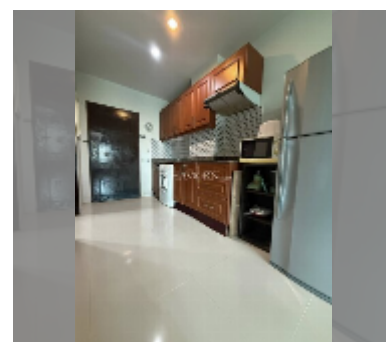

Condo for sale studio 46 m² in Jomtien Plaza Residence, Pattaya

฿ 1,700,000

UNIT PARAMETERS:

UID	FS-242718
quota	foreign quota
type	studio
size	46m²
floor	4
view	city view
quality	good
equipment: furniture, air conditioner, television, washing-machine, refrigerator	

PROJECT PARAMETERS:

district	Jomtien
buildings	3
floors	6
built in	2008

FACILITIES:

General information: resort, meters to beach: 320, covered parking.
Swimming pool: swimming pool.
Health zone: gym.
Other: reception, lobby, CCTV, security.