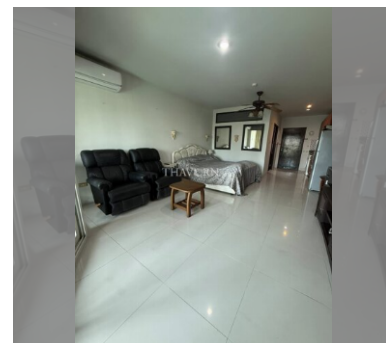

Condo for sale studio 46 m² in Jomtien Plaza Residence, Pattaya

฿ 1,700,000

UNIT PARAMETERS:

UID	FS-242718
quota	foreign quota
type	studio
size	46m²
floor	4
view	city view
quality	good
equipment	furniture, air conditioner, television, washing-machine, refrigerator
transfer fee payer	50% on seller / 50% on buyer

PROJECT PARAMETERS:

district	Jomtien
buildings	3
floors	6
built in	2008

FACILITIES:

General information: resort, meters to beach: 320, covered parking.

Swimming pool: swimming pool.

Health zone: gym.

Other: reception, lobby, CCTV, security.