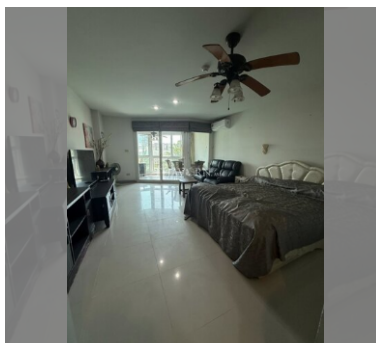

Condo for sale studio 46 m² in Jomtien Plaza Residence, Pattaya

฿ 1,700,000

UNIT PARAMETERS:

UID	FS-242718
quota	foreign quota
type	studio
size	46m²
floor	4
view	city view
quality	good
equipment	furniture, air conditioner, television, washing-machine, refrigerator
transfer fee payer	50% on seller / 50% on buyer

PROJECT PARAMETERS:

district	Jomtien
buildings	3
floors	6
built in	2008

FACILITIES:

General information: resort, meters to beach: 320, covered parking.

Swimming pool: swimming pool.

Health zone: gym.

Other: reception, lobby, CCTV, security.