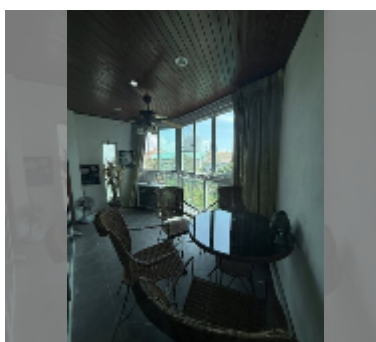

Condo for sale studio 46 m² in Jomtien Plaza Residence, Pattaya

฿ 1,700,000

UNIT PARAMETERS:

UID	FS-242718
quota	foreign quota
type	studio
size	46m ²
floor	4
view	city view
quality	good
equipment: furniture, air conditioner, television, washing-machine, refrigerator	

PROJECT PARAMETERS:

district	Jomtien
buildings	3
floors	6
built in	2008

FACILITIES:

General information: resort, meters to beach: 320, covered parking.
 Swimming pool: swimming pool.
 Health zone: gym.
 Other: reception, lobby, CCTV, security.