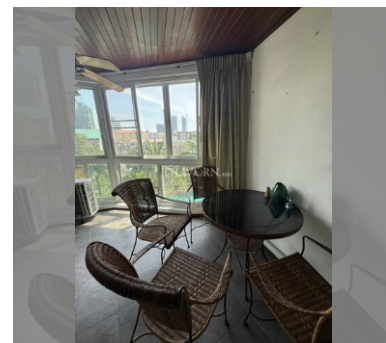

Condo for sale studio 46 m² in Jomtien Plaza Residence, Pattaya

฿ 1,700,000

UNIT PARAMETERS:

UID	FS-242718
quota	foreign quota
type	studio
size	46m²
floor	4
view	city view
quality	good
equipment	furniture, air conditioner, television, washing-machine, refrigerator
transfer fee payer	50% on seller / 50% on buyer

PROJECT PARAMETERS:

district	Jomtien
buildings	3
floors	6
built in	2008

FACILITIES:

General information: resort, meters to beach: 320, covered parking.

Swimming pool: swimming pool.

Health zone: gym.

Other: reception, lobby, CCTV, security.