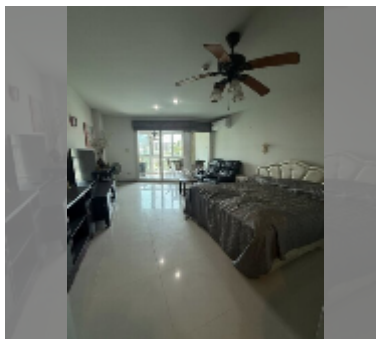

Condo for sale studio 46 m² in Jomtien Plaza Residence, Pattaya

฿ 1,700,000

UNIT PARAMETERS:

UID	FS-242718
quota	foreign quota
type	studio
size	46m²
floor	4
view	city view
quality	good
equipment: furniture, air conditioner, television, washing-machine, refrigerator	

PROJECT PARAMETERS:

district	Jomtien
buildings	3
floors	6
built in	2008

FACILITIES:

General information: resort, meters to beach: 320, covered parking.
Swimming pool: swimming pool.
Health zone: gym.
Other: reception, lobby, CCTV, security.