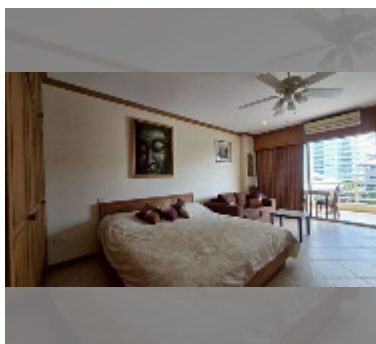

Condo for sale studio 48 m² in View Talay 5, Pattaya

฿ 3,530,000

UNIT PARAMETERS:

UID	FS-242715
quota	foreign quota
type	studio
size	48m ²
floor	7
view	partial sea view

PROJECT PARAMETERS:

district	Thappraya
buildings	2
floors	22
built in	2007
maintenance	฿ 11,520/year

FACILITIES:

General information: highrise, meters to beach: 150, minutes to beach: 3, open parking, covered parking.

Swimming pool: swimming pool.

Other: reception, CCTV, security, minimart, laundry, room service.