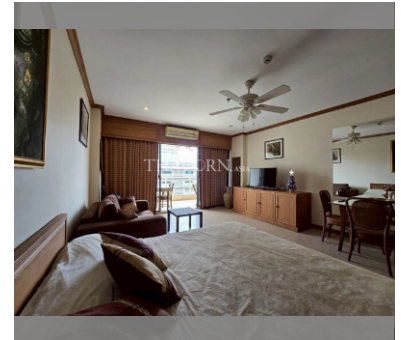

Condo for sale studio 48 m² in View Talay 5, Pattaya

฿ 3,530,000

UNIT PARAMETERS:

UID	FS-242715
quota	foreign quota
type	studio
size	48m²
floor	7
view	partial sea view
quality	not chosen

PROJECT PARAMETERS:

district	Thappraya
buildings	2
floors	22
built in	2007
maintenance	฿ 11,520/year

FACILITIES:

General information: highrise, meters to beach: 150, minutes to beach: 3, open parking, covered parking.

Swimming pool: swimming pool.

Other: reception, CCTV, security, minimart, laundry, room service.