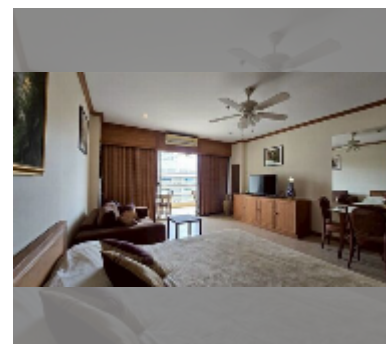

Condo for sale studio 48 m² in View Talay 5, Pattaya

฿ 3,530,000

UNIT PARAMETERS:

UID	FS-242715
quota	foreign quota
type	studio
size	48m ²
floor	7
view	partial sea view

PROJECT PARAMETERS:

district	Thappraya
buildings	2
floors	22
built in	2007
maintenance	฿ 11,520/year

FACILITIES:

General information: highrise, meters to beach: 150, minutes to beach: 3, open parking, covered parking.

Swimming pool: swimming pool.

Other: reception, CCTV, security, minimart, laundry, room service.