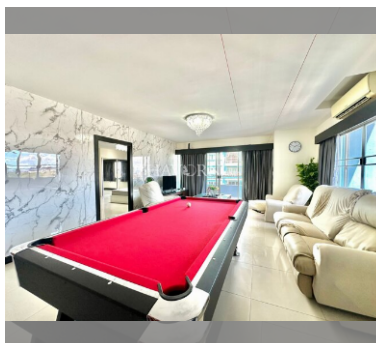

Condo for sale 2 bedroom 114.57 m² in T.W. Jomtien Platinum Suites condominiums, Pattaya

฿ 5,200,000

UNIT PARAMETERS:

UID	FS-242713
quota	foreign quota
type	2 bedroom
size	114.57m²
floor	6
view	pool view
quality	not chosen
equipment	furniture, air conditioner, television, washing-machine, refrigerator
transfer fee payer	50% on seller / 50% on buyer

Coagent Listing	on
Listing Comment	Key at Thavorn office

PROJECT PARAMETERS:

district	Theprasit
buildings	3
floors	6
built in	2012

FACILITIES:

General information: lowrise, open parking, covered parking.

Swimming pool: swimming pool, sunbathing area.

Chill zone: chill zone.

Health zone: gym.

Other: lobby, CCTV, security.