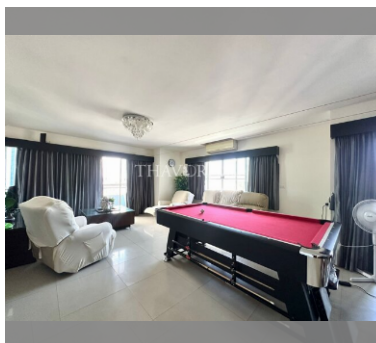

Condo for sale 2 bedroom 114.57 m² in T.W. Jomtien Platinum Suites condominiums, Pattaya

฿ 5,200,000

UNIT PARAMETERS:

UID	FS-242713
quota	foreign quota
type	2 bedroom
size	114.57m²
floor	6
view	pool view
quality	not chosen
equipment	furniture, air conditioner, television, washing-machine, refrigerator
transfer fee payer	50% on seller / 50% on buyer

Coagent Listing	on
Listing Comment	Key at Thavorn office

PROJECT PARAMETERS:

district	Theprasit
buildings	3
floors	6
built in	2012

FACILITIES:

General information: lowrise, open parking, covered parking.

Swimming pool: swimming pool, sunbathing area.

Chill zone: chill zone.

Health zone: gym.

Other: lobby, CCTV, security.