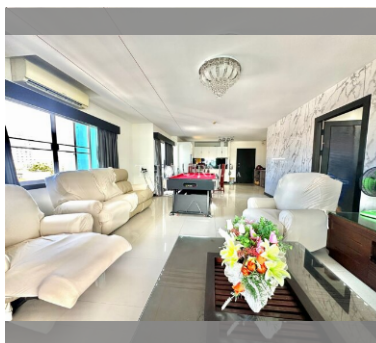

Condo for sale 2 bedroom 114.57 m² in T.W. Jomtien Platinum Suites condominiums, Pattaya

฿ 5,200,000

UNIT PARAMETERS:

UID	FS-242713
quota	foreign quota
type	2 bedroom
size	114.57m²
floor	6
view	pool view
quality	not chosen
equipment	furniture, air conditioner, television, washing-machine, refrigerator
transfer fee payer	50% on seller / 50% on buyer

Coagent Listing	on
Listing Comment	Key at Thavorn office

PROJECT PARAMETERS:

district	Theprasit
buildings	3
floors	6
built in	2012

FACILITIES:

General information: lowrise, open parking, covered parking.

Swimming pool: swimming pool, sunbathing area.

Chill zone: chill zone.

Health zone: gym.

Other: lobby, CCTV, security.