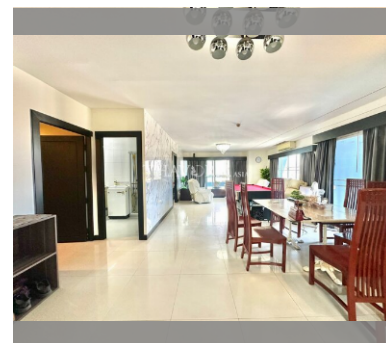

Condo for sale 2 bedroom 114.57 m² in T.W. Jomtien Platinum Suites condominiums, Pattaya

฿ 5,200,000

UNIT PARAMETERS:

UID	FS-242713
quota	foreign quota
type	2 bedroom
size	114.57m²
floor	6
view	pool view
quality	not chosen
equipment	furniture, air conditioner, television, washing-machine, refrigerator
transfer fee payer	50% on seller / 50% on buyer

Coagent Listing	on
Listing Comment	Key at Thavorn office

PROJECT PARAMETERS:

district	Theprasit
buildings	3
floors	6
built in	2012

FACILITIES:

General information: lowrise, open parking, covered parking.

Swimming pool: swimming pool, sunbathing area.

Chill zone: chill zone.

Health zone: gym.

Other: lobby, CCTV, security.