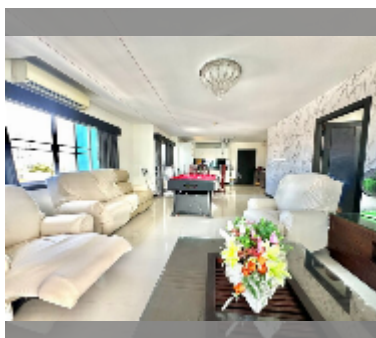

Condo for sale 2 bedroom 114.57 m² in T.W. Jomtien Platinum Suites condominiums, Pattaya

฿ 5,200,000

UNIT PARAMETERS:

UID	FS-242713
quota	foreign quota
type	2 bedroom
size	114.57m²
floor	6
view	pool view
equipment: furniture, air conditioner, television, washing-machine, refrigerator	

PROJECT PARAMETERS:

district	Theprasit
buildings	3
floors	6
built in	2012

FACILITIES:

General information: lowrise, open parking, covered parking.

Swimming pool: swimming pool, sunbathing area.

Chill zone: chill zone.

Health zone: gym.

Other: lobby, CCTV, security.