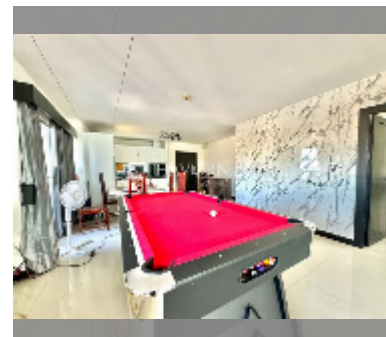

Condo for sale 2 bedroom 114.57 m² in T.W. Jomtien Platinum Suites condominiums, Pattaya

฿ 5,200,000

UNIT PARAMETERS:

UID	FS-242713
quota	foreign quota
type	2 bedroom
size	114.57m²
floor	6
view	pool view
equipment: furniture, air conditioner, television, washing-machine, refrigerator	

PROJECT PARAMETERS:

district	Theprasit
buildings	3
floors	6
built in	2012

FACILITIES:

General information: lowrise, open parking, covered parking.

Swimming pool: swimming pool, sunbathing area.

Chill zone: chill zone.

Health zone: gym.

Other: lobby, CCTV, security.