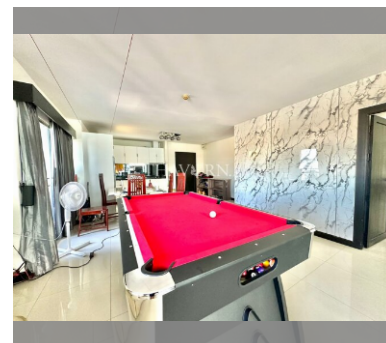

Condo for sale 2 bedroom 114.57 m² in T.W. Jomtien Platinum Suites condominiums, Pattaya

฿ 5,200,000

UNIT PARAMETERS:

UID	FS-242713
quota	foreign quota
type	2 bedroom
size	114.57m²
floor	6
view	pool view
quality	not chosen
equipment	furniture, air conditioner, television, washing-machine, refrigerator
transfer fee payer	50% on seller / 50% on buyer

Coagent Listing	on
Listing Comment	Key at Thavorn office

PROJECT PARAMETERS:

district	Theprasit
buildings	3
floors	6
built in	2012

FACILITIES:

General information: lowrise, open parking, covered parking.

Swimming pool: swimming pool, sunbathing area.

Chill zone: chill zone.

Health zone: gym.

Other: lobby, CCTV, security.