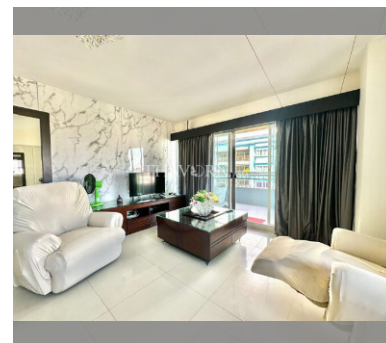

Condo for sale 2 bedroom 114.57 m² in T.W. Jomtien Platinum Suites condominiums, Pattaya

฿ 5,200,000

UNIT PARAMETERS:

UID	FS-242713
quota	foreign quota
type	2 bedroom
size	114.57m²
floor	6
view	pool view
quality	not chosen
equipment	furniture, air conditioner, television, washing-machine, refrigerator
transfer fee payer	50% on seller / 50% on buyer

Coagent Listing	on
Listing Comment	Key at Thavorn office

PROJECT PARAMETERS:

district	Theprasit
buildings	3
floors	6
built in	2012

FACILITIES:

General information: lowrise, open parking, covered parking.

Swimming pool: swimming pool, sunbathing area.

Chill zone: chill zone.

Health zone: gym.

Other: lobby, CCTV, security.