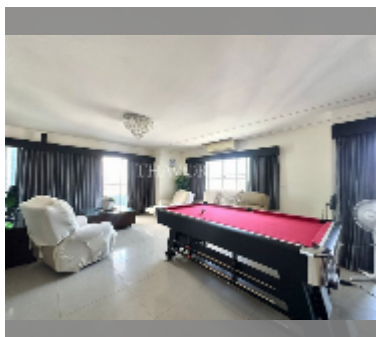

Condo for sale 2 bedroom 114.57 m² in T.W. Jomtien Platinum Suites condominiums, Pattaya

฿ 5,200,000

UNIT PARAMETERS:

UID	FS-242713
quota	foreign quota
type	2 bedroom
size	114.57m²
floor	6
view	pool view
equipment: furniture, air conditioner, television, washing-machine, refrigerator	

PROJECT PARAMETERS:

district	Theprasit
buildings	3
floors	6
built in	2012

FACILITIES:

General information: lowrise, open parking, covered parking.

Swimming pool: swimming pool, sunbathing area.

Chill zone: chill zone.

Health zone: gym.

Other: lobby, CCTV, security.