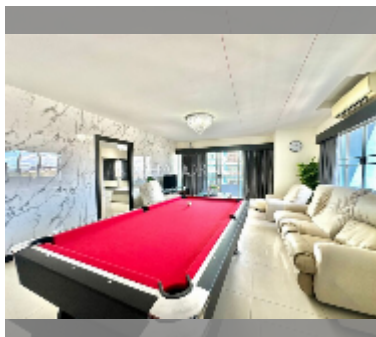

Condo for sale 2 bedroom 114.57 m² in T.W. Jomtien Platinum Suites condominiums, Pattaya

฿ 5,200,000

UNIT PARAMETERS:

UID	FS-242713
quota	foreign quota
type	2 bedroom
size	114.57m²
floor	6
view	pool view
equipment: furniture, air conditioner, television, washing-machine, refrigerator	

PROJECT PARAMETERS:

district	Theprasit
buildings	3
floors	6
built in	2012

FACILITIES:

General information: lowrise, open parking, covered parking.

Swimming pool: swimming pool, sunbathing area.

Chill zone: chill zone.

Health zone: gym.

Other: lobby, CCTV, security.