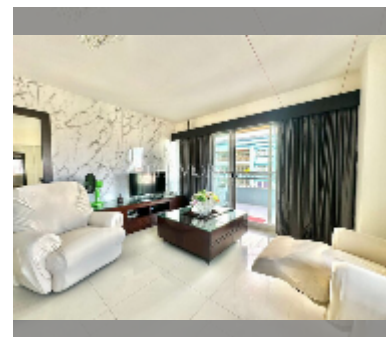

Condo for sale 2 bedroom 114.57 m² in T.W. Jomtien Platinum Suites condominiums, Pattaya

฿ 5,200,000

UNIT PARAMETERS:

UID	FS-242713
quota	foreign quota
type	2 bedroom
size	114.57m²
floor	6
view	pool view
equipment: furniture, air conditioner, television, washing-machine, refrigerator	

PROJECT PARAMETERS:

district	Theprasit
buildings	3
floors	6
built in	2012

FACILITIES:

General information: lowrise, open parking, covered parking.

Swimming pool: swimming pool, sunbathing area.

Chill zone: chill zone.

Health zone: gym.

Other: lobby, CCTV, security.