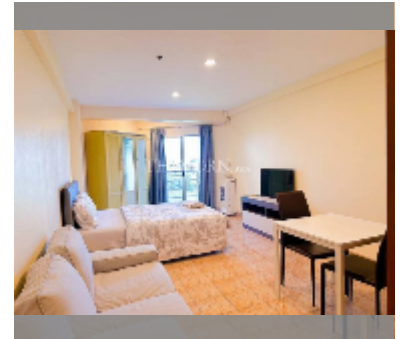

Condo for sale studio 33 m² in Jomtien beach condominium, Pattaya

฿ 1,550,000

UNIT PARAMETERS:

UID	FS-242706
quota	thai quota
type	studio
size	33m²
floor	7
view	city view

PROJECT PARAMETERS:

district	Jomtien
buildings	5
floors	18
built in	1993

FACILITIES:

General information: highrise, open parking.

Swimming pool: swimming pool.

Chill zone: chill zone.

Health zone: gym.

Other: CCTV, security, minimart.