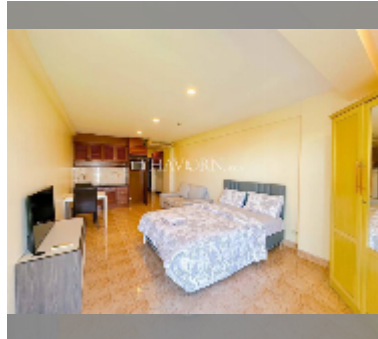

Condo for sale studio 33 m² in Jomtien beach condominium, Pattaya

฿ 1,550,000

UNIT PARAMETERS:

UID	FS-242706
quota	thai quota
type	studio
size	33m²
floor	7
view	city view

PROJECT PARAMETERS:

district	Jomtien
buildings	5
floors	18
built in	1993

FACILITIES:

General information: highrise, open parking.

Swimming pool: swimming pool.

Chill zone: chill zone.

Health zone: gym.

Other: CCTV, security, minimart.