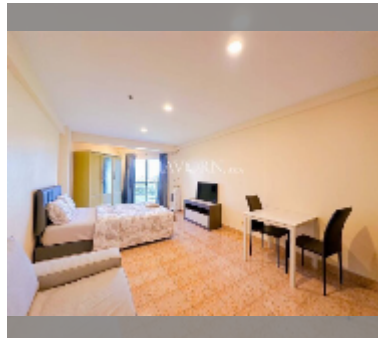

Condo for sale studio 33 m² in Jomtien beach condominium, Pattaya

฿ 1,550,000

UNIT PARAMETERS:

UID	FS-242706
quota	thai quota
type	studio
size	33m²
floor	7
view	city view

PROJECT PARAMETERS:

district	Jomtien
buildings	5
floors	18
built in	1993

FACILITIES:

General information: highrise, open parking.

Swimming pool: swimming pool.

Chill zone: chill zone.

Health zone: gym.

Other: CCTV, security, minimart.