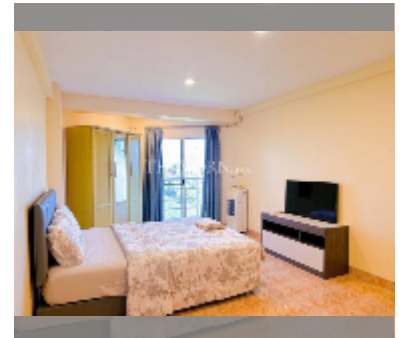

Condo for sale studio 33 m² in Jomtien beach condominium, Pattaya

฿ 1,550,000

UNIT PARAMETERS:

UID	FS-242706
quota	thai quota
type	studio
size	33m²
floor	7
view	city view

PROJECT PARAMETERS:

district	Jomtien
buildings	5
floors	18
built in	1993

FACILITIES:

General information: highrise, open parking.

Swimming pool: swimming pool.

Chill zone: chill zone.

Health zone: gym.

Other: CCTV, security, minimart.