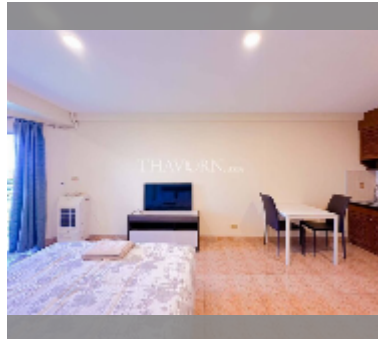

Condo for sale studio 33 m² in Jomtien beach condominium, Pattaya

฿ 1,550,000

UNIT PARAMETERS:

UID	FS-242706
quota	thai quota
type	studio
size	33m²
floor	7
view	city view

PROJECT PARAMETERS:

district	Jomtien
buildings	5
floors	18
built in	1993

FACILITIES:

General information: highrise, open parking.

Swimming pool: swimming pool.

Chill zone: chill zone.

Health zone: gym.

Other: CCTV, security, minimart.