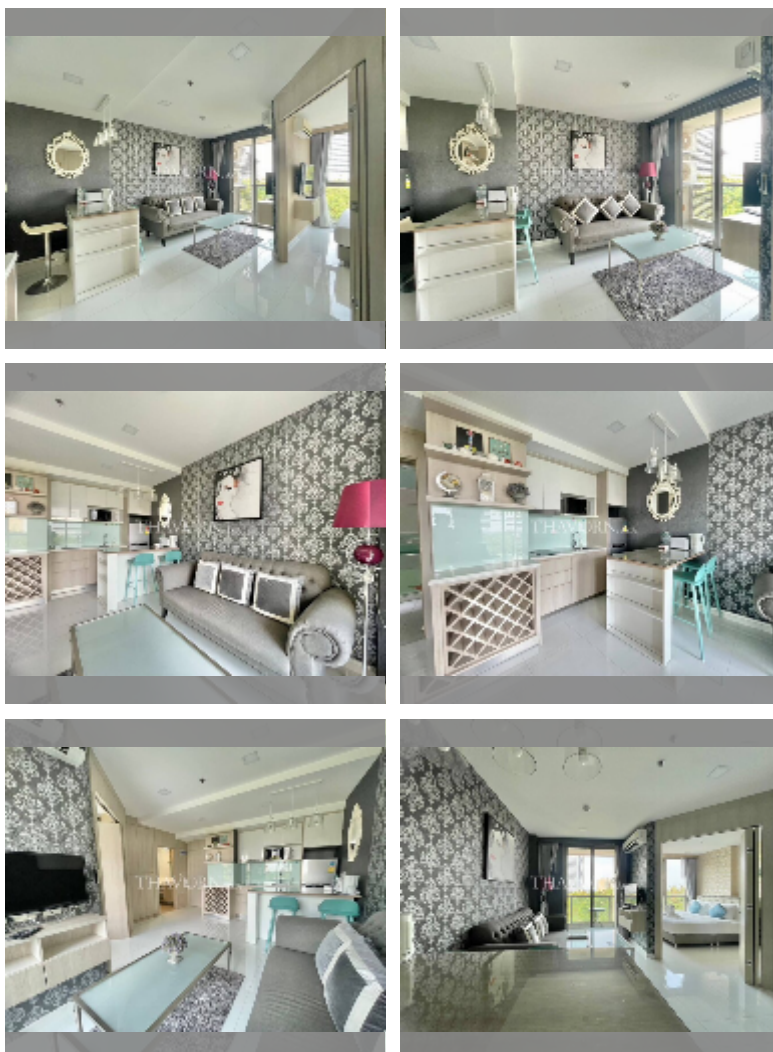

Condo for sale 1 bedroom 35 m² in The Cloud, Pattaya

฿ 2,450,000

UNIT PARAMETERS:

UID	FS-242705
quota	thai quota
type	1 bedroom
size	35m ²
floor	3
view	city view
quality	good
equipment: furniture, air conditioner, television, refrigerator	

PROJECT PARAMETERS:

district	Pratumnak
buildings	1
floors	20
built in	2016
maintenance	฿ 16,800/year

FACILITIES:

- General information: highrise, meters to beach: 200, minutes to beach: 3, underground parking.
- Swimming pool: swimming pool.
- Chill zone: rooftop chillout.
- Health zone: gym, sauna.
- Other: reception, lobby, CCTV, security.