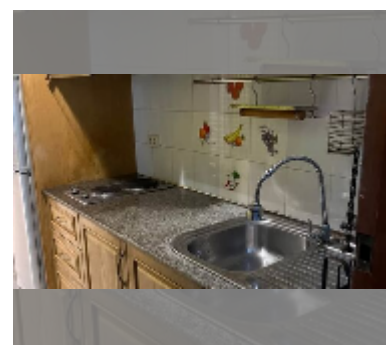

Condo for sale studio 40.4 m² in Baan Suan Lalana, Pattaya

฿ 1,200,000

UNIT PARAMETERS:

UID	FS-242700
quota	thai quota
type	studio
size	40.4m²
floor	3
view	city view

PROJECT PARAMETERS:

district	Jomtien
buildings	9
floors	5
built in	1991
maintenance	฿ 9,696/year

FACILITIES:

General information: resort, meters to beach: 400, minutes to beach: 8, open parking, covered parking.

Swimming pool: swimming pool, kids pool.

Chill zone: chill zone, garden.

Health zone: gym.

Other: CCTV, security.