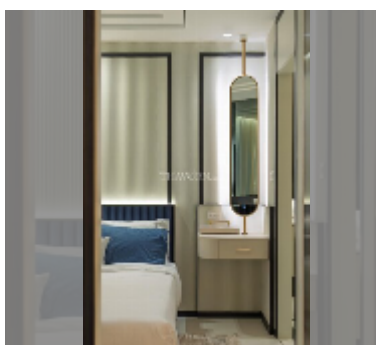

Condo for sale 1 bedroom 34 m² in Embassy Life, Pattaya

฿ 4,100,000

UNIT PARAMETERS:

UID	FS-242696
quota	foreign quota
type	1 bedroom
size	34m²
floor	2
view	city view
quality	excellent
equipment: furniture, kitchen appliances	

PROJECT PARAMETERS:

district	Jomtien
buildings	3
floors	24
built in	2029
maintenance	฿ 27,744/year

FACILITIES:

General information: highrise, meters to beach: 500, minutes to beach: 5, underground parking, multy-level parking, covered parking.

Swimming pool: swimming pool, rooftop pool, infinity view, jacuzzi, pool bar , sunbathing area.

Chill zone: chill zone, garden, rooftop chillout.

Health zone: gym, sauna, steam, yoga room, massage, SPA.

Other: lobby, clubhouse, meeting room, games room, kids playgarden, CCTV, security, minimart, room service.