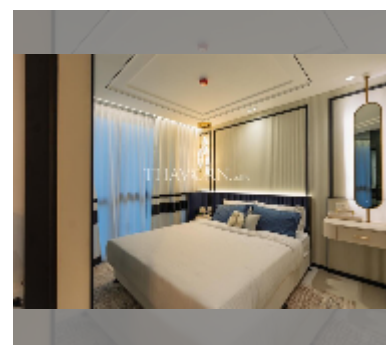

Condo for sale 1 bedroom 34 m² in Embassy Life, Pattaya

฿ 4,100,000

UNIT PARAMETERS:

UID	FS-242696
quota	foreign quota
type	1 bedroom
size	34m²
floor	2
view	city view
quality	excellent
equipment: furniture, kitchen appliances	

PROJECT PARAMETERS:

district	Jomtien
buildings	3
floors	24
built in	2029
maintenance	฿ 27,744/year

FACILITIES:

General information: highrise, meters to beach: 500, minutes to beach: 5, underground parking, multy-level parking, covered parking.

Swimming pool: swimming pool, rooftop pool, infinity view, jacuzzi, pool bar , sunbathing area.

Chill zone: chill zone, garden, rooftop chillout.

Health zone: gym, sauna, steam, yoga room, massage, SPA.

Other: lobby, clubhouse, meeting room, games room, kids playgarden, CCTV, security, minimart, room service.