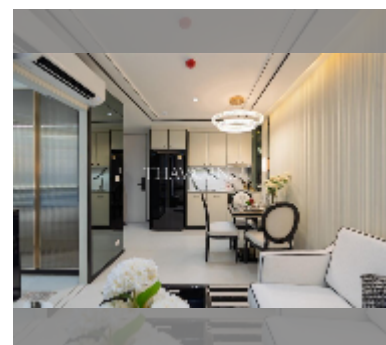

Condo for sale 1 bedroom 34 m² in Embassy Life, Pattaya

฿ 4,100,000

UNIT PARAMETERS:

UID	FS-242696
quota	foreign quota
type	1 bedroom
size	34m²
floor	2
view	city view
quality	excellent
equipment: furniture, kitchen appliances	

PROJECT PARAMETERS:

district	Jomtien
buildings	3
floors	24
built in	2029
maintenance	฿ 27,744/year

FACILITIES:

General information: highrise, meters to beach: 500, minutes to beach: 5, underground parking, multy-level parking, covered parking.

Swimming pool: swimming pool, rooftop pool, infinity view, jacuzzi, pool bar , sunbathing area.

Chill zone: chill zone, garden, rooftop chillout.

Health zone: gym, sauna, steam, yoga room, massage, SPA.

Other: lobby, clubhouse, meeting room, games room, kids playgarden, CCTV, security, minimart, room service.