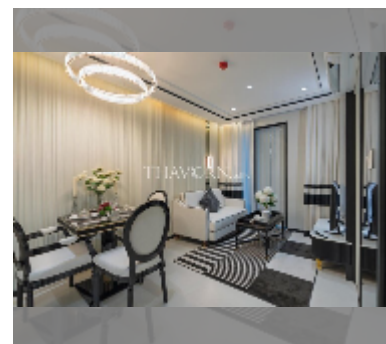

Condo for sale 1 bedroom 34 m² in Embassy Life, Pattaya

฿ 4,100,000

UNIT PARAMETERS:

UID	FS-242696
quota	foreign quota
type	1 bedroom
size	34m²
floor	2
view	city view
quality	excellent
equipment: furniture, kitchen appliances	

PROJECT PARAMETERS:

district	Jomtien
buildings	3
floors	24
built in	2029
maintenance	฿ 27,744/year

FACILITIES:

General information: highrise, meters to beach: 500, minutes to beach: 5, underground parking, multy-level parking, covered parking.

Swimming pool: swimming pool, rooftop pool, infinity view, jacuzzi, pool bar , sunbathing area.

Chill zone: chill zone, garden, rooftop chillout.

Health zone: gym, sauna, steam, yoga room, massage, SPA.

Other: lobby, clubhouse, meeting room, games room, kids playgarden, CCTV, security, minimart, room service.