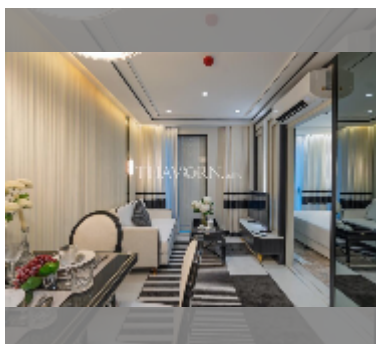

Condo for sale 1 bedroom 34 m² in Embassy Life, Pattaya

฿ 4,100,000

UNIT PARAMETERS:

UID	FS-242696
quota	foreign quota
type	1 bedroom
size	34m²
floor	2
view	city view
quality	excellent
equipment: furniture, kitchen appliances	

PROJECT PARAMETERS:

district	Jomtien
buildings	3
floors	24
built in	2029
maintenance	฿ 27,744/year

FACILITIES:

General information: highrise, meters to beach: 500, minutes to beach: 5, underground parking, multy-level parking, covered parking.

Swimming pool: swimming pool, rooftop pool, infinity view, jacuzzi, pool bar , sunbathing area.

Chill zone: chill zone, garden, rooftop chillout.

Health zone: gym, sauna, steam, yoga room, massage, SPA.

Other: lobby, clubhouse, meeting room, games room, kids playgarden, CCTV, security, minimart, room service.