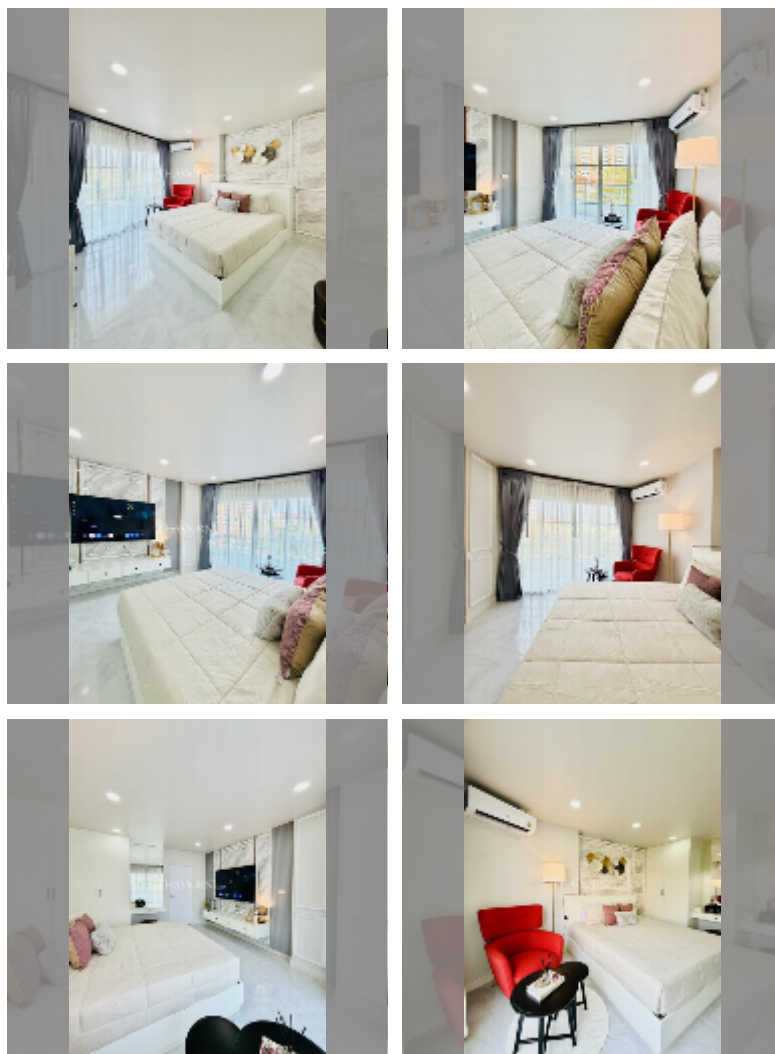

Condo for sale studio 32 m² in View Talay 1, Pattaya

฿ 1,890,000

UNIT PARAMETERS:

UID	FS-242693
quota	thai quota
type	studio
size	32m²
floor	3
view	city view
quality	good
equipment: furniture, air conditioner, television, refrigerator	

PROJECT PARAMETERS:

district	Thappraya
buildings	2
floors	15
built in	1997
maintenance	฿ 7,680/year

FACILITIES:

General information: highrise, meters to beach: 600, minutes to beach: 10, open parking.

Swimming pool: swimming pool, kids pool.

Chill zone: garden.

Health zone: massage.

Other: lobby, CCTV, security, minimart, laundry, room service.