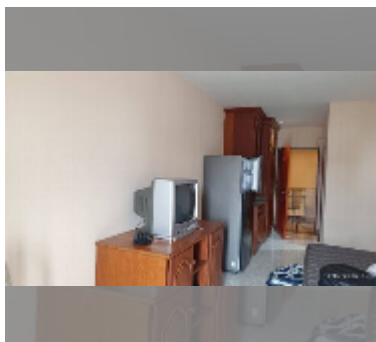

Condo for sale studio 28.79 m² in View Talay 1, Pattaya

฿ 1,310,000

UNIT PARAMETERS:

UID	FS-242692
quota	thai quota
type	studio
size	28.79m²
floor	11
view	city view
online viewing	yes

PROJECT PARAMETERS:

district	Thappraya
buildings	2
floors	15
built in	1997
maintenance	฿ 6,910/year

FACILITIES:

General information: highrise, meters to beach: 600, minutes to beach: 10, open parking.

Swimming pool: swimming pool, kids pool.

Chill zone: garden.

Health zone: massage.

Other: lobby, CCTV, security, minimart, laundry, room service.