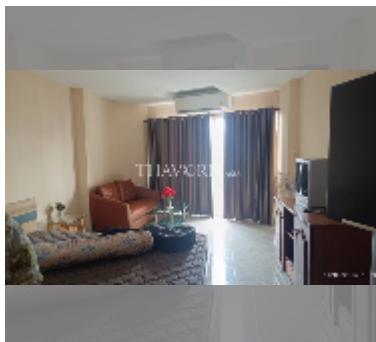

Condo for sale studio 28.79 m² in View Talay 1, Pattaya

฿ 1,310,000

UNIT PARAMETERS:

UID	FS-242692
quota	thai quota
type	studio
size	28.79m²
floor	11
view	city view
online viewing	yes

PROJECT PARAMETERS:

district	Thappraya
buildings	2
floors	15
built in	1997
maintenance	฿ 6,910/year

FACILITIES:

General information: highrise, meters to beach: 600, minutes to beach: 10, open parking.

Swimming pool: swimming pool, kids pool.

Chill zone: garden.

Health zone: massage.

Other: lobby, CCTV, security, minimart, laundry, room service.