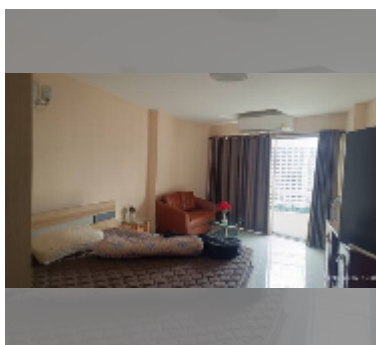

Condo for sale studio 28.79 m² in View Talay 1, Pattaya

฿ 1,310,000

UNIT PARAMETERS:

UID	FS-242692
quota	thai quota
type	studio
size	28.79m²
floor	11
view	city view
online viewing	yes

PROJECT PARAMETERS:

district	Thappraya
buildings	2
floors	15
built in	1997
maintenance	฿ 6,910/year

FACILITIES:

General information: highrise, meters to beach: 600, minutes to beach: 10, open parking.

Swimming pool: swimming pool, kids pool.

Chill zone: garden.

Health zone: massage.

Other: lobby, CCTV, security, minimart, laundry, room service.