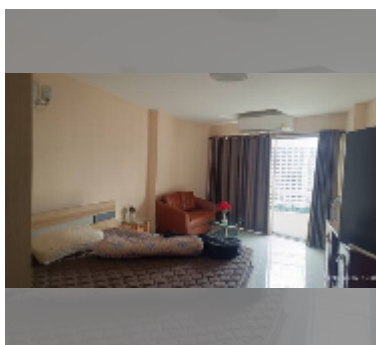

Condo for sale studio 28.79 m² in View Talay 1, Pattaya

฿ 1,310,000

UNIT PARAMETERS:

UID	FS-242692
quota	thai quota
type	studio
size	28.79m ²
floor	11
view	city view
online viewing	yes

PROJECT PARAMETERS:

Chill zone: garden.

Health zone: massage.

Other: lobby, CCTV, security, minimart, laundry, room service.

[details](#)