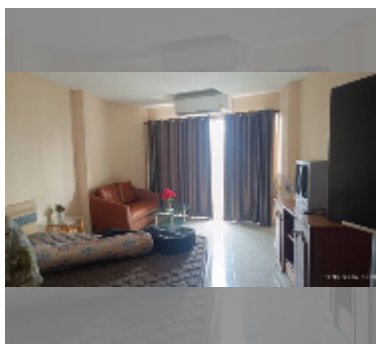

Condo for sale studio 28.79 m² in View Talay 1, Pattaya

฿ 1,310,000

UNIT PARAMETERS:

UID	FS-242692
quota	thai quota
type	studio
size	28.79m²
floor	11
view	city view
online viewing	yes

PROJECT PARAMETERS:

district	Thappraya
buildings	2
floors	15
built in	1997
maintenance	฿ 6,910/year

FACILITIES:

General information: highrise, meters to beach: 600, minutes to beach: 10, open parking.

Swimming pool: swimming pool, kids pool.

Chill zone: garden.

Health zone: massage.

Other: lobby, CCTV, security, minimart, laundry, room service.