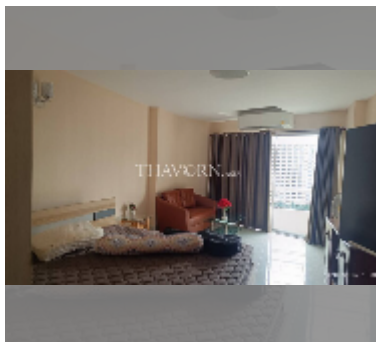

Condo for sale studio 28.79 m² in View Talay 1, Pattaya

฿ 1,310,000

UNIT PARAMETERS:

UID	FS-242692
quota	thai quota
type	studio
size	28.79m ²
floor	11
view	city view
online viewing	yes

PROJECT PARAMETERS:

Chill zone: garden.

Health zone: massage.

Other: lobby, CCTV, security, minimart, laundry, room service.

[details](#)