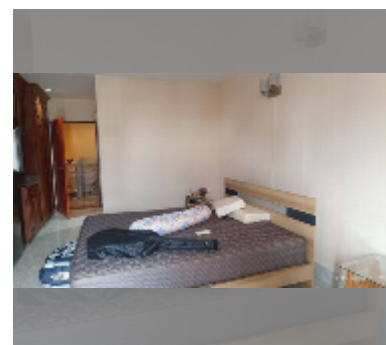

Condo for sale studio 28.79 m² in View Talay 1, Pattaya

฿ 1,310,000

UNIT PARAMETERS:

UID	FS-242692
quota	thai quota
type	studio
size	28.79m ²
floor	11
view	city view
online viewing	yes

PROJECT PARAMETERS:

Chill zone: garden.

Health zone: massage.

Other: lobby, CCTV, security, minimart, laundry, room service.

[details](#)