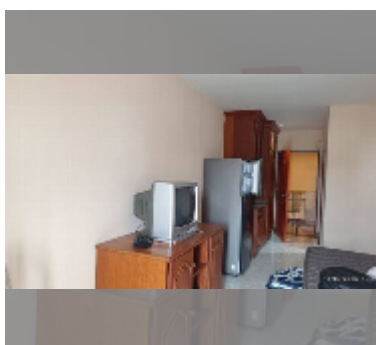

Condo for sale studio 28.79 m² in View Talay 1, Pattaya

฿ 1,310,000

UNIT PARAMETERS:

UID	FS-242692
quota	thai quota
type	studio
size	28.79m²
floor	11
view	city view
online viewing	yes

PROJECT PARAMETERS:

district	Thappraya
buildings	2
floors	15
built in	1997
maintenance	฿ 6,910/year

FACILITIES:

General information: highrise, meters to beach: 600, minutes to beach: 10, open parking.

Swimming pool: swimming pool, kids pool.

Chill zone: garden.

Health zone: massage.

Other: lobby, CCTV, security, minimart, laundry, room service.