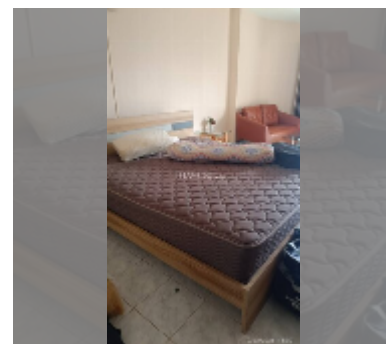

Condo for sale studio 28.79 m² in View Talay 1, Pattaya

฿ 1,310,000

UNIT PARAMETERS:

UID	FS-242692
quota	thai quota
type	studio
size	28.79m ²
floor	11
view	city view
online viewing	yes

PROJECT PARAMETERS:

Chill zone: garden.

Health zone: massage.

Other: lobby, CCTV, security, minimart, laundry, room service.

[details](#)