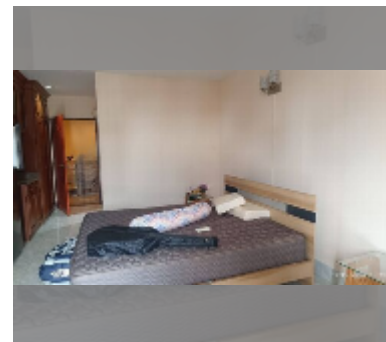

Condo for sale studio 28.79 m² in View Talay 1, Pattaya

฿ 1,310,000

UNIT PARAMETERS:

UID	FS-242692
quota	thai quota
type	studio
size	28.79m²
floor	11
view	city view
online viewing	yes

PROJECT PARAMETERS:

district	Thappraya
buildings	2
floors	15
built in	1997
maintenance	฿ 6,910/year

FACILITIES:

General information: highrise, meters to beach: 600, minutes to beach: 10, open parking.

Swimming pool: swimming pool, kids pool.

Chill zone: garden.

Health zone: massage.

Other: lobby, CCTV, security, minimart, laundry, room service.