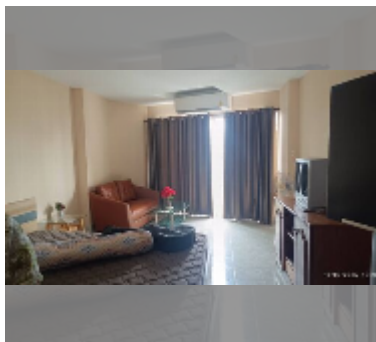

Condo for sale studio 28.79 m² in View Talay 1, Pattaya

฿ 1,310,000

UNIT PARAMETERS:

UID	FS-242692
quota	thai quota
type	studio
size	28.79m²
floor	11
view	city view
online viewing	yes

PROJECT PARAMETERS:

district	Thappraya
buildings	2
floors	15
built in	1997
maintenance	฿ 6,910/year

FACILITIES:

General information: highrise, meters to beach: 600, minutes to beach: 10, open parking.

Swimming pool: swimming pool, kids pool.

Chill zone: garden.

Health zone: massage.

Other: lobby, CCTV, security, minimart, laundry, room service.