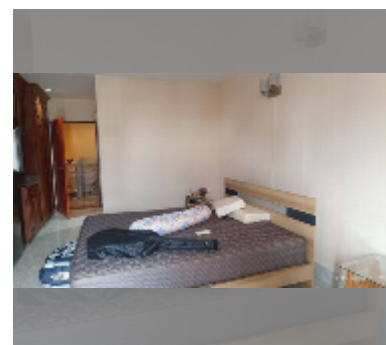

Condo for sale studio 28.79 m² in View Talay 1, Pattaya

฿ 1,310,000

UNIT PARAMETERS:

UID	FS-242692
quota	thai quota
type	studio
size	28.79m²
floor	11
view	city view
online viewing	yes

PROJECT PARAMETERS:

district	Thappraya
buildings	2
floors	15
built in	1997
maintenance	฿ 6,910/year

FACILITIES:

General information: highrise, meters to beach: 600, minutes to beach: 10, open parking.

Swimming pool: swimming pool, kids pool.

Chill zone: garden.

Health zone: massage.

Other: lobby, CCTV, security, minimart, laundry, room service.