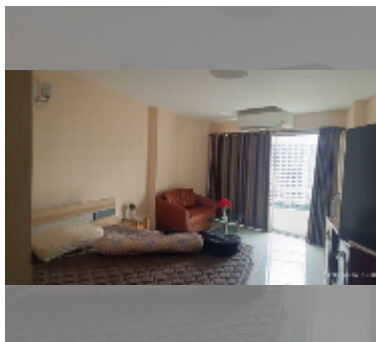

Condo for sale studio 28.79 m² in View Talay 1, Pattaya

฿ 1,310,000

UNIT PARAMETERS:

UID	FS-242692
quota	thai quota
type	studio
size	28.79m²
floor	11
view	city view
online viewing	yes

PROJECT PARAMETERS:

district	Thappraya
buildings	2
floors	15
built in	1997
maintenance	฿ 6,910/year

FACILITIES:

General information: highrise, meters to beach: 600, minutes to beach: 10, open parking.

Swimming pool: swimming pool, kids pool.

Chill zone: garden.

Health zone: massage.

Other: lobby, CCTV, security, minimart, laundry, room service.