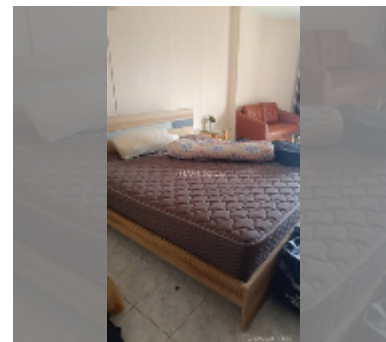

Condo for sale studio 28.79 m² in View Talay 1, Pattaya

฿ 1,310,000

UNIT PARAMETERS:

UID	FS-242692
quota	thai quota
type	studio
size	28.79m ²
floor	11
view	city view
online viewing	yes

PROJECT PARAMETERS:

Chill zone: garden.

Health zone: massage.

Other: lobby, CCTV, security, minimart, laundry, room service.

[details](#)