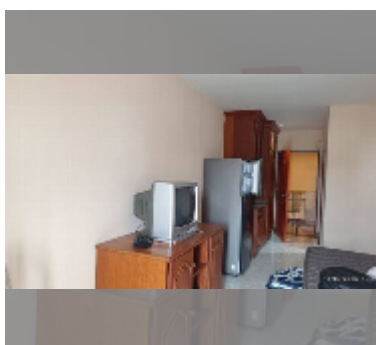

Condo for sale studio 28.79 m² in View Talay 1, Pattaya

฿ 1,310,000

UNIT PARAMETERS:

UID	FS-242692
quota	thai quota
type	studio
size	28.79m ²
floor	11
view	city view
online viewing	yes

PROJECT PARAMETERS:

Chill zone: garden.

Health zone: massage.

Other: lobby, CCTV, security, minimart, laundry, room service.

[details](#)