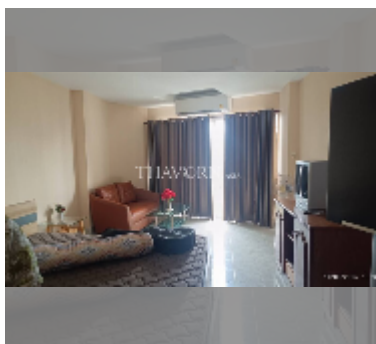

Condo for sale studio 28.79 m² in View Talay 1, Pattaya

฿ 1,310,000

UNIT PARAMETERS:

UID	FS-242692
quota	thai quota
type	studio
size	28.79m²
floor	11
view	city view
online viewing	yes

PROJECT PARAMETERS:

district	Thappraya
buildings	2
floors	15
built in	1997
maintenance	฿ 6,910/year

FACILITIES:

General information: highrise, meters to beach: 600, minutes to beach: 10, open parking.

Swimming pool: swimming pool, kids pool.

Chill zone: garden.

Health zone: massage.

Other: lobby, CCTV, security, minimart, laundry, room service.