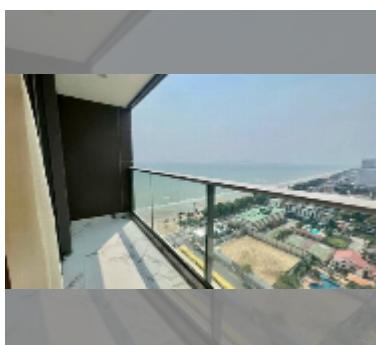

Condo for sale 1 bedroom 46.5 m² in Copacabana Beach Jomtien, Pattaya

฿ 7,300,000

UNIT PARAMETERS:

UID	FS-242690
quota	foreign quota
type	1 bedroom
size	46.5m²
floor	22
view	sea view
quality	good
equipment: furniture, air conditioner, television, washing-machine, refrigerator	

PROJECT PARAMETERS:

district	Jomtien
buildings	1
floors	59
built in	2022
maintenance	฿ 27,900/year

FACILITIES:

General information: highrise, meters to beach: 50, minutes to beach: 1, shuttle bus, beach front, open parking, multy-level parking.

Swimming pool: swimming pool, rooftop pool, infinity view, jacuzzi, pool bar , sunbathing area.

Chill zone: chill zone, garden, rooftop chillout.

Health zone: gym, sauna, hamam.

Other: lobby, meeting room, games room, kids playgarden, CCTV, security.