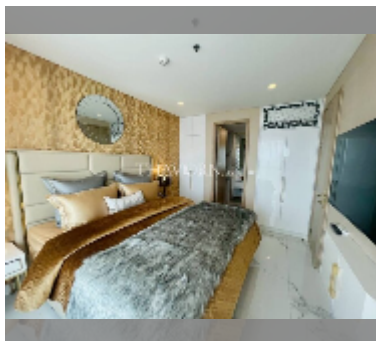

Condo for sale 1 bedroom 46.5 m² in Copacabana Beach Jomtien, Pattaya

฿ 7,750,000

UNIT PARAMETERS:

UID	FS-242690
quota	foreign quota
type	1 bedroom
size	46.5m²
floor	22
view	sea view
quality	good
equipment: furniture, air conditioner, television, washing-machine, refrigerator	

PROJECT PARAMETERS:

district	Jomtien
buildings	1
floors	59
built in	2022
maintenance	฿ 27,900/year

FACILITIES:

General information: highrise, meters to beach: 50, minutes to beach: 1, shuttle bus, beach front, open parking, multy-level parking.

Swimming pool: swimming pool, rooftop pool, infinity view, jacuzzi, pool bar , sunbathing area.

Chill zone: chill zone, garden, rooftop chillout.

Health zone: gym, sauna, hamam.

Other: lobby, meeting room, games room, kids playgarden, CCTV, security.