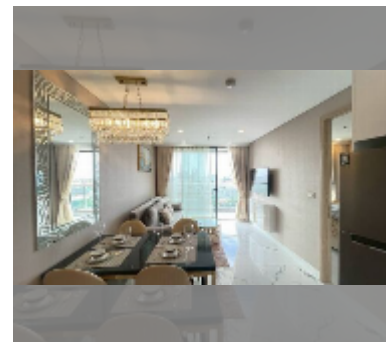

Condo for sale 1 bedroom 46.5 m² in Copacabana Beach Jomtien, Pattaya

฿ 7,300,000

UNIT PARAMETERS:

UID	FS-242690
quota	foreign quota
type	1 bedroom
size	46.5m²
floor	22
view	sea view
quality	good
equipment: furniture, air conditioner, television, washing-machine, refrigerator	

PROJECT PARAMETERS:

district	Jomtien
buildings	1
floors	59
built in	2022
maintenance	฿ 27,900/year

FACILITIES:

General information: highrise, meters to beach: 50, minutes to beach: 1, shuttle bus, beach front, open parking, multy-level parking.

Swimming pool: swimming pool, rooftop pool, infinity view, jacuzzi, pool bar , sunbathing area.

Chill zone: chill zone, garden, rooftop chillout.

Health zone: gym, sauna, hamam.

Other: lobby, meeting room, games room, kids playgarden, CCTV, security.