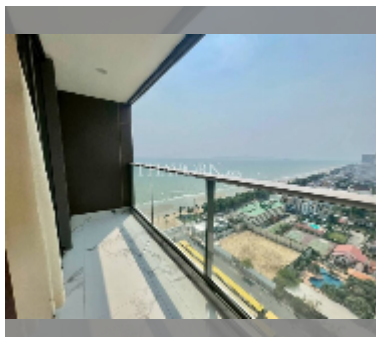

Condo for sale 1 bedroom 46.5 m² in Copacabana Beach Jomtien, Pattaya

฿ 7,750,000

UNIT PARAMETERS:

UID	FS-242690
quota	foreign quota
type	1 bedroom
size	46.5m²
floor	22
view	sea view
quality	good
equipment: furniture, air conditioner, television, washing-machine, refrigerator	

PROJECT PARAMETERS:

district	Jomtien
buildings	1
floors	59
built in	2022
maintenance	฿ 27,900/year

FACILITIES:

General information: highrise, meters to beach: 50, minutes to beach: 1, shuttle bus, beach front, open parking, multy-level parking.

Swimming pool: swimming pool, rooftop pool, infinity view, jacuzzi, pool bar , sunbathing area.

Chill zone: chill zone, garden, rooftop chillout.

Health zone: gym, sauna, hamam.

Other: lobby, meeting room, games room, kids playgarden, CCTV, security.