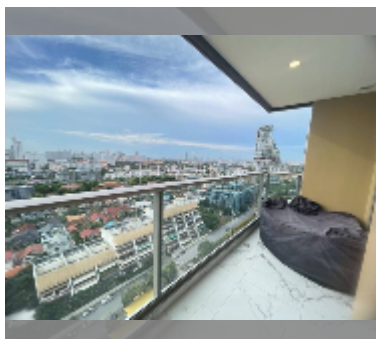

Condo for sale 1 bedroom 46.5 m² in Copacabana Beach Jomtien, Pattaya

฿ 7,750,000

UNIT PARAMETERS:

UID	FS-242690
quota	foreign quota
type	1 bedroom
size	46.5m²
floor	22
view	sea view
quality	good
equipment: furniture, air conditioner, television, washing-machine, refrigerator	

PROJECT PARAMETERS:

district	Jomtien
buildings	1
floors	59
built in	2022
maintenance	฿ 27,900/year

FACILITIES:

General information: highrise, meters to beach: 50, minutes to beach: 1, shuttle bus, beach front, open parking, multy-level parking.

Swimming pool: swimming pool, rooftop pool, infinity view, jacuzzi, pool bar , sunbathing area.

Chill zone: chill zone, garden, rooftop chillout.

Health zone: gym, sauna, hamam.

Other: lobby, meeting room, games room, kids playgarden, CCTV, security.