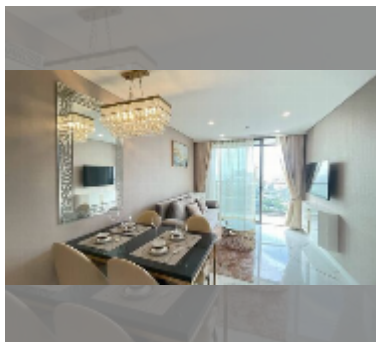

## Condo for sale 1 bedroom 46.5 m<sup>2</sup> in Copacabana Beach Jomtien, Pattaya

**฿ 7,300,000**

**UNIT PARAMETERS:**

UID	FS-242690
quota	foreign quota
type	1 bedroom
size	46.5m <sup>2</sup>
floor	22
view	sea view
quality	good
equipment: furniture, air conditioner, television, washing-machine, refrigerator	

**PROJECT PARAMETERS:**

district	Jomtien
buildings	1
floors	59
built in	2022
maintenance	฿ 27,900/year

**FACILITIES:**

**General information:** highrise, meters to beach: 50, minutes to beach: 1, shuttle bus, beach front, open parking, multy-level parking.

**Swimming pool:** swimming pool, rooftop pool, infinity view, jacuzzi, pool bar , sunbathing area.

**Chill zone:** chill zone, garden, rooftop chillout.

**Health zone:** gym, sauna, hamam.

**Other:** lobby, meeting room, games room, kids playgarden, CCTV, security.