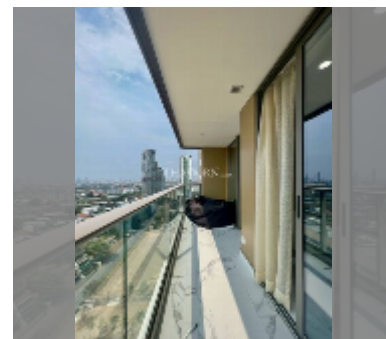

## Condo for sale 1 bedroom 46.5 m<sup>2</sup> in Copacabana Beach Jomtien, Pattaya

**฿ 7,750,000**

**UNIT PARAMETERS:**

UID	FS-242690
quota	foreign quota
type	1 bedroom
size	46.5m <sup>2</sup>
floor	22
view	sea view
quality	good
equipment: furniture, air conditioner, television, washing-machine, refrigerator	

**PROJECT PARAMETERS:**

district	Jomtien
buildings	1
floors	59
built in	2022
maintenance	฿ 27,900/year

**FACILITIES:**

**General information:** highrise, meters to beach: 50, minutes to beach: 1, shuttle bus, beach front, open parking, multy-level parking.

**Swimming pool:** swimming pool, rooftop pool, infinity view, jacuzzi, pool bar , sunbathing area.

**Chill zone:** chill zone, garden, rooftop chillout.

**Health zone:** gym, sauna, hamam.

**Other:** lobby, meeting room, games room, kids playgarden, CCTV, security.