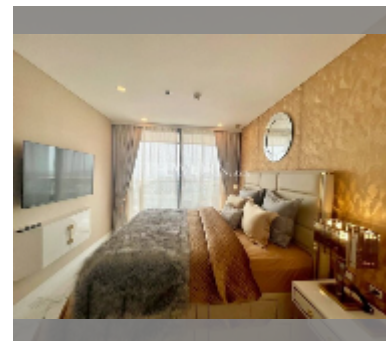

Condo for sale 1 bedroom 46.5 m² in Copacabana Beach Jomtien, Pattaya

฿ 7,750,000

UNIT PARAMETERS:

UID	FS-242690
quota	foreign quota
type	1 bedroom
size	46.5m²
floor	22
view	sea view
quality	good
equipment: furniture, air conditioner, television, washing-machine, refrigerator	

PROJECT PARAMETERS:

district	Jomtien
buildings	1
floors	59
built in	2022
maintenance	฿ 27,900/year

FACILITIES:

General information: highrise, meters to beach: 50, minutes to beach: 1, shuttle bus, beach front, open parking, multy-level parking.

Swimming pool: swimming pool, rooftop pool, infinity view, jacuzzi, pool bar , sunbathing area.

Chill zone: chill zone, garden, rooftop chillout.

Health zone: gym, sauna, hamam.

Other: lobby, meeting room, games room, kids playgarden, CCTV, security.