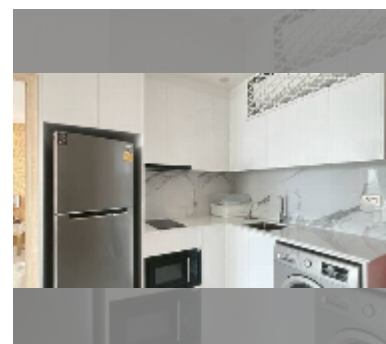

Condo for sale 1 bedroom 46.5 m² in Copacabana Beach Jomtien, Pattaya

฿ 7,300,000

UNIT PARAMETERS:

UID	FS-242690
quota	foreign quota
type	1 bedroom
size	46.5m²
floor	22
view	sea view
quality	good
equipment: furniture, air conditioner, television, washing-machine, refrigerator	

PROJECT PARAMETERS:

district	Jomtien
buildings	1
floors	59
built in	2022
maintenance	฿ 27,900/year

FACILITIES:

General information: highrise, meters to beach: 50, minutes to beach: 1, shuttle bus, beach front, open parking, multy-level parking.

Swimming pool: swimming pool, rooftop pool, infinity view, jacuzzi, pool bar , sunbathing area.

Chill zone: chill zone, garden, rooftop chillout.

Health zone: gym, sauna, hamam.

Other: lobby, meeting room, games room, kids playgarden, CCTV, security.