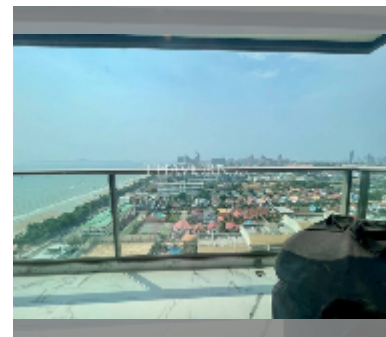

Condo for sale 1 bedroom 46.5 m² in Copacabana Beach Jomtien, Pattaya

฿ 7,750,000

UNIT PARAMETERS:

UID	FS-242690
quota	foreign quota
type	1 bedroom
size	46.5m²
floor	22
view	sea view
quality	good
equipment: furniture, air conditioner, television, washing-machine, refrigerator	

PROJECT PARAMETERS:

district	Jomtien
buildings	1
floors	59
built in	2022
maintenance	฿ 27,900/year

FACILITIES:

General information: highrise, meters to beach: 50, minutes to beach: 1, shuttle bus, beach front, open parking, multy-level parking.

Swimming pool: swimming pool, rooftop pool, infinity view, jacuzzi, pool bar , sunbathing area.

Chill zone: chill zone, garden, rooftop chillout.

Health zone: gym, sauna, hamam.

Other: lobby, meeting room, games room, kids playgarden, CCTV, security.