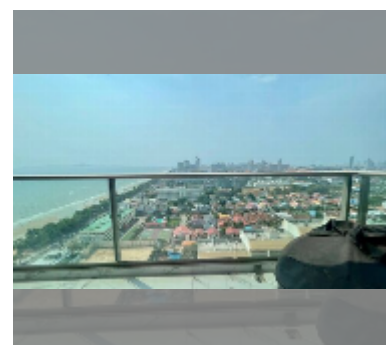

Condo for sale 1 bedroom 46.5 m² in Copacabana Beach Jomtien, Pattaya

฿ 7,300,000

UNIT PARAMETERS:

UID	FS-242690
quota	foreign quota
type	1 bedroom
size	46.5m²
floor	22
view	sea view
quality	good
equipment: furniture, air conditioner, television, washing-machine, refrigerator	

PROJECT PARAMETERS:

district	Jomtien
buildings	1
floors	59
built in	2022
maintenance	฿ 27,900/year

FACILITIES:

General information: highrise, meters to beach: 50, minutes to beach: 1, shuttle bus, beach front, open parking, multy-level parking.

Swimming pool: swimming pool, rooftop pool, infinity view, jacuzzi, pool bar , sunbathing area.

Chill zone: chill zone, garden, rooftop chillout.

Health zone: gym, sauna, hamam.

Other: lobby, meeting room, games room, kids playgarden, CCTV, security.