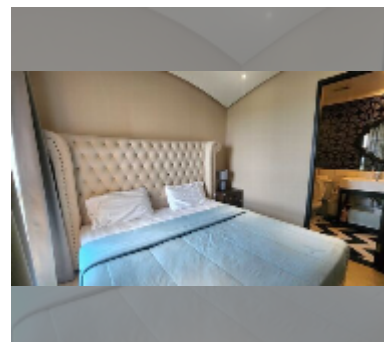

Condo for sale 1 bedroom 32 m² in Venetian Condo Resort, Pattaya

฿ 2,040,000

UNIT PARAMETERS:

UID	FS-242686
quota	foreign quota
type	1 bedroom
size	32m²
floor	8
view	city view
quality	good
equipment: furniture, air conditioner, television, refrigerator	

PROJECT PARAMETERS:

district	Na Jomtien
buildings	4
floors	8
built in	2015
maintenance	฿ 15,360/year

FACILITIES:

General information: resort, meters to beach: 500, minutes to beach: 10, open parking.

Swimming pool: swimming pool, kids pool, water slides, waterfall, jacuzzi, pool bar .

Chill zone: chill zone, garden.

Health zone: gym, sauna, hamam.

Other: reception, clubhouse, meeting room, games room, kids playgarden, CCTV, security, room service.