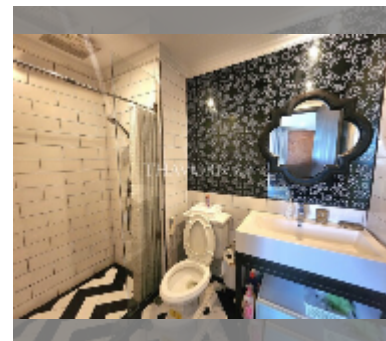

Condo for sale 1 bedroom 32 m² in Venetian Condo Resort, Pattaya

฿ 2,040,000

UNIT PARAMETERS:

UID	FS-242686
quota	foreign quota
type	1 bedroom
size	32m²
floor	8
view	city view
quality	good
equipment: furniture, air conditioner, television, refrigerator	

PROJECT PARAMETERS:

district	Na Jomtien
buildings	4
floors	8
built in	2015
maintenance	฿ 15,360/year

FACILITIES:

General information: resort, meters to beach: 500, minutes to beach: 10, open parking.

Swimming pool: swimming pool, kids pool, water slides, waterfall, jacuzzi, pool bar .

Chill zone: chill zone, garden.

Health zone: gym, sauna, hamam.

Other: reception, clubhouse, meeting room, games room, kids playgarden, CCTV, security, room service.