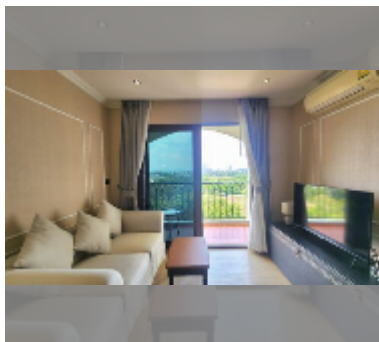

Condo for sale 1 bedroom 32 m² in Venetian Condo Resort, Pattaya

฿ 2,040,000

UNIT PARAMETERS:

UID	FS-242686
quota	foreign quota
type	1 bedroom
size	32m ²
floor	8
view	city view
quality	good
equipment: furniture, air conditioner, television, refrigerator	

Chill zone: chill zone, garden.

Health zone: gym, sauna, hamam.

Other: reception, clubhouse, meeting room, games room, kids playgarden, CCTV, security, room service.

[details](#)