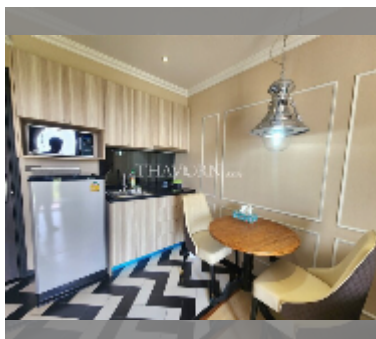

Condo for sale 1 bedroom 32 m² in Venetian Condo Resort, Pattaya

฿ 2,040,000

UNIT PARAMETERS:

UID	FS-242686
quota	foreign quota
type	1 bedroom
size	32m ²
floor	8
view	city view
quality	good
equipment: furniture, air conditioner, television, refrigerator	

Chill zone: chill zone, garden.

Health zone: gym, sauna, hamam.

Other: reception, clubhouse, meeting room, games room, kids playgarden, CCTV, security, room service.

[details](#)