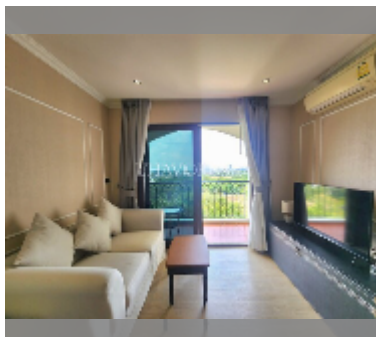

Condo for sale 1 bedroom 32 m² in Venetian Condo Resort, Pattaya

฿ 2,040,000

UNIT PARAMETERS:

UID	FS-242686
quota	foreign quota
type	1 bedroom
size	32m ²
floor	8
view	city view
quality	good
equipment: furniture, air conditioner, television, refrigerator	

Chill zone: chill zone, garden.

Health zone: gym, sauna, hamam.

Other: reception, clubhouse, meeting room, games room, kids playgarden, CCTV, security, room service.

[details](#)