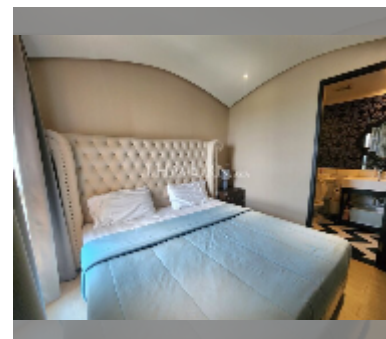

Condo for sale 1 bedroom 32 m² in Venetian Condo Resort, Pattaya

฿ 2,040,000

UNIT PARAMETERS:

UID	FS-242686
quota	foreign quota
type	1 bedroom
size	32m²
floor	8
view	city view
quality	good
equipment: furniture, air conditioner, television, refrigerator	

PROJECT PARAMETERS:

district	Na Jomtien
buildings	4
floors	8
built in	2015
maintenance	฿ 15,360/year

FACILITIES:

General information: resort, meters to beach: 500, minutes to beach: 10, open parking.

Swimming pool: swimming pool, kids pool, water slides, waterfall, jacuzzi, pool bar .

Chill zone: chill zone, garden.

Health zone: gym, sauna, hamam.

Other: reception, clubhouse, meeting room, games room, kids playgarden, CCTV, security, room service.