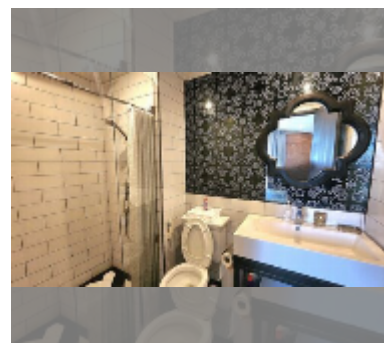

Condo for sale 1 bedroom 32 m² in Venetian Condo Resort, Pattaya

฿ 2,040,000

UNIT PARAMETERS:

UID	FS-242686
quota	foreign quota
type	1 bedroom
size	32m ²
floor	8
view	city view
quality	good
equipment: furniture, air conditioner, television, refrigerator	

Chill zone: chill zone, garden.

Health zone: gym, sauna, hamam.

Other: reception, clubhouse, meeting room, games room, kids playgarden, CCTV, security, room service.

[details](#)