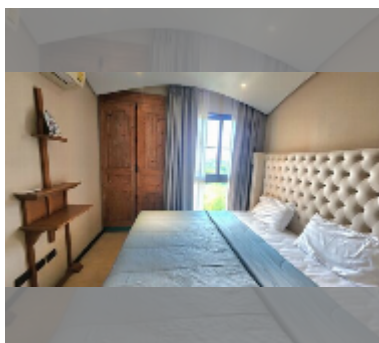

Condo for sale 1 bedroom 32 m² in Venetian Condo Resort, Pattaya

฿ 2,040,000

UNIT PARAMETERS:

UID	FS-242686
quota	foreign quota
type	1 bedroom
size	32m²
floor	8
view	city view
quality	good
equipment: furniture, air conditioner, television, refrigerator	

PROJECT PARAMETERS:

district	Na Jomtien
buildings	4
floors	8
built in	2015
maintenance	฿ 15,360/year

FACILITIES:

General information: resort, meters to beach: 500, minutes to beach: 10, open parking.

Swimming pool: swimming pool, kids pool, water slides, waterfall, jacuzzi, pool bar .

Chill zone: chill zone, garden.

Health zone: gym, sauna, hamam.

Other: reception, clubhouse, meeting room, games room, kids playgarden, CCTV, security, room service.