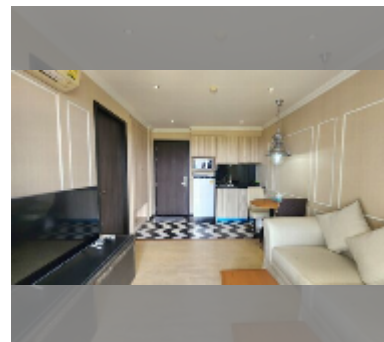

Condo for sale 1 bedroom 32 m² in Venetian Condo Resort, Pattaya

฿ 2,040,000

UNIT PARAMETERS:

UID	FS-242686
quota	foreign quota
type	1 bedroom
size	32m ²
floor	8
view	city view
quality	good
equipment: furniture, air conditioner, television, refrigerator	

Chill zone: chill zone, garden.

Health zone: gym, sauna, hamam.

Other: reception, clubhouse, meeting room, games room, kids playgarden, CCTV, security, room service.

[details](#)