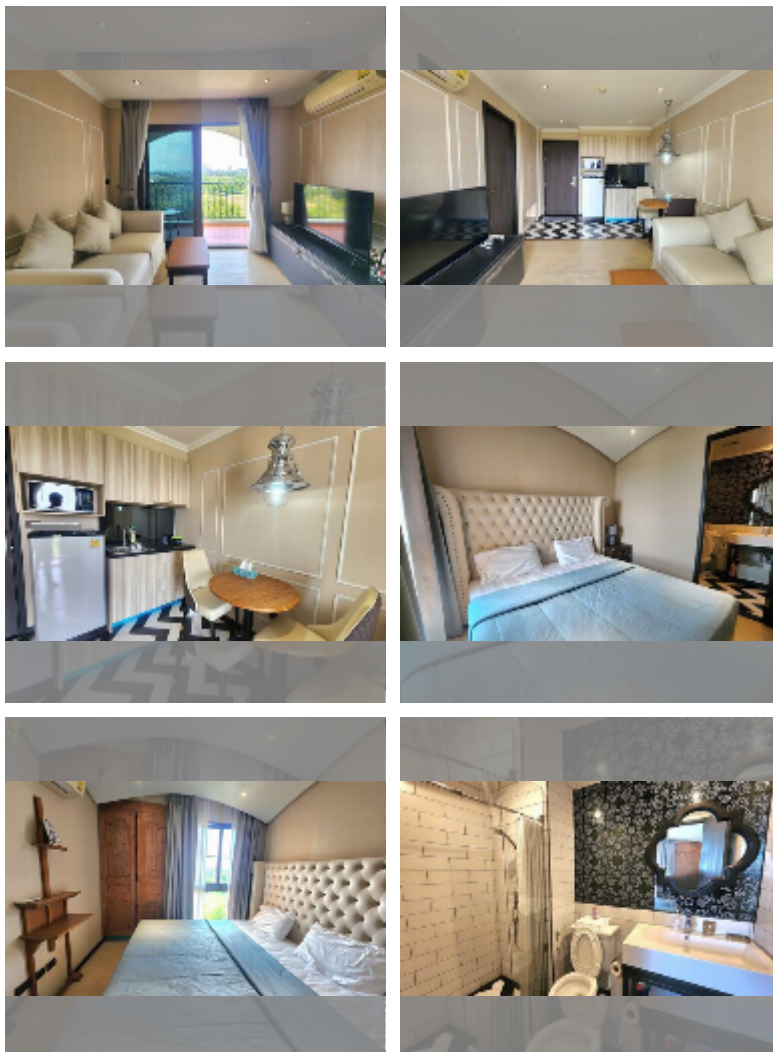

Condo for sale 1 bedroom 32 m² in Venetian Condo Resort, Pattaya

฿ 2,040,000

UNIT PARAMETERS:

UID	FS-242686
quota	foreign quota
type	1 bedroom
size	32m ²
floor	8
view	city view
quality	good
equipment: furniture, air conditioner, television, refrigerator	

Chill zone: chill zone, garden.

Health zone: gym, sauna, hamam.

Other: reception, clubhouse, meeting room, games room, kids playgarden, CCTV, security, room service.

[details](#)