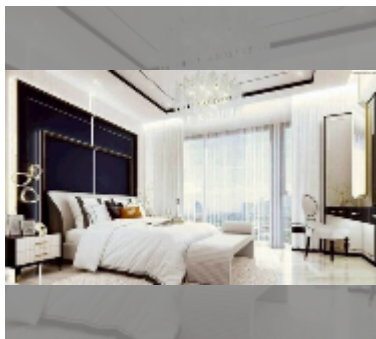

Condo for sale 2 bedroom 54 m² in Embassy Pattaya, Pattaya

฿ 5,520,000

UNIT PARAMETERS:

UID	FS-242683
quota	foreign quota
type	2 bedroom
size	54m ²
floor	7
view	pool view

PROJECT PARAMETERS:

district	Jomtien
buildings	3
floors	8
start of construction	2024
built in	2027

Health zone: gym, sauna, SPA.

Other: reception, lobby, clubhouse, games room, CCTV, security.

[details](#)