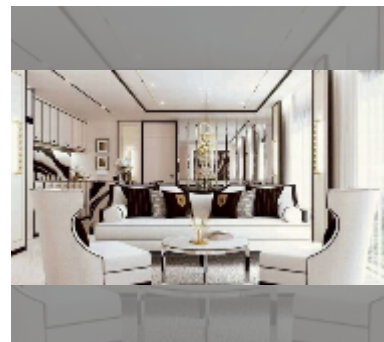

Condo for sale 2 bedroom 54 m² in Embassy Pattaya, Pattaya

฿ 5,520,000

UNIT PARAMETERS:

UID	FS-242683
quota	foreign quota
type	2 bedroom
size	54m ²
floor	7
view	pool view

PROJECT PARAMETERS:

district	Jomtien
buildings	3
floors	8
start of construction	2024
built in	2027

Health zone: gym, sauna, SPA.

Other: reception, lobby, clubhouse, games room, CCTV, security.

[details](#)