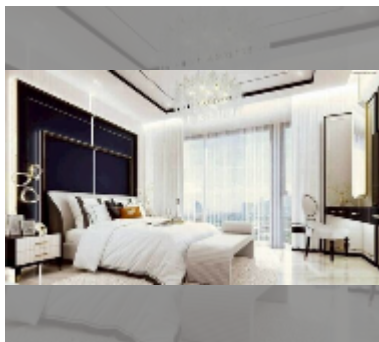

Condo for sale 2 bedroom 54 m² in Embassy Pattaya, Pattaya

฿ 5,520,000

UNIT PARAMETERS:

UID	FS-242683
quota	foreign quota
type	2 bedroom
size	54m ²
floor	7
view	pool view

PROJECT PARAMETERS:

district	Jomtien
buildings	3
floors	8
start of construction	2024
built in	2027

Health zone: gym, sauna, SPA.

Other: reception, lobby, clubhouse, games room, CCTV, security.

[details](#)