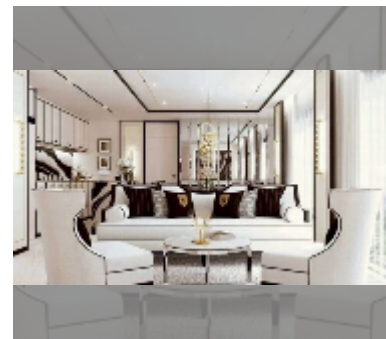

Condo for sale 2 bedroom 54 m² in Embassy Pattaya, Pattaya

฿ 5,520,000

UNIT PARAMETERS:

UID	FS-242683
quota	foreign quota
type	2 bedroom
size	54m ²
floor	7
view	pool view

PROJECT PARAMETERS:

district	Jomtien
buildings	3
floors	8
start of construction	2024
built in	2027

Health zone: gym, sauna, SPA.

Other: reception, lobby, clubhouse, games room, CCTV, security.

[details](#)